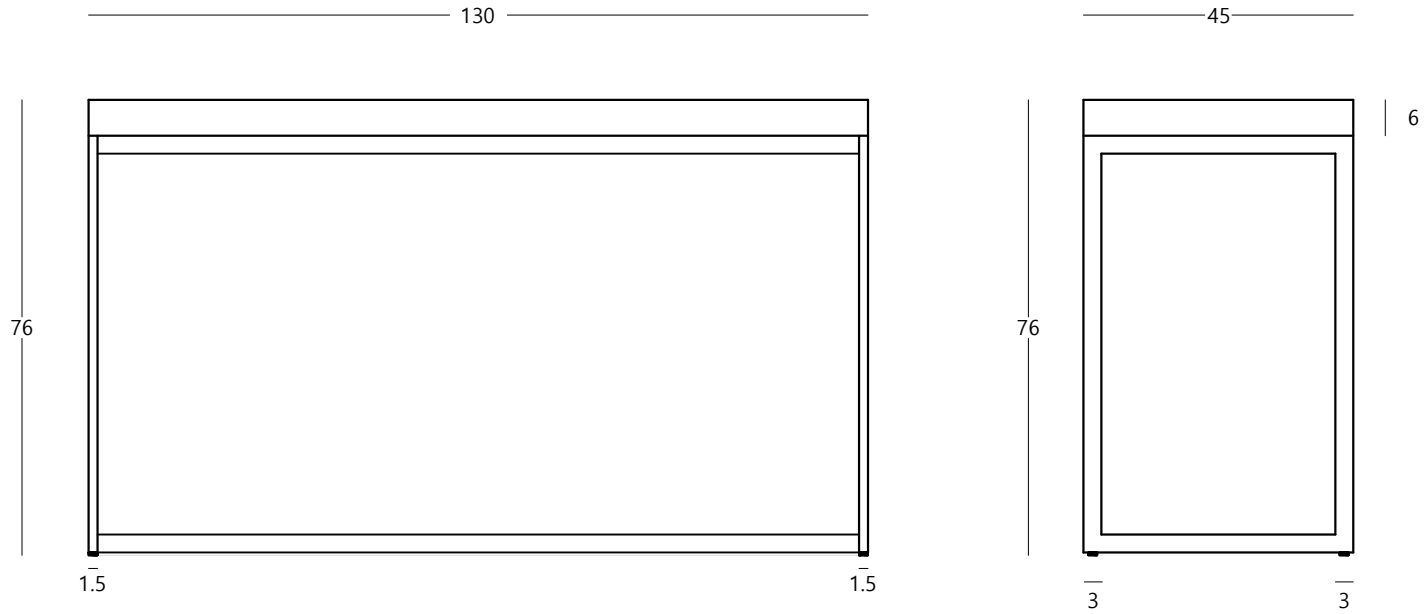

# 114031 THREE CONSOLE TABLE

DIMENSION (CM)

dareels