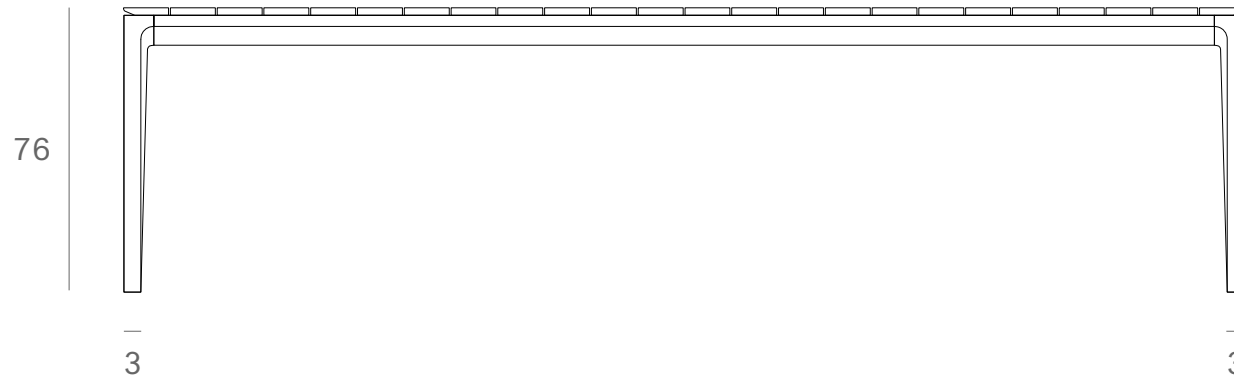

*Ethnicraft*

10272 - Teak Bok outdoor dining table - Dimensions (cm)

*Ethnicraft*

10272 - Teak Bok outdoor dining table - Dimensions (inches)