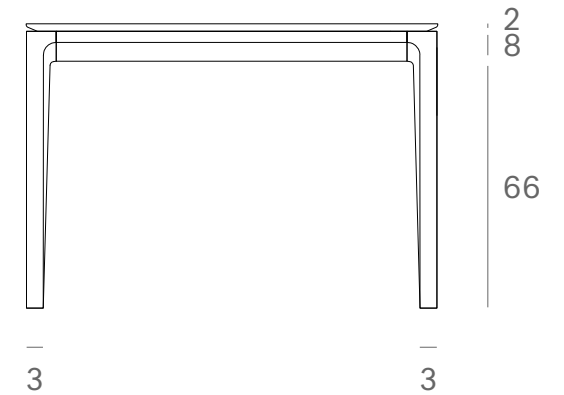

*Ethnicraft*

10272 - Teak Bok outdoor dining table - Dimensions (cm)

*Ethnicraft*

10272 - Teak Bok outdoor dining table - Dimensions (inches)