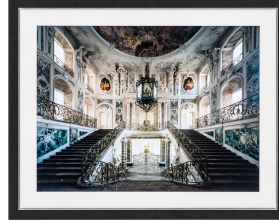

E I C H H O L T Z

SPECIFICATION SHEET

Item no. 110869
Item description Prints EC249 Baroque Grand Staircase
Category Wall decoration
Type Prints

ITEM MEASUREMENTS (CM / KG)

Dimensions 124 x H. 99 cm

SPECIFICATIONS