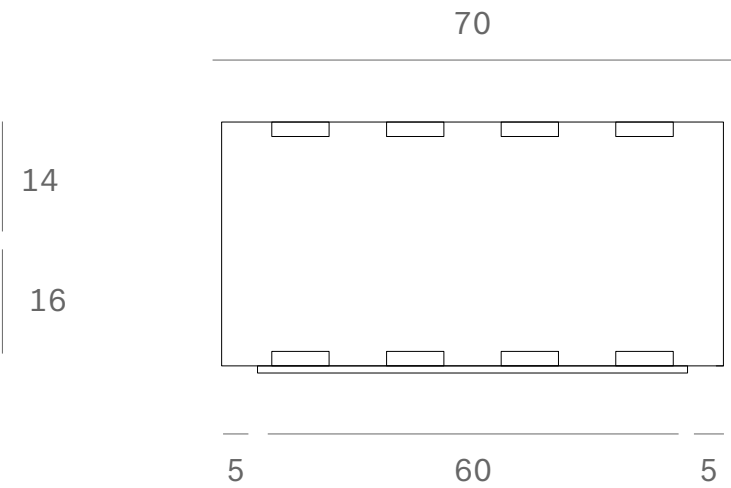

*Ethnicraft*

51445 - Oak Nordic coffee table - Dimensions (cm)

*Ethnicraft*

51445 - Oak Nordic coffee table - Dimensions (inches)