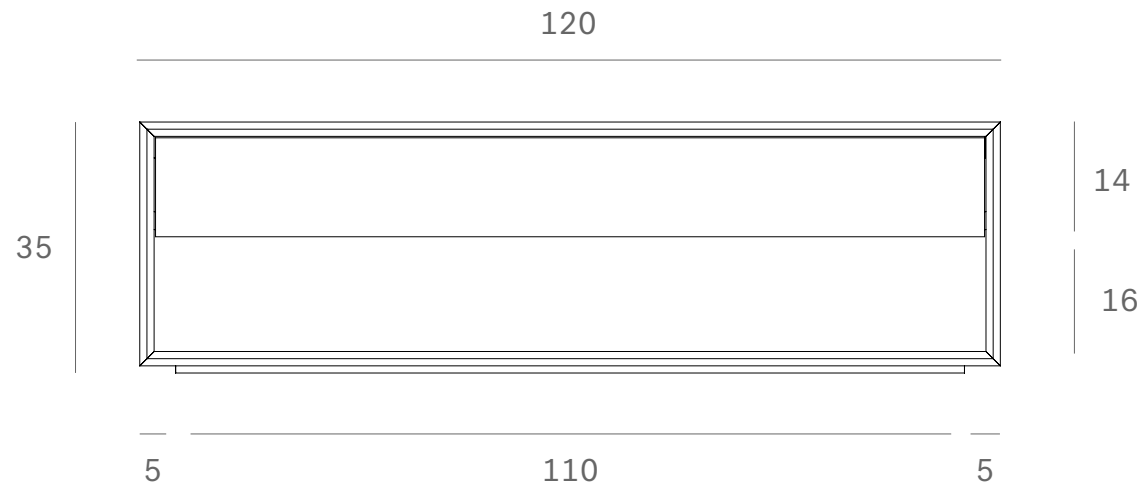

*Ethnicraft*

51445 - Oak Nordic coffee table - Dimensions (cm)

*Ethnicraft*

51445 - Oak Nordic coffee table - Dimensions (inches)