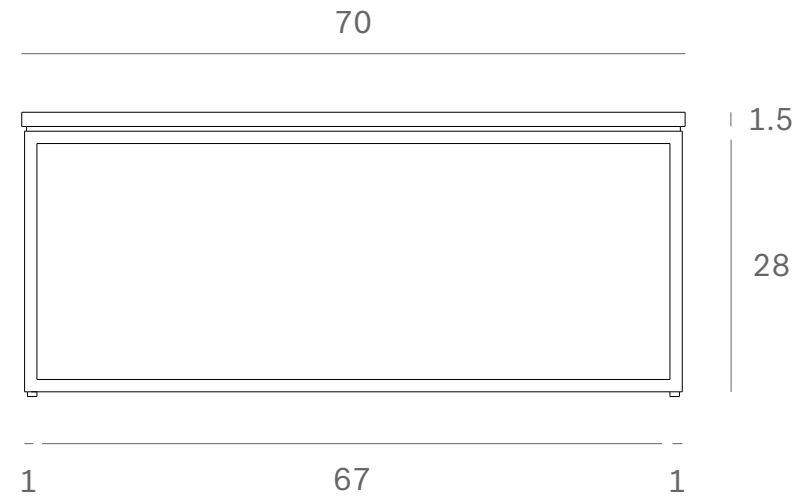

*Ethnicraft*

50520 - Oak Thin black coffee table - Dimensions (cm)

*Ethnicraft*

50520 - Oak Thin black coffee table - Dimensions (inches)