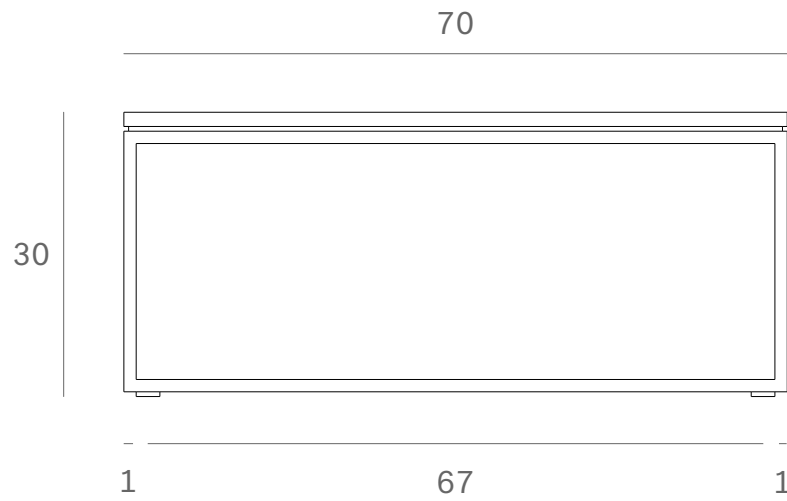

*Ethnicraft*

50520 - Oak Thin black coffee table - Dimensions (cm)

*Ethnicraft*

50520 - Oak Thin black coffee table - Dimensions (inches)