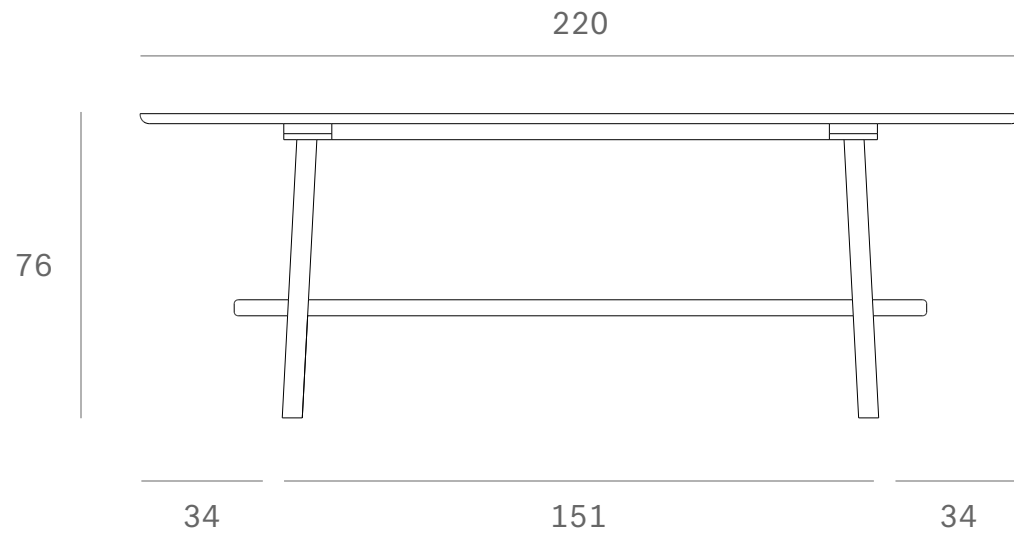

Ethnicraft

50004 - Oak Profile dining table - Dimensions (cm)

*Ethnicraft*

50004 - Oak Profile dining table - Dimensions (inches)