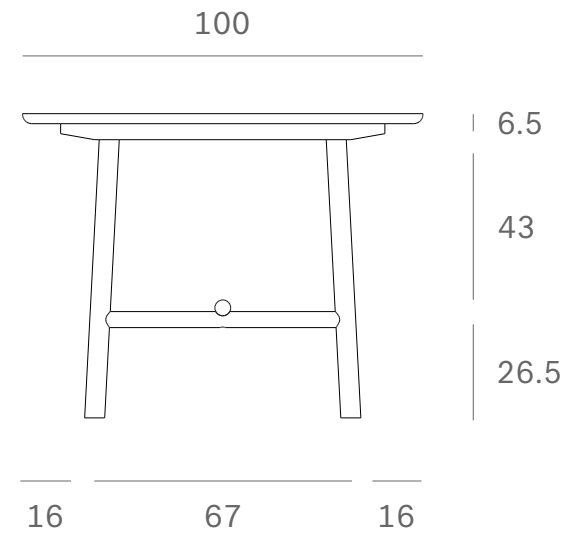

Ethnicraft

50004 - Oak Profile dining table - Dimensions (cm)

*Ethnicraft*

50004 - Oak Profile dining table - Dimensions (inches)