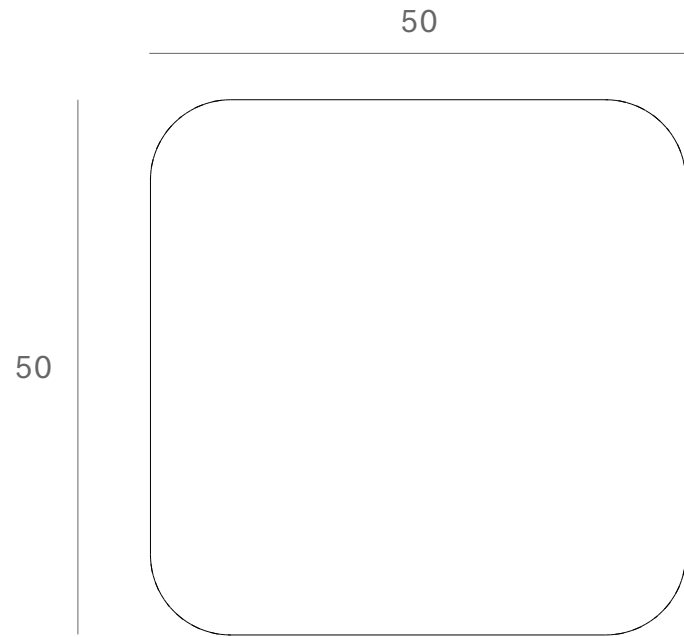

*Ethnicraft*

35004 - Mahogany Roller Max square side table - Dimensions (cm)

*Ethnicraft*

35004 - Mahogany Roller Max square side table - Dimensions (inches)