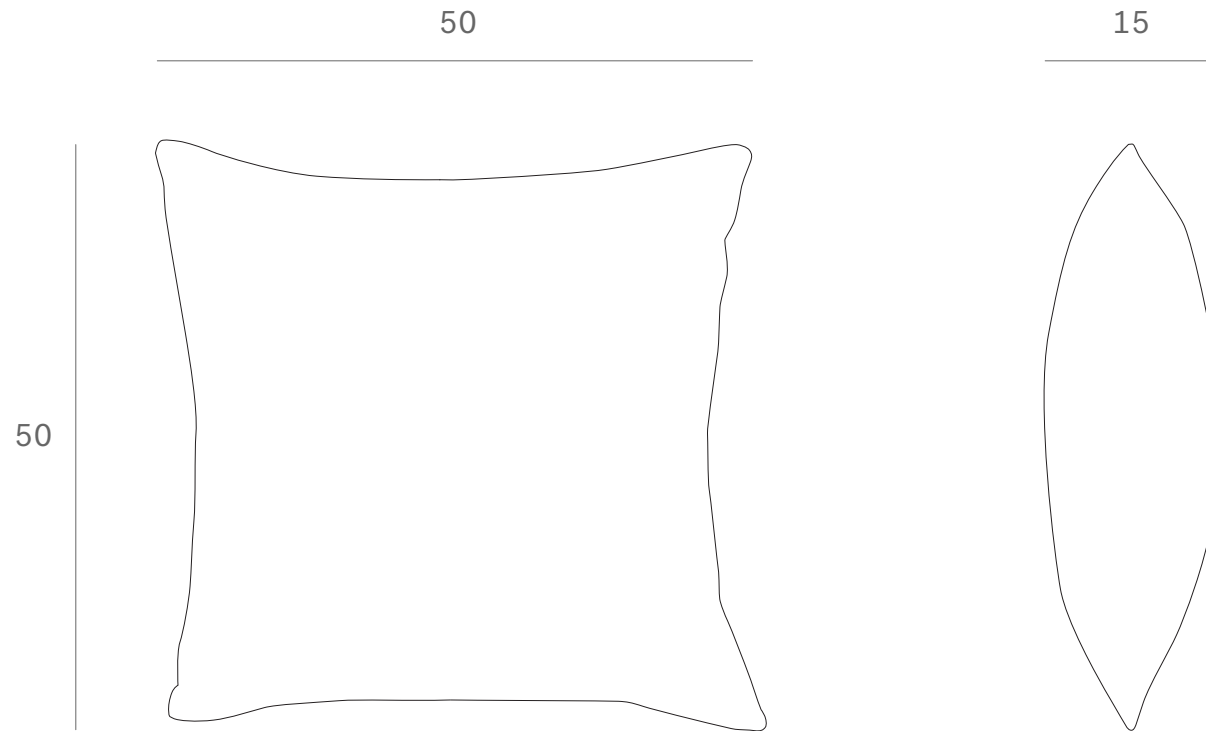

*Ethnicraft*

21105 - Oat Boucle outdoor cushion - Dimensions (cm)

*Ethnicraft*

21105 - Oat Boucle outdoor cushion - Dimensions (inches)