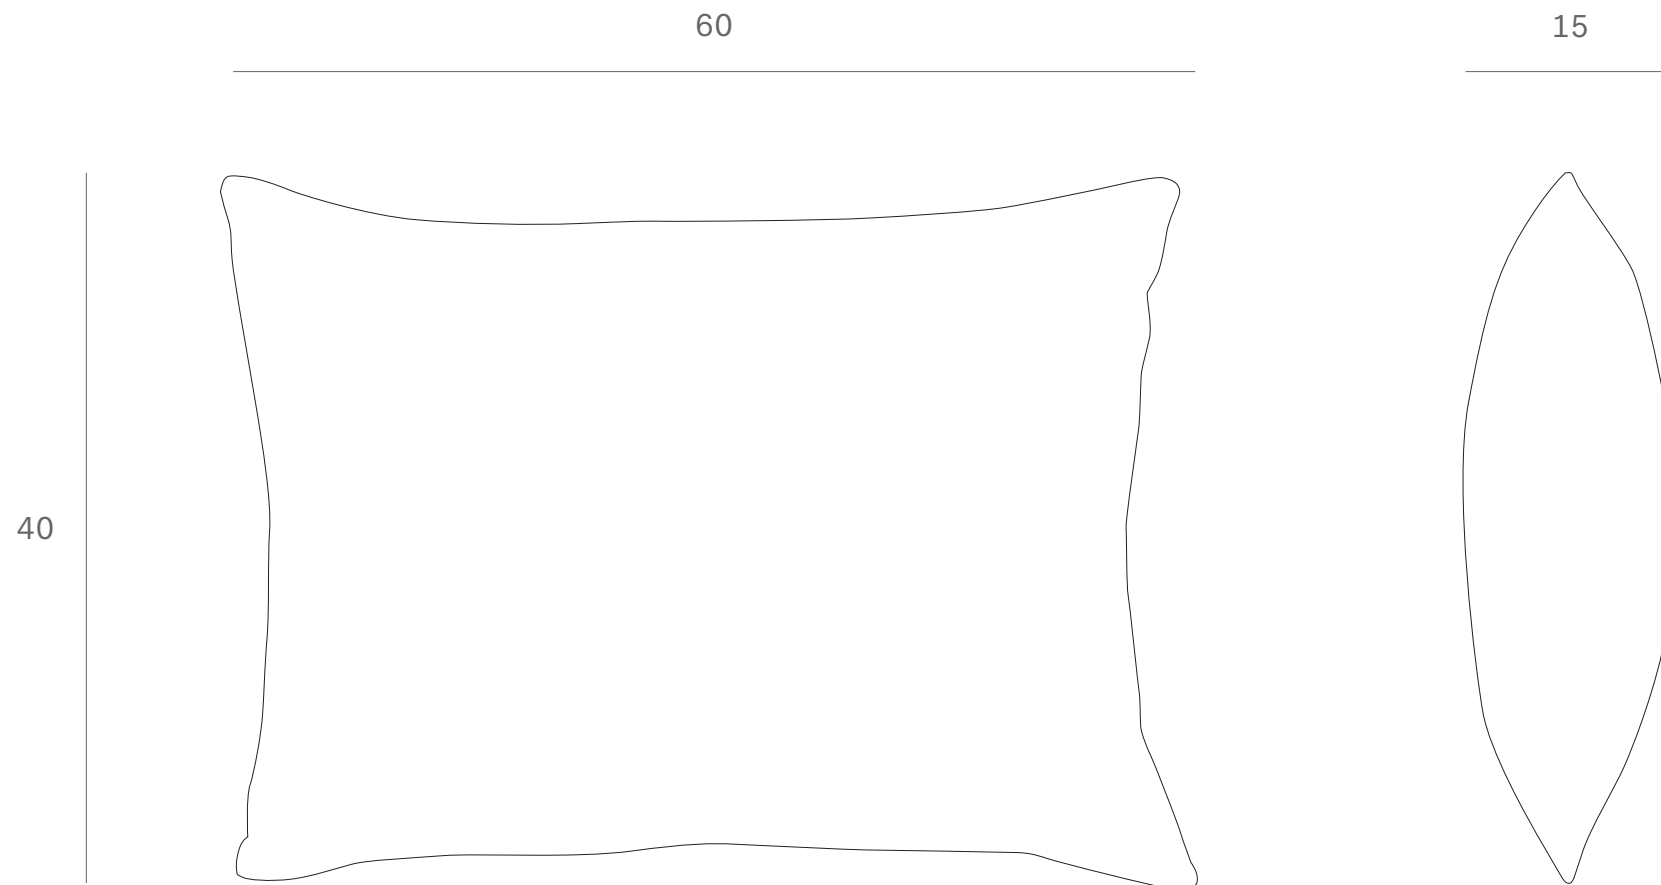

*Ethnicraft*

21104 - White Boucle Light outdoor cushion - Dimensions (cm)

*Ethnicraft*

21104 - White Boucle Light outdoor cushion - Dimensions (inches)