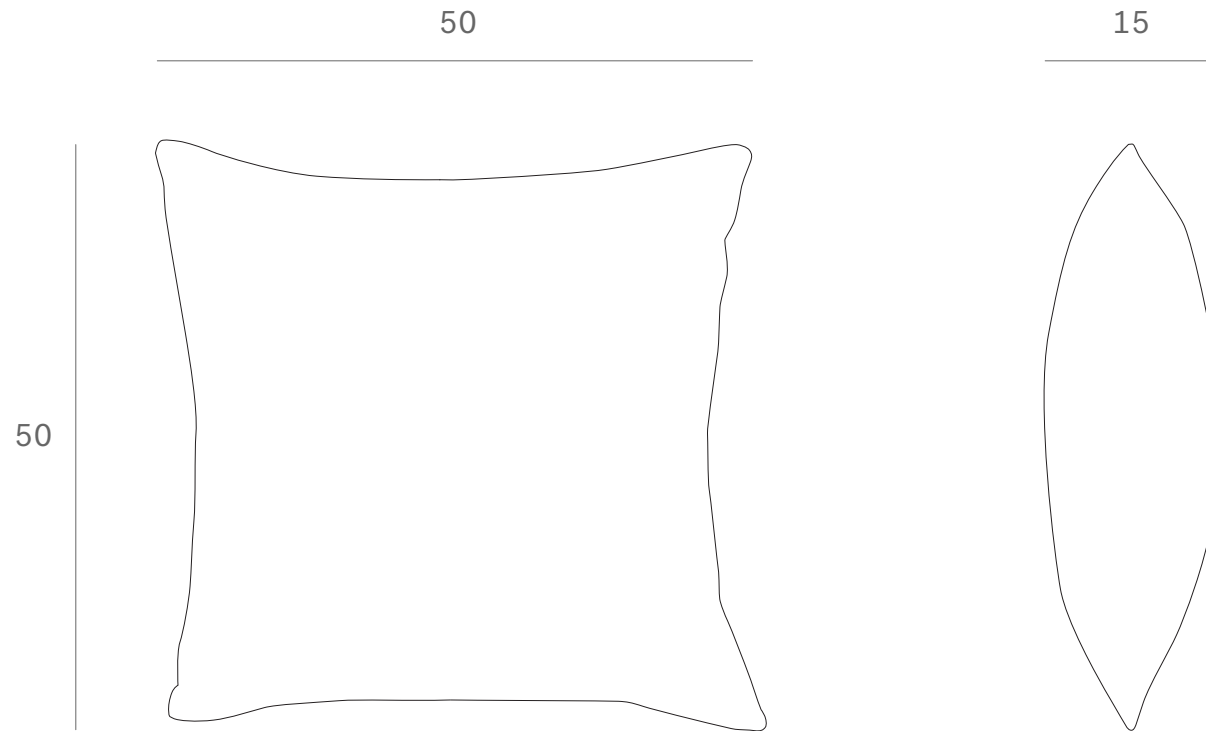

*Ethnicraft*

21100 - White Linear square outdoor cushion - Dimensions (cm)

*Ethnicraft*

21100 - White Linear square outdoor cushion - Dimensions (inches)