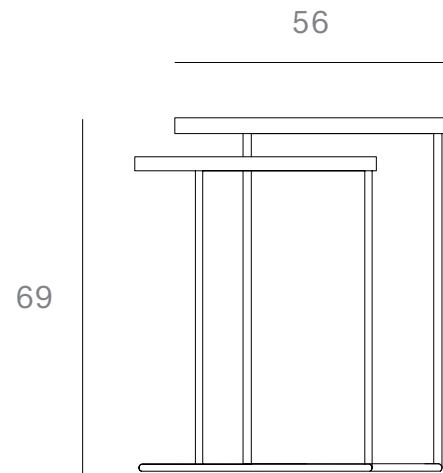

*Ethnicraft*

20702 - Bronze Copper Nesting side table set - Dimensions (cm)

*Ethnicraft*

20702 - Bronze Copper Nesting side table set - Dimensions (inches)