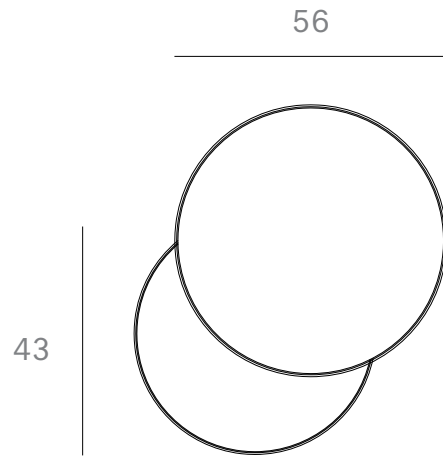

*Ethnicraft*

20702 - Bronze Copper Nesting side table set - Dimensions (cm)

*Ethnicraft*

20702 - Bronze Copper Nesting side table set - Dimensions (inches)