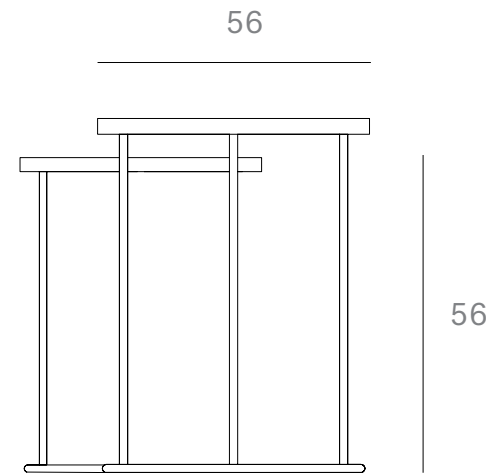

*Ethnicraft*

20702 - Bronze Copper Nesting side table set - Dimensions (cm)

*Ethnicraft*

20702 - Bronze Copper Nesting side table set - Dimensions (inches)