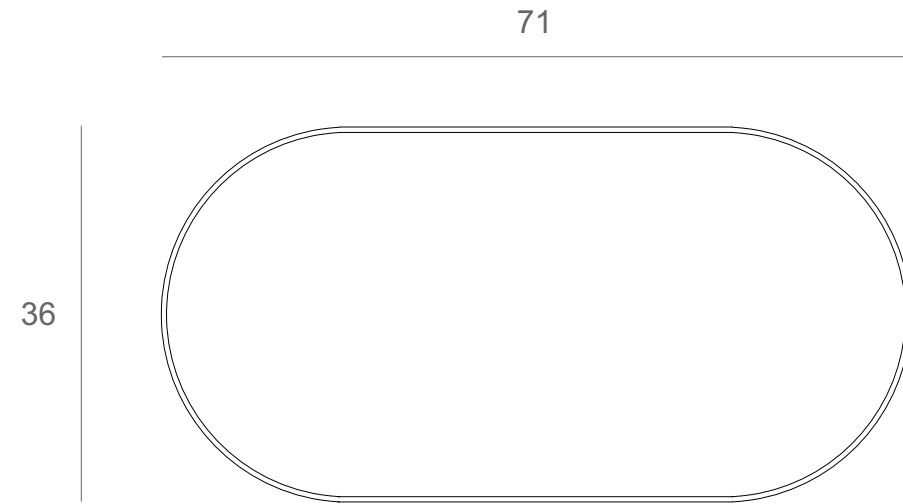

*Ethnicraft*

20560 - Bronze mirror tray - oblong - Dimensions (cm)

*Ethnicraft*

20560 - Bronze mirror tray - oblong - Dimensions (inches)