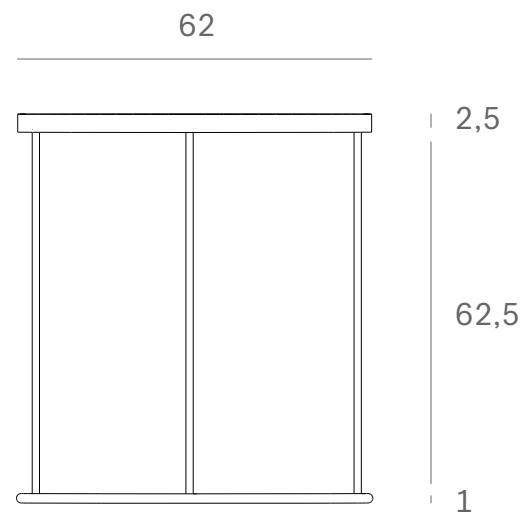

*Ethnicraft*

20339 - Round tray side table - Dimensions (cm)

*Ethnicraft*

20339 - Round tray side table - Dimensions (inches)