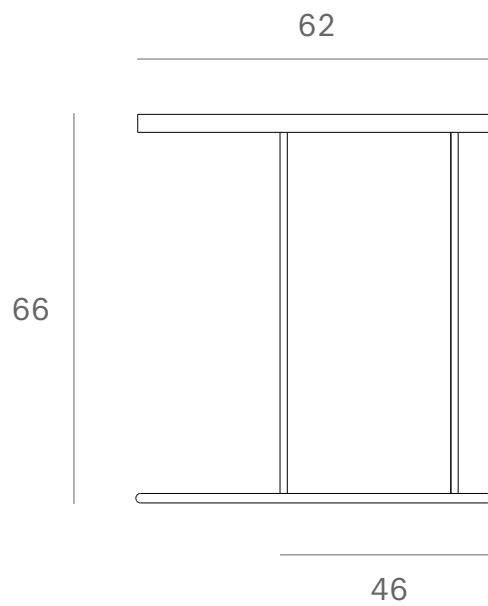

*Ethnicraft*

20339 - Round tray side table - Dimensions (cm)

*Ethnicraft*

20339 - Round tray side table - Dimensions (inches)