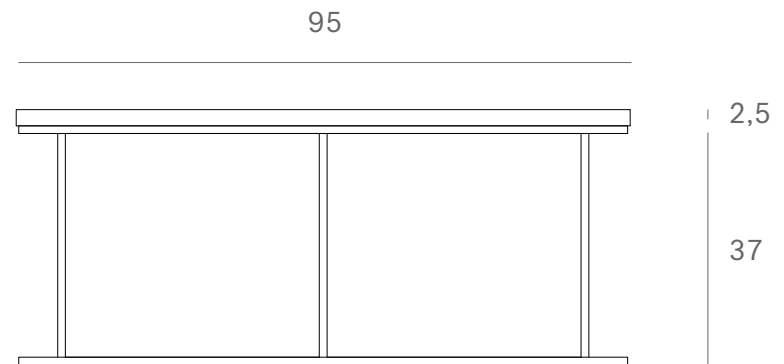

*Ethnicraft*

12236 - Teak Tabwa round nesting coffee table set - Dimensions (cm)

*Ethnicraft*

12236 - Teak Tabwa round nesting coffee table set - Dimensions (inches)