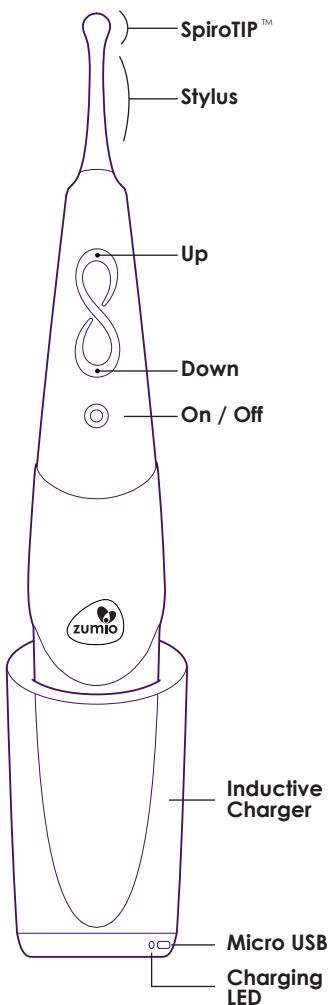

ZUMIO™

user guide

Waterproof Clitoral Stimulator

On / Off

Lock out

Lock

Unlock

Speed

Intensity

Light touch

Heavy touch

Charge

Waterproof

1m