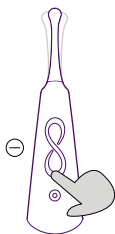

ZUMIO™

user guide

Waterproof Clitoral Stimulator

On / Off

Lock out

Lock

Unlock

Speed

Intensity

Light touch

Heavy touch

Charge

Waterproof

1m