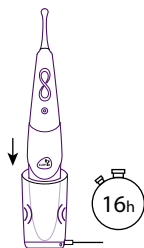

Intensity

Light touch

Heavy touch

Charge

Waterproof

1m