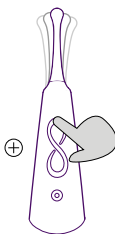

ZUMIO™

user guide

Waterproof Clitoral Stimulator

On / Off

Lock out

Lock

Unlock

Speed

Intensity

Light touch

Heavy touch

Charge

Waterproof

1m