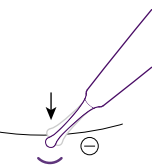

ZUMIO™

user guide

Waterproof Clitoral Stimulator

On / Off

Lock out

Lock

Unlock

Speed

Intensity

Light touch

Heavy touch

Charge

Waterproof

1m