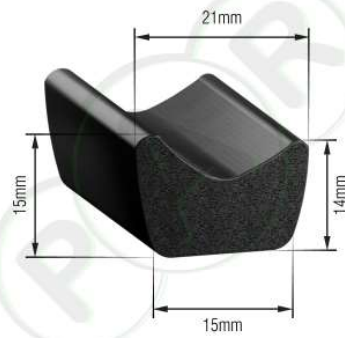

**PR367** EPDM  
Small Door Seal

**PR373** EPDM/Sponge  
Universal Doorseal

**PR379** EPDM/Sponge  
Universal Corner sponge

**PR380** EPDM/Sponge  
Universal trailer lid seal

**PR3310** EPDM/Sponge  
Universal Medium D Seal used on canopies and various lid seals