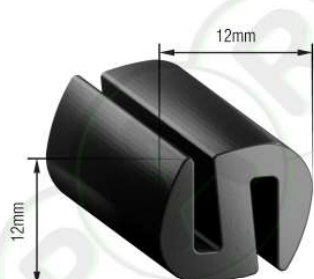

**PR249** EPDM  
Old Chev Windscreen Rubber

**PR250** EPDM  
Universal Alfa Windscreen and Rearscreen Rubber

**PR252** EPDM  
FORD Cortina W/S & R/S Rubber for Chrome Beading

**PR258** EPDM  
Taxi Side Window