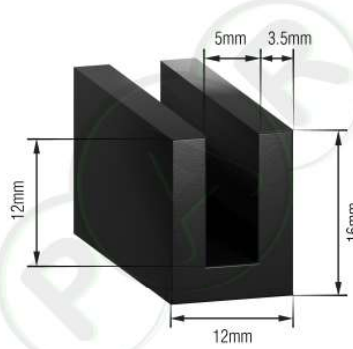

PR181
Medium U-Channel
EPDM