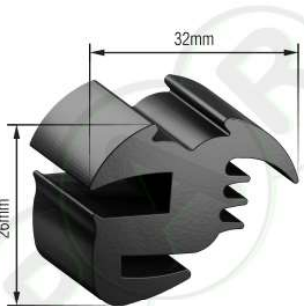

PR247 EPDM
Windscreen Trim Golf