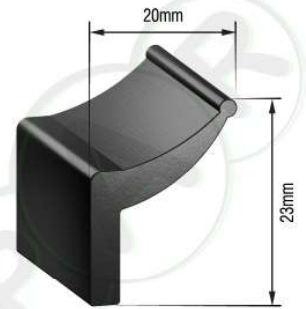

PR1142 EPDM
Bottom Door Seal