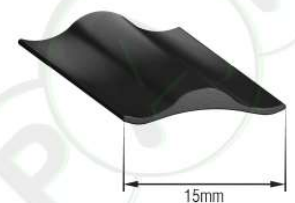

PR490B PVC
Thin Aluminium Trim Black