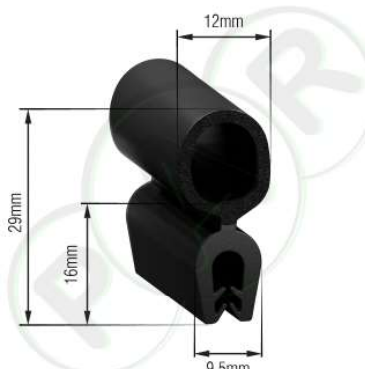

PR608 EPDM/Sponge
Bootseal