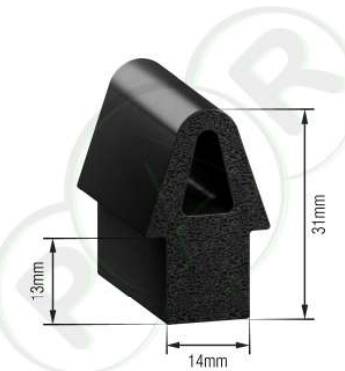

PR3316 EPDM/Sponge
Universal D Seal used on canopies and various lid seals