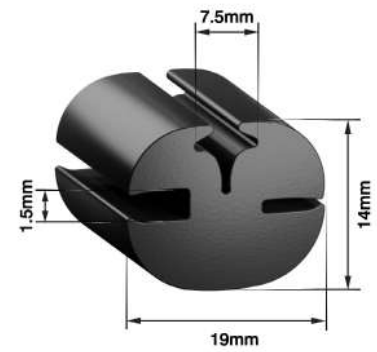

**PR256** EPDM  
Glazing Rubber

**PR265** EPDM  
5 x 4 Glazing Rubber

**PR2275** EPDM  
6 x 1.5 Glazing Rubber

**PR564** EPDM  
Canopy Glazing Rubber

**DE0154** EPDM  
Small Glazing Rubber

**PR111**  
Universal Scraper