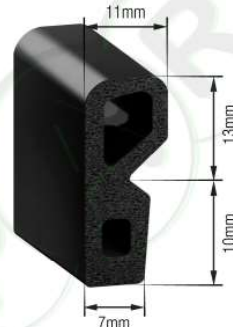

PR353 EPDM/Sponge
Universal Golf MK1 Doorseal