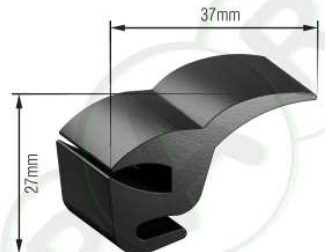

EPDM

**PR222**  
Universal Screen Rubber

EPDM

**PR224**  
Universal Morris Minor 1000 Front Windscreen Rubber

EPDM

**PR225**  
Universal Morris Minor 1000 Rear Windscreen Rubber

EPDM

**PR226**  
Renault Dolphin W/S Rubber