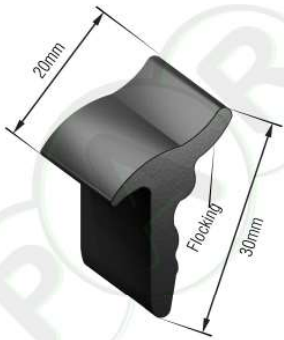

EPDM

**PR136**  
Univerdsal Beetle Scraper

EPDM

**PR145**  
Karmann Ghia Scraper

EPDM

**PR158**  
Universal Beetle scraper

EPDM

**PR166**  
Universal Window scraper