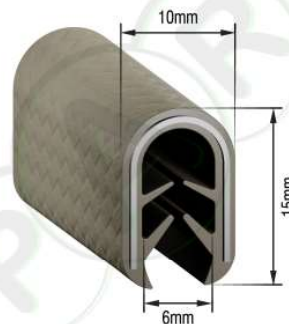

**DE7545** EPDM Sponge  
Datsun Top Doorseal

**PR631** EPDM Sponge  
Medium D Rubber with adhesive

**PR116**  
Canopy U-Channel  
EPDM

**PR117B**  
Large Black Pinchwelt  
PVC

**PR117G**  
Large Grey Pinchwelt  
PVC