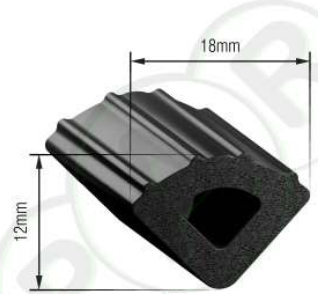

**PR367** EPDM  
Small Door Seal

**PR373** EPDM/Sponge  
Universal Doorseal

**PR379** EPDM/Sponge  
Universal Corner sponge

**PR380** EPDM/Sponge  
Universal trailer lid seal

**PR3310** EPDM/Sponge  
Universal Medium D Seal used on canopies and various lid seals