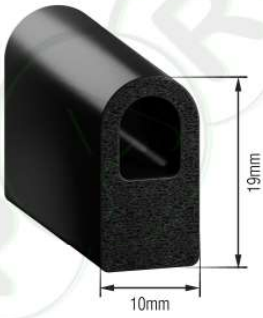

PR3353 EPDM/Sponge
Universal D Seal used on canopies and various lid seals