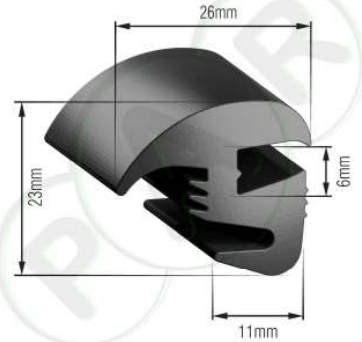

PR212
Universal S-Type Windscreen Profile

EPDM