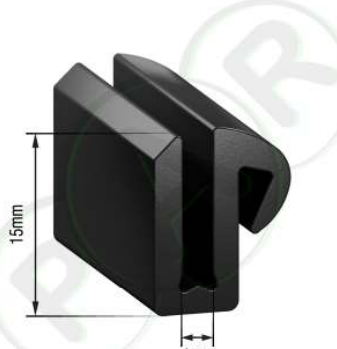

PR184
U-Channel with Lip
EPDM