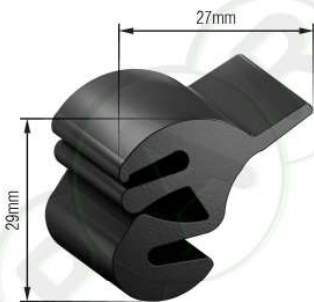

EPDM

**PR222**  
Universal Screen Rubber

EPDM

**PR224**  
Universal Morris Minor 1000 Front Windscreen Rubber

EPDM

**PR225**  
Universal Morris Minor 1000 Rear Windscreen Rubber

EPDM

**PR226**  
Renault Dolphin W/S Rubber