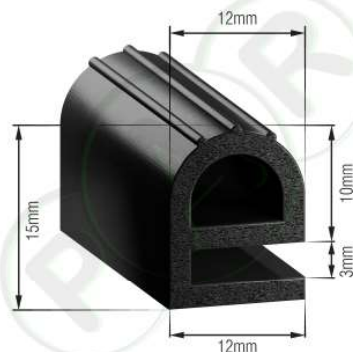

PR316 EPDM/Sponge
Universal Small E Seal used on canopies and various lid seals