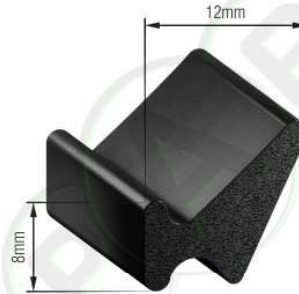

PR328 EPDM/Sponge
Universal doorseal for Volvo