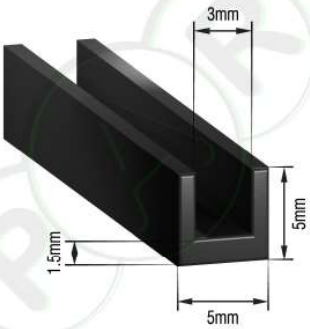

PVC

**PR491W**  
Thick Aluminium Trim White

PVC

**PR113**  
Large lens seal

EPDM

**PR114**  
Small lens seal

EPDM

**PR153**  
Triumph Bottom Windscreen