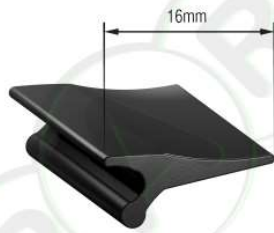

PR175
Volvo Scraper

EPDM