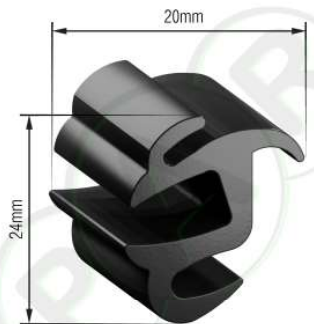

**PR243** EPDM  
Truck W/S Rubber

**PR245** EPDM  
Screen Trim For Finishing AC Cobra

**PR246** EPDM  
Rubber For Screen Frame AC Cobra

**PR247** EPDM  
Windscreen Trim Golf

**PR248** EPDM  
Jaguar MK2 W/S rubber