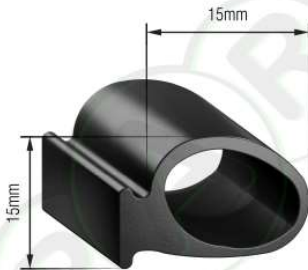

PR334 EPDM
Universal Jaguar Doorseal