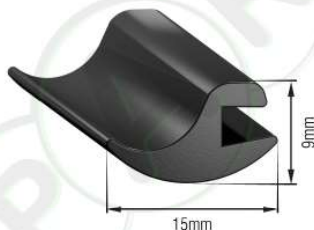

**PRB104** EPDM  
20mm With Groove - Glue in Windcreens Profile

**PRB106** EPDM  
27mm Plain - Glue in Windcreens Profile

**PR263** EPDM  
Universal Windscreen Beading

**PR264** EPDM  
Universal Windscreen Beading