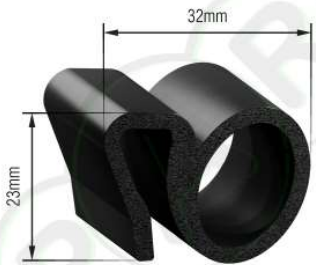

**PR331** EPDM/Sponge  
Universal lid seal for trailers

**PR334** EPDM  
Universal Jaguar Doorseal

**PR335** EPDM  
Universal door seal for Morris Minor

**PR336** EPDM  
Universal doorseal for Alfa

**PR350** EPDM/Sponge  
Ford F100/F250 Doorseal