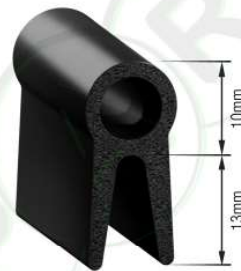

PR359 EPDM/Sponge
Universal Sponge Bootseal