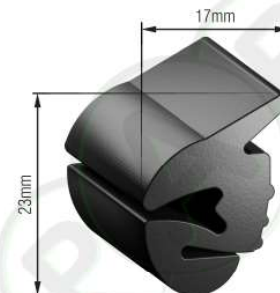

PR228
Universal Split screen kombi Screen Rubber

EPDM