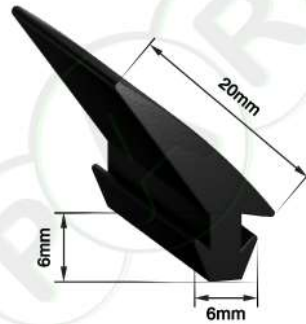

PR1226
Scraper Rubber

EPDM