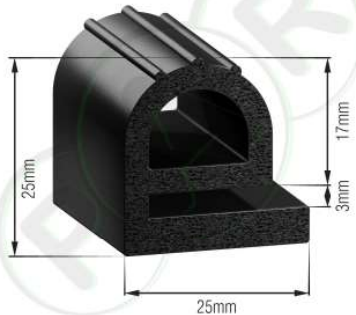

**PR316** EPDM/Sponge  
Universal Small E Seal used on canopies and various lid seals

**PR317** EPDM/Sponge  
Universal Medium E Seal used on canopies and various lid seals

**PR318** EPDM/Sponge  
Universal Large E Seal used on canopies and various lid seals