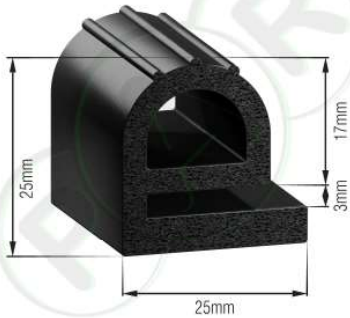

**PR316** EPDM/Sponge  
Universal Small E Seal used on canopies and various lid seals

**PR317** EPDM/Sponge  
Universal Medium E Seal used on canopies and various lid seals

**PR318** EPDM/Sponge  
Universal Large E Seal used on canopies and various lid seals