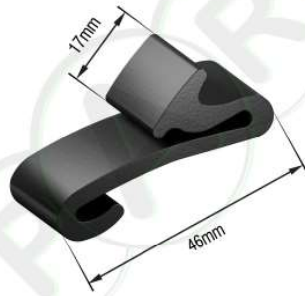

EPDM

**PR275**  
T - Section

EPDM

**DE8151**  
Mazda Scraper

EPDM

**PR154** EPDM  
Engine Compartment Seal

**PR155** EPDM  
Engine Compartment Seal

**PR329** EPDM  
Universal seal for beetle bonnet and engine lid