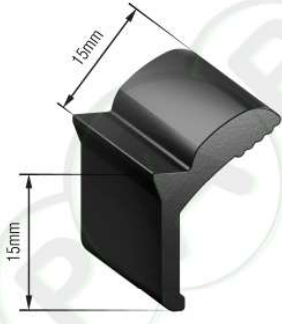

PR136
Univerdsal Beetle Scraper

EPDM