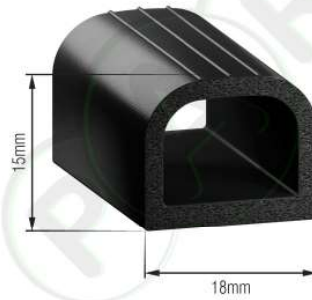

PR320 EPDM/Sponge
Universal Medium D Seal used on canopies and various lid seals