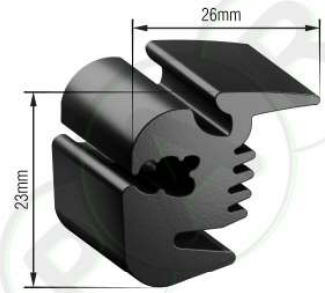

EPDM

**PR227**  
Volvo W/S & R/S rubber for chrome Beading

EPDM

**PR228**  
Universal Split screen kombi Screen Rubber

EPDM

**PR230**  
Universal Beetle Chrome Screen Rubber(- does not include chrome beading)