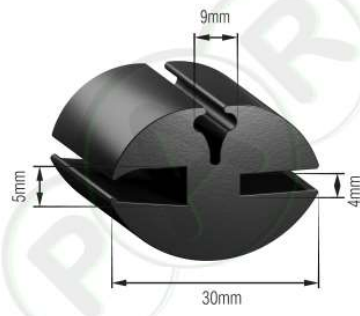

**PR279** EPDM  
Universal Windscreen Beading

**PR213** EPDM  
Locking Strip For Canopy Glazing Rubber

**DE7718** EPDM  
4mm Canopy Glazing Rubber

**PR215** EPDM  
Universal Canopy Glazing Rubber 6.38mm Glass