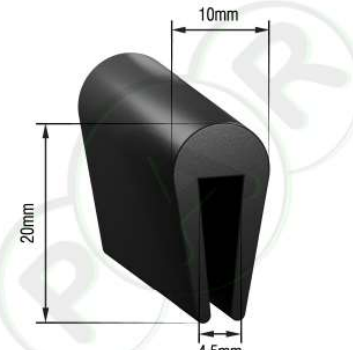

PR1139
4.5mm U-Channel
EPDM