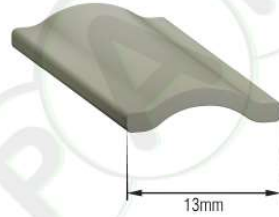

DE7973 EPDM
Small Trim Rubber

PR491W
Thick Aluminium Trim White

PVC