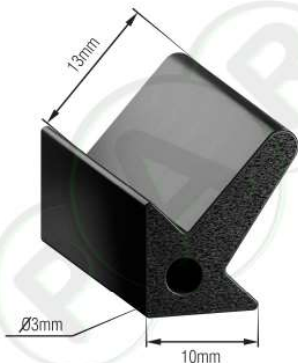

PR313 EPDM/Sponge
Universal Doorseal for most Nissan/Datsun doors