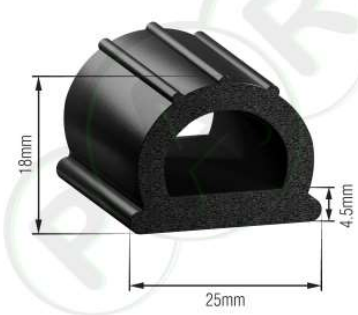

PR322 EPDM
Universal doorseal for Canopies

PR321 EPDM/Sponge
Universal Large D Seal used on canopies and various lid seals