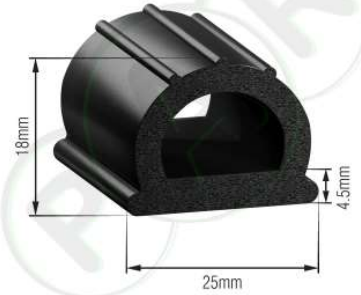

PR321 EPDM/Sponge
Universal Large D Seal used on canopies and various lid seals