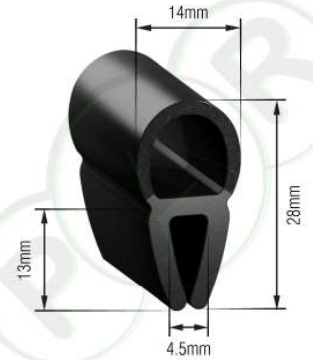

**PR325** EPDM/Sponge  
Universal Double D Seal used on canopies and various lid seals

**PR337** EPDM  
Universal Bootseal for the Leyland Mini

**PR354** EPDM/Sponge  
Universal Bootseal for Mercedes

**PR359** EPDM/Sponge  
Universal Sponge Bootseal