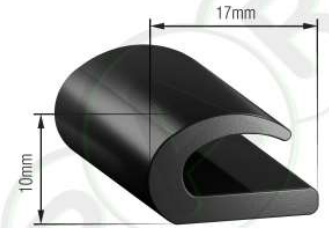

PR330 EPDM
Universal top doorseal