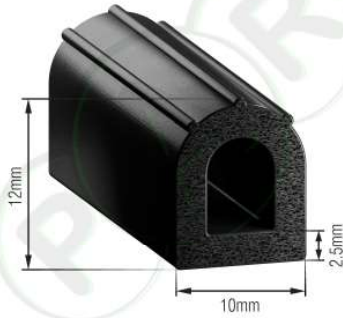

**PR316** EPDM/Sponge  
Universal Small E Seal used on canopies and various lid seals

**PR317** EPDM/Sponge  
Universal Medium E Seal used on canopies and various lid seals

**PR318** EPDM/Sponge  
Universal Large E Seal used on canopies and various lid seals