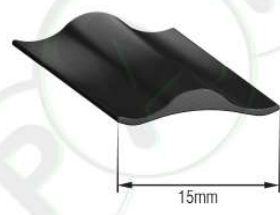

PR490B PVC
Thin Aluminium Trim Black