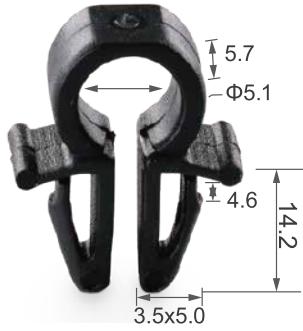

C3454

Material: Nylon
Color: Black
Carpet, rear tray

C0050

Material: Nylon
Color: White
Hood prop rod support

C0487

Material: Nylon
Color: Black
Tube & cable routing clip

C0488

Material: Nylon
Color: Beige
Hood prop rod support