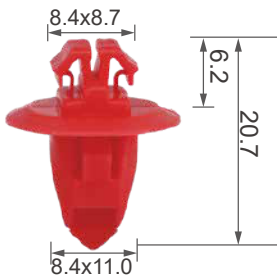

C0690

Material: POM
Color: Red
Fender flare