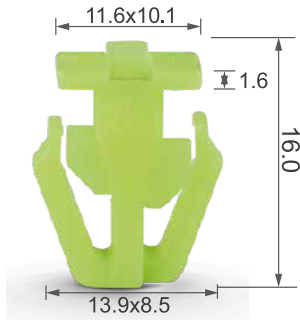

C0114

Material: Nylon
Color: Green
Side moulding, rocker panel