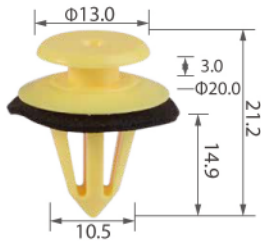

C1557

Material: Nylon
Color: Yellow
Door panel, windshield moulding