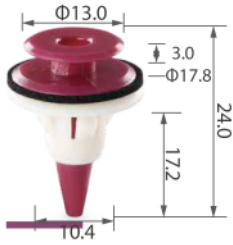

C1022

Material: POM
Color: Fuchsia+White
Door panel