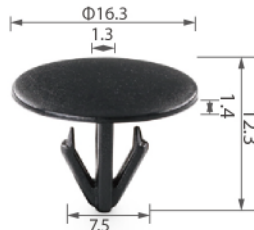

C0099

Material: Nylon
Color: Black
Seat, rear tray

C0119

Material: Nylon
Color: Black
Rear tray

C0146

Material: Nylon
Color: Black
Hood

C0217

Material: Nylon
Color: Grey
Hood insulation, door seal