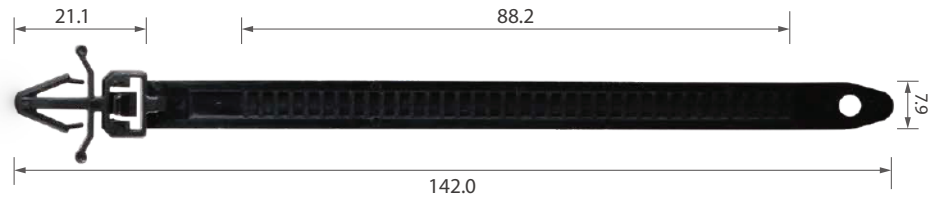

C3478

Material: POM
Color: Black
Grille

C3509

Material: POM
Color: Black
Floor attachment

C0154

Material: Nylon
Color: Black
Winged arrow head push mount

C0232

Material: Nylon
Color: Black
Offset arrow slot tie