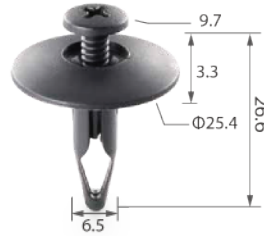

C0509

Material: Nylon
Color: Black
Front bumper, grille, cowl, spoiler