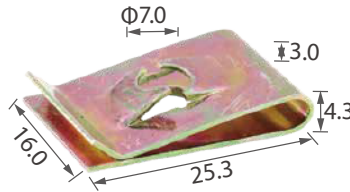

H2047

Color: Zinc coating
Style: Standard U-type nut
Twin prong impression no extrusion on leg
Panel

H2048

Color: Zinc coating
Style: Standard U-type nut
Keyhole relief notch corner turned up
Panel

Metal screw