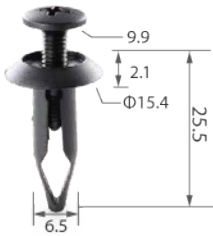

C0508

Material: Nylon
Color: Black
Rear bumper, seat