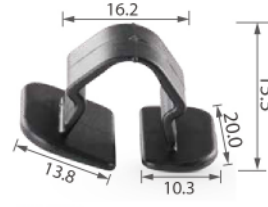

C0587

Material: Nylon
Color: Black
Hood

C0844

Material: Nylon
Color: Black
Hood insulation

C1021

Material: Nylon
Color: Black
Hood insulation, air filter, silencer

C1274

Material: Nylon
Color: Black
Hood