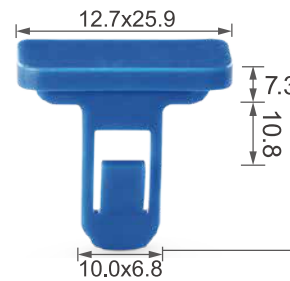

C1167

Material: POM
Color: Blue
Front and rear bumper, rocker panel