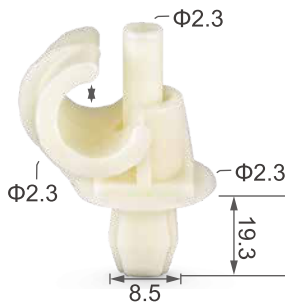

C0497

Material: Nylon
Color: Black
Tube & cable routing clip

C0502

Material: Nylon
Color: Black
Side moulding, rear panel

C0549

Material: Nylon
Color: Beige/ Original
Tube & cable routing clip

C0811

Material: Nylon
Color: Beige
Hood prop rod support