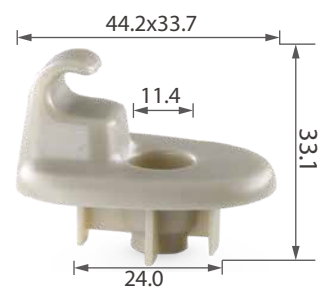

C1480

Material: ABS
Color: Grey
Retainer