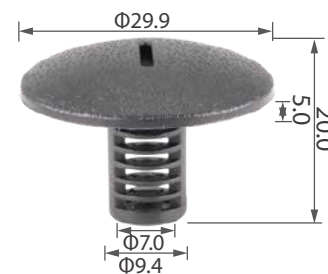

C3454

Material: Nylon
Color: Black
Carpet, rear tray

C0050

Material: Nylon
Color: White
Hood prop rod support

C0487

Material: Nylon
Color: Black
Tube & cable routing clip

C0488

Material: Nylon
Color: Beige
Hood prop rod support