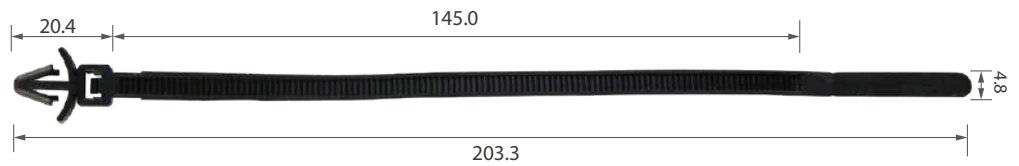

C0233

Material: Nylon
Color: Black
Offset arrow slot tie

C0279

Material: Nylon
Color: Black
Winged arrow head push mount

C0320

Material: Nylon
Color: Black
Winged arrow head push mount

C3440

Material: Nylon
Color: Black
Arrow slot tie