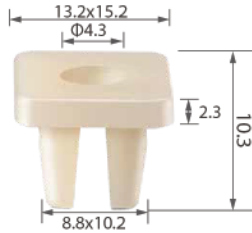

C0130

Material: Nylon
Color: White
Screw grommet