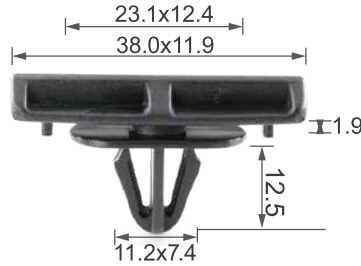

C3237

Material: Rubber
Color: Black
Hood, liftgate

C3247

Material: Rubber
Color: Black
Hood

C0114

Material: Nylon
Color: Green
Side moulding, rocker panel

C0261

Material: Nylon
Color: Black
Side moulding, rocker panel