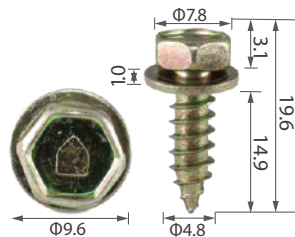

H2007

Head style: Phillips hexagon washer
Position: Front bumper, splash guard
Metric : X

H2038

Head style: Full-bearing hexagon washer
Position: Wheelarch, rear bumper
Metric : X

H2041

Head style: Phillips truss
Position: Genuine screw
Metric : X

H2124

Head style: Full-bearing hexagon washer
Position: Genuine screw
Metric : X

H2173

Head style: Full-bearing hexagon washer
Position: Genuine screw
Metric : X

H2192

Head style: Phillips hexagon washer
Position: Front bumper, wheelarch, splash guard