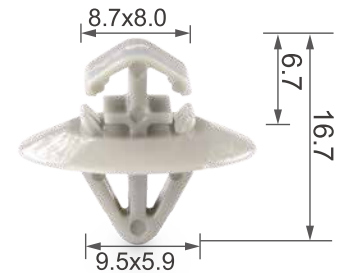

C0850

Material: POM
Color: Grey
Rear spoiler, side moulding