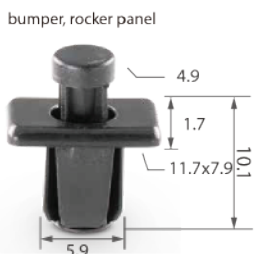

C0133

Material: Nylon
Color: Black
Cowl