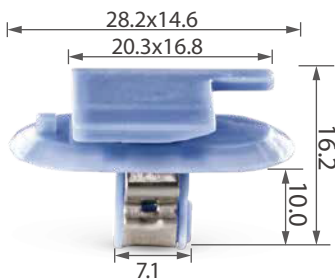

C1861

Material: POM+Nylon
Color: Black+White
Liftgate, door panel, hood

C3192

Material: POM
Color: Grey
Roof, side window

C3195

Material: Rubber
Color: Black
Door panel

C3198

Material: POM
Color: Blue
Pillar