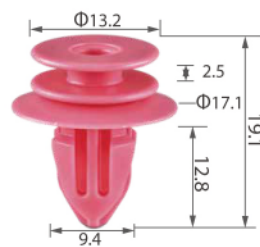

C3377

Material: POM
Color: Pink
Door panel, front head, window