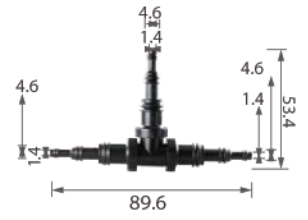

C0405

Material: Nylon
Color: Black
3-way tee connector

C0406

Material: Nylon
Color: Black
3-way tee connector

C0407

Material: Nylon
Color: Black
3-way tee connector

C0411

Material: ABS
Color: Black
3-way tee connector