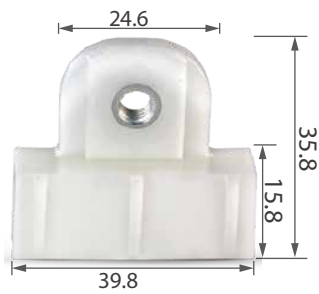

C1565

Material: POM
Color: White
Channel subassy, rear door glass