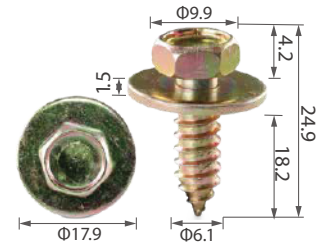

H2007

Head style: Phillips hexagon washer
Position: Front bumper, splash guard
Metric : X

H2038

Head style: Full-bearing hexagon washer
Position: Wheelarch, rear bumper
Metric : X

H2041

Head style: Phillips truss
Position: Genuine screw
Metric : X

H2124

Head style: Full-bearing hexagon washer
Position: Genuine screw
Metric : X

H2173

Head style: Full-bearing hexagon washer
Position: Genuine screw
Metric : X

H2192

Head style: Phillips hexagon washer
Position: Front bumper, wheelarch, splash guard