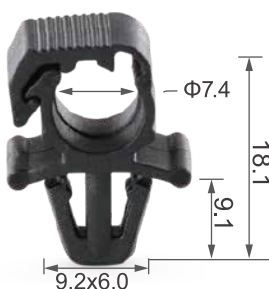

C0923

Material: Nylon
Color: Beige
Hood prop rod support

C0940

Material: Nylon
Color: Dark Grey
Hood prop rod support, rear tray

C1331

Material: Nylon
Color: Black
Hood prop rod support, fuel supply system