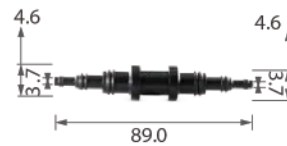

C0419

Material: ABS
Color: Black
Straight connector