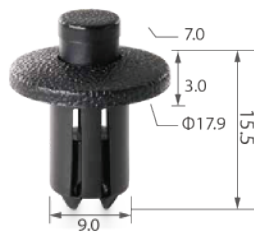

C0641

Material: POM
Color: Black
Rocker panel