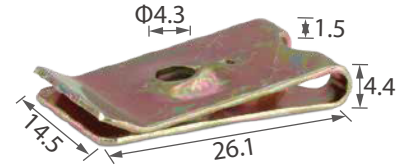

H2048

Color: Zinc coating
Style: Standard U-type nut
Keyhole relief notch corner turned up
Panel