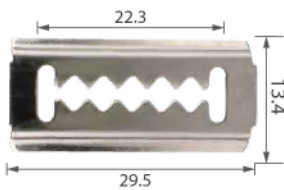

Specialized metal clip

C0984

Material: Metal
Color: Silver coating
Front and rear bumper