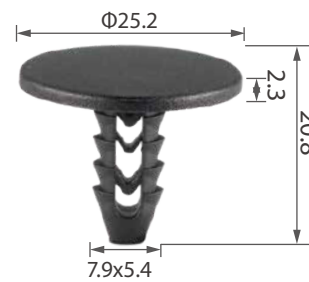

Material: Nylon
Color: Black
Front head

C0855

Material: Nylon
Color: Grey
Body cover

C1275

Material: Nylon
Color: Black
Trim clip

C3482

Material: Nylon
Color: Grey
Trim clip

C3488