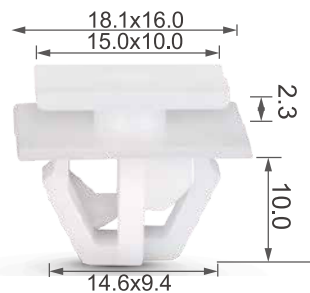

C0889

Material: POM
Color: White
Side moulding, fender flare, rocker panel