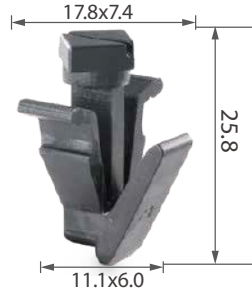

C1632

Material: POM
Color: Black
Grille