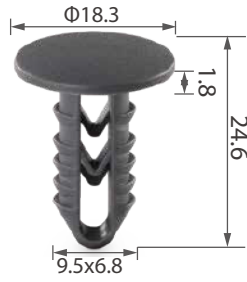

Material: Nylon
Color: Black
Front head

C0855

Material: Nylon
Color: Grey
Body cover

C1275

Material: Nylon
Color: Black
Trim clip

C3482

Material: Nylon
Color: Grey
Trim clip

C3488