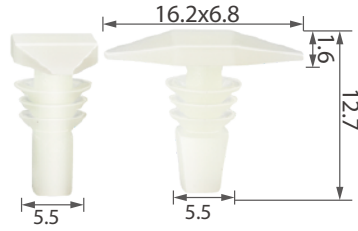

C0350

Material: Nylon
Color: Yellow
Door handle & door lock system

C3210

Material: Nylon
Color: Black
Instrument & side panel clip

C0291

Material: Nylon
Color: Brown
Rear door weatherstrip, hood

C0485

Material: Nylon
Color: White
Hood