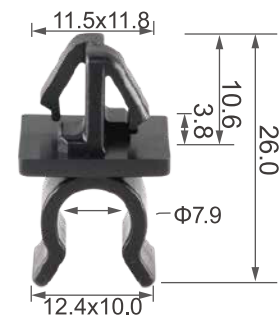

C1358

Material: Nylon
Color: Black
Tube & cable routing clip

C3021

Material: POM
Color: Black
Hood prop rod support

C3069

Material: Nylon
Color: Black
Hood prop rod support

C3467

Material: POM
Color: Black
Hood prop rod support