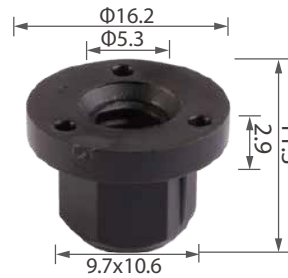

C0856

Material: Nylon
Color: Blue
Roof, side moulding

C0917

Material: Nylon
Color: White
Windows, lining

C0917

Material: Nylon
Color: White
Windows, lining

C1623

Material: Nylon
Color: Brown
Tail light, rear lower