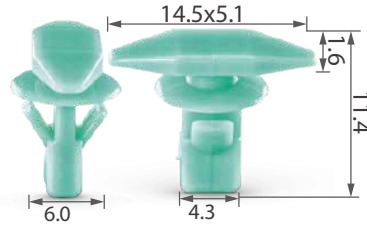

C0350

Material: Nylon
Color: Yellow
Door handle & door lock system

C3210

Material: Nylon
Color: Black
Instrument & side panel clip

C0291

Material: Nylon
Color: Brown
Rear door weatherstrip, hood

C0485

Material: Nylon
Color: White
Hood