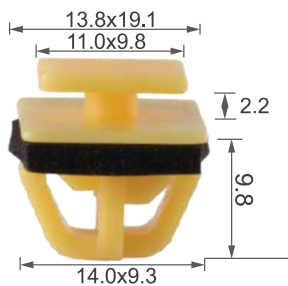

C0828

Material: POM
Color: White
Side moulding, fender flare, rocker paneling

C0850

Material: POM
Color: Grey
Rear spoiler, side moulding

C0889

Material: POM
Color: White
Side moulding, fender flare, rocker panel