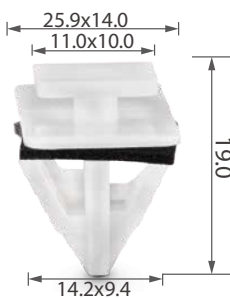

H2151

Material: Metal
Color: Silver coating
Door panel

H2298

Material: Metal
Color: Silver coating
Clip

Specialized moulding clip

C0988

Material: POM
Color: White
Side moulding

C1280