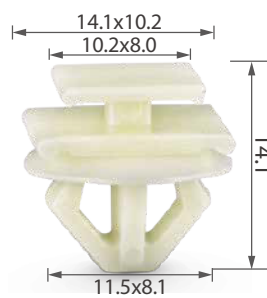

H2151

Material: Metal
Color: Silver coating
Door panel

H2298

Material: Metal
Color: Silver coating
Clip

Specialized moulding clip

C0988

Material: POM
Color: White
Side moulding

C1280