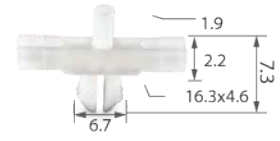

C0181

Material: Nylon
Color: Black
Cowl, headlight, windshield washer, dashboard, spoiler

C0234

Material: Nylon
Color: Black
Side moulding

C0235

Material: POM
Color: Black
Body moulding

C0236

Material: Nylon
Color: Black
Rear bumper