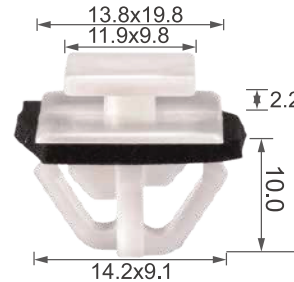

C0828

Material: POM
Color: White
Side moulding, fender flare, rocker paneling