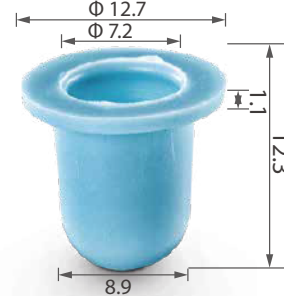

C0308

Material: PE
Color: Black
Hole plug

C0343

Material: PE
Color: Black
Hole plug

C0022

Material: Nylon
Color: Red
Windows, body moulding, lining

C0362

Material: POM
Color: Black
Hood, door panel, side protector