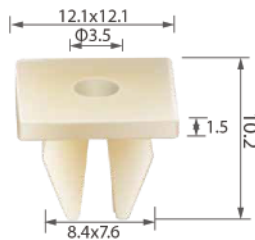

C1783

Material: Nylon
Color: Beige
Front bumper, tank filler cap