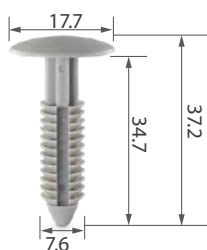

C0858

Material: Nylon
Color: Dark grey
Rear tray, trunk

C0866

Material: Nylon
Color: Grey
Wheelarch

C1227

Material: Nylon
Color: Black
Retainer

C1235

Material: Nylon
Color: Black/Original
Retainer