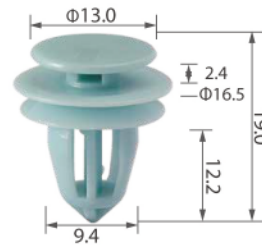

C0994

Material: POM
Color: Original
Door panel

C1022

Material: POM
Color: Fuchsia+White
Door panel

C1114

Material: POM
Color: White
Side moulding

C1360

Material: Nylon
Color: Original
Door garnish