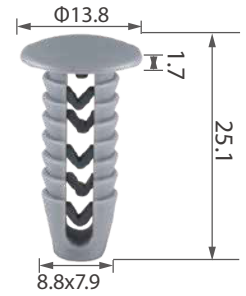

Material: Nylon
Color: Black
Front head

C0855

Material: Nylon
Color: Grey
Body cover

C1275

Material: Nylon
Color: Black
Trim clip

C3482

Material: Nylon
Color: Grey
Trim clip

C3488