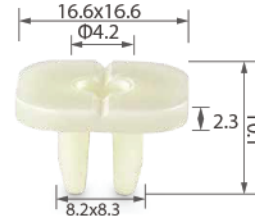

C1564

Material: POM
Color: Black
Expanding retainer

C3095

Material: Nylon
Color: Black
Front bumper, wheelarch

C0024

Material: Nylon
Color: White
Moulding, front end

C0031

Material: Nylon
Color: Black
Splash guard, wheelarch