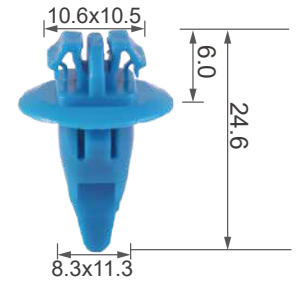

C0689

Material: POM
Color: Blue
Fender flare