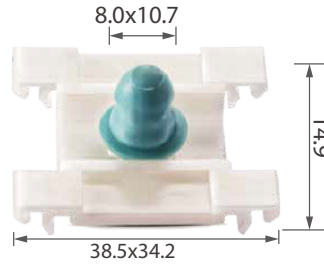

C0847

Material: POM
Color: White
Door side moulding