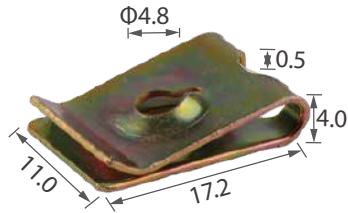

H2045

Color: Zinc coating
Style: Standard U-type nut
Relief notch coner turned up leg
Panel