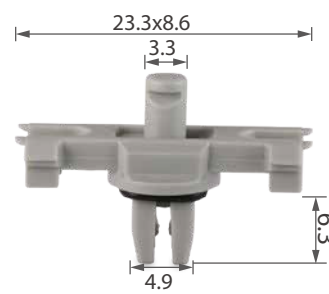

C3192

Material: POM
Color: Grey
Roof, side window