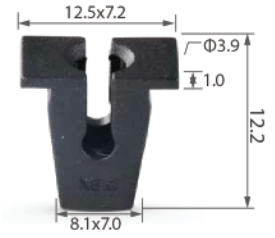

C0952

Material: Nylon
Color: Black
Seat, armrest, fender, headlight, rear bumper