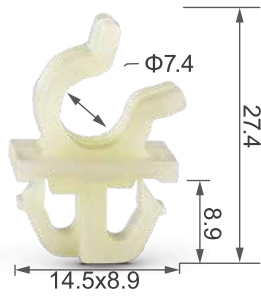

C0050

Material: Nylon
Color: White
Hood prop rod support