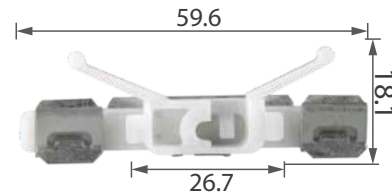

C1612

Material: POM
Color: White
Windshield