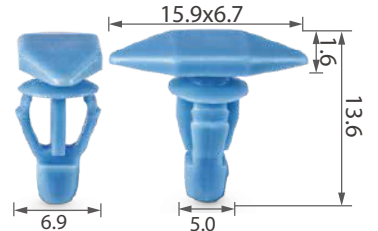

C0872

Material: POM
Color: Blue
Front and rear door weatherstrip, front bumper