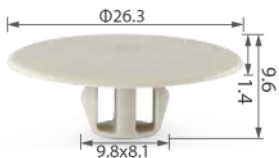

C0099

Material: Nylon
Color: Black
Seat, rear tray

C0119

Material: Nylon
Color: Black
Rear tray

C0146

Material: Nylon
Color: Black
Hood

C0217

Material: Nylon
Color: Grey
Hood insulation, door seal