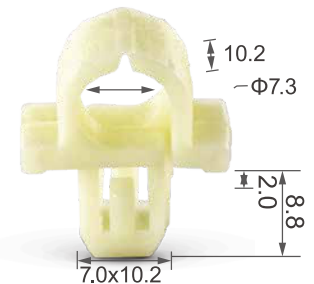

C0549

Material: Nylon
Color: Beige/ Original
Tube & cable routing clip