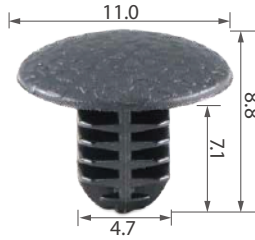

C0858

Material: Nylon
Color: Dark grey
Rear tray, trunk

C0866

Material: Nylon
Color: Grey
Wheelarch

C1227

Material: Nylon
Color: Black
Retainer

C1235

Material: Nylon
Color: Black/Original
Retainer