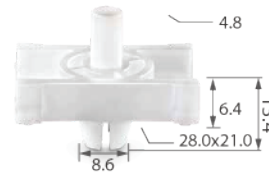

C0944

Material: Nylon
Color: White
Rocker panel

C1423

Material: PP
Color: Black
Expanding retainer

C1427

Material: PP
Color: Black
Expanding retainer

C1488

Material: POM
Color: Original
Side moulding, rocker panel