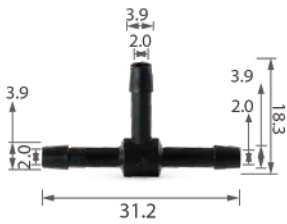

C0405

Material: Nylon
Color: Black
3-way tee connector

C0406

Material: Nylon
Color: Black
3-way tee connector

C0407

Material: Nylon
Color: Black
3-way tee connector

C0411

Material: ABS
Color: Black
3-way tee connector