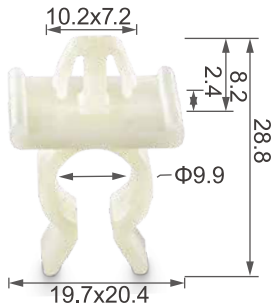

C3454

Material: Nylon
Color: Black
Carpet, rear tray

C0050

Material: Nylon
Color: White
Hood prop rod support

C0487

Material: Nylon
Color: Black
Tube & cable routing clip

C0488

Material: Nylon
Color: Beige
Hood prop rod support