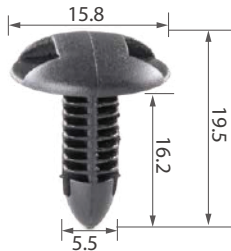

C0245

Material: Nylon
Color: Black
Luggage compartment door