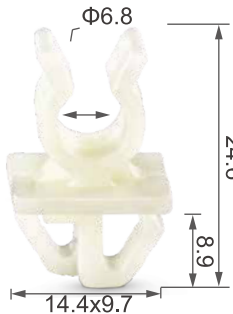

C0497

Material: Nylon
Color: Black
Tube & cable routing clip

C0502

Material: Nylon
Color: Black
Side moulding, rear panel

C0549

Material: Nylon
Color: Beige/ Original
Tube & cable routing clip

C0811

Material: Nylon
Color: Beige
Hood prop rod support