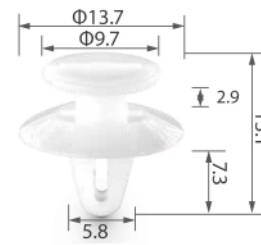

C1401

Material: POM
Color: Black
Rocker panel

C1557

Material: Nylon
Color: Yellow
Door panel, windshield moulding

C1667

Material: POM
Color: White
Door panel

C1688

Material: POM
Color: White
Door panel