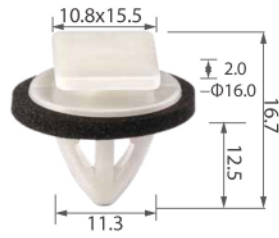

C1114

Material: POM
Color: White
Side moulding