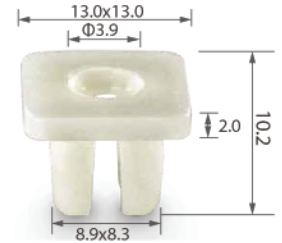

C0129

Material: Nylon
Color: White
Door panel