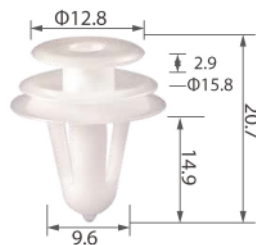

C0534

Material: POM
Color: White
Door panel