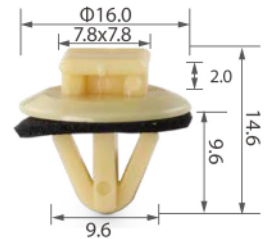

C3536

Material: Nylon
Color: Black
Cylinder cap

C0056

Material: Nylon
Color: White/ Grey
Door panel

C0166

Material: Nylon
Color: White
Door panel moulding,
rear moulding

C0347

Material: POM
Color: White + Yellow
Door panel