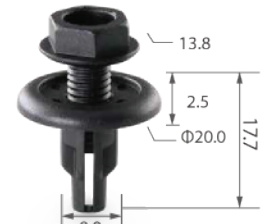

C0090

Material: POM
Color: Black
Wheelarch, fuel pump

C0092

Material: Nylon
Color: Black
Fender support

C0109

Material: Nylon
Color: Black
Front bumper, wheelarch, floor attachment, fender

C0110

Material: Nylon
Color: Black
Rear bumper