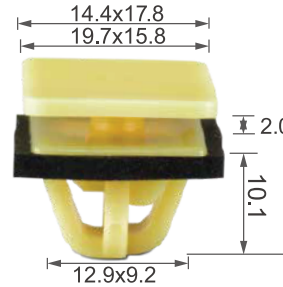

C3237

Material: Rubber
Color: Black
Hood, liftgate

C3247

Material: Rubber
Color: Black
Hood

C0114

Material: Nylon
Color: Green
Side moulding, rocker panel

C0261

Material: Nylon
Color: Black
Side moulding, rocker panel