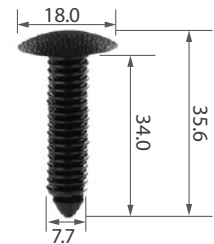

C0243

Material: Nylon
Color: Black
Radiator grille sight shield

C0245

Material: Nylon
Color: Black
Luggage compartment door

C0284

Material: Nylon
Color: Black
Hood insulation

C0829

Material: Nylon
Color: Black
Fender flare, fender liner