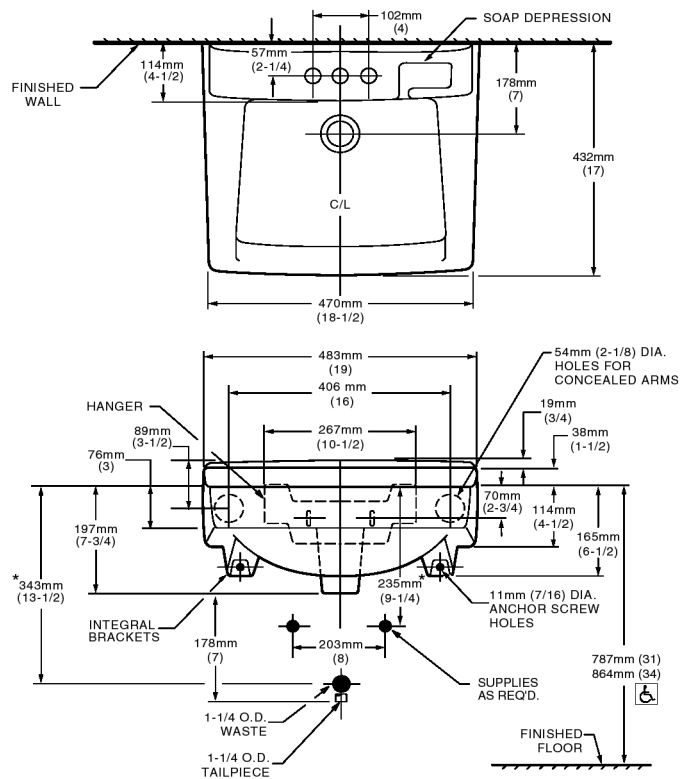

0321.026 With wall hanger (Illustrated)
 Faucet holes on 102mm (4") centers

0321.075 For concealed arms support
 Faucet holes on 102mm (4") centers

Nominal Dimensions:

470 x 432mm
 (18-1/2" x 17")

Bowl sizes:

362mm (14-1/4") wide
 273mm (10-3/4") front to back
 152mm (6") deep

Compliance Certifications -

Meets or Exceeds the Following Specifications:

- ASME A112.19.2 for Vitreous China Fixtures

To Be Specified:

- Color: White Bone Silver
- Faucet*:
- Faucet Finish:
- Supplies:
- 1-1/4" Trap:
- Nipple:
- Concealed Arms Support (by others):

* See faucet section for additional models available

MEETS THE AMERICANS WITH DISABILITIES ACT GUIDELINES AND ANSI A117.1 ACCESSIBLE AND USABLE BUILDINGS AND FACILITIES - CHECK LOCAL CODES.
 Top of front rim mounted 864mm (34") from finished floor.

NOTES:

* DIMENSIONS SHOWN FOR LOCATION OF SUPPLIES AND "P" TRAP ARE SUGGESTED. PROVIDE SUITABLE REINFORCEMENT FOR ALL WALL SUPPORTS. FITTINGS NOT INCLUDED AND MUST BE ORDERED SEPARATELY.

IMPORTANT: Dimensions of fixtures are nominal and may vary within the range of tolerances established by ANSI Standard A112.19.2. These measurements are subject to change or cancellation. No responsibility is assumed for use of superseded or voided pages.