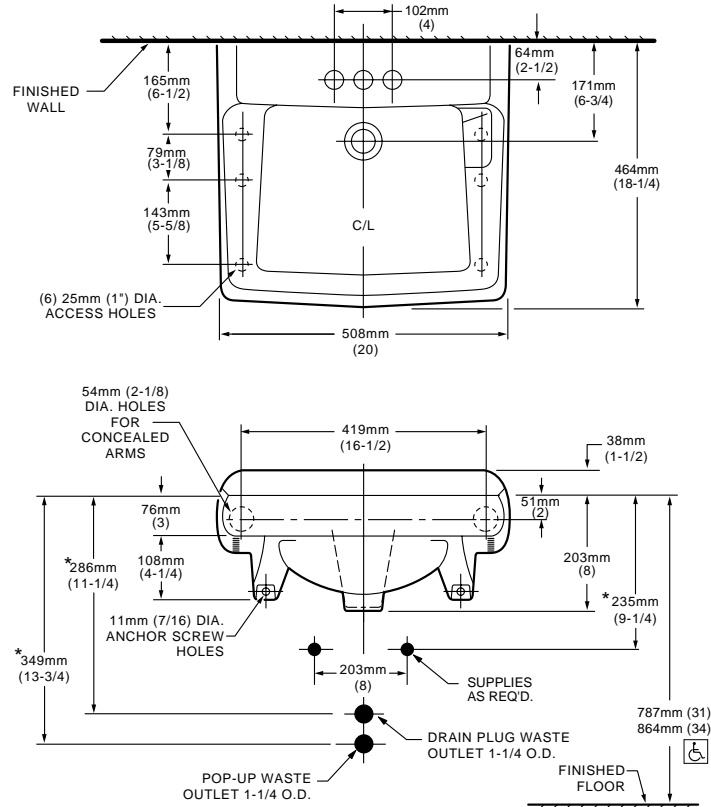

BARRIER FREE

**NOTES:**

LAVATORY DESIGNED TO MEET ADA HANDICAPPED STANDARDS WITH MOUNTING HEIGHT SET AT 864MM (34") ABOVE FINISHED FLOOR.

\* DIMENSIONS SHOWN FOR LOCATION OF SUPPLIES AND "P" TRAP ARE SUGGESTED.

FITTINGS NOT INCLUDED AND MUST BE ORDERED SEPARATELY.

PROVIDE SUITABLE REINFORCEMENT FOR ALL WALL SUPPORTS.

CONCEALED ARM SUPPORT AS REQUIRED TO BE FURNISHED BY OTHERS.

**IMPORTANT:** Dimensions of fixtures are nominal and may vary within the range of tolerances established by ANSI Standard A112.19.2

These measurements are subject to change or cancellation. No responsibility is assumed for use of superseded or voided leaflet.