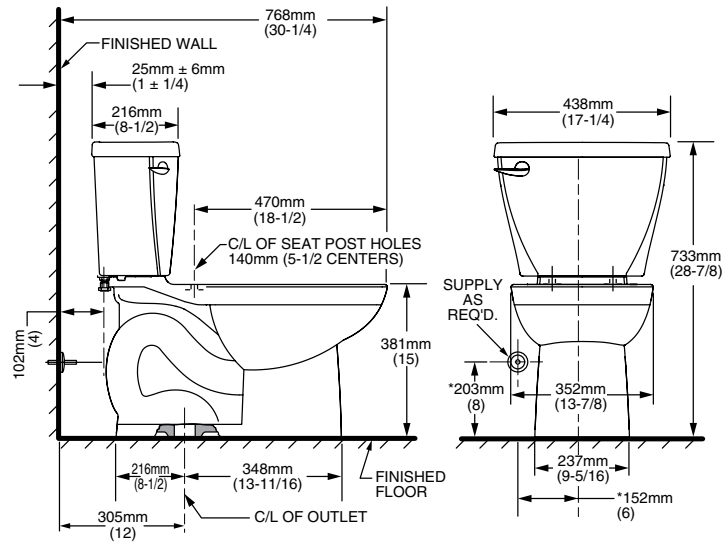

- 3014.016** Elongated Bowl
- 4021.016** Tank

**Nominal Dimensions:**

768 x 438 x 733mm (30-1/4" x 17-1/4" x 28-7/8")

Fixture only, seat and supply by others

**Alternative Tank Configurations Available:**

**CADET® 3**  
Flushing System

**NOTES:**

THIS TOILET IS DESIGNED TO ROUGH-IN AT A MINIMUM DIMENSION OF 305MM (12") FROM FINISHED WALL TO C/L OF OUTLET. SUPPLY NOT INCLUDED WITH FIXTURE AND MUST BE ORDERED SEPARATELY.

\* DIMENSION SHOWN FOR LOCATION OF SUPPLY IS SUGGESTED.

**IMPORTANT:** Dimensions of fixtures are nominal and may vary within the range of tolerances established by ANSI Standard A112.19.2. These measurements are subject to change or cancellation. No responsibility is assumed for use of superseded or voided pages.