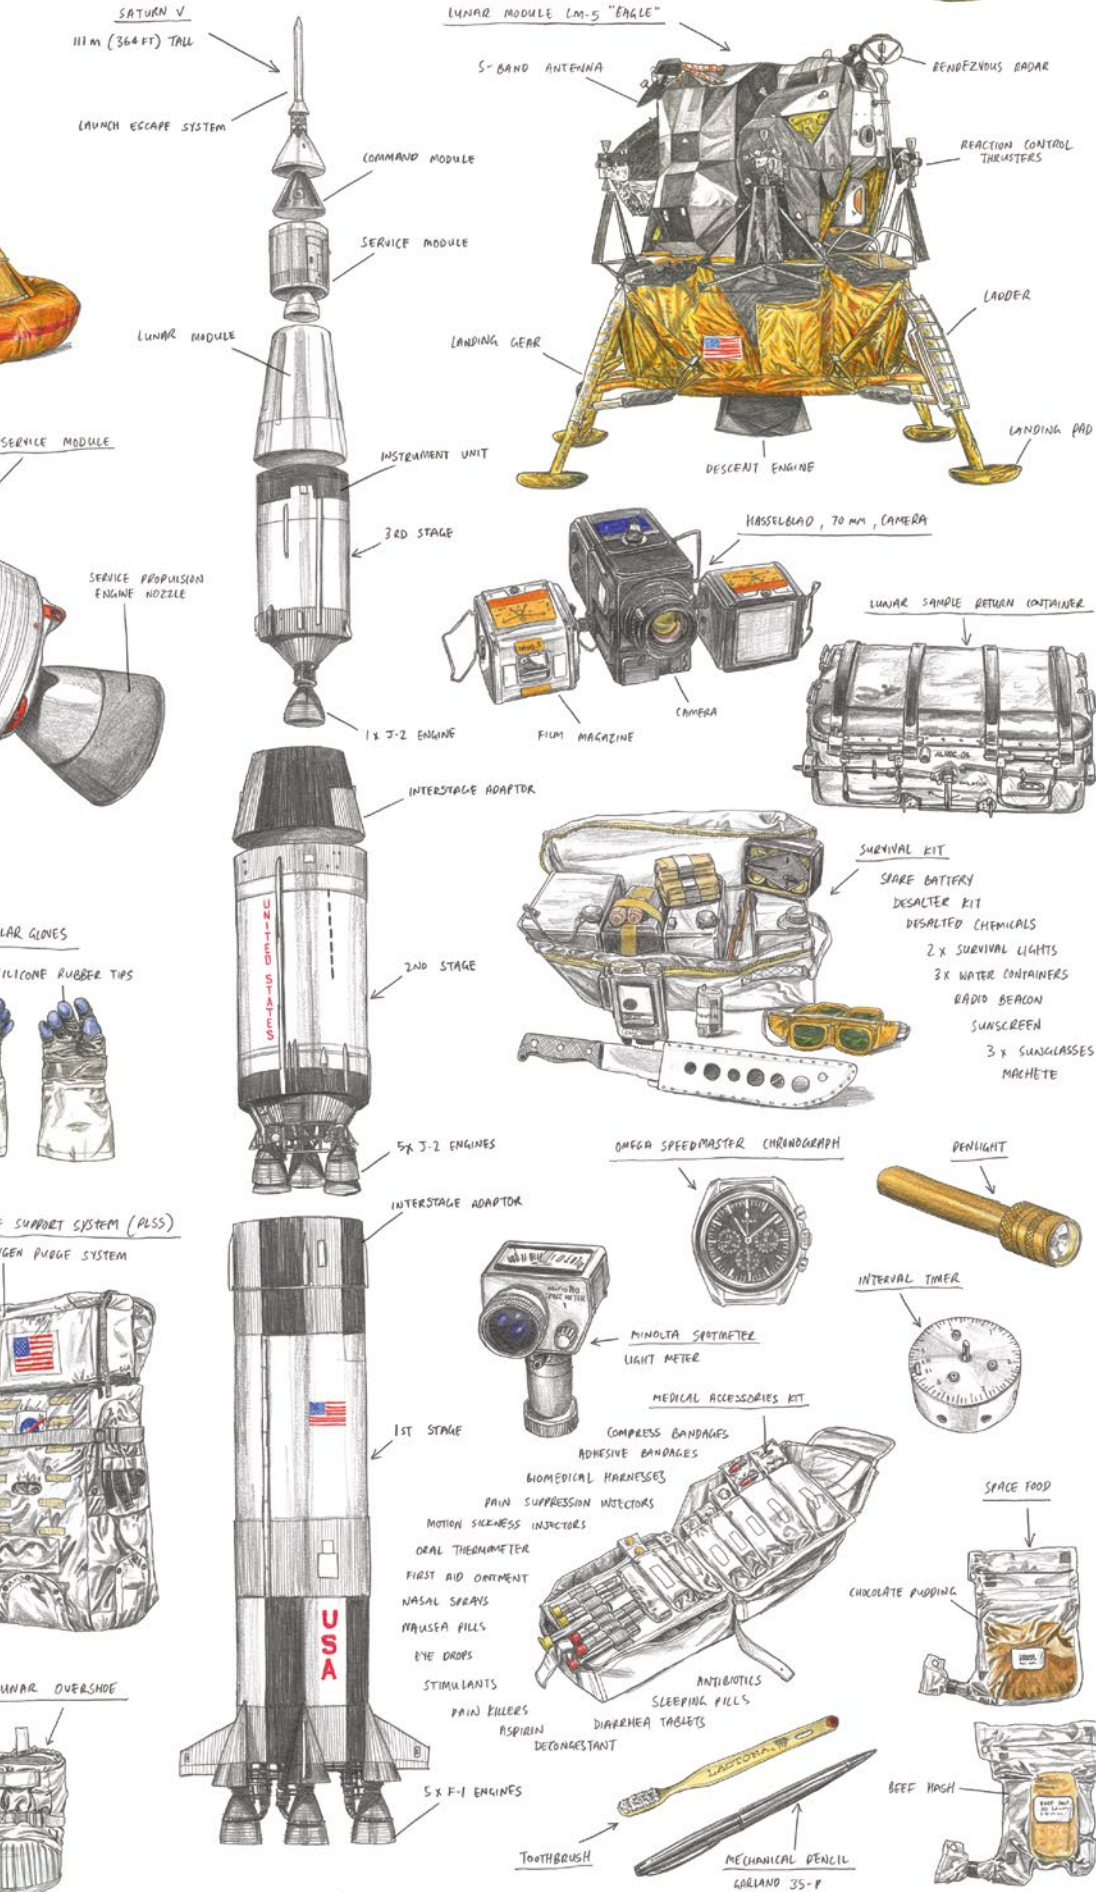

# APOLLO 11

JULY 16, 1969, 13:32:00 UTC - JULY 24, 1969, 16:50:35 UTC

LAUNCH SITE - KENNEDY SPACE CENTER. LANDING SITE - NORTH PACIFIC OCEAN  
 NEIL ARMSTRONG COMMAND MODULE PILOT - MICHAEL COLLINS LUNAR MODULE PILOT - EDWIN "BUZZ" ALDRIN