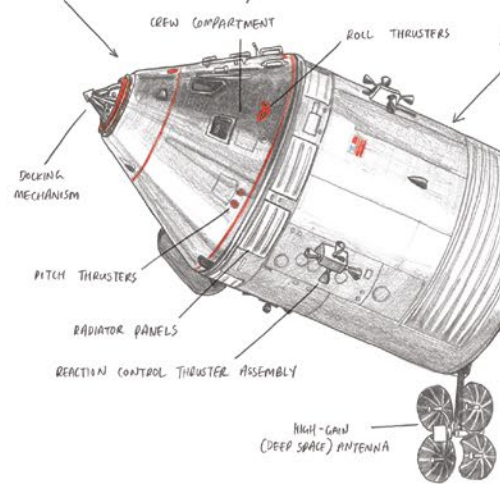

magma

Wholesale
Magma Design
29 Shorts Gardens
London WC2H 9AP
UNITED KINGDOM

+44 (0)20 7240 7970
wholesale@magmabooks.com
www.magma-shop.com

DAVID SPARSHOTT
APOLLO XI
PRINT
700 x 520 mm