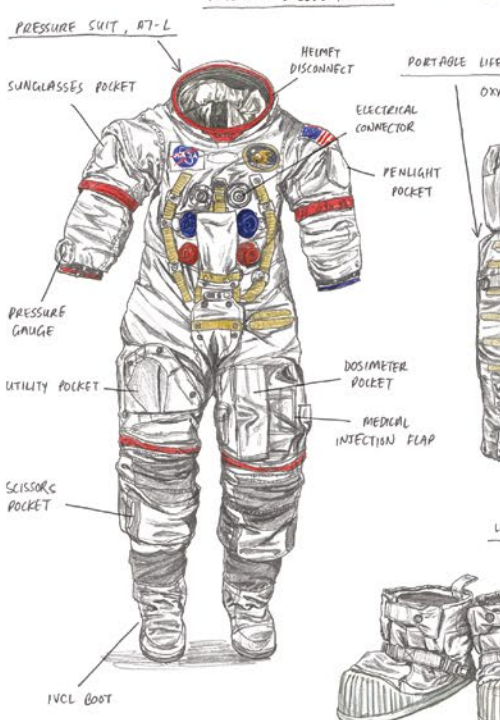

magma

Wholesale
Magma Design
29 Shorts Gardens
London WC2H 9AP
UNITED KINGDOM

+44 (0)20 7240 7970
wholesale@magmabooks.com
www.magma-shop.com

DAVID SPARSHOTT
APOLLO XI
PRINT
700 x 520 mm