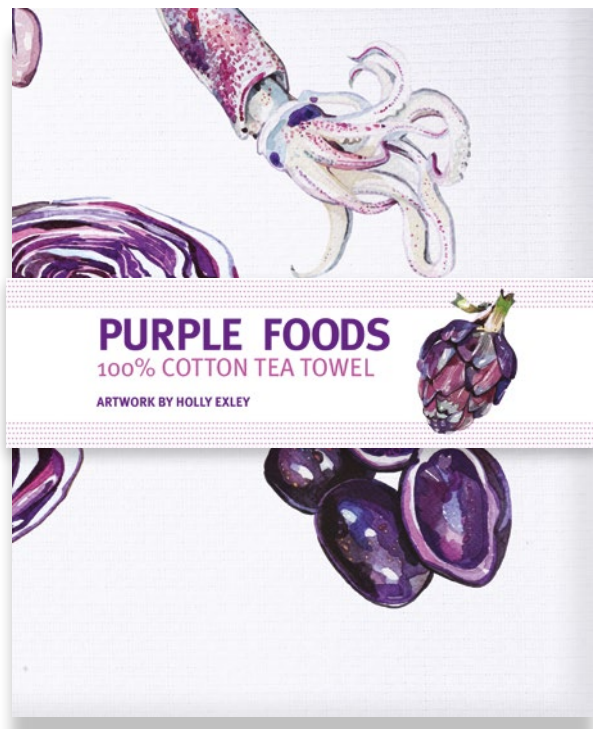

PURPLE FOODS