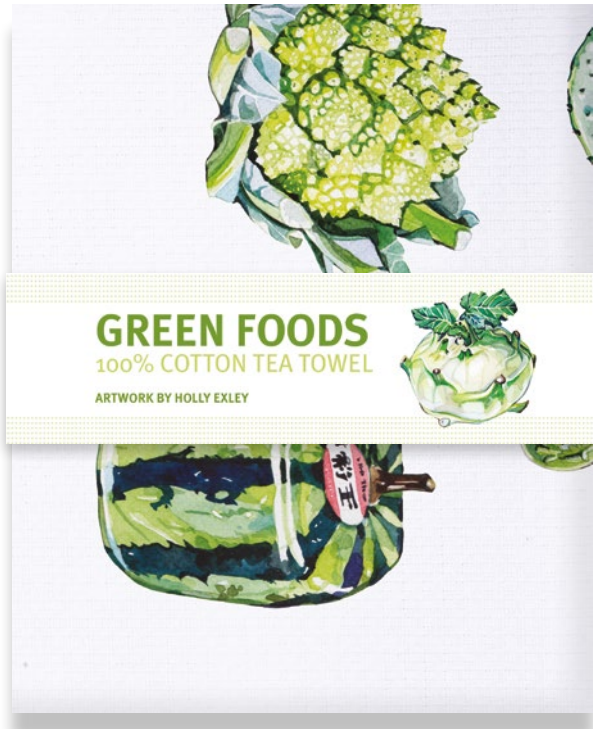

GREEN FOODS
TEA TOWEL