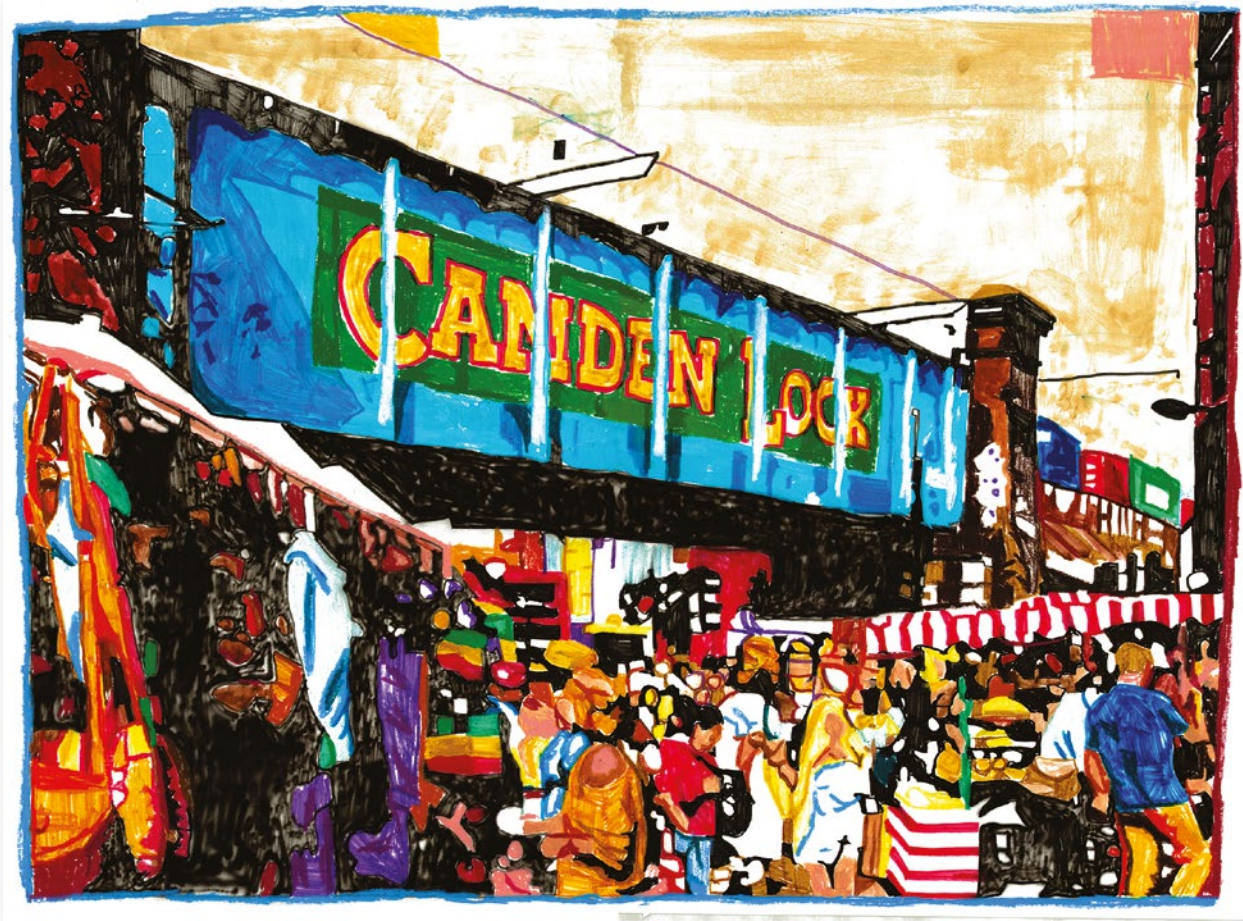

ADRIAN MANGEL

Adrian Mangel is a Costa Rican-born, Brooklyn-based illustrator and artist. His work often revolves around the ever-present conflict of high vs. low art, or commercial vs. conceptual, touching on issues of mass production and mass consumption.

The juxtaposition of mass-produced elements and artisanal products, in specific social environments, inspire Adrian's process-driven work, where he is more concerned with the experimentation in materiality than the subjects his paintings capture.

CAMDEN LOCK
PRINT
520 x 700 mm