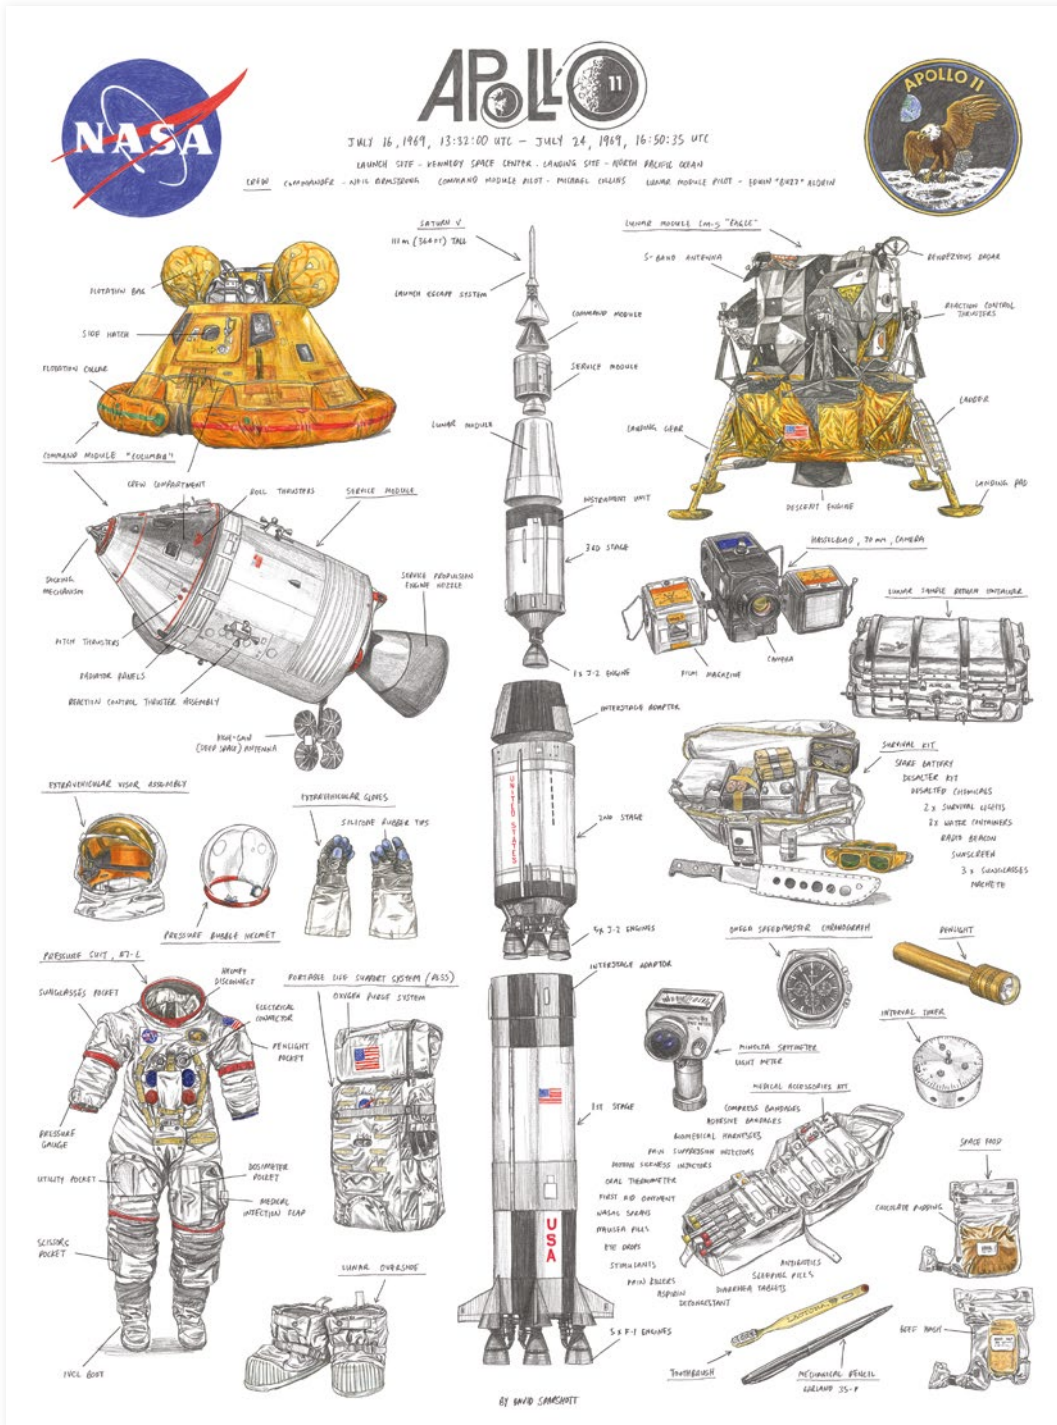

Celebrating 50 years since Neil Armstrong and Edwin “Buzz” Aldrin landed their “Eagle” command module on the southwestern part of Mare Tranquillitatis - the lunar surface, Magma has asked virtuoso draftsman David Sparshott to produce a selected inventory of survival essentials the intrepid astronauts brought

with them to the moon. Rendered in pencil with occasional shades of colour, David Sparshott has not only captured the technical brilliance of this remarkable achievement but also the warmth and nostalgia for which we remember this pioneering leap for all mankind.

APOLLO XI
PRINT
700 x 520 mm