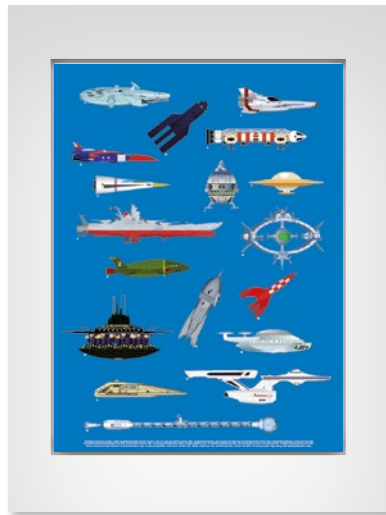

SMALL PRINTS

Wall space can be at a premium in the modern home or office. A number of customers have asked us over the years if we would ever consider producing our posters in a smaller size to fit into those rare-to-find and ever-diminishing empty wall surfaces. Upon giving this a great deal of thought and, after selecting our favourite designs, we have finally produced a range of pocket-sized poster prints for sale here at Magma.

With artwork measuring 315 X 235 mm and framed within a sturdy board mount (the overall dimensions being 400 x 300 mm), these high-quality giclée prints come packed in a protective cellophane envelope and are ready to neatly adorn that narrow bit of wall between your bookshelf and um, your other bookshelf.

FEDERICO BABINA
SPACESHIPS
400 x 300 mm