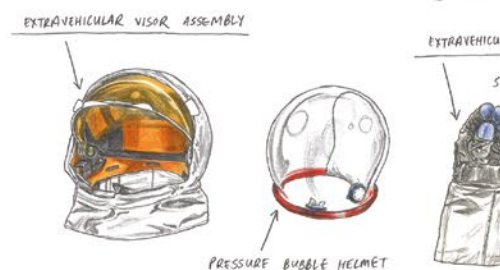

magma

Wholesale
Magma Design
29 Shorts Gardens
London WC2H 9AP
UNITED KINGDOM

+44 (0)20 7240 7970
wholesale@magmabooks.com
www.magma-shop.com

DAVID SPARSHOTT
APOLLO XI
PRINT
700 x 520 mm