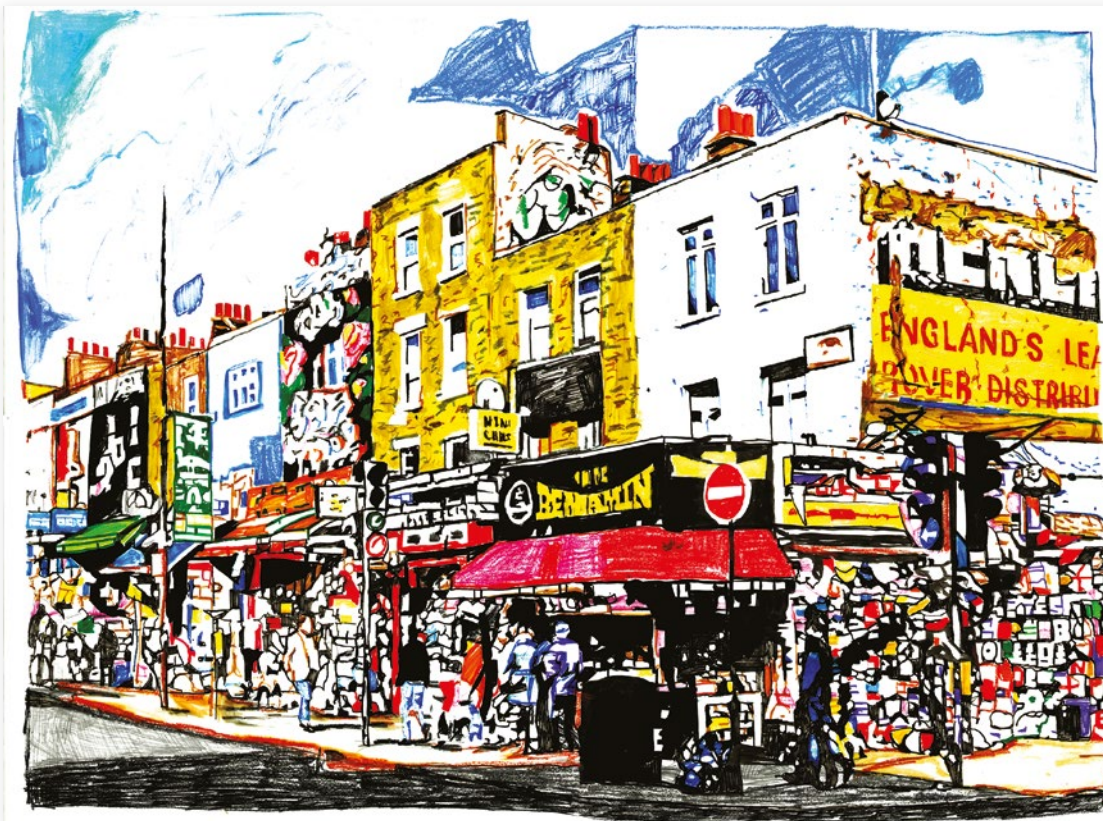

CAMDEN TOWN
PRINT
520 x 700 mm