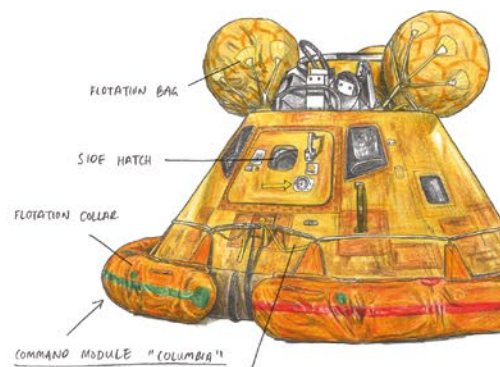

magma

Wholesale
Magma Design
29 Shorts Gardens
London WC2H 9AP
UNITED KINGDOM

+44 (0)20 7240 7970
wholesale@magmabooks.com
www.magma-shop.com

DAVID SPARSHOTT
APOLLO XI
PRINT
700 x 520 mm