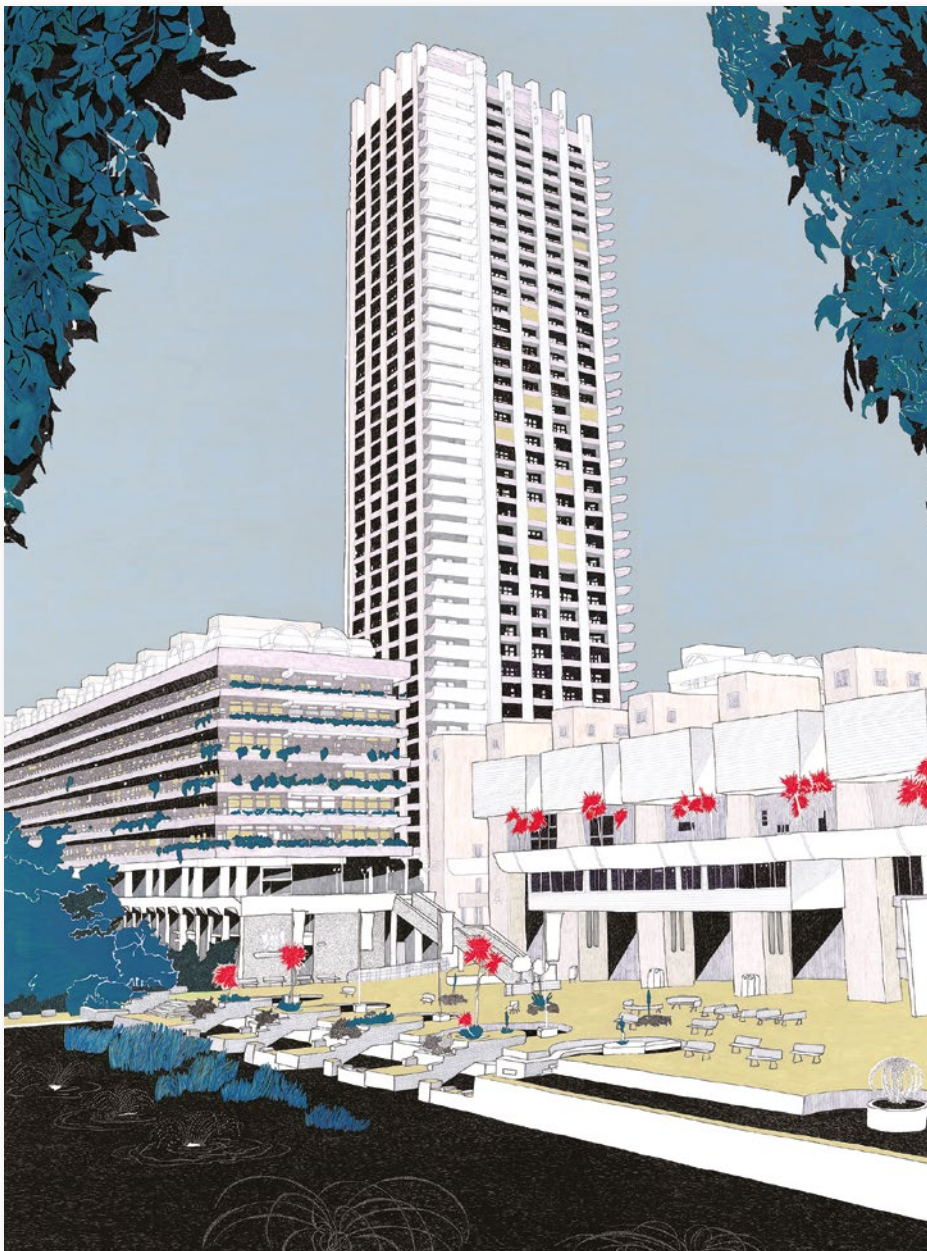

CARINE BRANCOWITZ

Carine Brancowitz is devoted to music and painting, she studied illustration, screen printing and lithography in Paris. Starting out as a Junior Art Director in a chic fashion agency before returning biro-in-hand to the art world - her elegance has attracted brands like Iceberg, Céline, Nokia, SFR, Bic, Silvera, Grohe, Record Makers, Nylon Magazine and Converse. She literally carved her own identity into the artworld with a biro.

BARBICAN
PRINT
700 x 520 mm