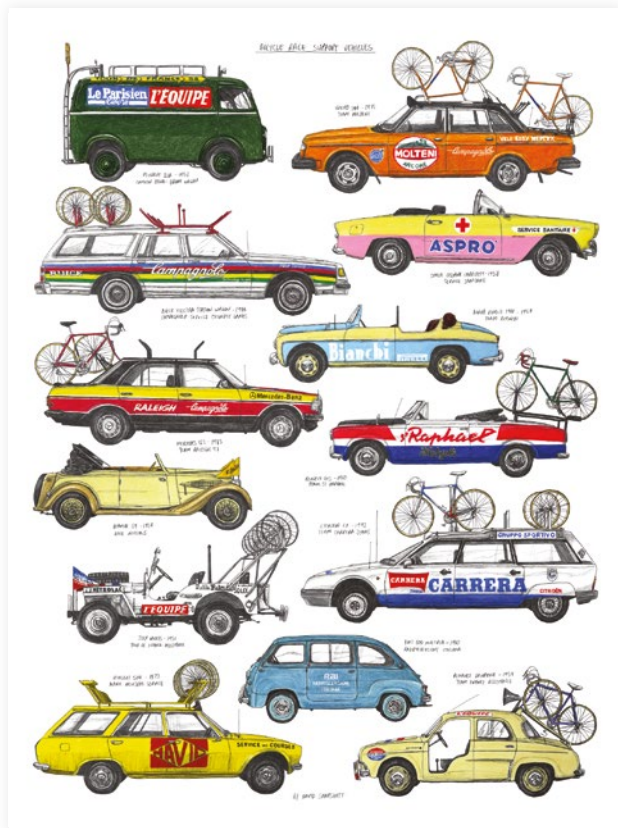

BICYCLE SUPPORT VEHICLES
PRINT
700 x 520 mm