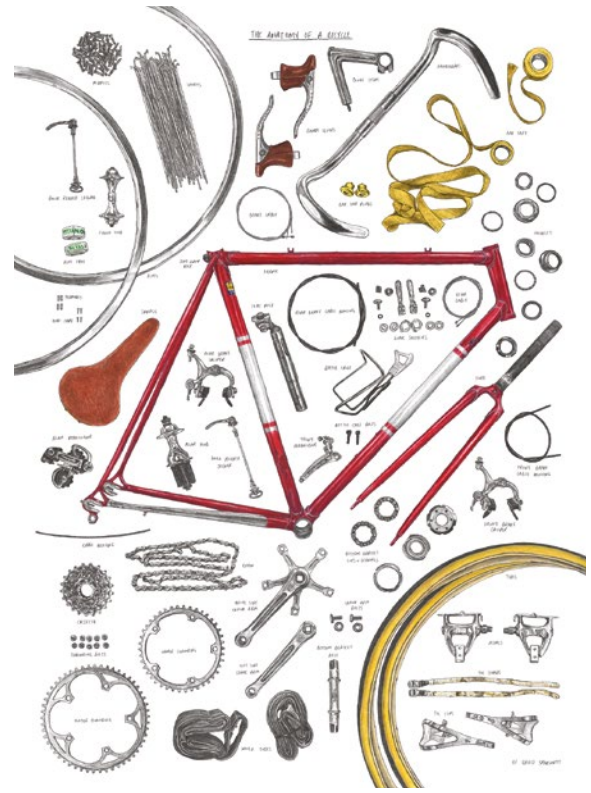

DAVID SPARSHOTT

The last few years have seen a renewed interest in two old-fashioned activities: drawing and cycling. In order to celebrate this charming twin rebirth, Magma has asked keen cyclist and virtuoso draughtsman David Sparshott to produce a series of prints, looking into the ephemeral beauty of both activities, from our fetishistic attachment to pencils and their shadings, to the warm familiarity we feel towards classic bikes and cycling jerseys.

ANATOMY OF A BICYCLE