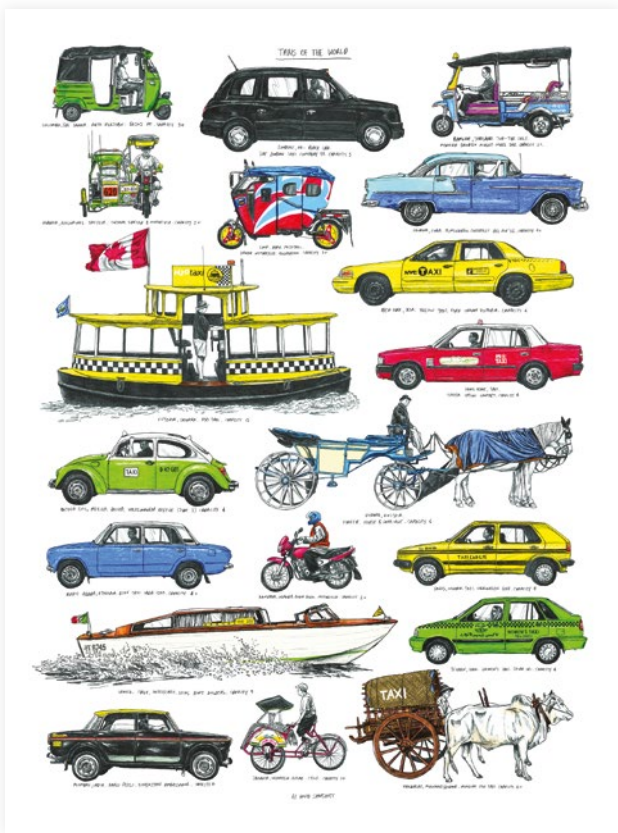

PENCILS CHART  
PRINT

TAXIS OF THE WORLD  
PRINT  
700 x 520 mm

Celebrating 50 years since Neil Armstrong and Edwin “Buzz” Aldrin landed their “Eagle” command module on the southwestern part of Mare Tranquillitatis - the lunar surface, Magma has asked virtuoso draftsman David Sparshott to produce a selected inventory of survival essentials the intrepid astronauts brought