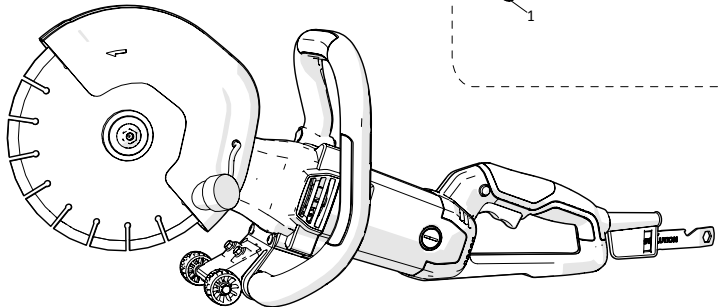

R255

DCT

Service Parts List	V: 010-0004	120V US
255mm Disc Cutter		

evolution
evolutionpowertools.com