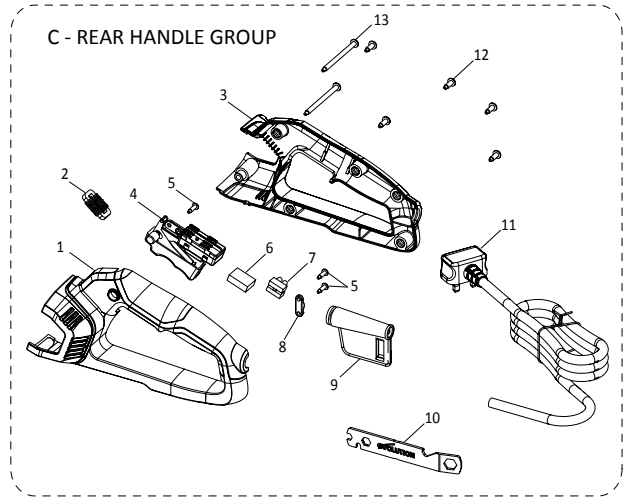

R255

DCT

Service Parts List	V: 010-0004	120V US
255mm Disc Cutter		

evolution
evolutionpowertools.com