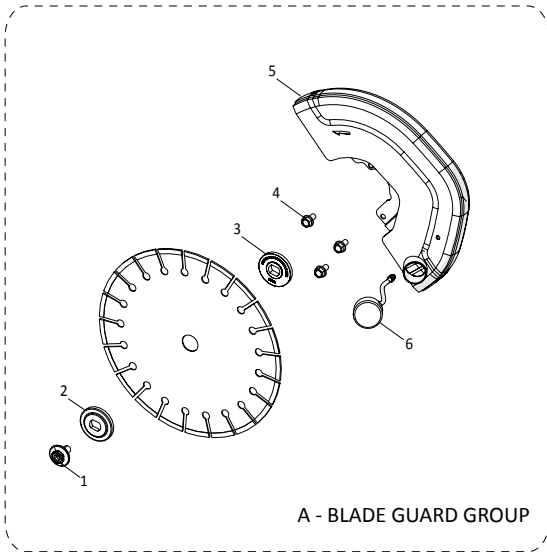

R255

DCT

Service Parts List	V: 010-0004	120V US
255mm Disc Cutter		

evolution
evolutionpowertools.com