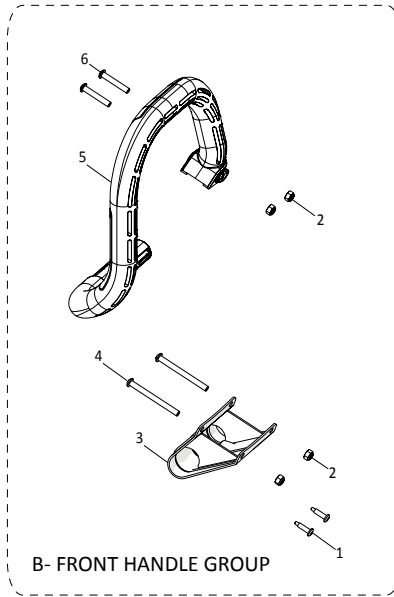

R255

DCT

Service Parts List	V: 010-0004	120V US
255mm Disc Cutter		

evolution
evolutionpowertools.com