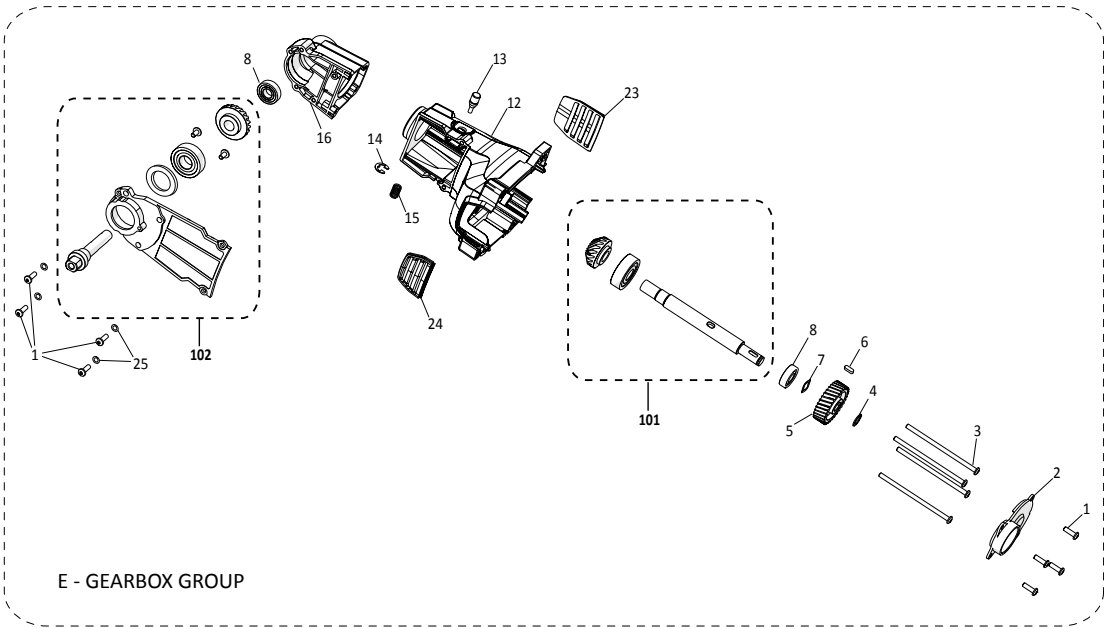

R255

DCT

Service Parts List	V: 010-0004	120V US
255mm Disc Cutter		

evolution
evolutionpowertools.com