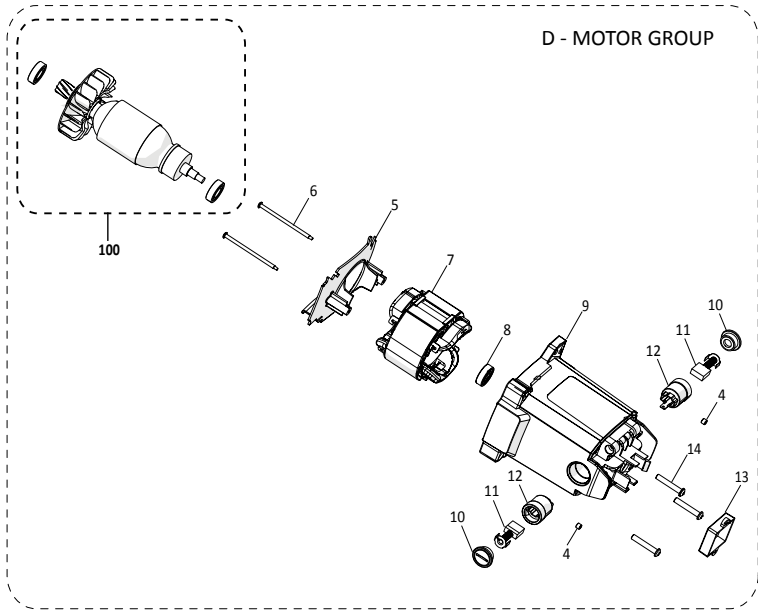

R255

DCT

Service Parts List	V: 010-0004	120V US
255mm Disc Cutter		

evolution
evolutionpowertools.com