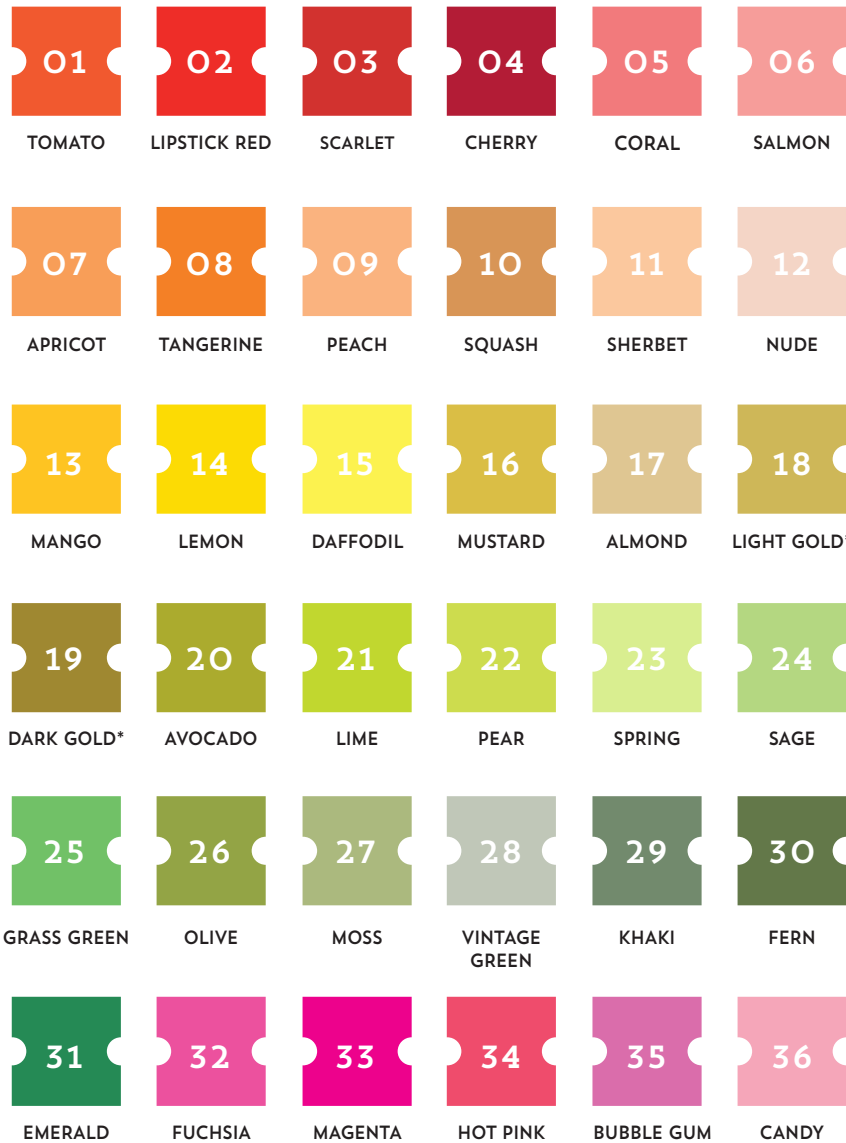

THE swatches

WWW.PROJECTPRETTY.CO.UK

THESE COLOUR SWATCHES ARE AVAILABLE FOR THE FOLLOWING COLLECTIONS:
AMELIA, CARNIVAL, EVA, MILLIE, RETRO VINTAGE, VICTORIA, ZARA

*DIGITALLY PRINTED NON-METALLIC GOLD

THESE COLOUR SWATCHES ARE AVAILABLE FOR THE FOLLOWING COLLECTIONS:
AMELIA, CARNIVAL, EVA, MILLIE, RETRO VINTAGE, VICTORIA, ZARA