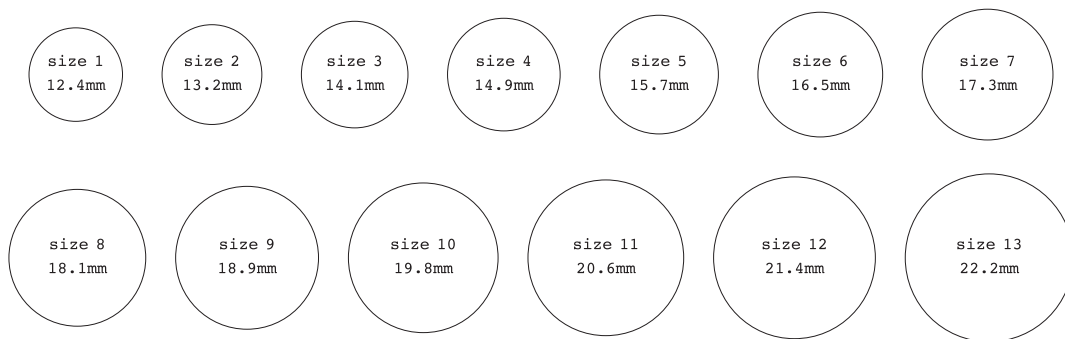

Find Your Ring Size

To find your ring size, print this page
and match one of the circles below with
the inside of one of your rings.

Half sizes are determined if your ring size falls
between two of the circles.

Print page at 100%

Please note that the style of the ring may affect the ring size.
Please print this page at 100% scale. Use a ruler to measure the scale to verify the page is printed correctly.
H.P.F, Christopher cannot be held responsible for any mismeasurement due to this ring sizer. If you have any
questions, please stop by the shop or contact us hpchristopher@hpgpr.com