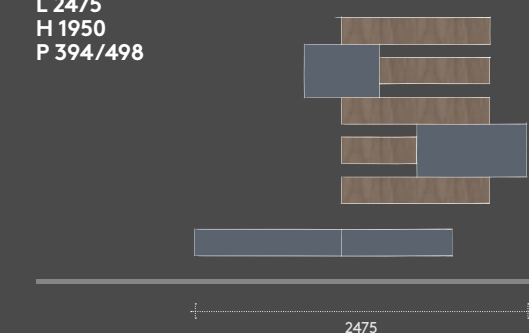

**WALL FINISHES**  
Red: NCS S 5030-Y90R  
Blue: NCS S 6020-R90B

see page 18-19

PROPOSTE DI COMPOSIZIONE / Composition ideas

COMP. KD004A

L 3440  
H 1950  
P 394/498

COMP. KD004B

L 2475  
H 1950  
P 394/498