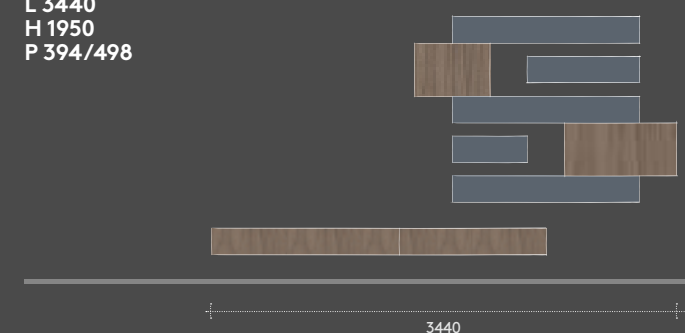

**WALL FINISHES**  
Red: NCS S 5030-Y90R  
Blue: NCS S 6020-R90B

see page 18-19

PROPOSTE DI COMPOSIZIONE / Composition ideas

COMP. KD004A

L 3440  
H 1950  
P 394/498

COMP. KD004B

L 2475  
H 1950  
P 394/498