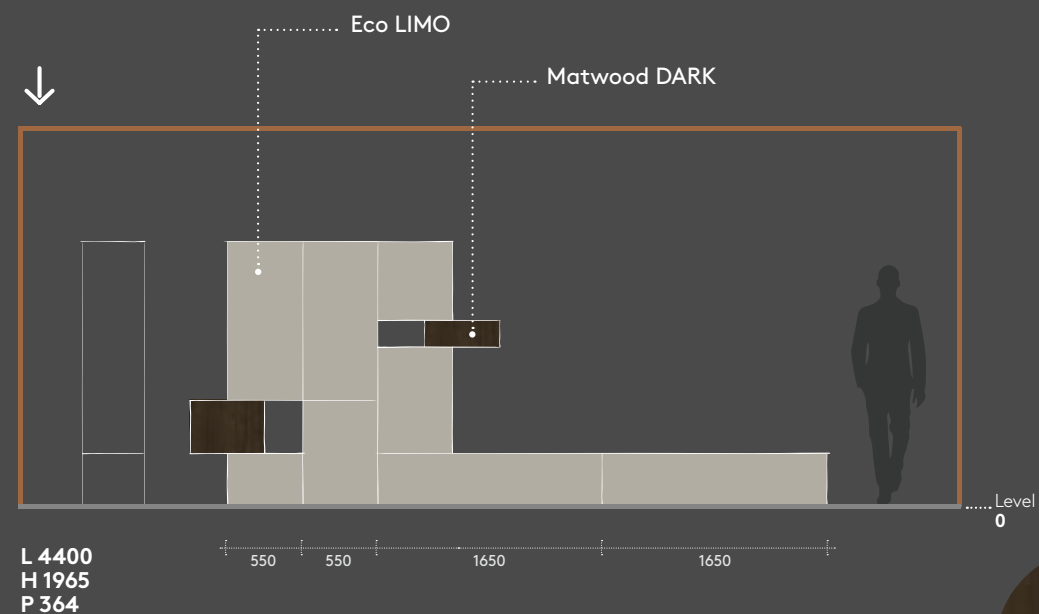

09 /Interior

Dandy collection

KD009

L 4400 H 1965 P 394

FINITURE

Moduli Standard
Eco LIMO

Moduli Fold
Matwood DARK

FINITURE PARETI

Marrone: NCS S 6010-Y30R
Bianco: NCS S 0300-N

vedi pagina 40-41

FINISHES

Standard units
Eco LIMO

Units Fold
Matwood DARK

WALL FINISHES

Brown: NCS S 6010-Y30R
White: NCS S 0300-N

see page 40-41

dandy collection 111 | 112

PROPOSTE DI COMPOSIZIONE / Composition ideas

COMP. KD009A

L 3025
H 1700
P 394

COMP. KD009B

L 2475
H 1700
P 394