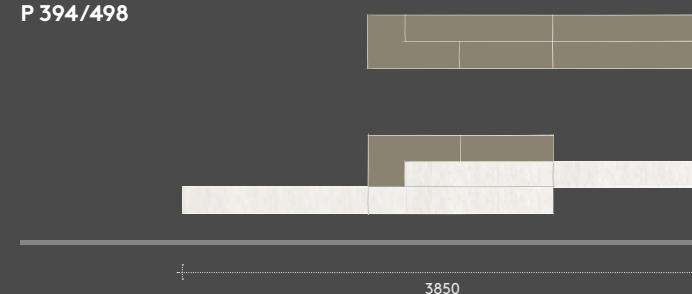

PROPOSTE DI COMPOSIZIONE / Composition ideas

COMP. KD003A

L 3850
H 1700
P 394/498