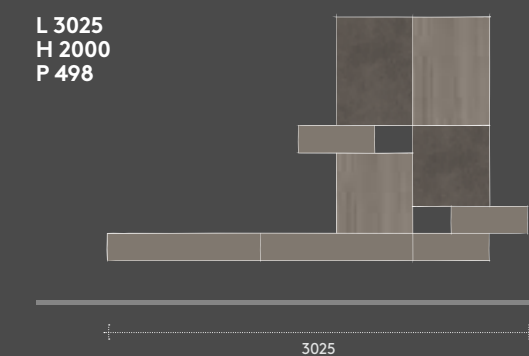

COMP. KD008B

L 3025
H 2000
P 498