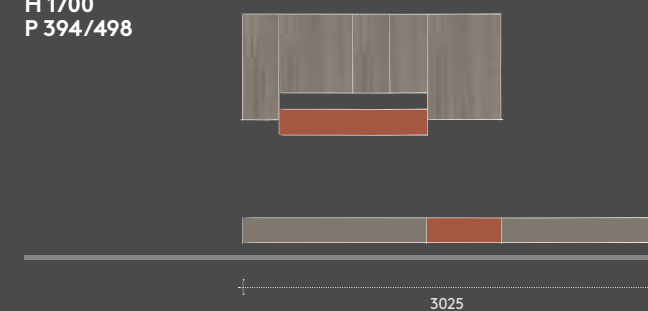

PROPOSTE DI COMPOSIZIONE / Composition ideas

COMP. KD001A

L 3025
H 1700
P 394/498