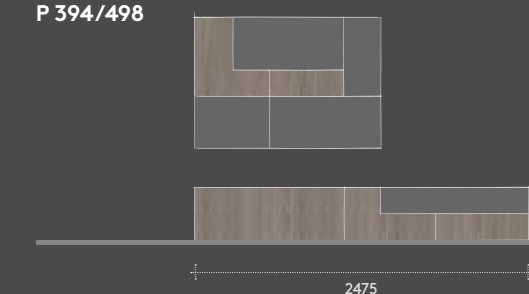

COMP. KD005B

L 2475
H 1800
P 394/498