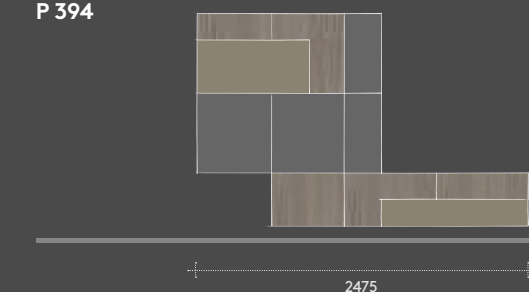

COMP. KD011B

L 2475
H 1560
P 394