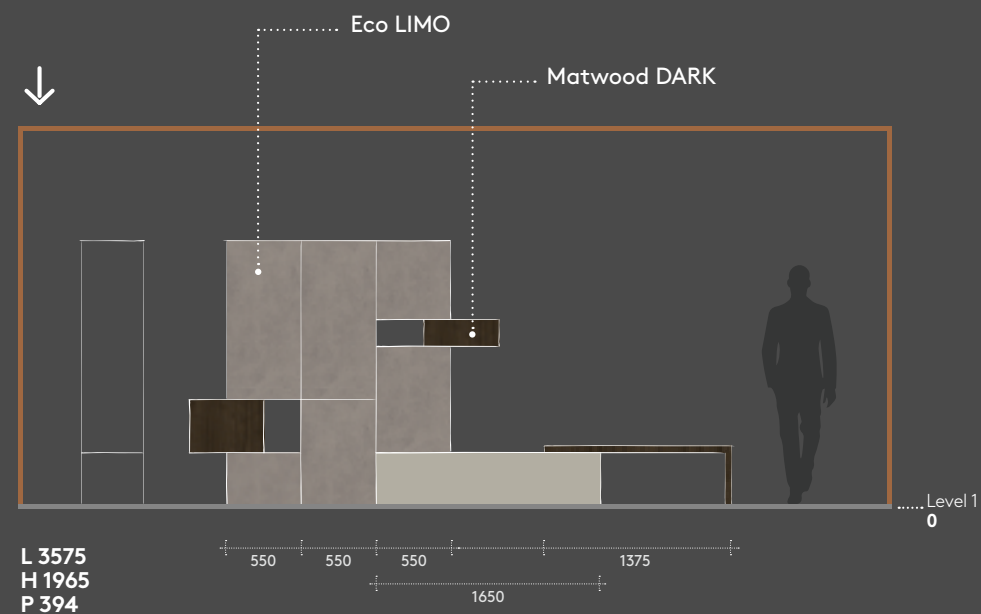

10 /Interior

Dandy collection

KD010

L 3575 H 1965 P 394

FINITURE

Moduli Standard

Eco LIMO con frontali
Ecopelle Buxter FUMO

Moduli Fold

Matwood DARK

Panca a "L"

Matwood DARK

FINITURE PARETI

Verde: NCS S 5010-G50Y
Bianco: NCS S 0300-N

vedi pagina 46-47

FINISHES

Standard units

Eco LIMO with Buxter
FUMO eco-leather fronts

Units Fold

Matwood DARK

Bench "L"

Matwood DARK

WALL FINISHES

Green: NCS S 5010-G50Y
White: NCS S 0300-N

see page 46-47

dandy collection 113 | 114

PROPOSTE DI COMPOSIZIONE / Composition ideas

COMP. KD010A

L 3025
H 1570
P 394

COMP. KD010B

L 2475
H 1570
P 394