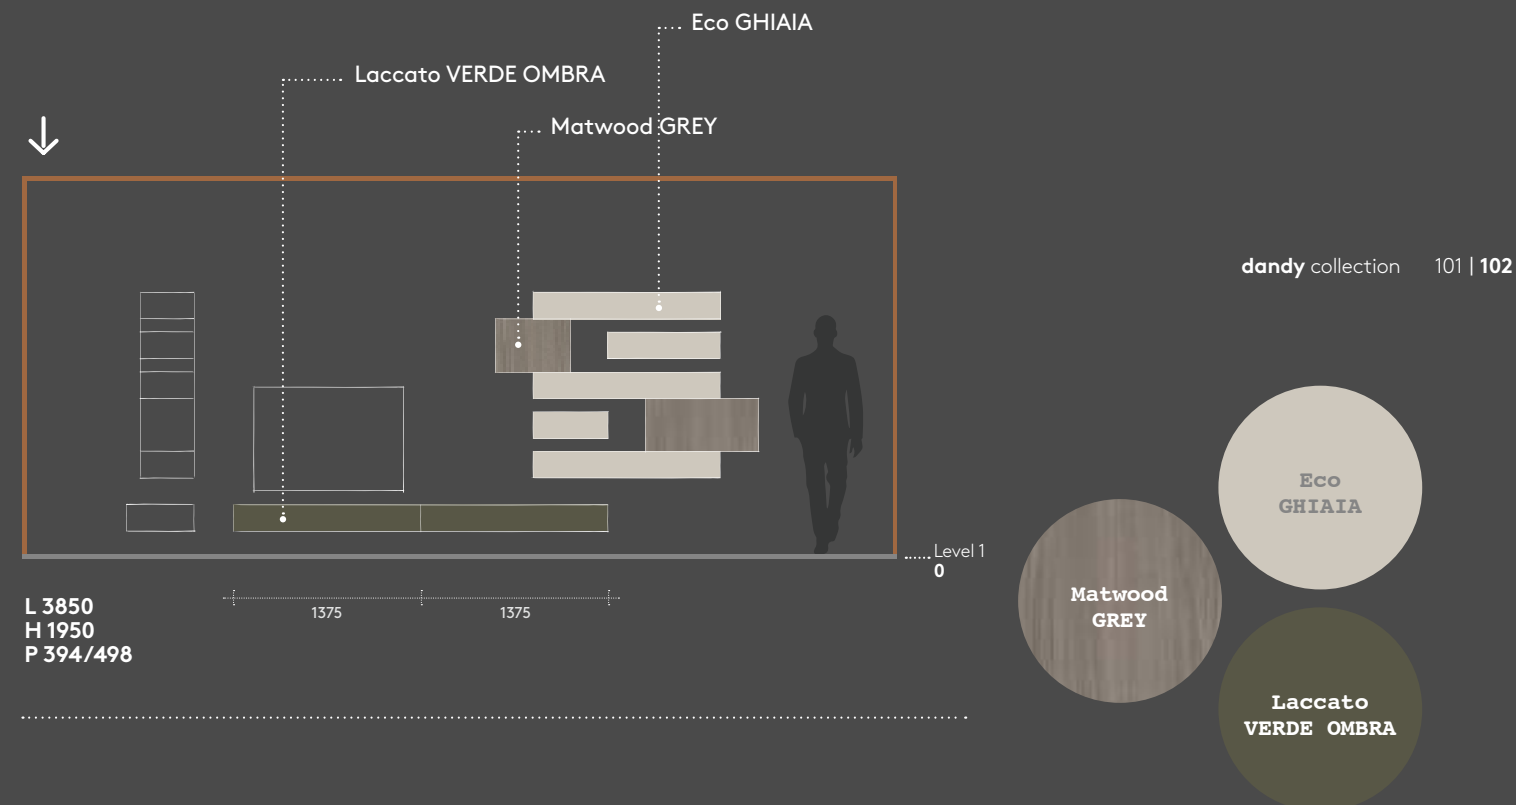

04 /Interior

Dandy collection

FINITURE
P 498
Moduli Standard
Laccato Opaco VERDE OMBRA

P 394
Moduli Standard
Eco GHIAIA

Moduli Fold
Matwood GREY

FINITURE PARETI
Rosso: NCS S 5030-Y90R
Blu: NCS S 6020-R90B

vedi pagina 18-19

FINISHES
P 498
Standard units
Matt lacquered VERDE OMBRA

P 394
Standard units
Eco GHIAIA

Fold Units
Matwood GREY

WALL FINISHES
Red: NCS S 5030-Y90R
Blue: NCS S 6020-R90B

see page 18-19

PROPOSTE DI COMPOSIZIONE / Composition ideas

COMP. KD004A

L 3440
H 1950
P 394/498

COMP. KD004B

L 2475
H 1950
P 394/498