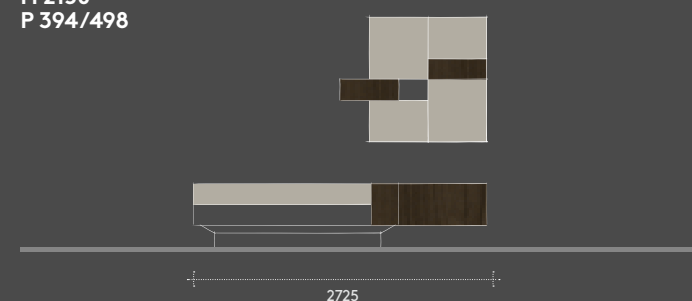

PROPOSTE DI COMPOSIZIONE / Composition ideas

COMP. KD013A

L 2725
H 2150
P 394/498