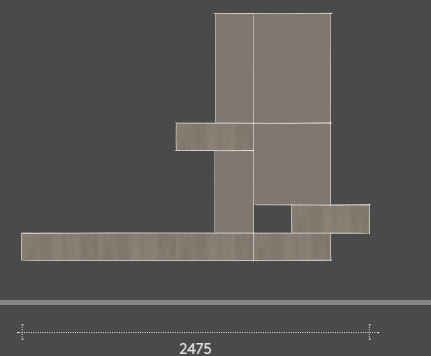

PROPOSTE DI COMPOSIZIONE / Composition ideas

COMP. KD008A

L 2475
H 2000
P 498