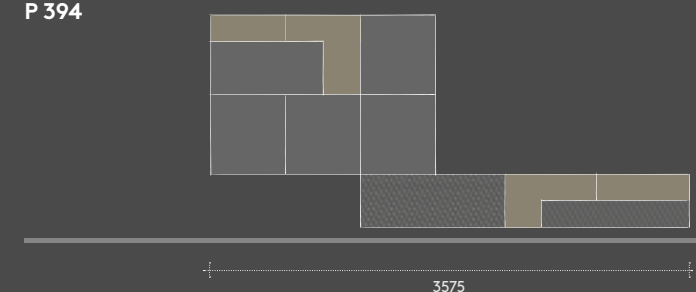

PROPOSTE DI COMPOSIZIONE / Composition ideas

COMP. KD011A

L 3575
H 1560
P 394