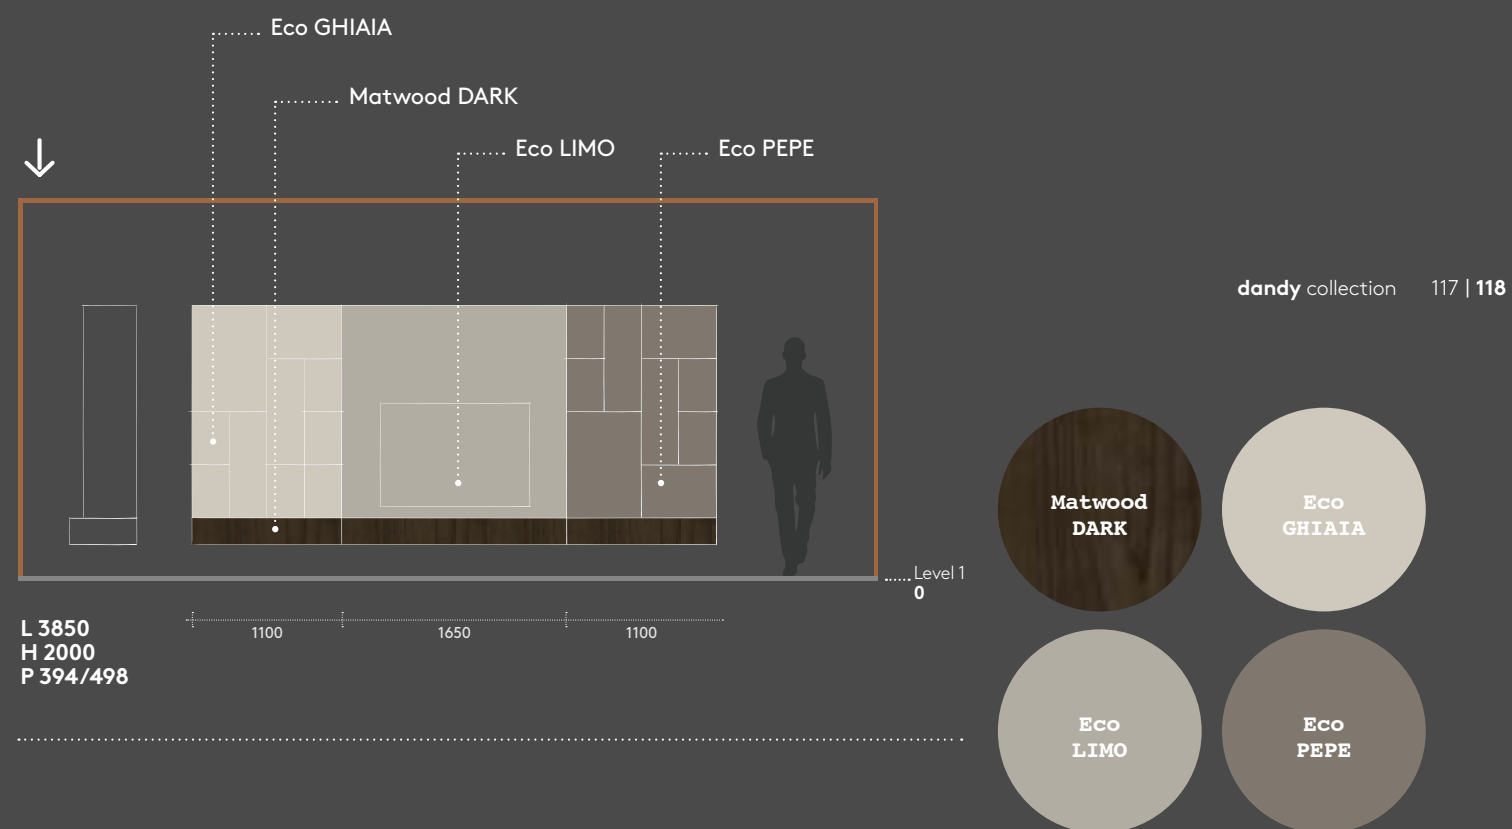

PROPOSTE DI COMPOSIZIONE / Composition ideas

COMP. KD012A

L 2200
H 2000
P 394/498

COMP. KD012B

L 2475
H 2000
P 394/498