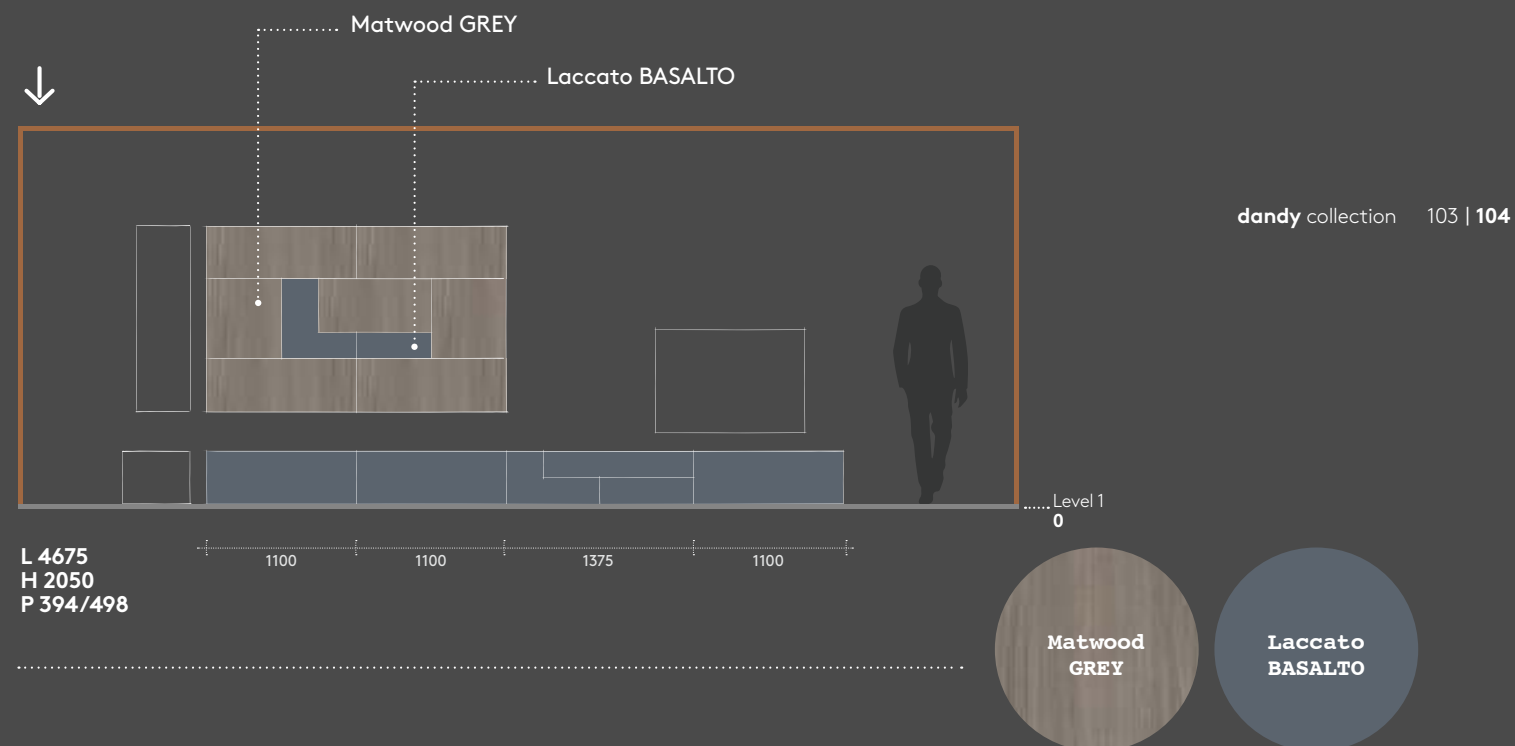

05 /Interior

Dandy collection

FINITURE

P 498

Moduli Standard

Laccato Opaco BASALTO

P 394

Moduli Standard

Matwood GREY

P 498

Moduli Inside

Laccato Opaco BASALTO

P 394

Moduli Inside

Laccato Opaco BASALTO
con frontale Matwood GREY

FINITURE PARETI

Rosa: NCS S 4010-Y90R

Verde: NCS S 7010-B30G

vedi pagina 22-23

FINISHES

P 498

Standard units

Matt lacquered BASALTO

P 394

Standard units

Matwood GREY

P 498

Inside units

Matt lacquered BASALTO

P 394

Inside units

Matt lacquered BASALTO
with front Matwood GREY

WALL FINISHES

Pink: NCS S 4010-Y90R

Green: NCS S 7010-B30G

see page 22-23

PROPOSTE DI COMPOSIZIONE / Composition ideas

COMP. KD005A

L 3575
H 1800
P 394/498

COMP. KD005B

L 2475
H 1800
P 394/498