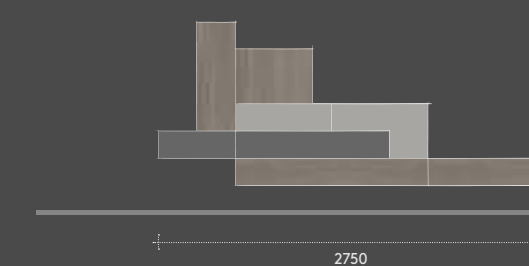

COMP. KD007B

L 2750
H 1365
P 394/498