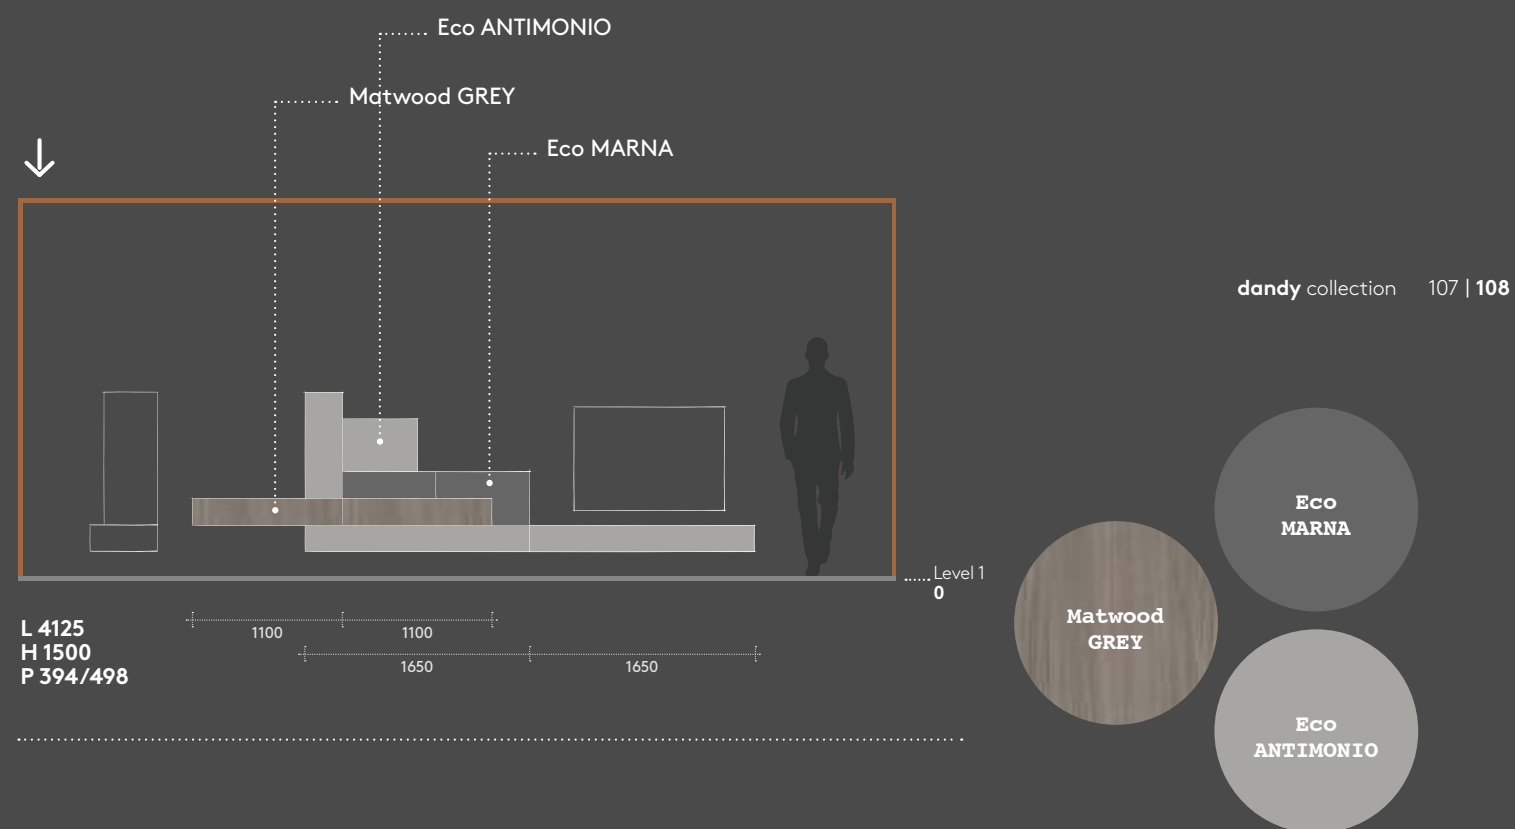

Combo tables  
Eco ANTIMONIO / Matwood GREY  
Eco MARNA

**WALL FINISHES**  
Yellow: NCS S 3030-Y10R  
Blue: NCS S 6020-R90B  
White: NCS S 0300-N

see page 30-31

**PROPOSTE DI COMPOSIZIONE / Composition ideas**