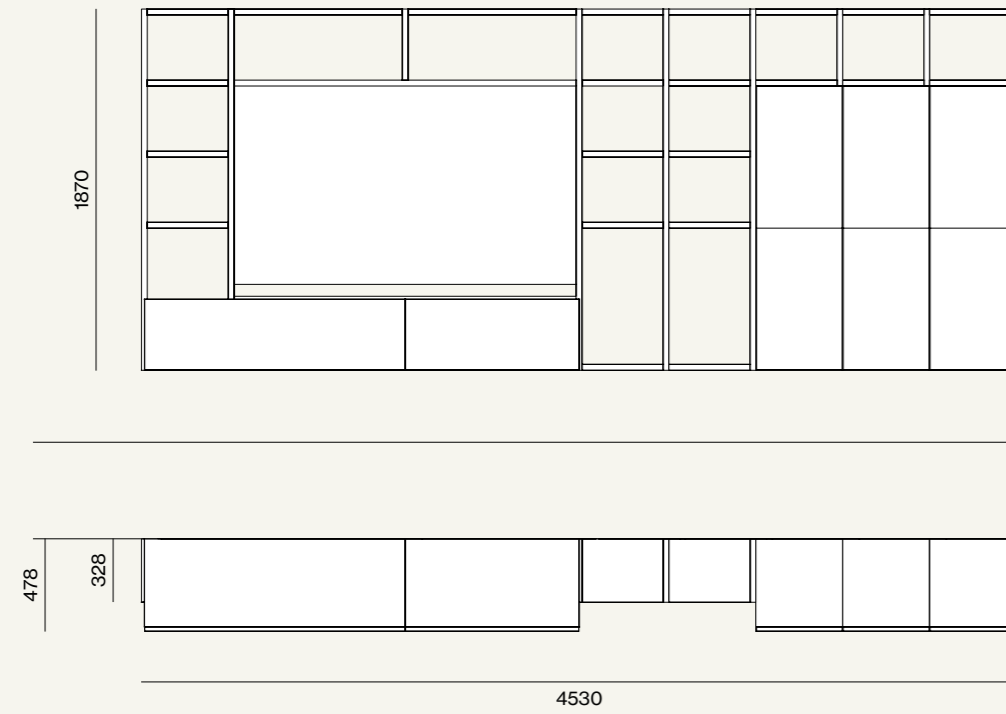

Elementi/Elements

- Libreria a spalla sospesa/Hanging bookcase
- Pensili Compongo/Compongo wall units