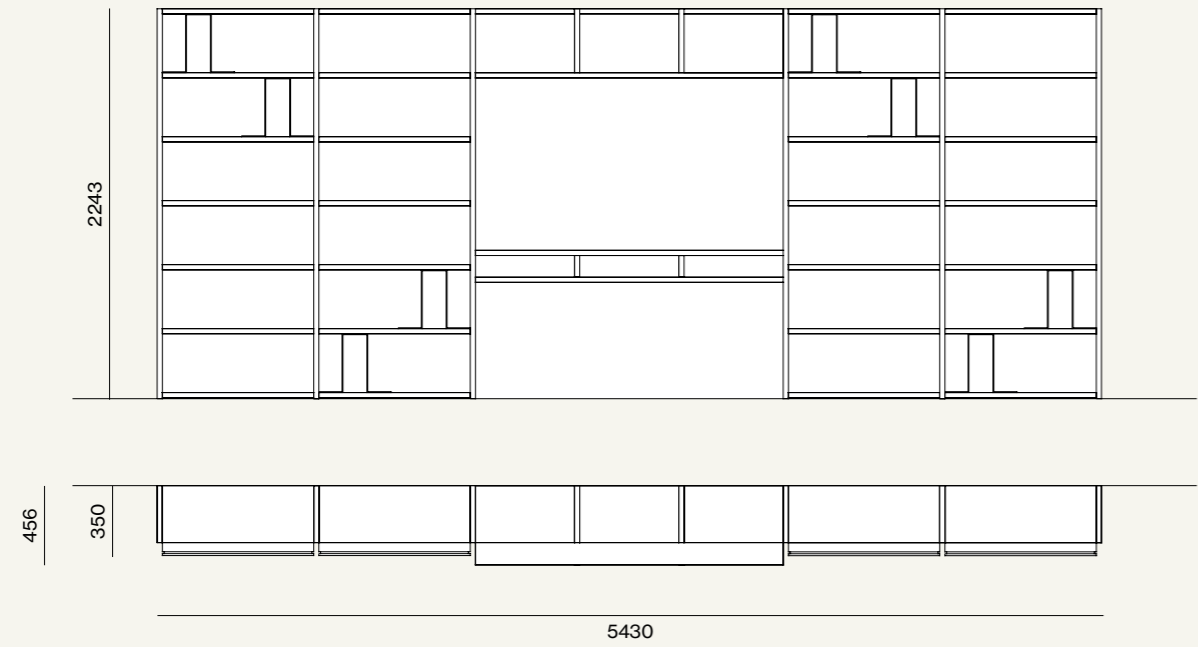

Composizione/Composition

Elementi/Elements

- Libreria a spalla/Bookcase
- Pensili Compongo/Compongo wall units
- Elemento spessore 50 mm/50 mm element