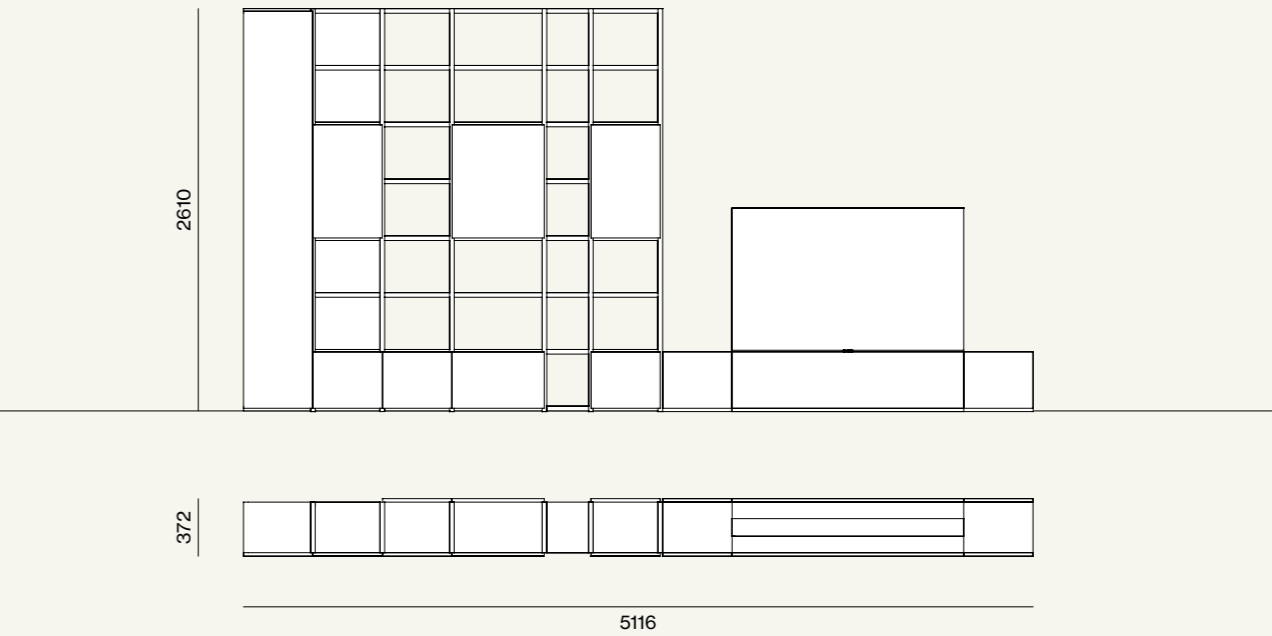

Elementi/Elements

- Tavolo Sambuco/Sambuco table
- Sedia Gemma/Gemma chair