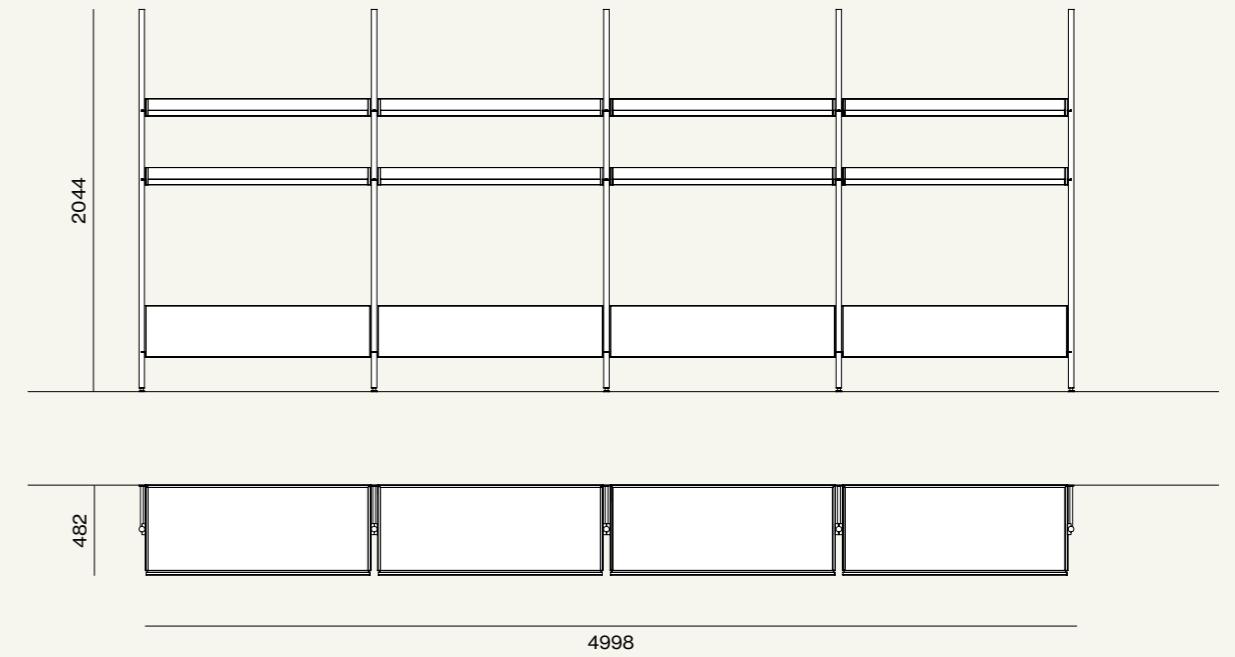

Accessori/Accessories

Elementi/Elements

- Libreria Palko/Palko bookcase
- Tavolini Gelso/Gelso coffee tables