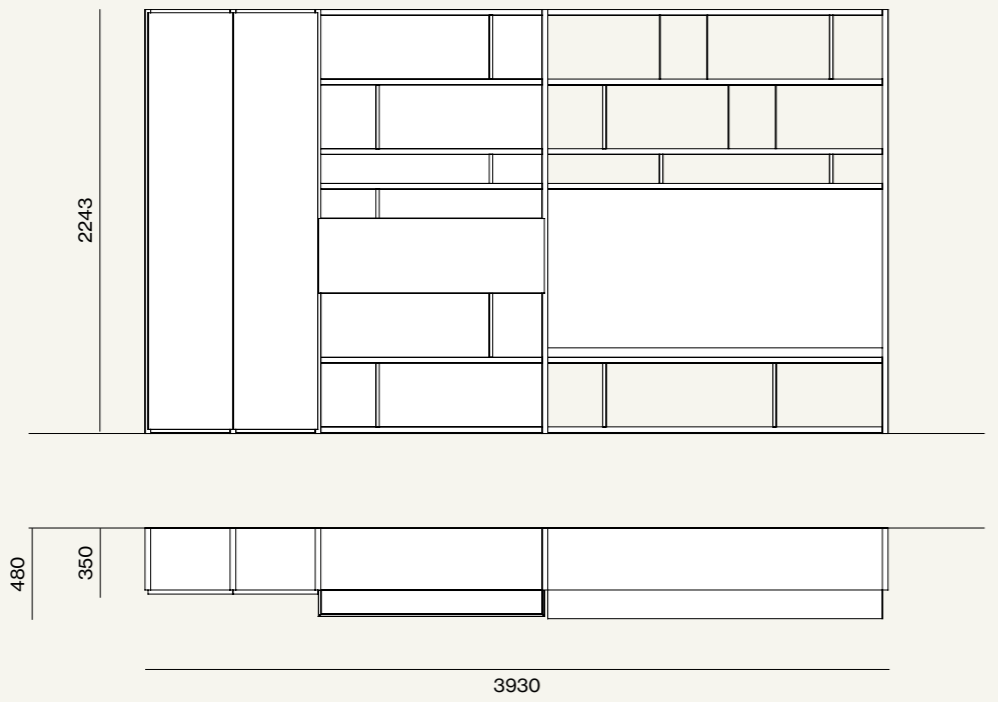

Composizione/Composition

Elementi/Elements

- Libreria a spalla/Bookcase
- Consolle/Console