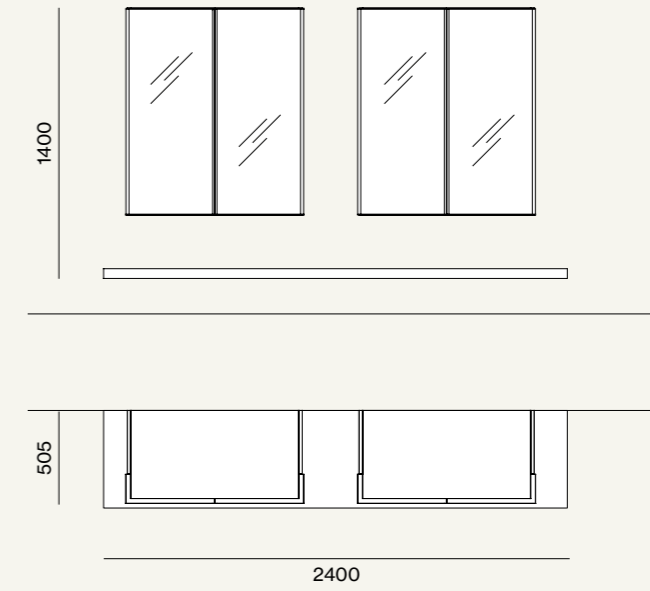

- Elementi vetrina Teka/Teka wall units
- Tavolini Ginestra/Ginestra coffee tables