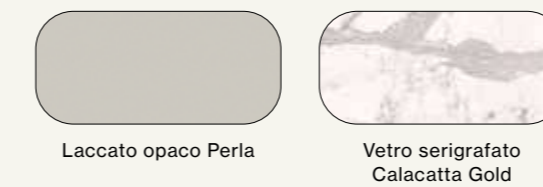

Finiture/Finishes: