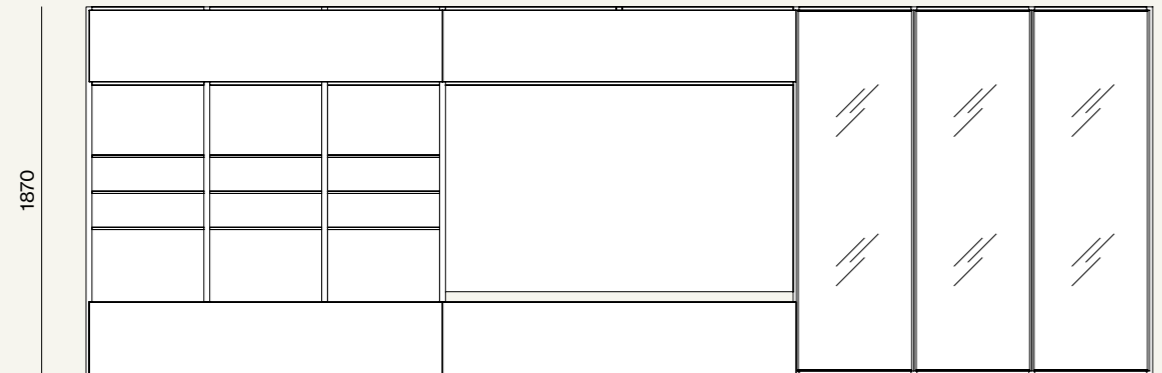

Composizione/Composition

Elementi/Elements

- Libreria a spalla sospesa/Hanging bookcase
- Basi sospese Modulo/Modulo hanging base units

1870

350

5430

Finiture/Finishes: