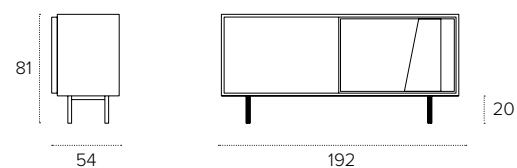

3660
 Emperador
 Emperador

3616
 Alabastro
 Alabaster

MISURE / Size

L 192 P 54 H 81/20 cm

VERSUS 210

MADIA / SIDEBOARD
COD. MA101

Madia con due ante e tre cassetti in laminato effetto legno castoro 1724.

Laminate sideboard with two doors and three drawers in 1724 beaver wood-effect laminate.