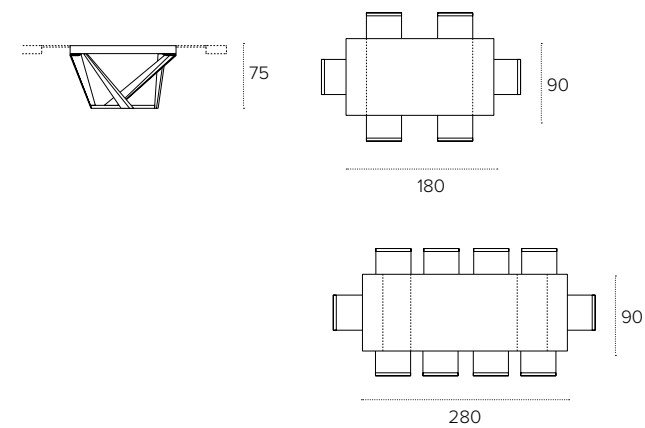

APOLLO

TAVOLO ALLUNGABILE / EXTENDABLE TABLE
COD. TA1C4 - TOP 160/240X90 cm

Piano ed allunghe laterali in laminato effetto legno Rustico bianco 1728.

Top and side extensions in White country 1728 wood-effect laminate.

Plateau et allonges latérales en stratifié effet bois Rustique blanc 1728.

Encimera y extensibles laterales en laminado efecto madera Rustico blanco 1728.

FINITURE / Finishes

STRUTTURA / Frame
metallo / metal

0108
Bianco
White

0112
Bronzo
Bronze

0122
Grafite
Graphite

0139
Terra
Earth

0640
Spazzolato Argento
Silver Brushed

0110
Nero
Black

PIANO / Top
laminato / laminate

1724
Castoro
Beaver

1727
Rustico
Country

1728
Rustico bianco
White country

PIANO / Top
laminato spazzolato /
brushed laminate

1L62
Argilla
Clay

1L46
Vulcano
Volcano

MISURE / Size

APOLLO 180 COD. TA1C3 L 180/280 P 90 H 75 cm