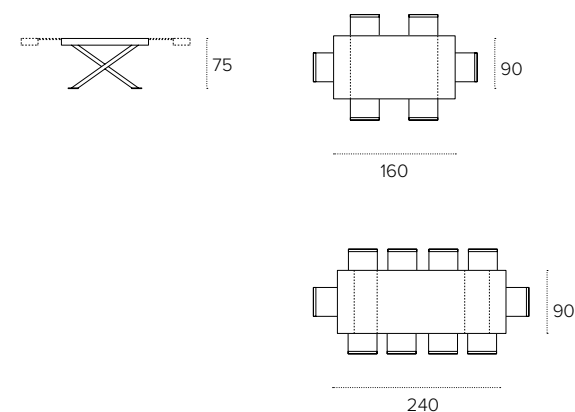

Sedia/Chair/Chaise/Silla MALAGA SE195.

FINITURE / Finishes

STRUTTURA E PIANO /
Frame and top finishing

1724
Castoro
Beaver

1727
Rustico
Country

1728
Rustico bianco
White country

MISURE / Size

L 160/240 P 90 H 75 cm