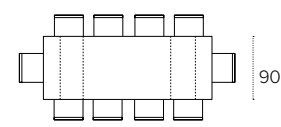

FINITURE / Finishes

STRUTTURA E PIANO /
Frame and top finishing

1724
Castoro
Beaver

1727
Rustico
Country

1728
Rustico bianco
White country

MISURE / Size

L 180/280 P 90 H 75 cm

180