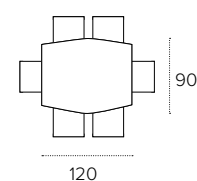

PIANO / Top
 vetro / glass

2108
 Extra bianco
 Extra white

MISURE / Size

L 120 / 200 P 90 H 75 cm

75

120

90

200