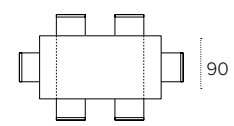

FINITURE / Finishes

STRUTTURA E PIANO /
Frame and top finishing

1724
Castoro
Beaver

1727
Rustico
Country

1728
Rustico bianco
White country

MISURE / Size

L 180/280 P 90 H 75 cm

180