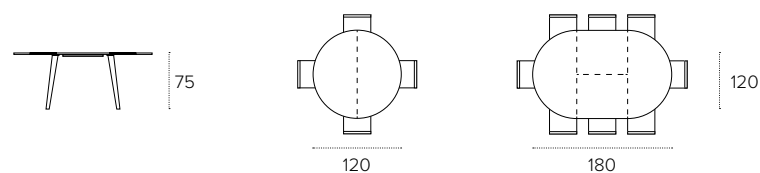

1727
 Rustico
 Country

1728
 Rustico Bianco
 White Country

PIANO / Top
 laminato spazzolato /
 brushed laminate

1L46
 Argilla
 Clay

1L62
 Vulcano
 Volcano

MISURE / Size

L 120/180 P 120 H 75 cm

FLUTE