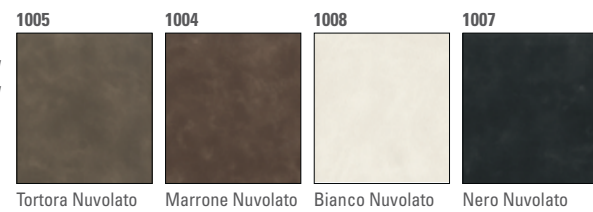

L 44 P 52 H 91
 Sedia in Tessuto
 Fabric chair
 Chaises en tissu
 SEL004/303/G

L 44 P 52 H 91
 Sedia in Ecopelle
 Faux leather chair
 Chaises en cuir fauteuil
 SEL004/1007

Roma

MADE IN ITALY

Vedi pag. 241
 See page 241
 Voir page 241