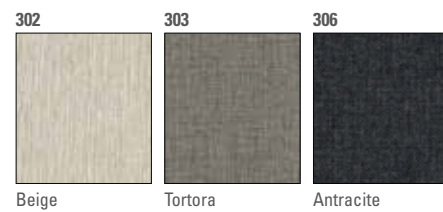

L 44 P 52 H 91
 Sedia in Tessuto
 Fabric chair
 Chaises en tissu
 SEL004/303/G

L 44 P 52 H 91
 Sedia in Ecopelle
 Faux leather chair
 Chaises en cuir fauteuil
 SEL004/1007

Roma

MADE IN ITALY

Vedi pag. 241
 See page 241
 Voir page 241