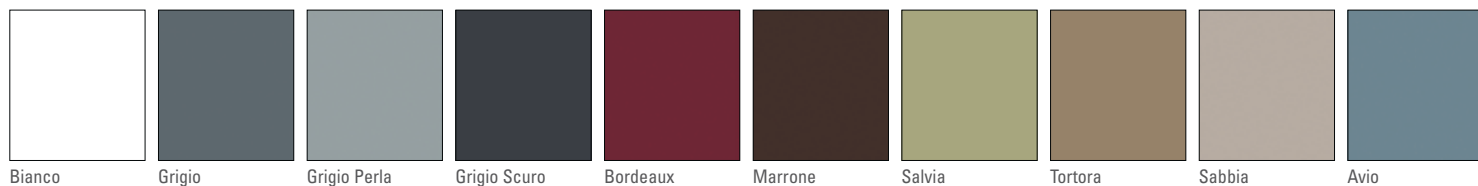

Bakhita

L 52 P 52 H 87
Sedia in polipropilene
Polypropylene chair
Chaise en polypropylène
SEG380