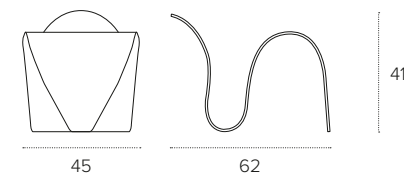

FINITURE / Finishes

VETRO / Glass

2001
Trasparente
Transparent

MISURE / Size

L 45 P 62 H 41 cm