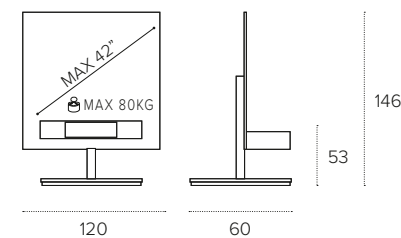

FINITURA PORTA DVD /
 Dvd holder finishing

VETRO / Glass

2108
 Extra bianco
 Extra white

MISURE / Size

Ø 62 H 171 cm

VISION

PORTA TV / TV HOLDER
 COD. PP113

Porta tv orientabile in vetro curvato con struttura in metallo verniciato.
 Revolving curved glass tv-holder with painted metal frame.