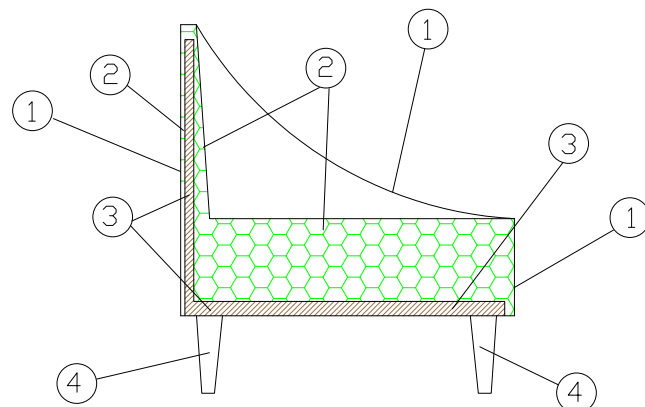

SIKKA

Sikka is a collection consisting of an armchair and a sofa. Different models, comfort guaranteed in each solution. Square profile, softened by the curved section of the thin armrest, designed not only to complete the design of the seat, but above all to ensure greater comfort.

Collection of seats designed to ensure aesthetics and comfort.

- 1 - dacron® fiber 100 gr;
- 2 - high resilience polyurethane foam of different densities;
- 3 - structural frame in plywood;
- 4 - feet/base in stained massive wood.

DIMENSIONS

P 60

2P

B 61

2P

FEET AND BASES

P 60 h 21 P 61 h 21

FEET-BASE FINISHINGS