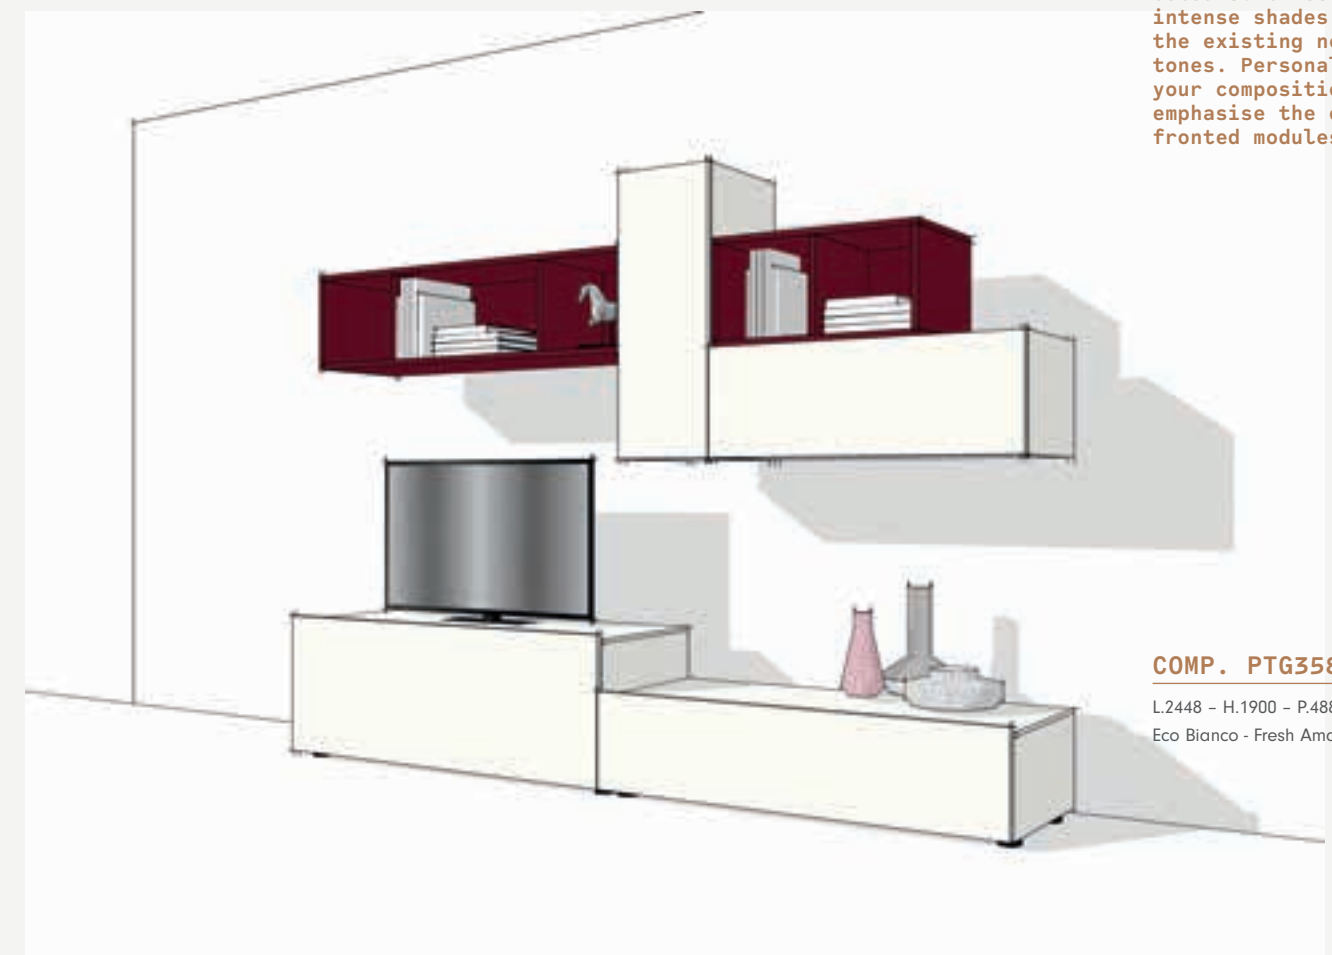

COMP. PTG358

L.2448 - H.1900 - P.488
Eco Bianco - Fresh Amarena