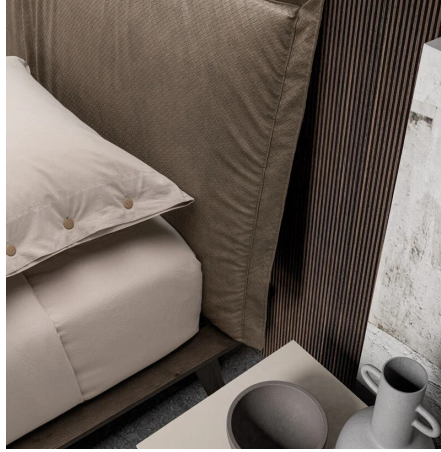

Beds

Morgan

Morgan is a double bed with an upholstered headboard, to be covered in fabric, eco-leather or leather, chosen from the many options offered by the Dall'Agnese range. The headboard is shaped like a large cushion with the stitching clearly visible.

CONTEMPORARY BED DESIGN

Morgan is a contemporary classic. It is a bed with a wooden bed frame with an inclined section and matching feet that create movement and acquire lightness because they are bent in the opposite direction. The accurate workmanship emphasises the craftsmanship and exclusivity of Made in Italy. The choice of the linear and rigorous design of the Katana night stand adds further character to the ensemble.