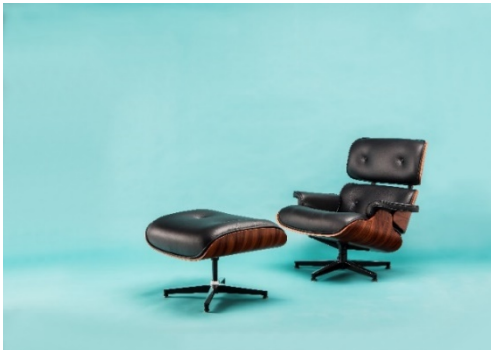

ART. 1800 ARMCHAIR

rosewood bentwood shell
foam padding
upholstery in fabric, leather or eco-leather

armchair dimensions: W82 x D35 x H85 cm
available in various wood essences
base and accessories also available in brushed steel