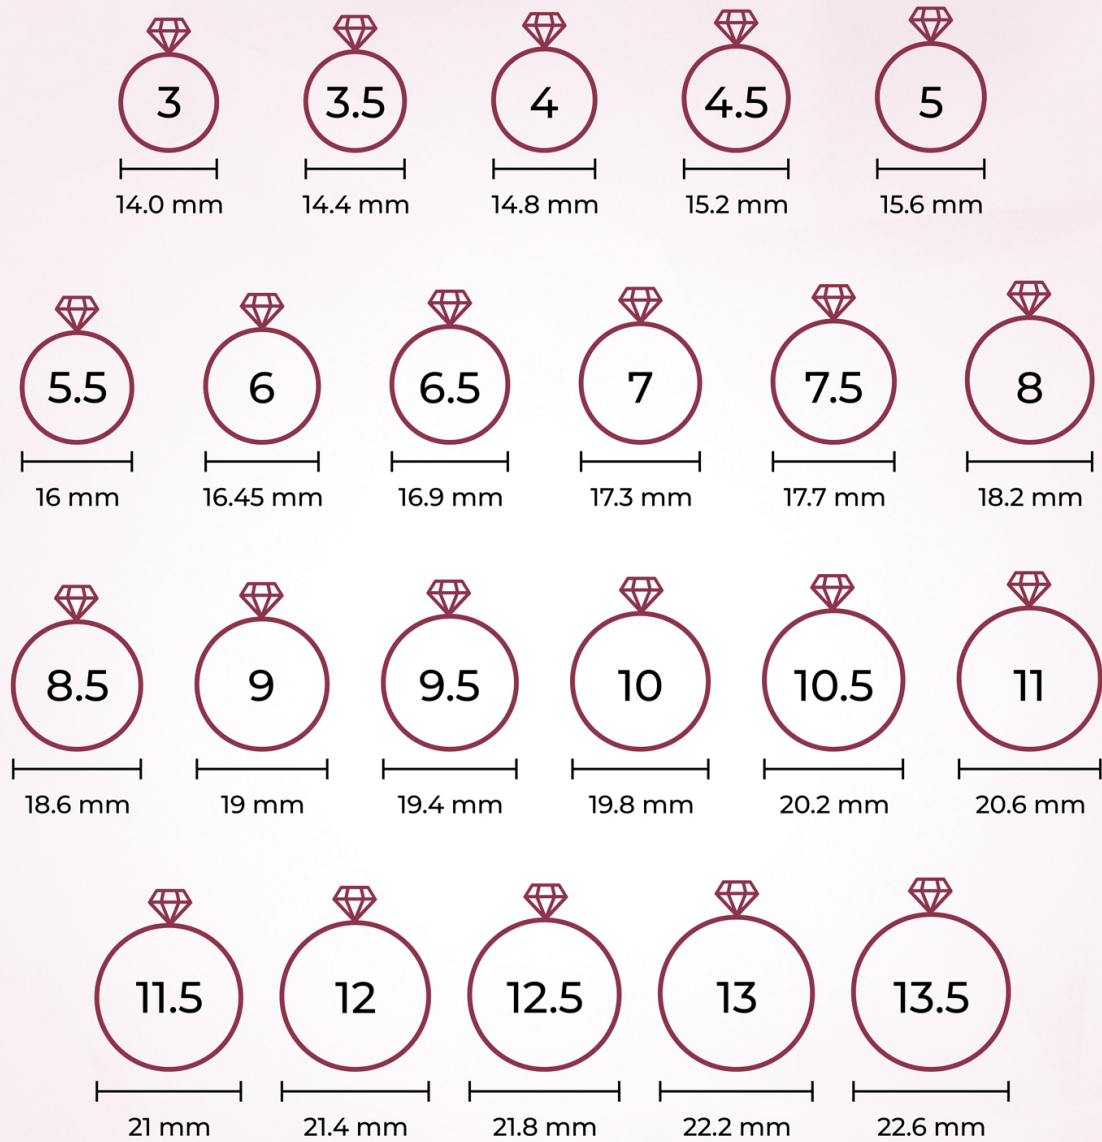

RING SIZE CHART

PICK THE CLOSEST
MEASUREMENT ON THE
RING SIZE CHART TO FIND
YOUR RING SIZE