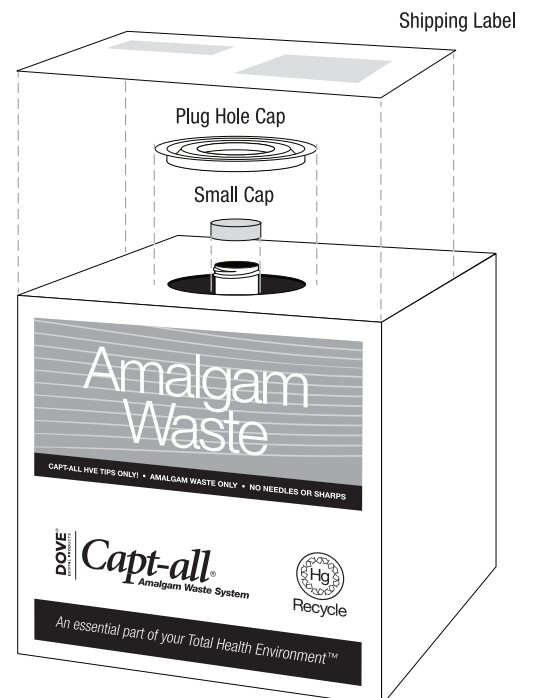

Directions for Use

1. **Capt-all[®] Amalgam Tips** are designed for single use (one per patient).
2. **Do not Reuse or Autoclave the Capt-all[®] tip.**
3. The **Capt-all[®]** tip is designed for HVE (high volume evacuation) when removing or placing amalgams.*
4. Place the short end of the **Capt-all[®] Amalgam Capture Tips** on the HVE valve normally used for HVE tips. (see **Figure A**)
5. When the capture tip is reaching the maximum fill volume, there will be a noticeable drop in the vacuum rate, which signals the time to change the capture tip.
6. **Time to replace the capture tip.** The vacuum rate will completely stop when the capture tip is full.
7. After use of the **Capt-all[®] Amalgam Capture Tips**, record the miscellaneous Insurance Code D9999 (Amalgam Removal Compliance) in the patient's chart for billing and tracking.
8. Place the **Capt-all[®] Amalgam Capture Tips** in the provided lined recycle container. Replace the provided small cap and firmly tighten it on the recycle container. **Keep the provided small cap on the recycle container when not in use or in storage.**
9. When the recycle container is full, visit **DoveDentalProducts.com/Capt-all/recycle** or **1-855-800-6383 (DOVE)** to receive your prepaid shipping label.
10. After receiving your prepaid shipping label, tighten the small cap securely onto the recycle container. Next place the plug hole cap over the container opening and tape the prepaid shipping label over the plug hole cap. (see **Figure B**). Call for shipper pickup.
11. Our recycler will send you a receipt that you met EPA guidelines for recycling your amalgam waste.
12. To reorder **Capt-all[®]** call customer service at **1-855-800-6383**.

Figure A

Figure B

* Do not use the cuspidor, saliva ejector or other supplemental suction devices when removing amalgams with **Capt-all[®]**.

Patent No.: 8,393,898 Others Pending

Made in the U.S.A.

Reorder Numbers: