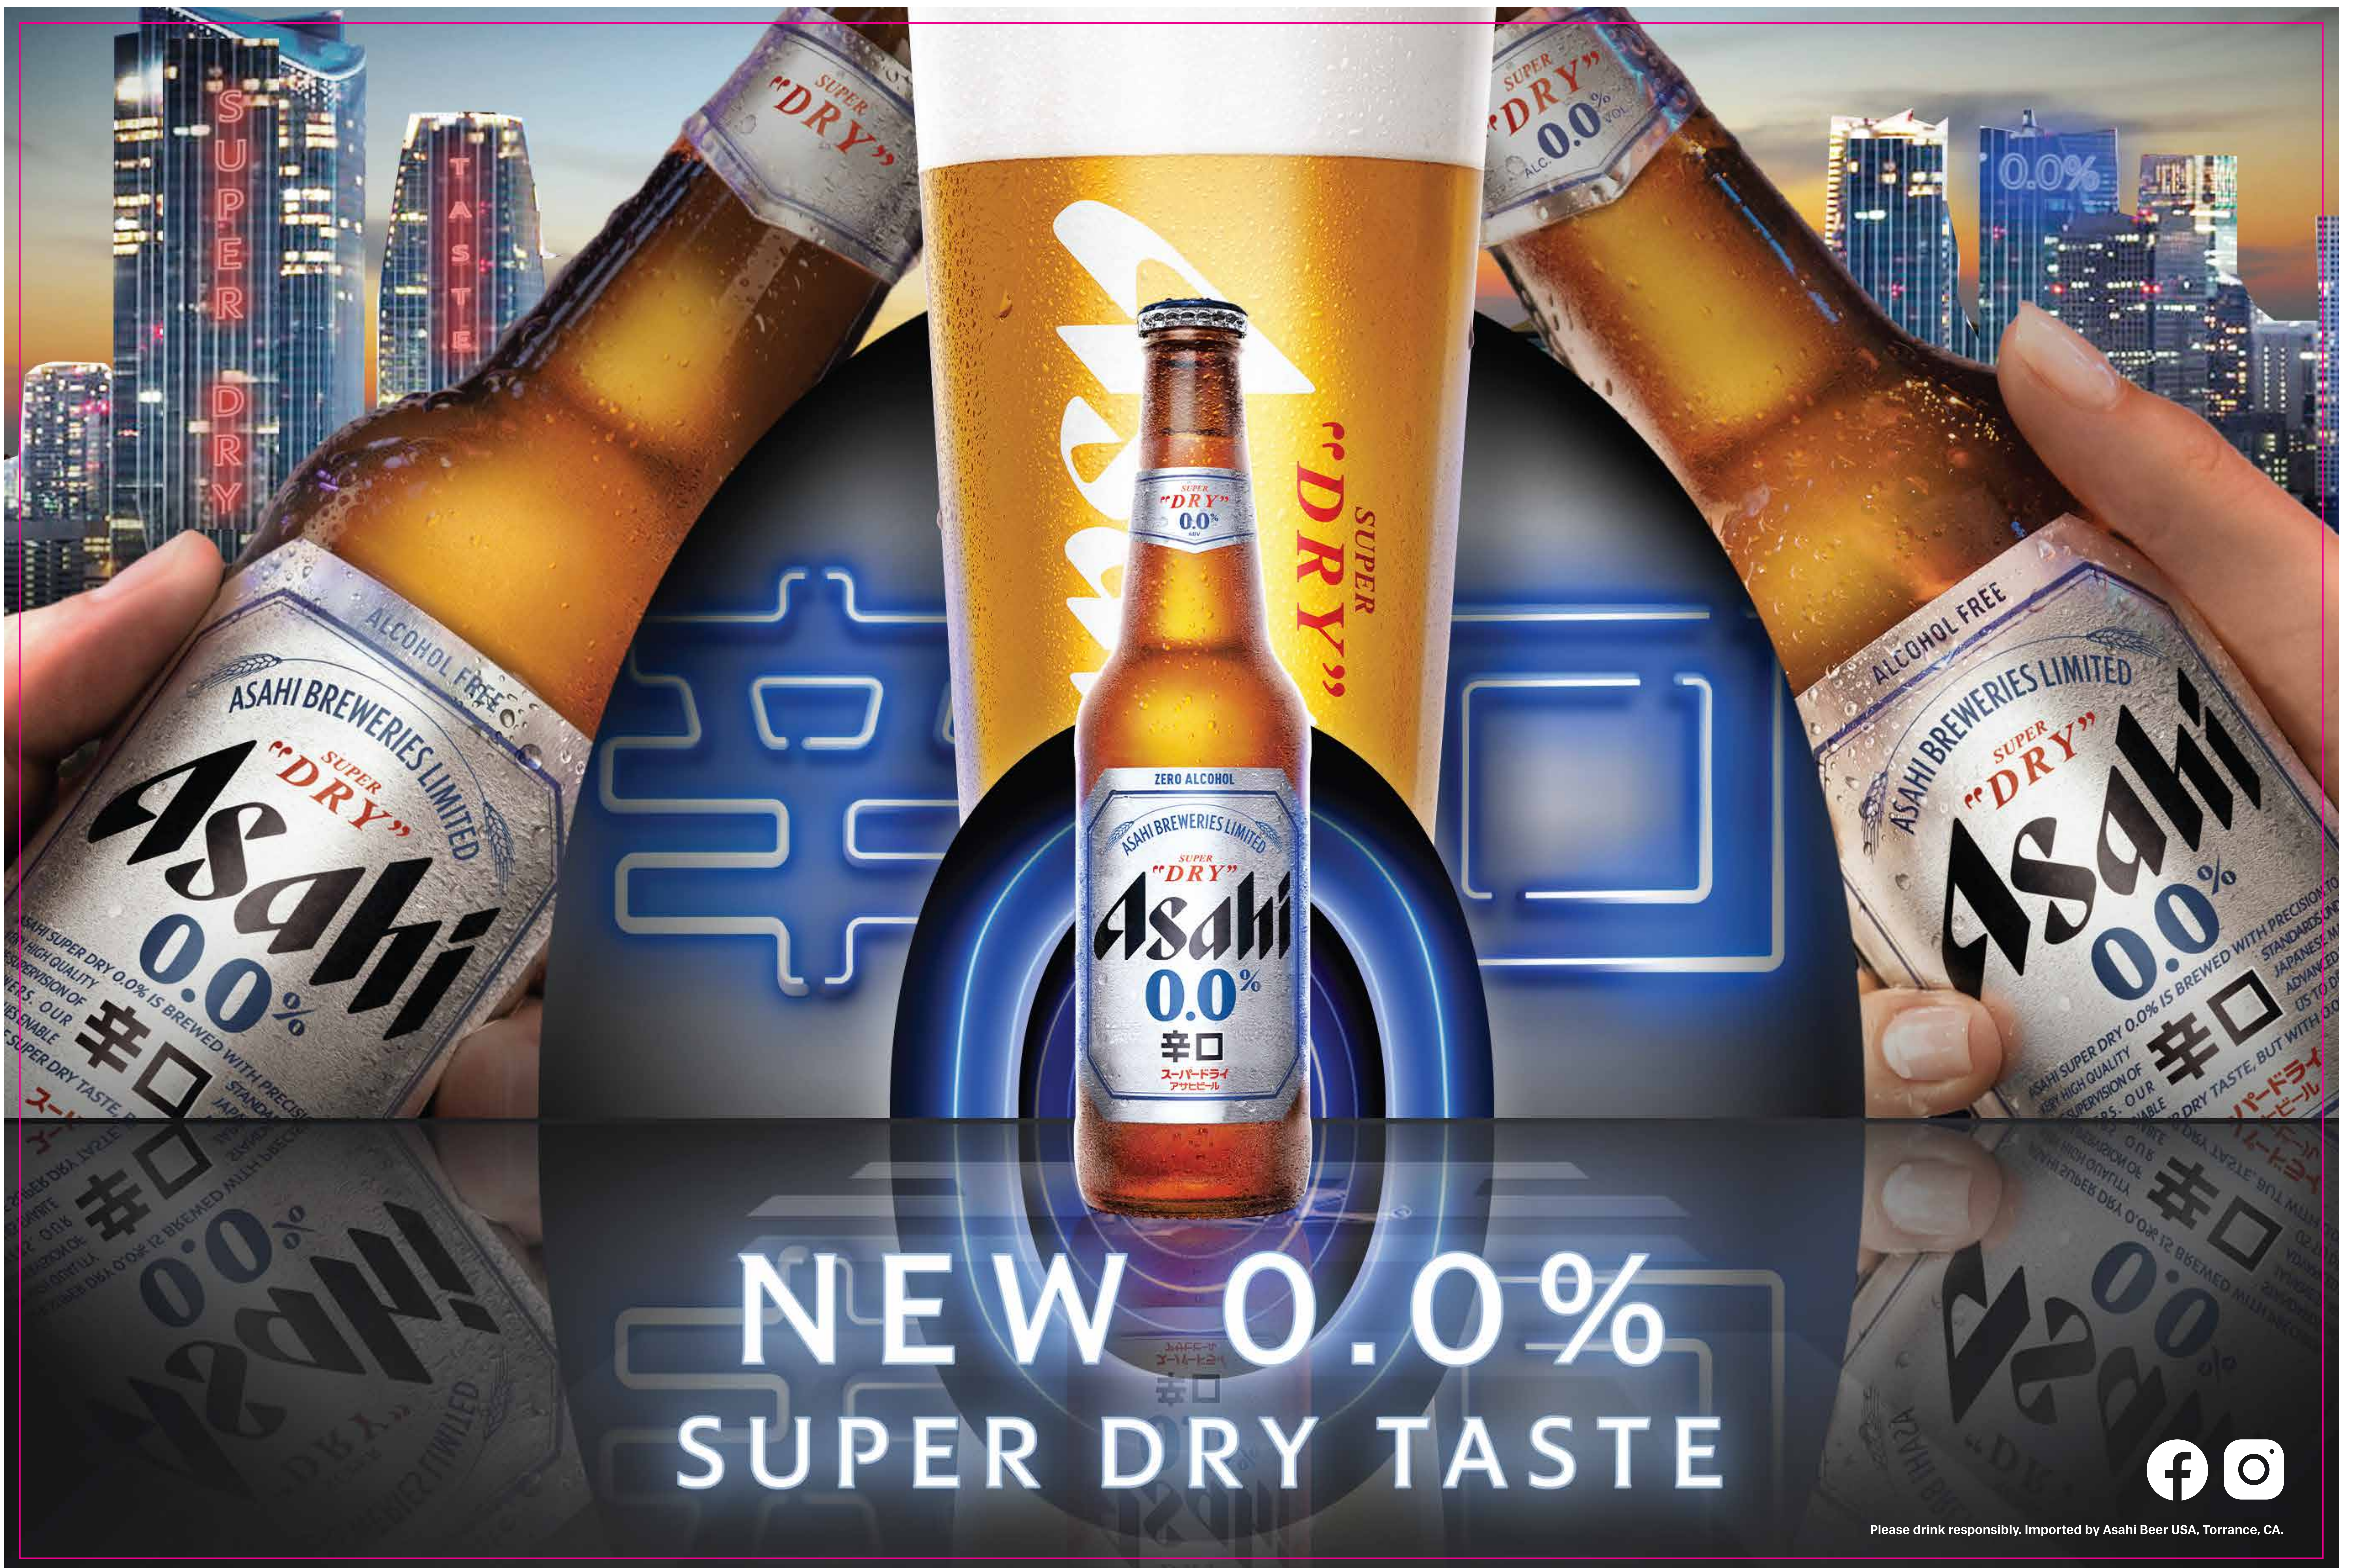

Client: Asahi 0.0
Job: Floor Decal 228266
Description: Art 01
Date: 12-16-22
Designer: BISH
Prod. Mngr: Maria DeVito

Fonts: Outlined
Art Equals: As Marked
Bleed: .25 Added
Built: 100%

PRINT IS FOR CONTENT ONLY.
THIS IS NOT A COLOR MATCH PRINT.

DIELINE DOES NOT PRINT

- Dieline
- Safe Area
- Score
- HeatBend

C M Y K

SPOT COLORS

Floor Decal - 36"H x 24"W

945 Telser Road Lake Zurich, IL 60047 • www.bishdisplay.com • Tel: 847.438.1500 • Fax: 847.438.1508

**NEW 0.0%
SUPER DRY TASTE**

Please drink responsibly. Imported by Asahi Beer USA, Torrance, CA.