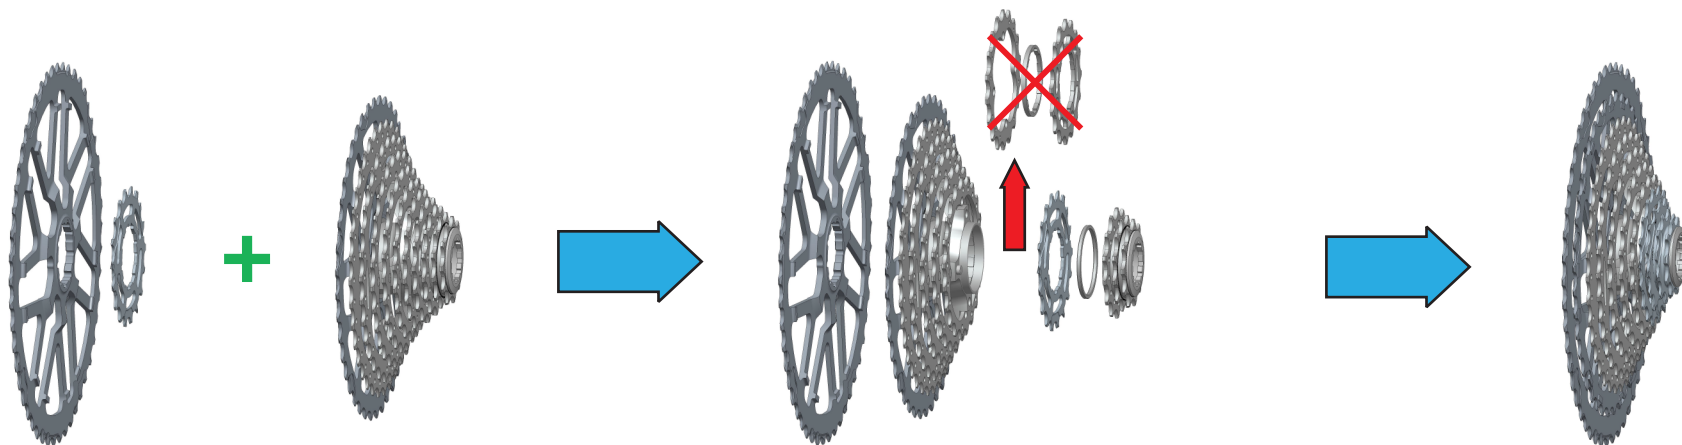

# CNE 50T & 45T SPROCKET ASSEMBLY INSTRUCTIONS

CNE 50T+18T + SHIMANO (11-42T) - 17T&19T = CNE (11-50T)

CNE 45T+18T + SHIMANO (11-40T) - 17T&19T = CNE (11-45T)  
(+1 X SPACER)