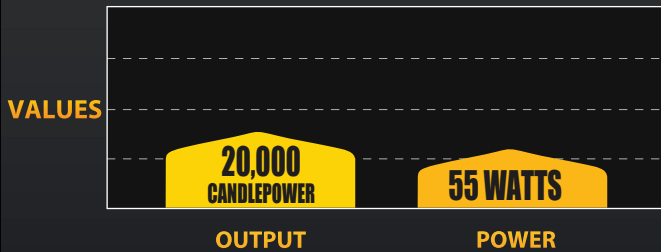

KC HiLITES

APOLLO PRO 5" FOG

PHOTOMETRICS

PERFORMANCE

DIMENSIONS

#452 - Fog

5" APOLLO PRO FOG BEAM

**55
Watt**

FEATURES

- 55-Watt Halogen Bulb
- 20,000 Candlepower
- Tough 5" Diameter Black Polymax Housing with Built-In Protective Stone Guard
- Computer Designed Polished Reflector
- Optical Quality Glass Lens
- Flat, Space Efficient Profile
- Two Axis Mount for Easy & Accurate Aiming
- Pair Packs Include Pre-Terminated Relay Wiring Harness with Waterproof Connectors
- For Off-Road Use Only