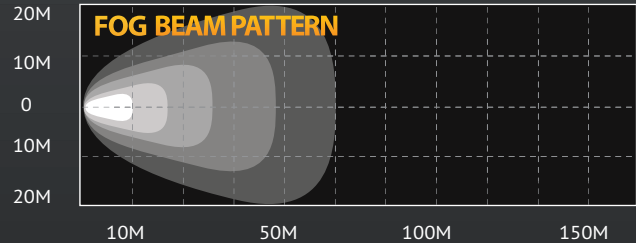

KC HiLITES

APOLLO PRO 5" FOG

PHOTOMETRICS

PERFORMANCE

DIMENSIONS

#452 - Fog

5" APOLLO PRO FOG BEAM

**55
Watt**

FEATURES

- 55-Watt Halogen Bulb
- 20,000 Candlepower
- Tough 5" Diameter Black Polymax Housing with Built-In Protective Stone Guard
- Computer Designed Polished Reflector
- Optical Quality Glass Lens
- Flat, Space Efficient Profile
- Two Axis Mount for Easy & Accurate Aiming
- Pair Packs Include Pre-Terminated Relay Wiring Harness with Waterproof Connectors
- For Off-Road Use Only

KC APOLLO PRO 5 INCH FOG BEAM

Pair Pack	Single Light	Beam Type/Color	Finish	Watts	Beam Candlepower	Width	Height	Depth
Part # 452	Part # 1452	Fog - Clear	Black	55	20,000	4.875"	5.50"	3.375"