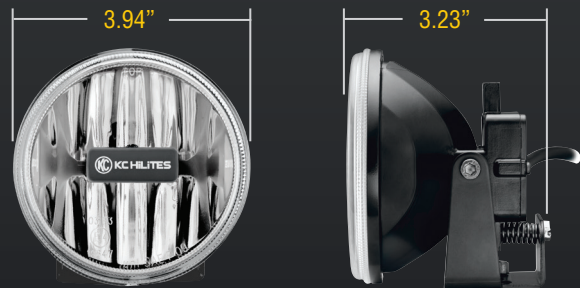

Jeep JK #1494, #1496, #1497 & #1498