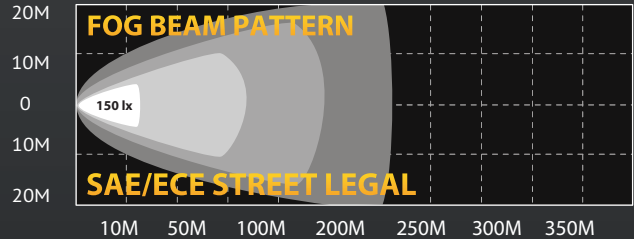

PHOTOMETRICS

Universal #1493 & #1495