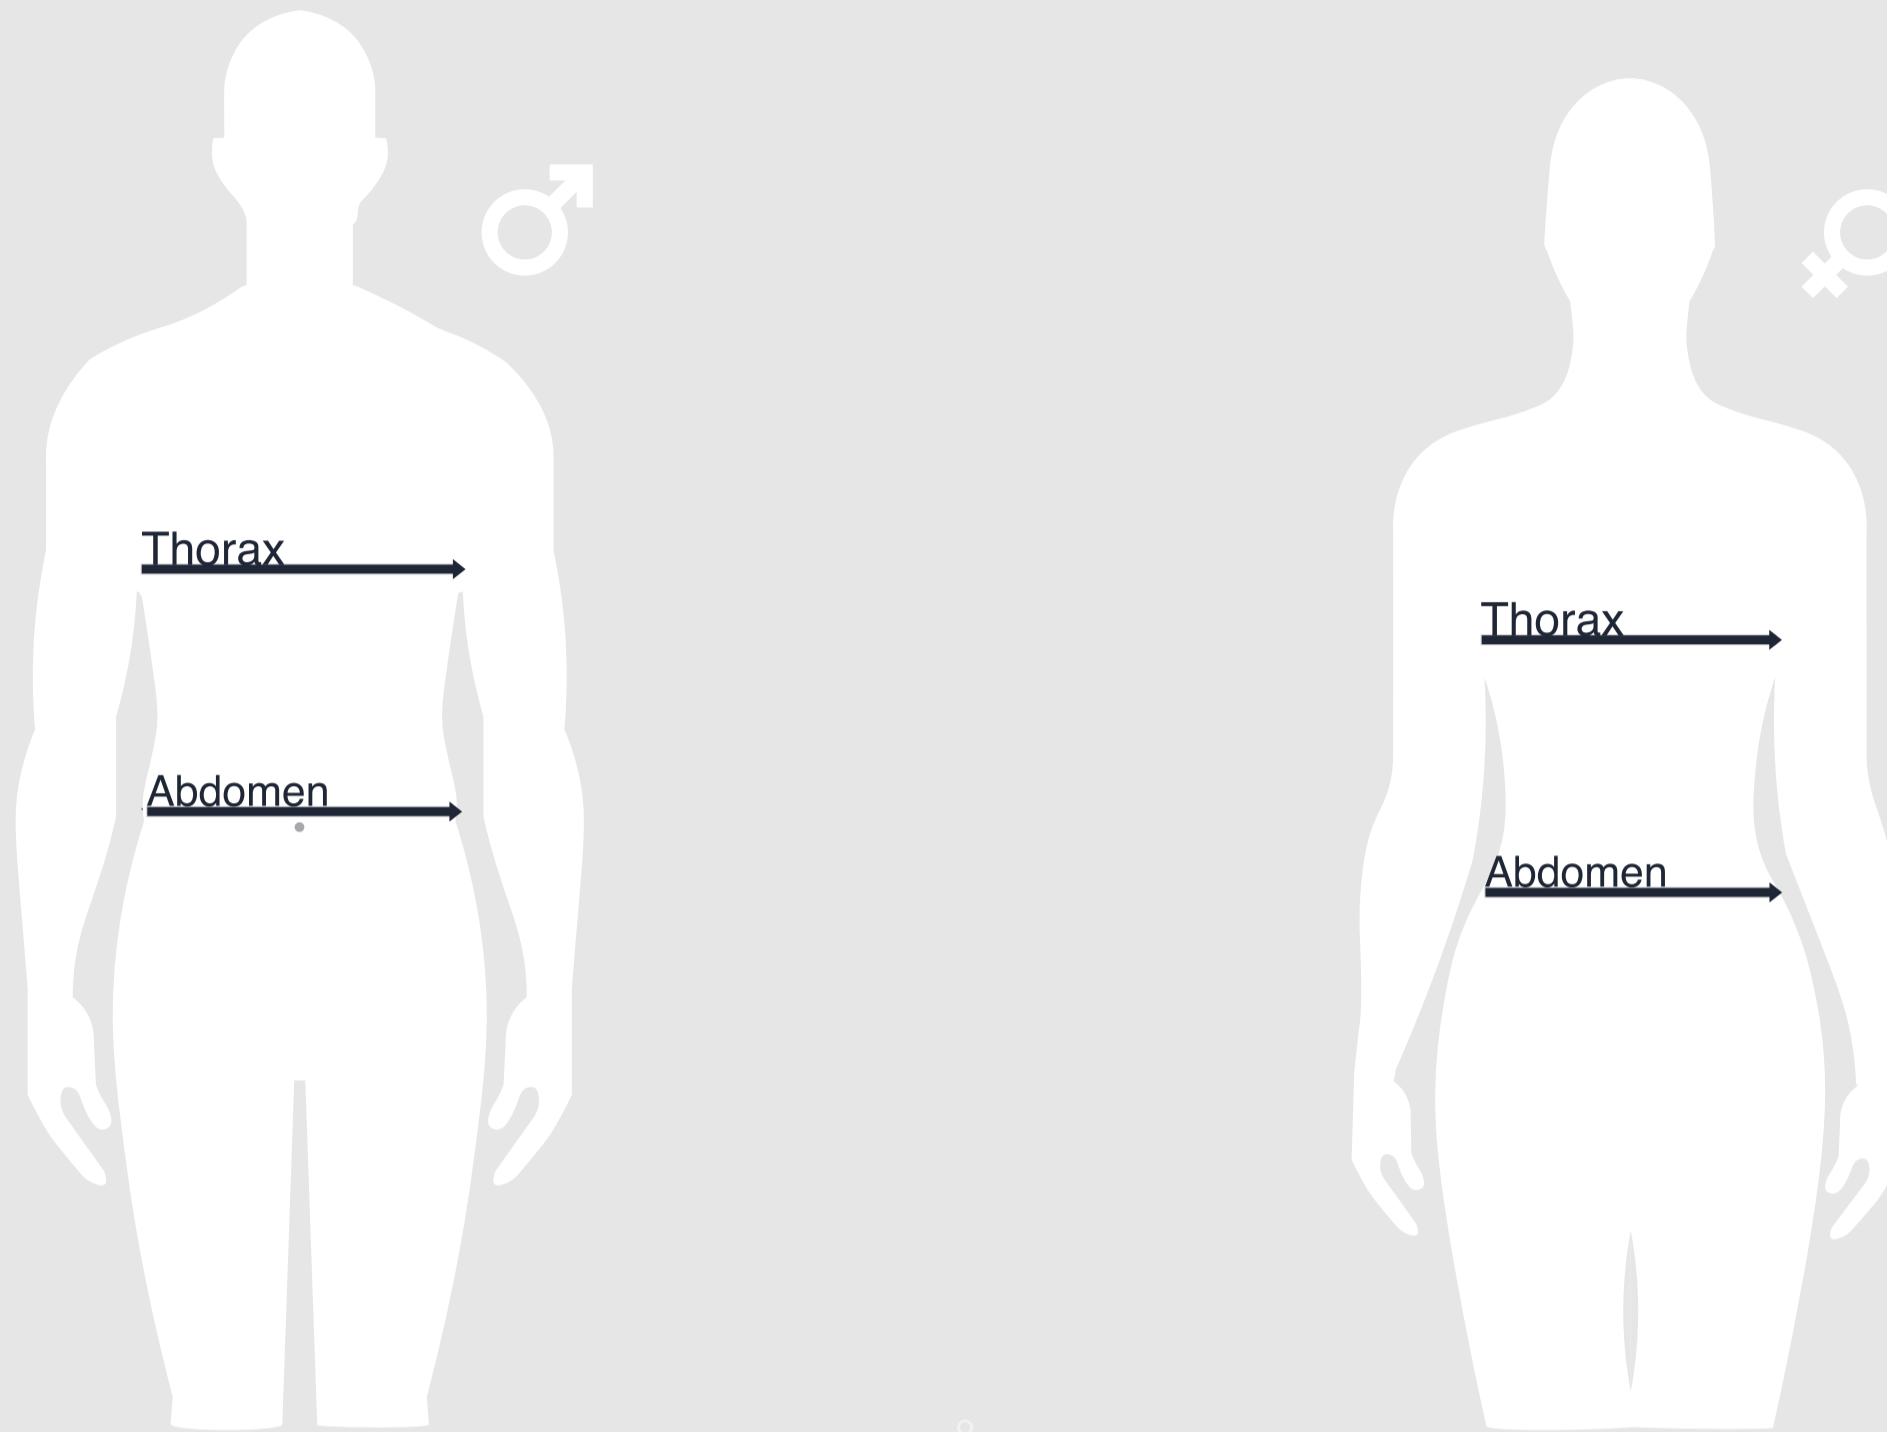

Astroskin Sizing Chart

Men Size	2XS	XS	S	M	L	XL	XXL
Thorax	Inches 27.5 - 29	29.5 - 31	31.5 - 33	33.5 - 35	35.5 - 37	37.5 - 39	39.5 - 42
	Centimeters 70 - 75	75 - 80	80 - 85	85 - 90	90 - 95	95 - 100	100 - 105
Abdomen	Inches 27.5 - 29	29.5 - 31	31.5 - 33	33.5 - 35	35.5 - 37	37.5 - 39	39.5 - 42
	Centimeters 70 - 75	75 - 80	80 - 85	85 - 90	90 - 95	95 - 100	100 - 105

* 3XL & 4XL Sizes Available on demand

Women Size	2XS	XS	S	M	L	XL	XXL
Thorax	Inches 26 - 27.5	28 - 29.5	30 - 31.5	32 - 33.5	34 - 35.5	36 - 37.5	38 - 40
	Centimeters 65 - 70	70 - 75	75 - 80	80 - 85	85 - 90	85 - 90	90 - 95
Abdomen	Inches 26 - 27.5	28 - 29.5	30 - 31.5	32 - 33.5	34 - 35.5	36 - 38	38.5 - 40.5
	Centimeters 65 - 70	70 - 75	75 - 80	80 - 85	85 - 90	90 - 95	95 - 100

* 3XL & 4XL Sizes Available on demand