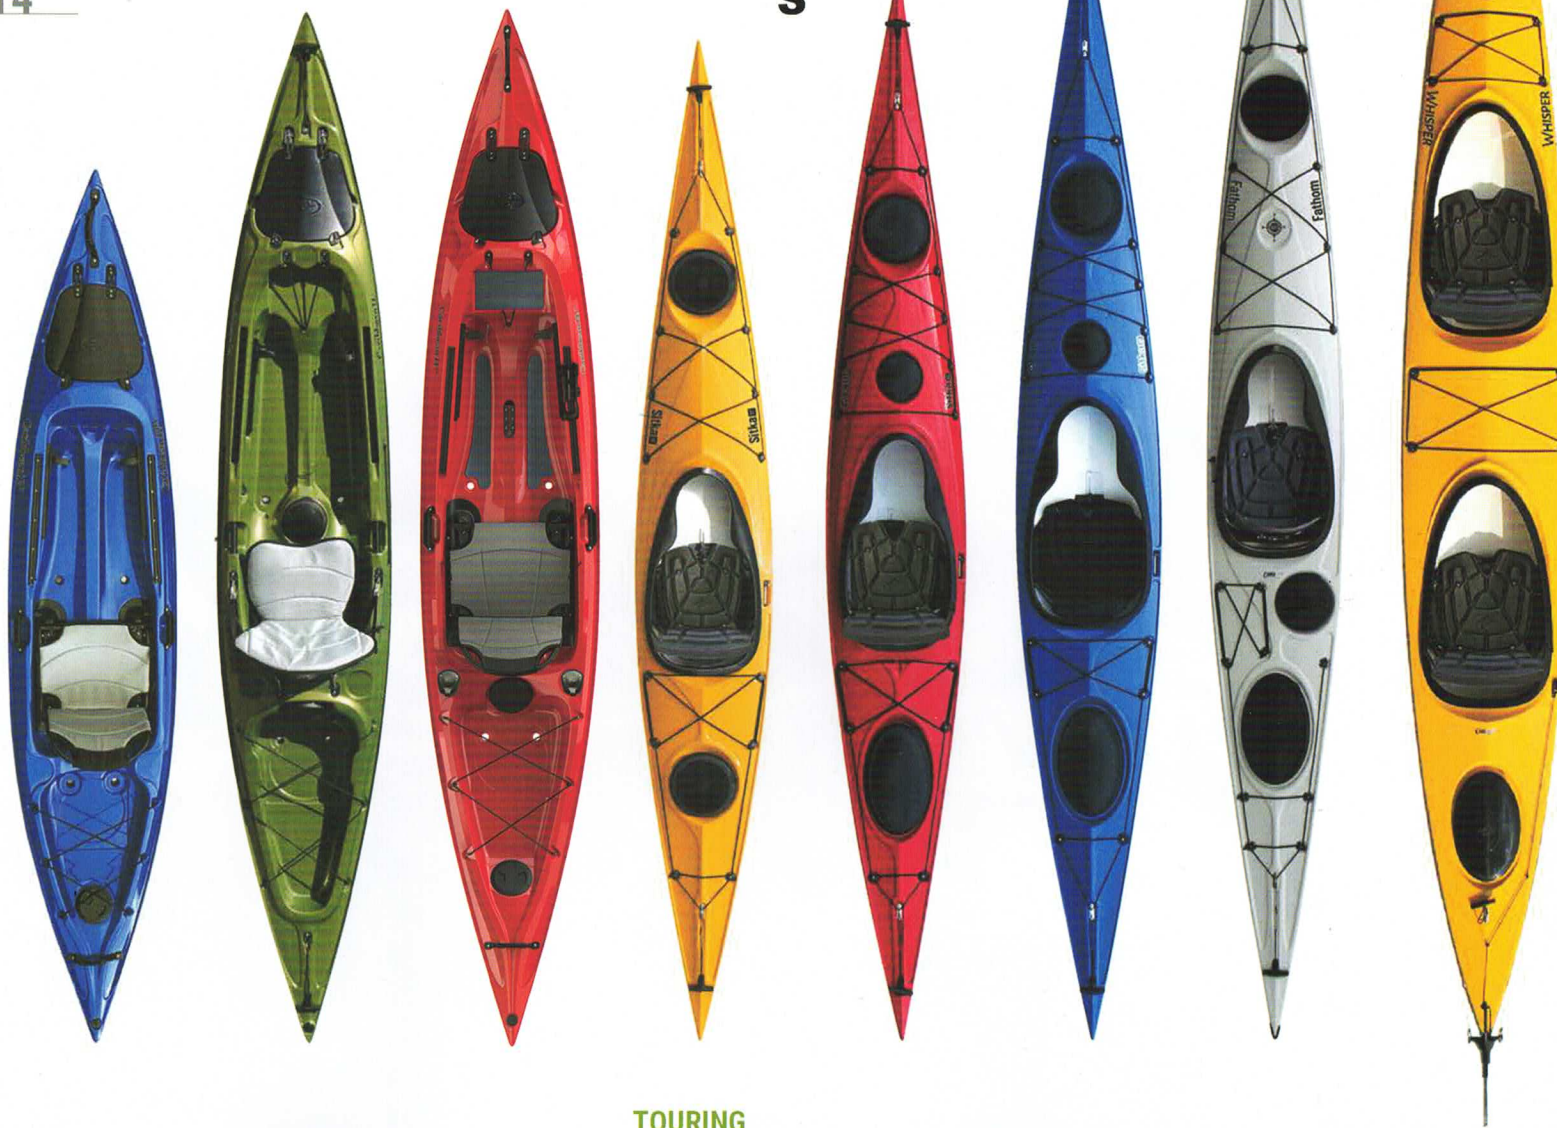

18'
16'
14'

TOURING

CARIBBEAN 12 FS

LENGTH - 12'
BEAM - 30"
DEPTH - 12"
CAPACITY - 300 lb
WEIGHT - 45 lb

COCKPIT - 18" x 47"
PADDLER - S/M/L

CARIBBEAN 14

LENGTH - 14'
BEAM - 29"
DEPTH - 12"
CAPACITY - 400 lb
WEIGHT - 50 lb

COCKPIT - 21" x 49"
PADDLER - M/L

CARIBBEAN 14 FS

(ANGLER MODEL PICTURED)

LENGTH - 14'
BEAM - 29"
DEPTH - 12"
CAPACITY - 400 lb
WEIGHT - 50 lb

COCKPIT - 21" x 49"
PADDLER - M/L

SITKA ST

LENGTH - 13' 9"
BEAM - 22.5"
DEPTH - 12.5"
CAPACITY - 300 lb
WEIGHT - 43 lb

COCKPIT - 31.5" x 16.5"
PADDLER - S/M

SITKA LT

LENGTH - 14' 6"
BEAM - 23.5"
DEPTH - 13.5"
CAPACITY - 350 lb
WEIGHT - 47 lb

COCKPIT - 33.2" x 17.5"
PADDLER - M/L

SITKA XT

LENGTH - 15' 3"
BEAM - 24.5"
DEPTH - 14.5"
CAPACITY - 400 lb
WEIGHT - 49 lb

COCKPIT - 35" x 18.5"
PADDLER - L/XL

FATHOM

LENGTH - 16' 6"
BEAM - 22"
DEPTH - 13.5"
CAPACITY - 340 lb
WEIGHT - 50 lb

COCKPIT - 31.5" x 16.5"
PADDLER - M/L

WHISPER

LENGTH - 18'
BEAM - 28"
DEPTH - 14"
CAPACITY - 600 lb
WEIGHT - 73 lb

COCKPIT - 35" x 18"
PADDLER - S/M/L

IN CARIBBEAN 10):
-BOX PAD FOR 14')
-BEHIND THE COCKPIT

- -TRACK-MOUNT ROD HOLDER
- -CENTER-MOUNTED 6" ACCESSORY GEAR TRACK