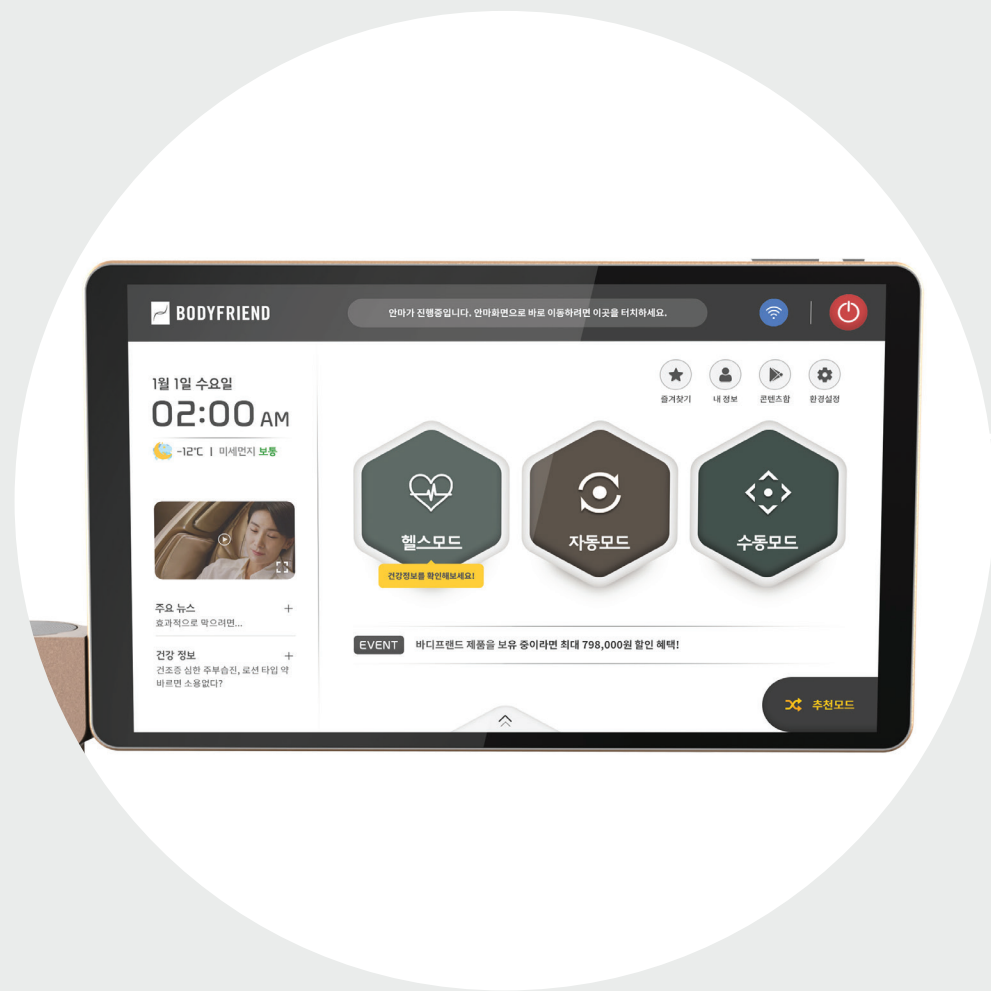

UPS

(uninterruptible power supply)

It also adopts the world's first UPS (uninterruptible power supply), an uninterruptible power supply that supplies power for a certain period of time in case of sudden power supply interruption such as a power outage.

Quantum B&O's side panel is designed to look dynamic and sleek by emphasizing the straight character line.

10.1 inch FHD display

Quantum B&O's side panel is designed to look dynamic and sleek by emphasizing the straight character line.

Various video contents and GUIs provided on the 10.1 inch FHD (full high definition) display provides an aesthetic UX to users.

The large tablet applied to Quantum B&O provides a variety of entertainment to users.