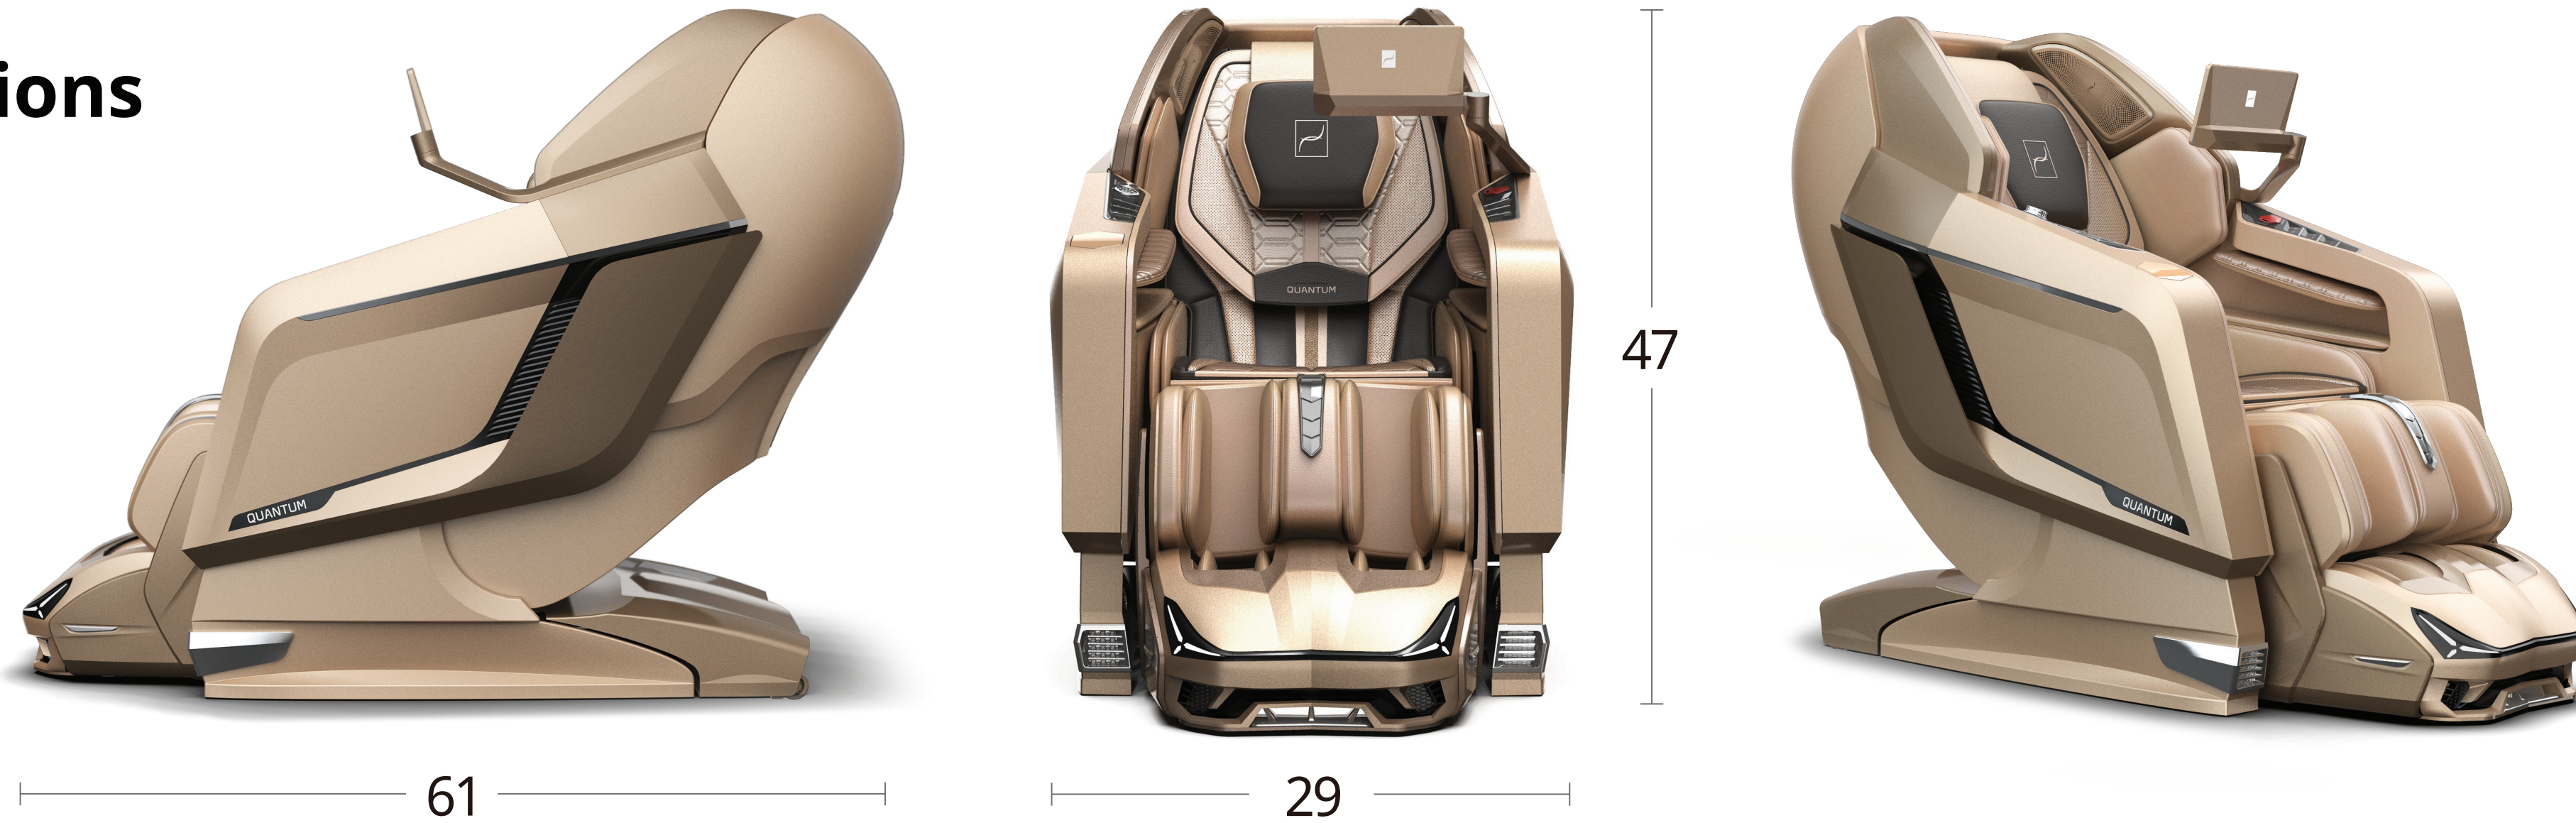

Quantum B&O's side panel is designed to look dynamic and sleek by emphasizing the straight character line.

10.1 inch FHD display

Quantum B&O's side panel is designed to look dynamic and sleek by emphasizing the straight character line.

Various video contents and GUIs provided on the 10.1 inch FHD (full high definition) display provides an aesthetic UX to users.

The large tablet applied to Quantum B&O provides a variety of entertainment to users.

Free-moving holder

We have developed a holder made of aluminum alloy so that the optimal tablet position can be set and firmly fixed through human body model simulation.

The rotating structure applied to the tablet also enhances the convenience when users get on and off the massage chair.

Improved leg massage

The leg massage module has improved its function to allow more detailed massage from the calf to the knee.

Technical Specifications

- 

Naver CLOVA Collaborated Ai Speaker
- 

Hi-Fi B&O Speaker
- 