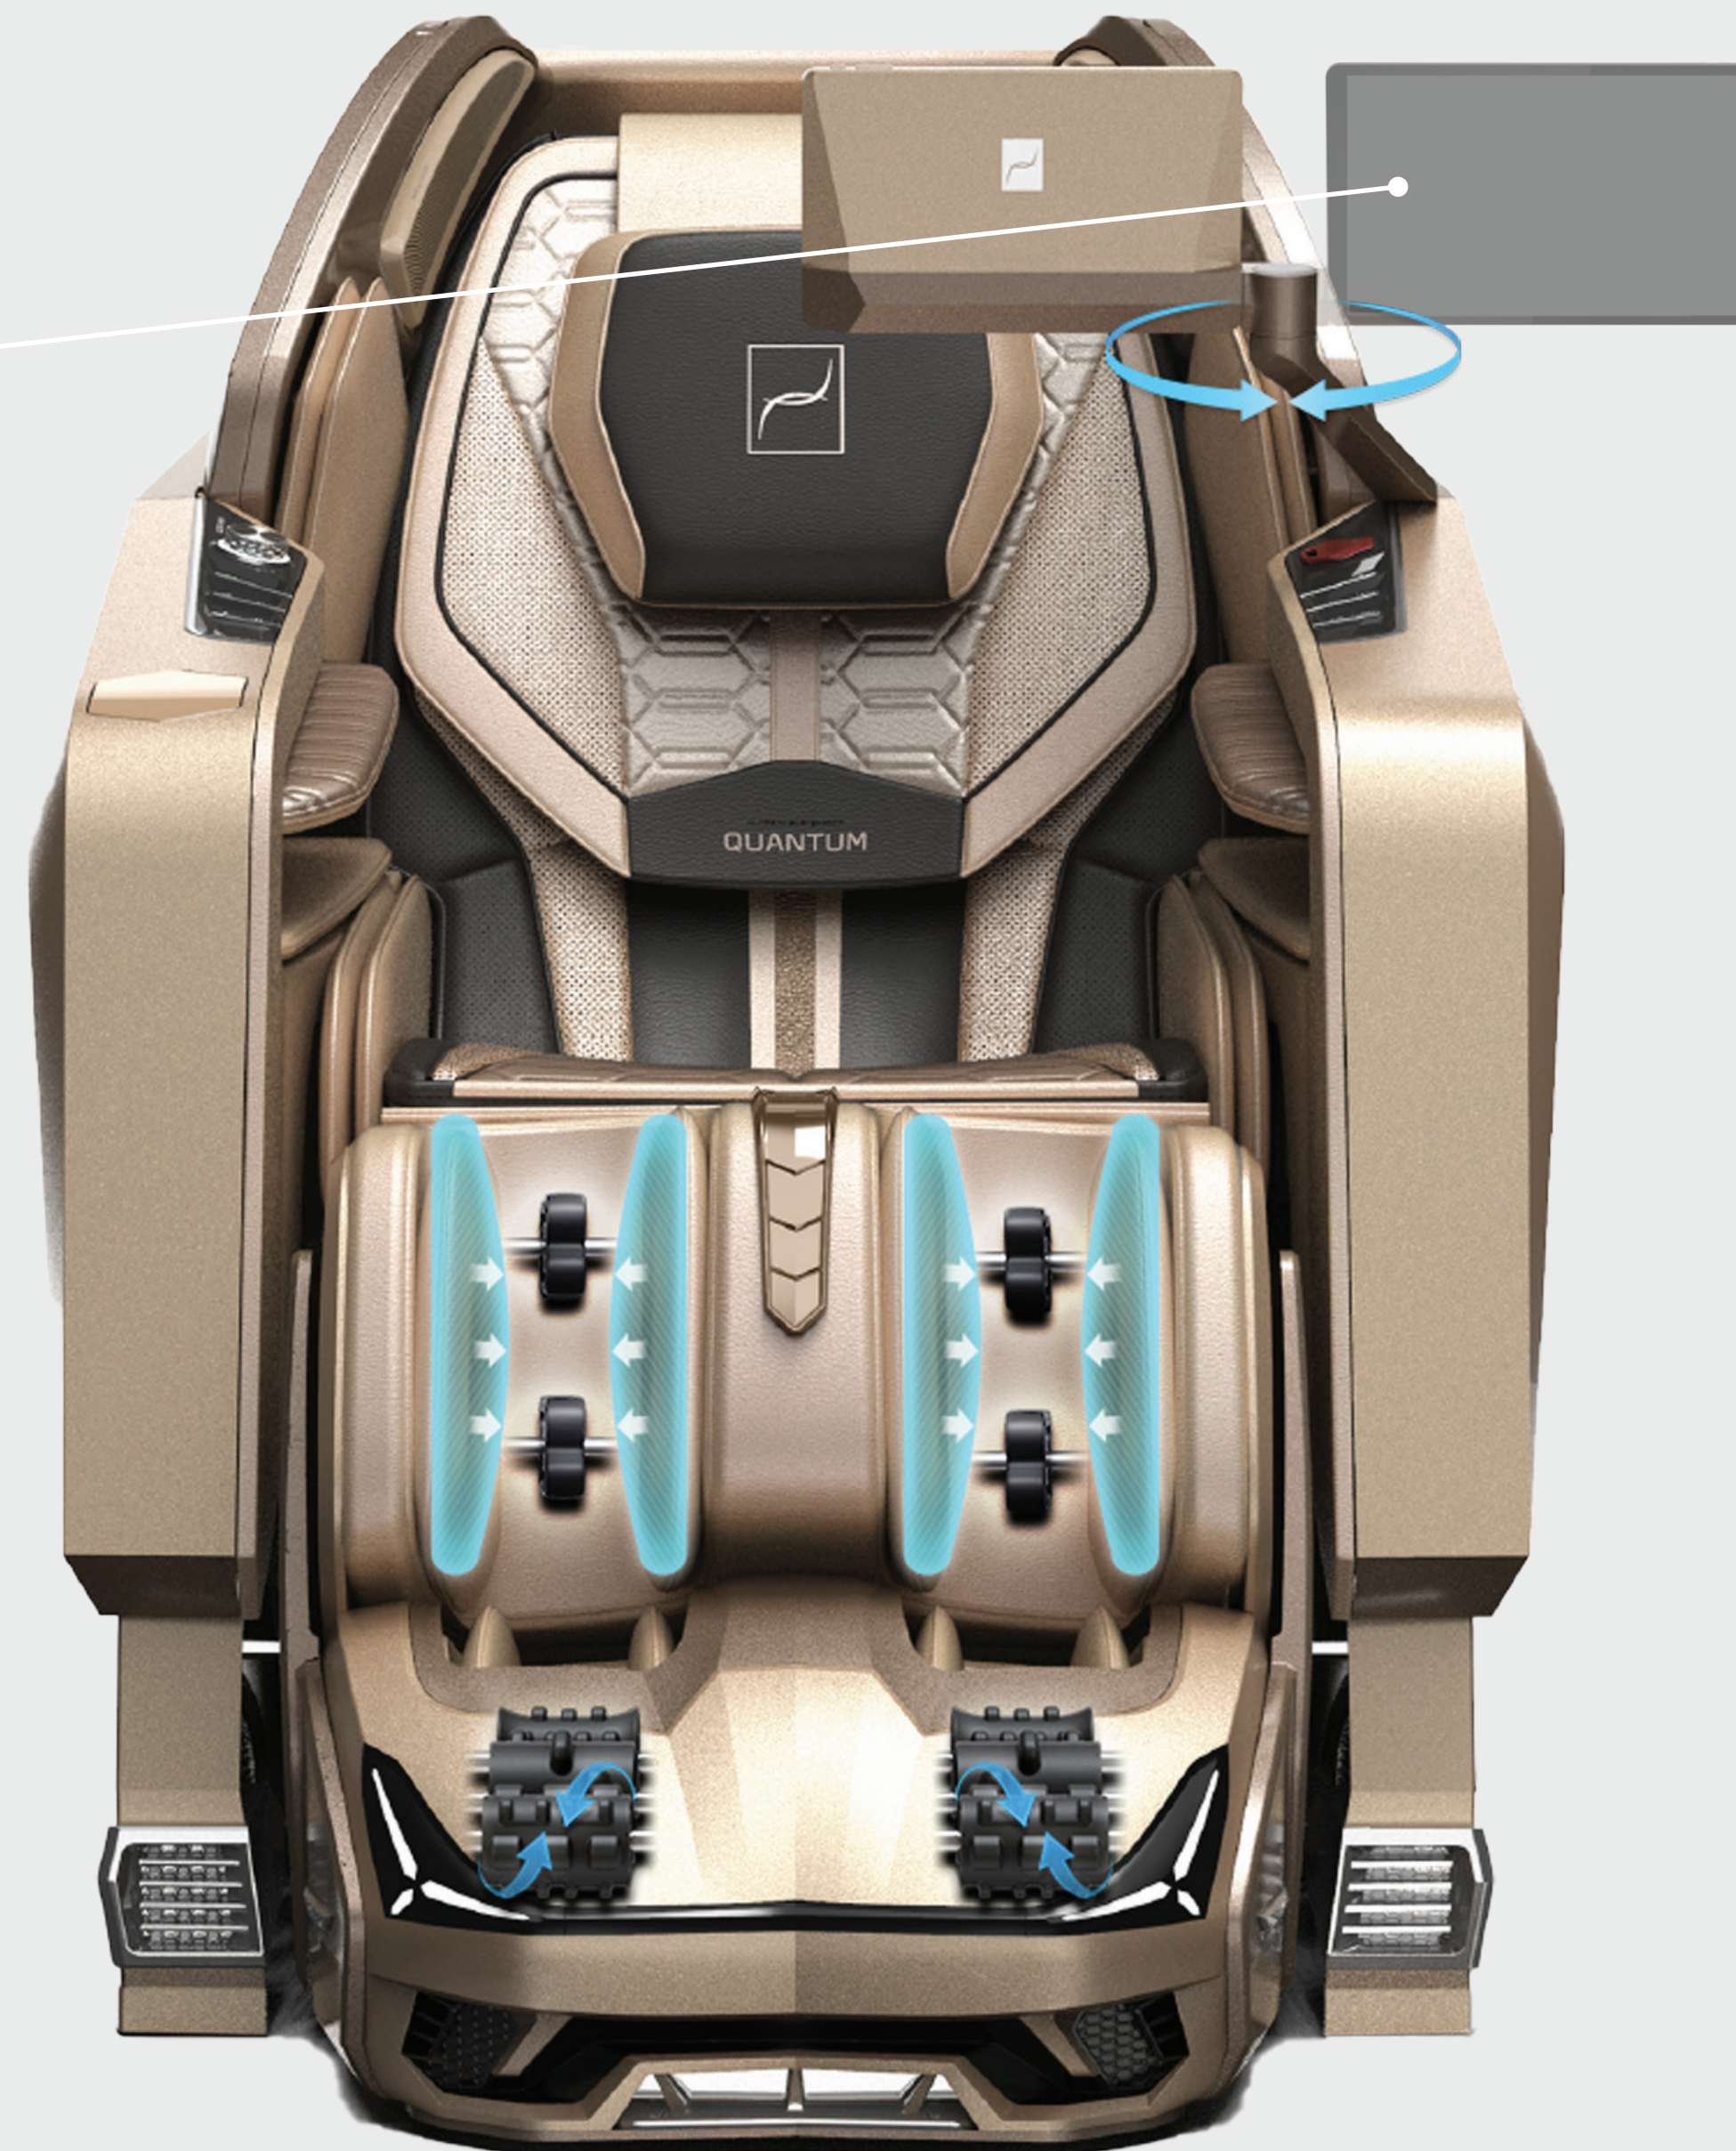

New structure

A newly developed seat angle is designed to provide a comfortable feeling. The key is to reset the distance from the hip point to the hamstring and adjust the angle of the back and legs when sitting on the seat.

Quantum B&O's side panel is designed to look dynamic and sleek by emphasizing the straight character line.

10.1 inch FHD display

Quantum B&O's side panel is designed to look dynamic and sleek by emphasizing the straight character line.

Various video contents and GUIs provided on the 10.1 inch FHD (full high definition) display provides an aesthetic UX to users.

The large tablet applied to Quantum B&O provides a variety of entertainment to users.

Free-moving holder

We have developed a holder made of aluminum alloy so that the optimal tablet position can be set and firmly fixed through human body model simulation.

The rotating structure applied to the tablet also enhances the convenience when users get on and off the massage chair.