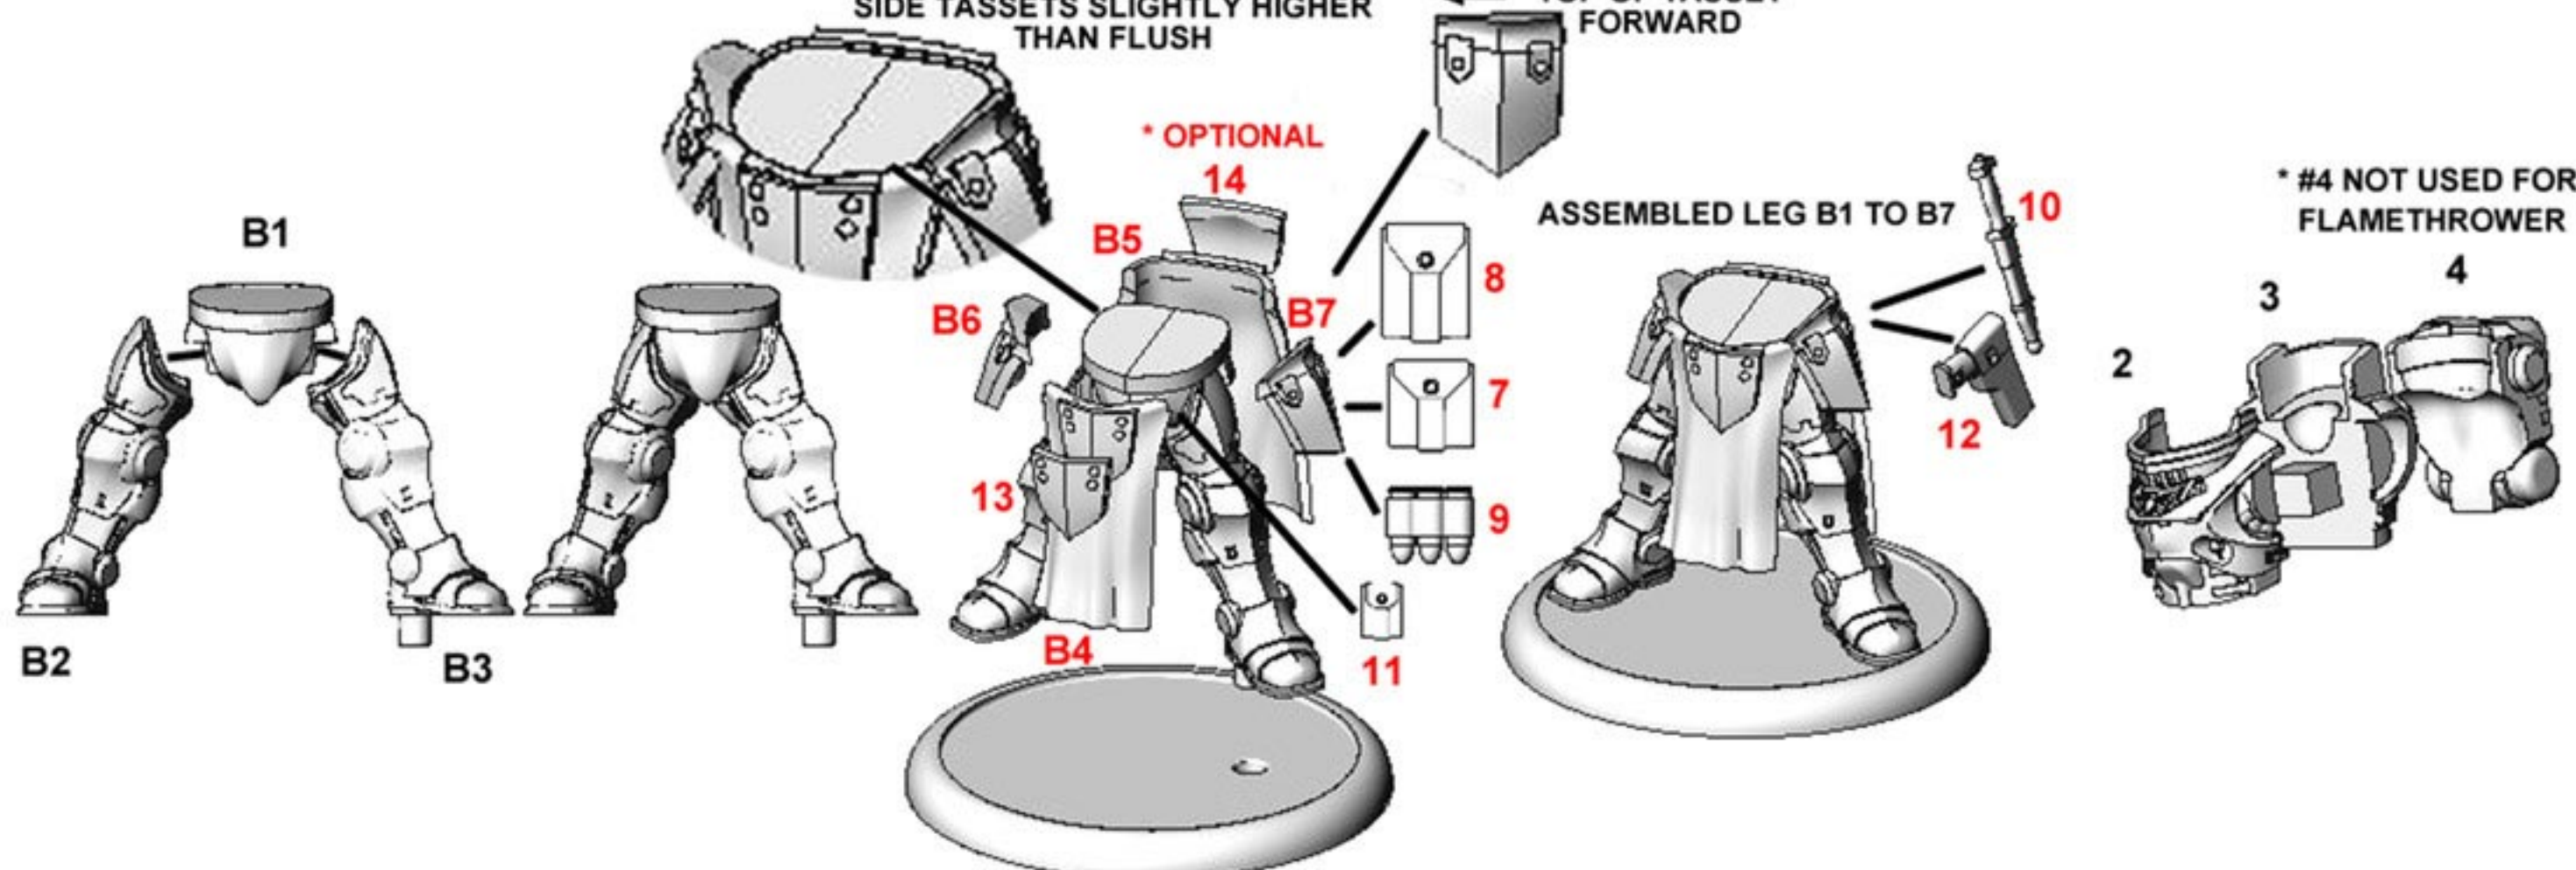

DREAMFORGE-GAMES

EISENKERN WALKIR HEAVY TROOPERS

ASSEMBLY SECTION

GLUE FRONT AND REAR SKIRTS FLUSH WITH THE TOP OF THE LEGS. SIDE TASSETS SLIGHTLY HIGHER THAN FLUSH

NARROW TOP OF TASSET FORWARD

* OPTIONAL

* #4 NOT USED FOR FLAMETHROWER

*TOP VIEW OF SHOULDER PADS

OPTIONAL HEADS

BACK

FRONT

ASSEMBLED TROOPER WITH HIP FIRED ASSAULT RIFLE AND COMPLETE LEG SET B1 TO B7

PART NUMBER SECTION

*PART BREAKDOWN OF LEGS CAN BE SEEN IN ASSEMBLY SECTION