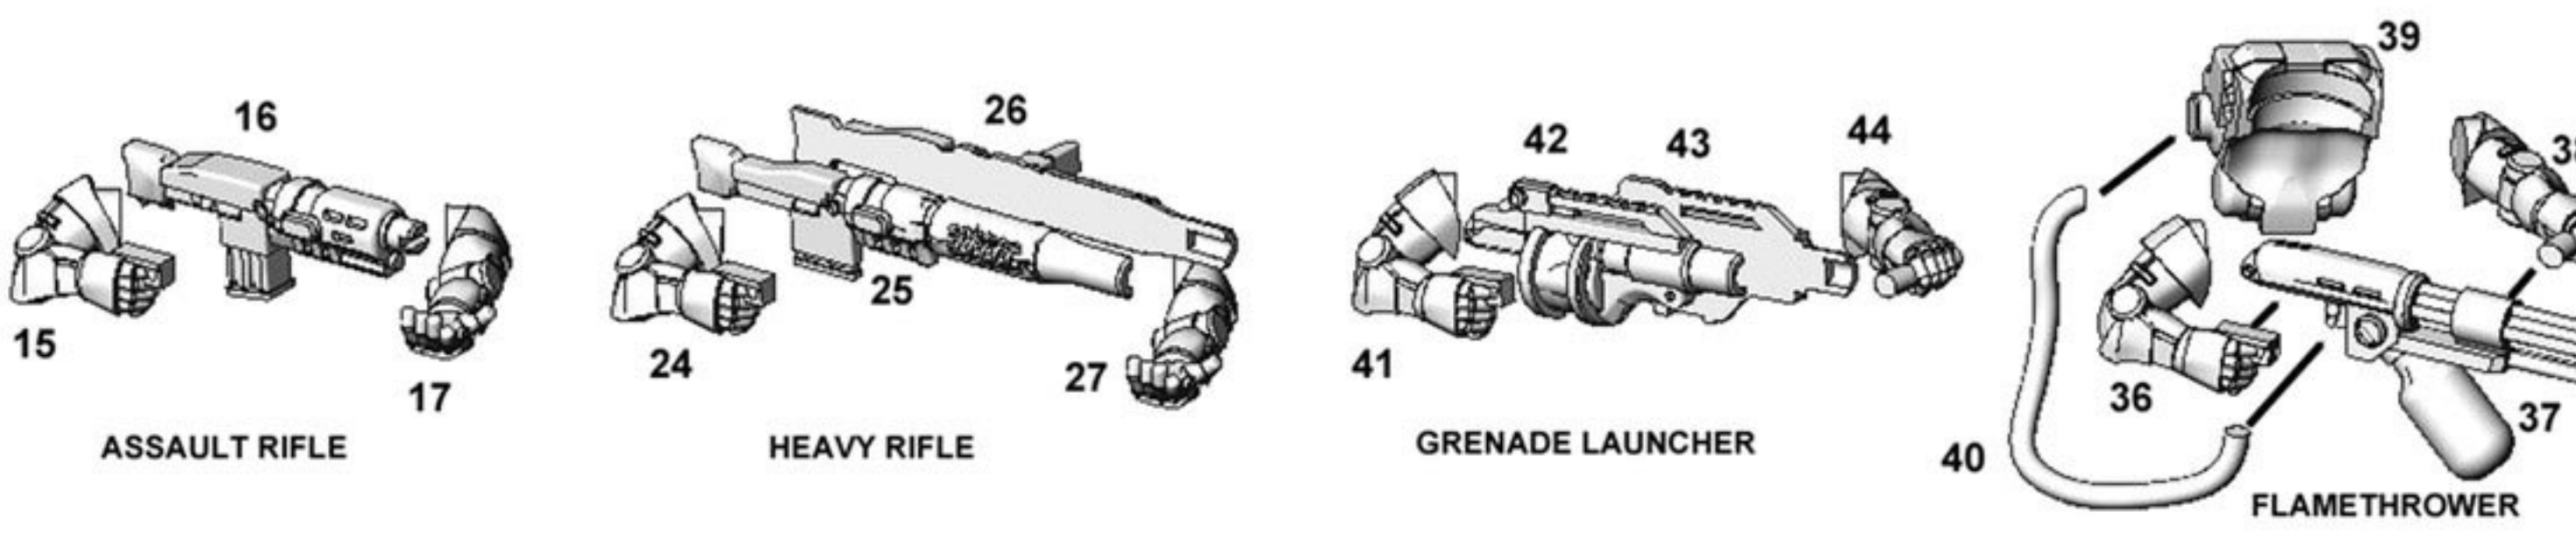

DREAMFORGE-GAMES

EISENKERN WALKIR HEAVY TROOPERS

ASSEMBLY SECTION

GLUE FRONT AND REAR SKIRTS FLUSH WITH THE TOP OF THE LEGS. SIDE TASSETS SLIGHTLY HIGHER THAN FLUSH

NARROW TOP OF TASSET FORWARD

* OPTIONAL

* #4 NOT USED FOR FLAMETHROWER

*TOP VIEW OF SHOULDER PADS

OPTIONAL HEADS

BACK

FRONT

ASSEMBLED TROOPER WITH HIP FIRED ASSAULT RIFLE AND COMPLETE LEG SET B1 TO B7

PART NUMBER SECTION

*PART BREAKDOWN OF LEGS CAN BE SEEN IN ASSEMBLY SECTION