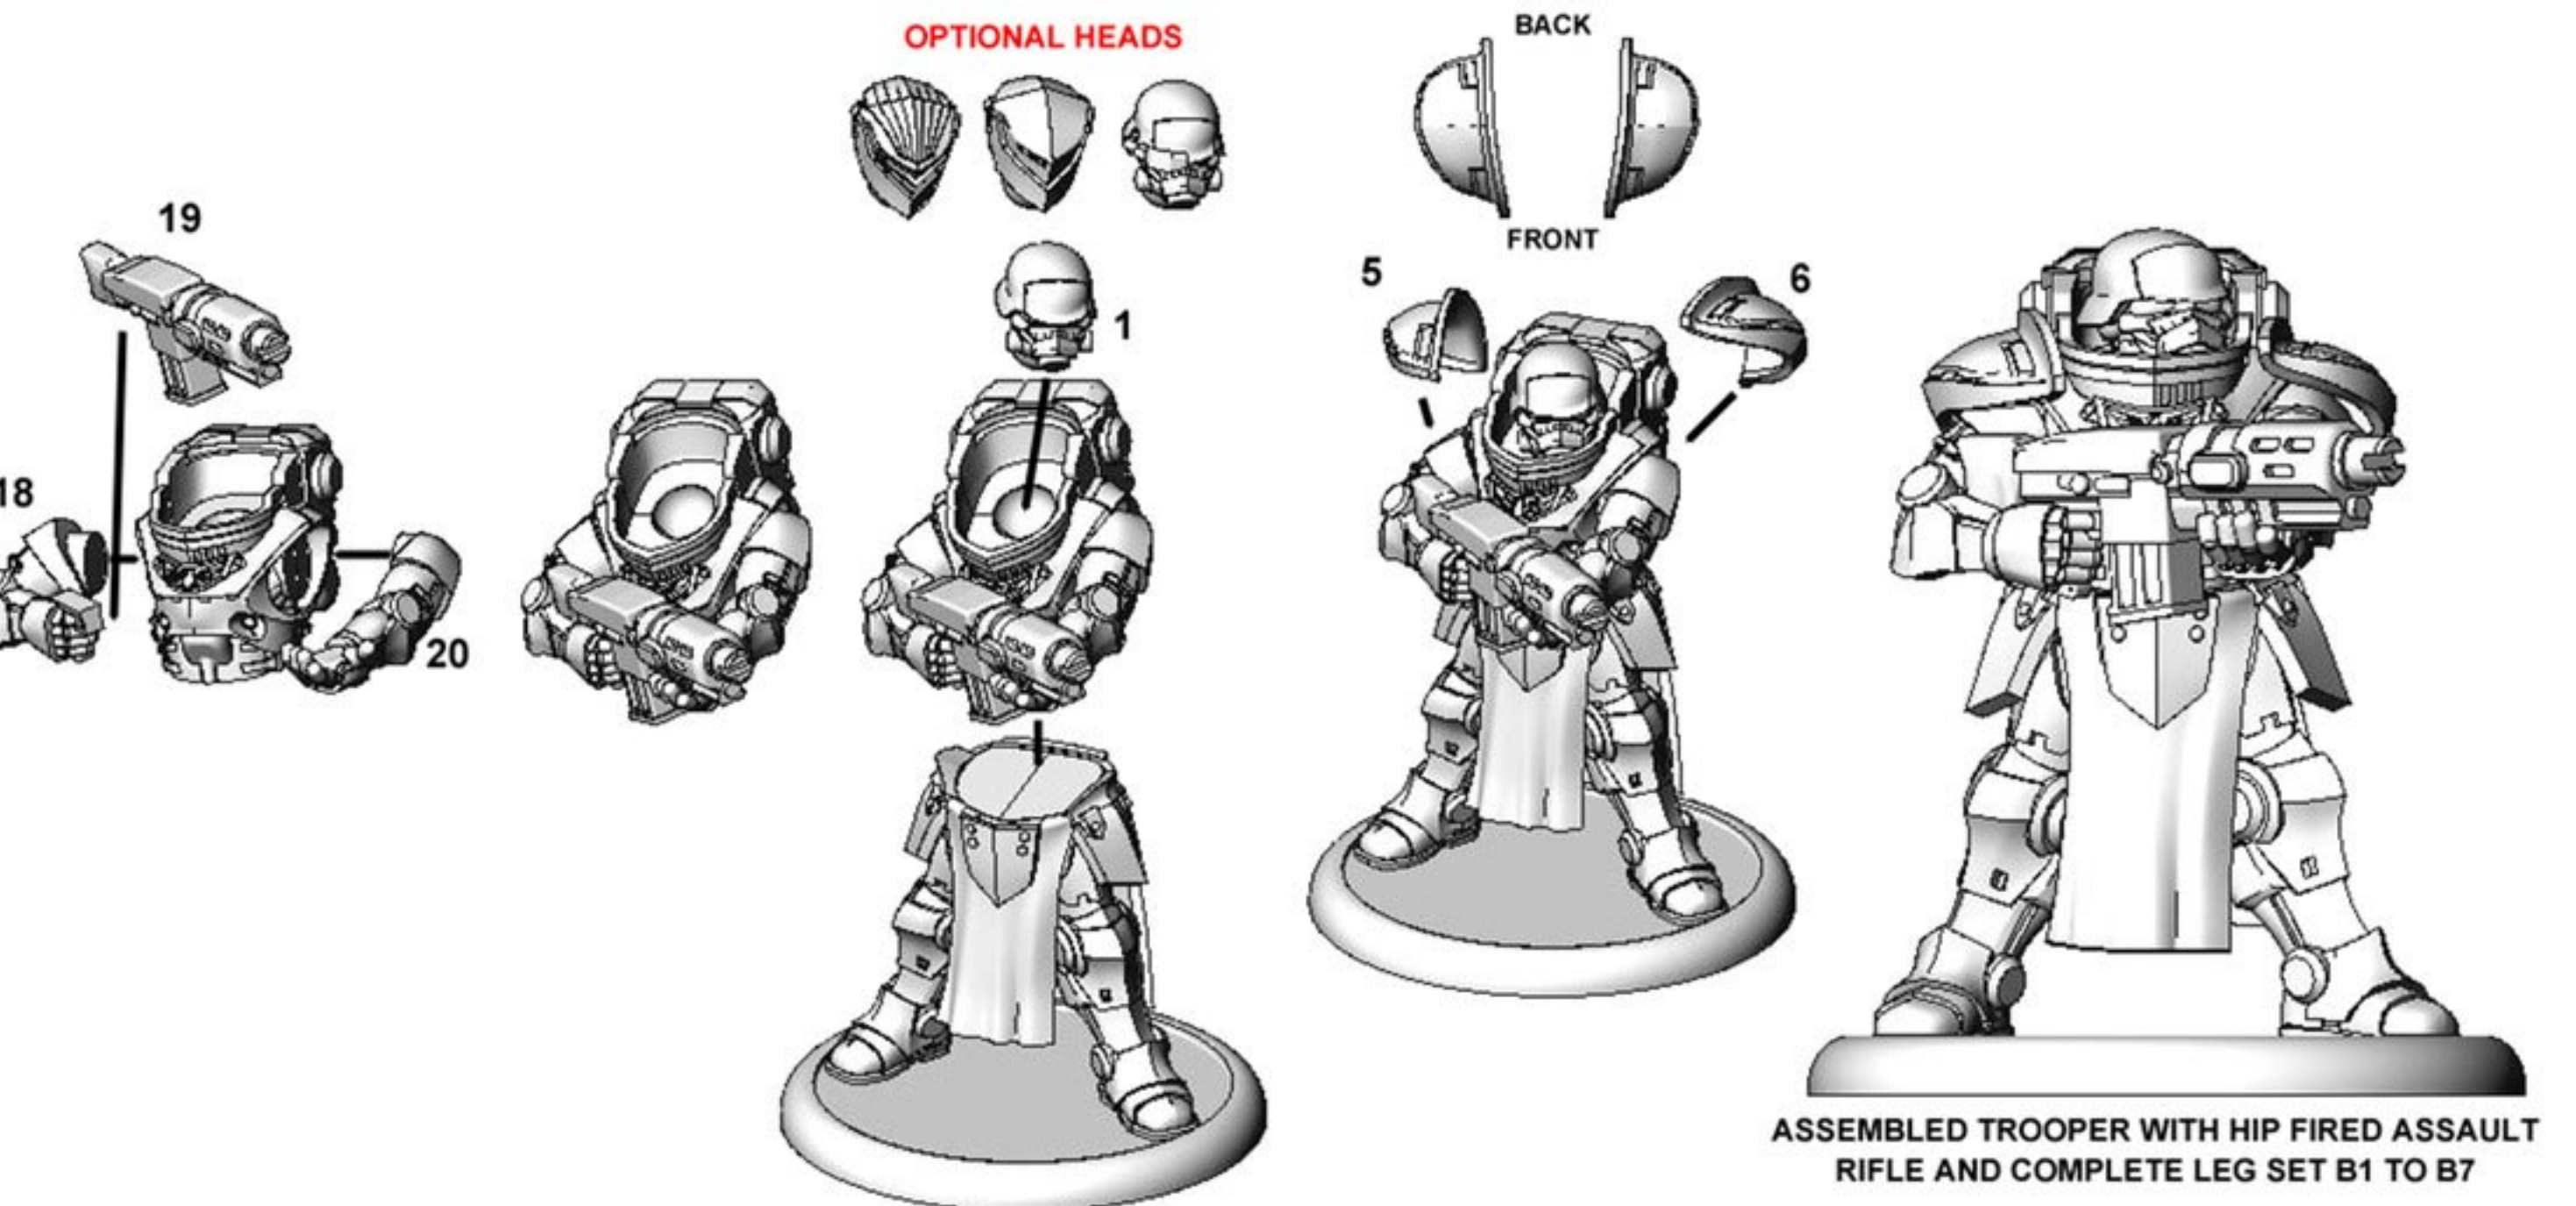

DREAMFORGE-GAMES

EISENKERN WALKIR HEAVY TROOPERS

ASSEMBLY SECTION

GLUE FRONT AND REAR SKIRTS FLUSH WITH THE TOP OF THE LEGS. SIDE TASSETS SLIGHTLY HIGHER THAN FLUSH

NARROW TOP OF TASSET FORWARD

* OPTIONAL

* #4 NOT USED FOR FLAMETHROWER

*TOP VIEW OF SHOULDER PADS

OPTIONAL HEADS

BACK

FRONT

ASSEMBLED TROOPER WITH HIP FIRED ASSAULT RIFLE AND COMPLETE LEG SET B1 TO B7

PART NUMBER SECTION

*PART BREAKDOWN OF LEGS CAN BE SEEN IN ASSEMBLY SECTION