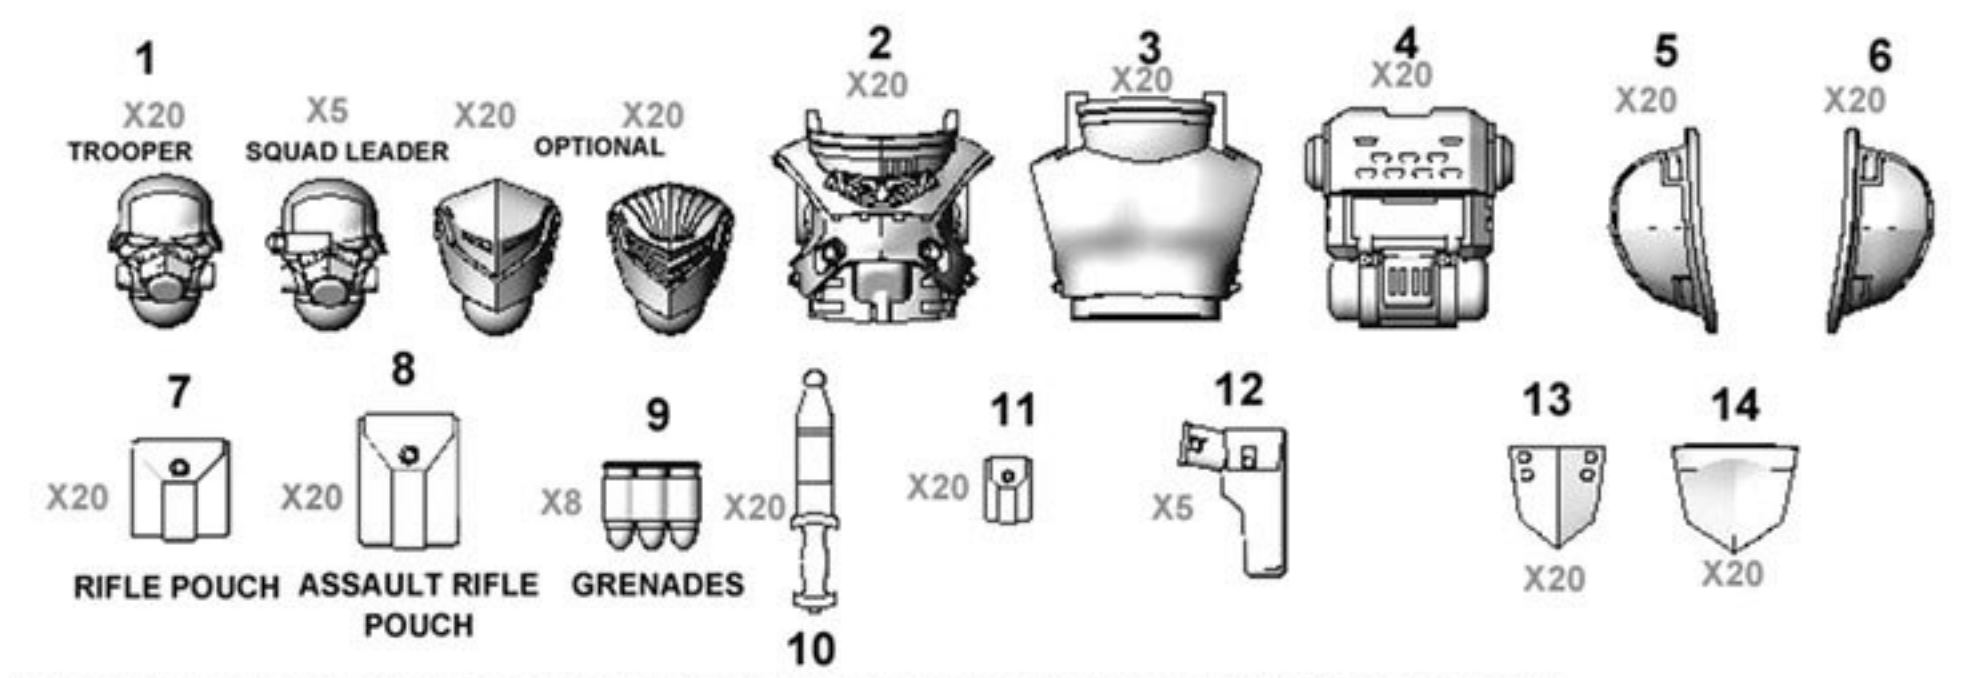

*TOP VIEW OF SHOULDER PADS

OPTIONAL HEADS

BACK

FRONT

ASSEMBLED TROOPER WITH HIP FIRED ASSAULT RIFLE AND COMPLETE LEG SET B1 TO B7

PART NUMBER SECTION

*PART BREAKDOWN OF LEGS CAN BE SEEN IN ASSEMBLY SECTION