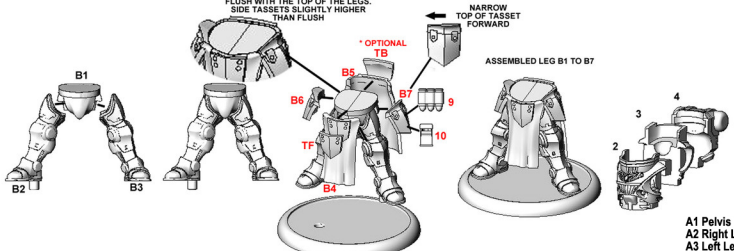

DREAMFORCE-GAMES

EISENKERN WALKIR ASSAULT TROOPERS

ASSEMBLY SECTION