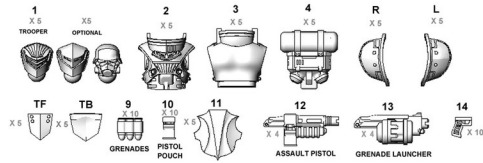

PART NUMBER SECTION