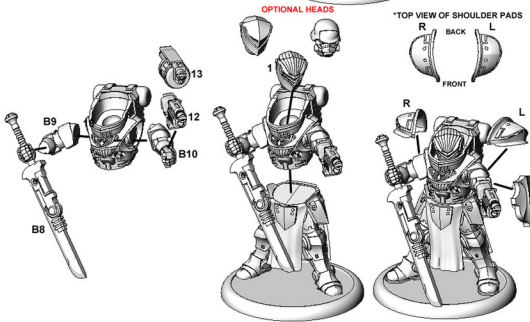

DREAMFORCE-GAMES

EISENKERN WALKIR ASSAULT TROOPERS

ASSEMBLY SECTION