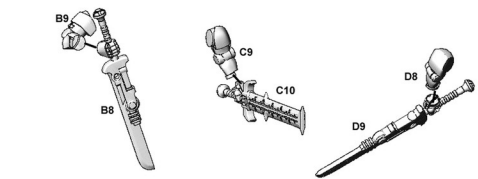

DREAMFORCE-GAMES

EISENKERN WALKIR ASSAULT TROOPERS

ASSEMBLY SECTION