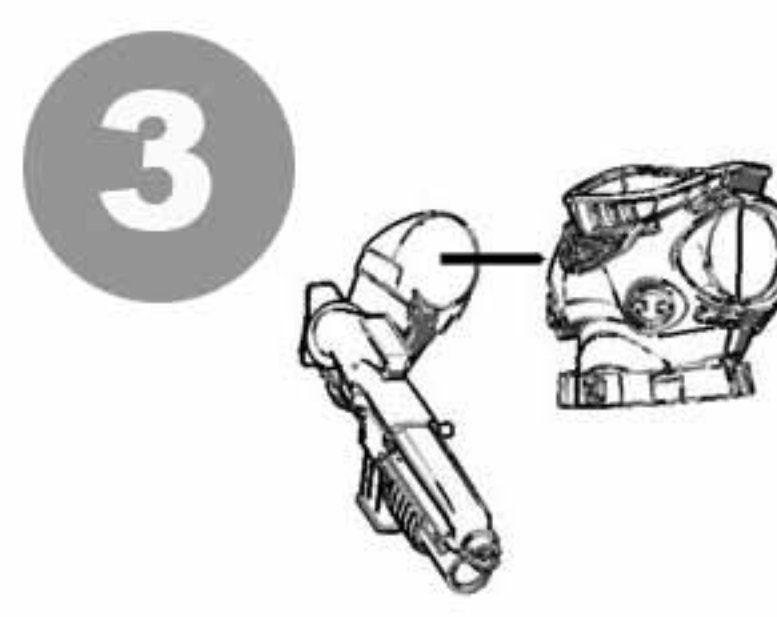

DREAMFORGE-GAMES

EISENKERN PANZERJÄGER

EXAMPLE

ASSEMBLE LEGS AS NEEDED.
(LEG CHOICE MAY INFORM WHICH ARMS TO USE FOR BEST RESULTS)

SHOULDER FIRED

HIP FIRED

AT THE READY

COMPLETED TROOPER