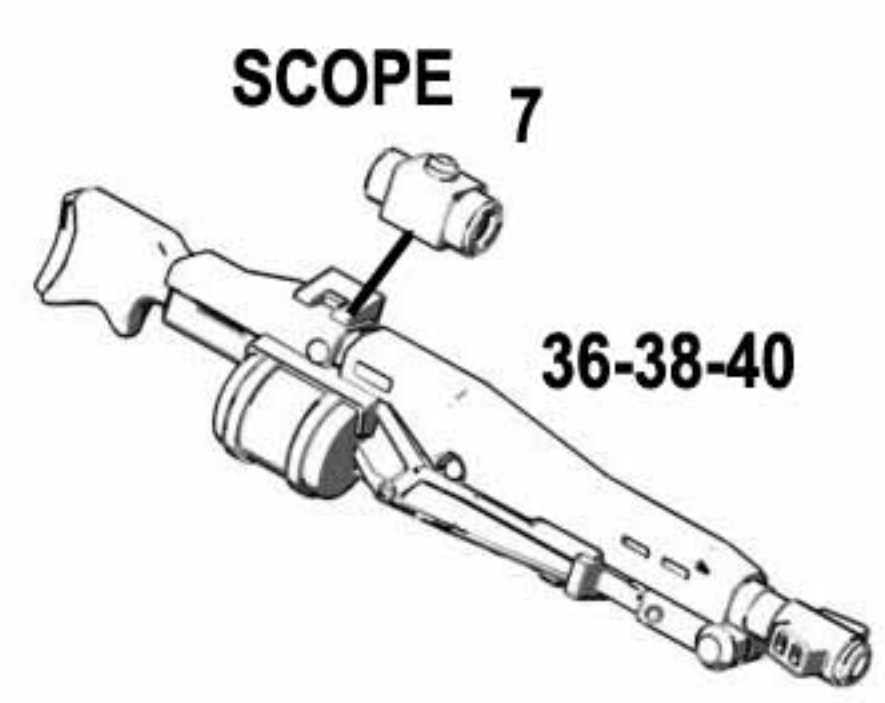

DREAMFORGE-GAMES

EISENKERN PANZERJÄGER

EXAMPLE

ASSEMBLE LEGS AS NEEDED.
(LEG CHOICE MAY INFORM WHICH ARMS TO USE FOR BEST RESULTS)

SHOULDER FIRED

HIP FIRED

AT THE READY

COMPLETED TROOPER

9 (GRIP)