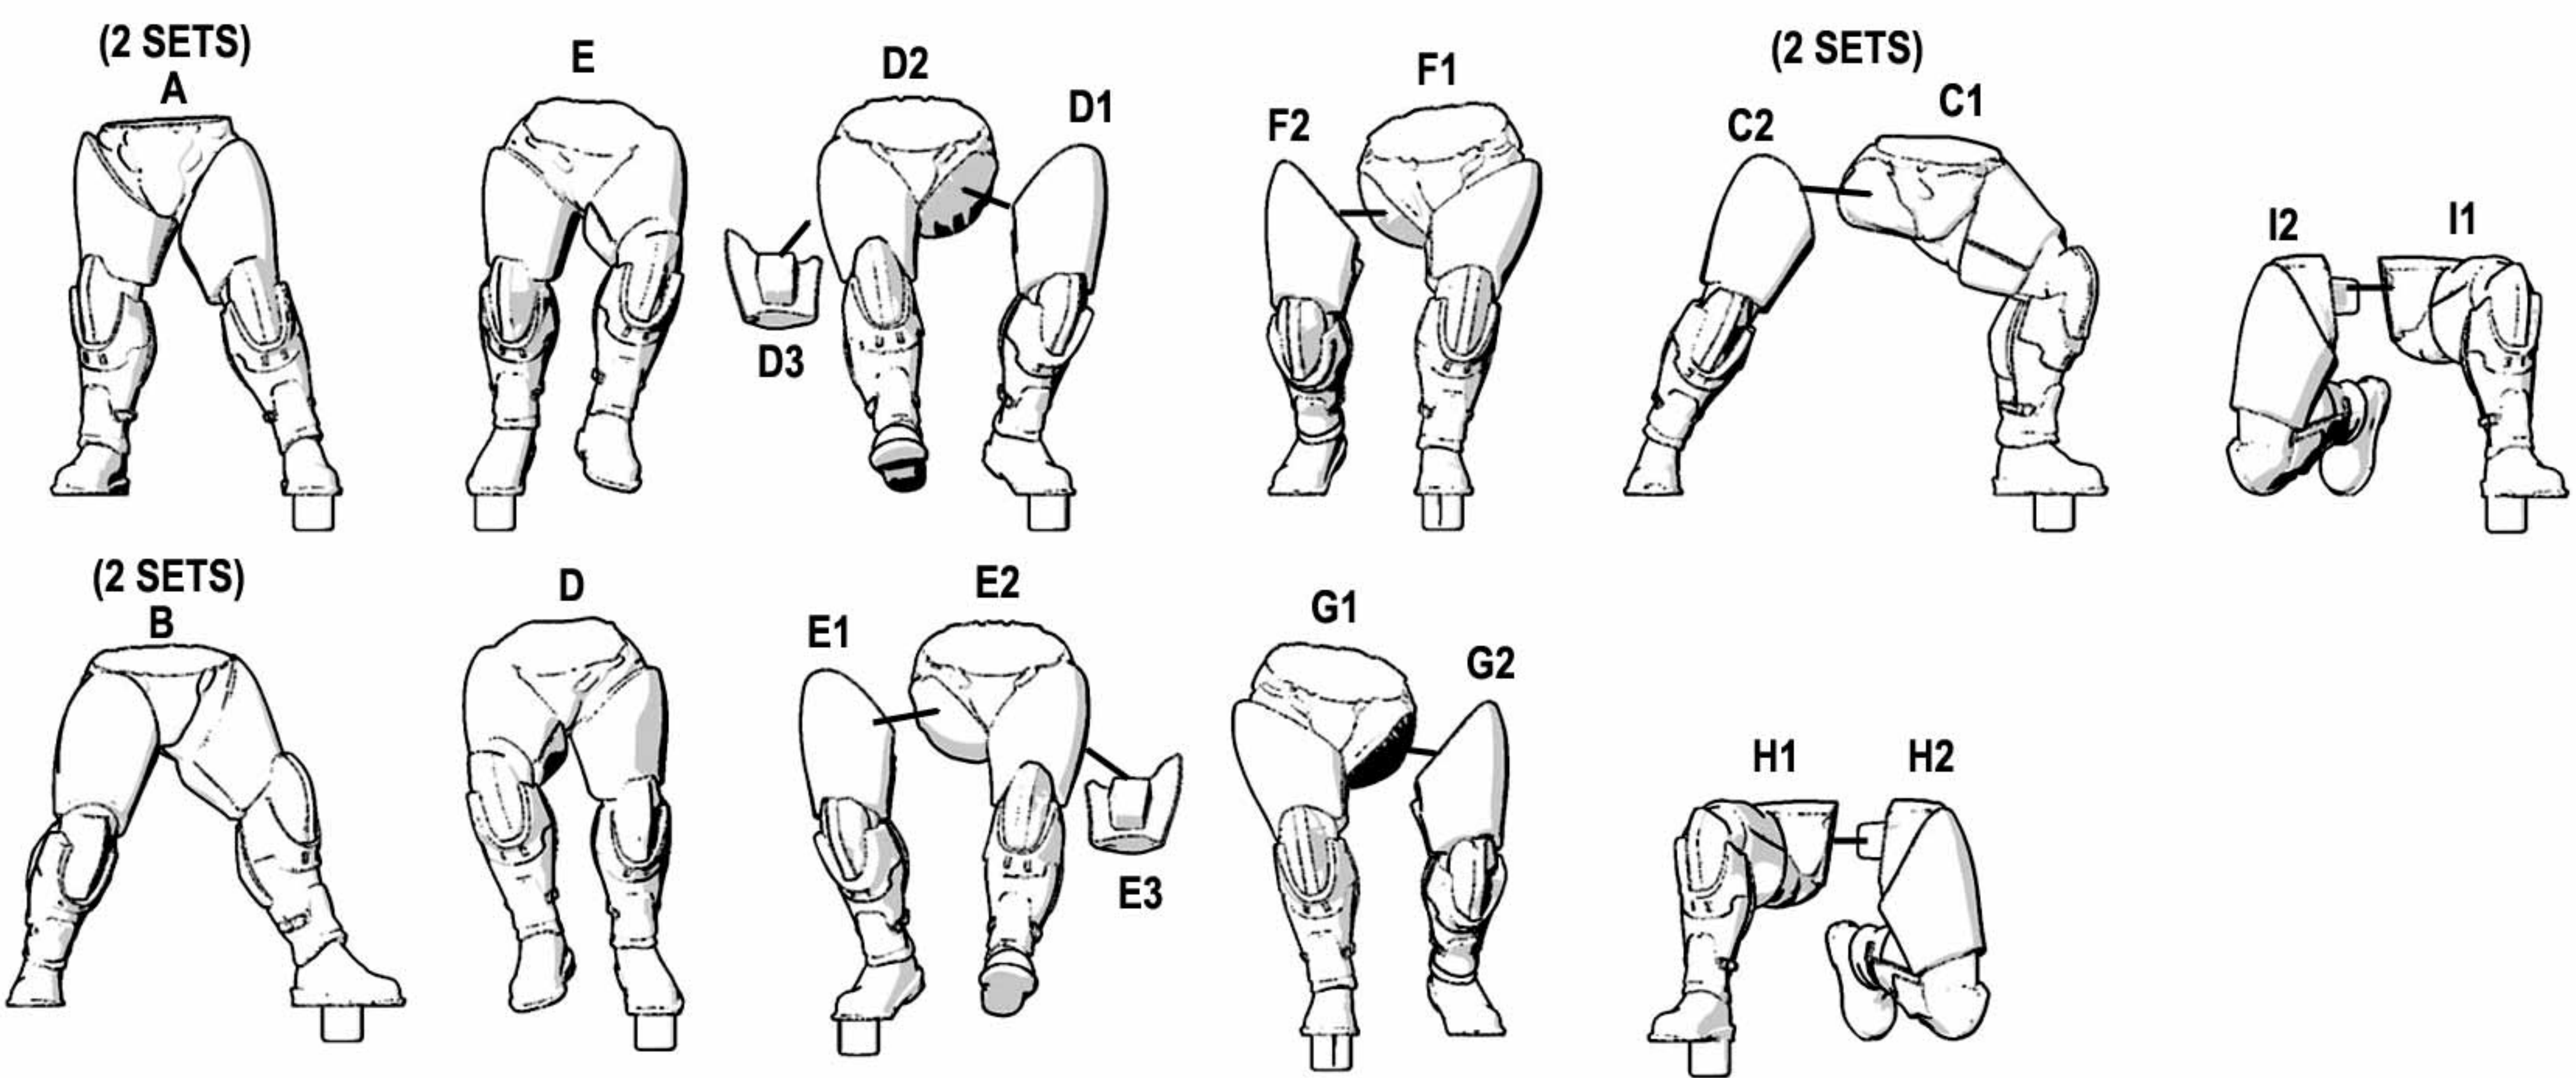

DREAMFORGE-GAMES

EISENKERN PANZERJÄGER

EXAMPLE

ASSEMBLE LEGS AS NEEDED.
(LEG CHOICE MAY INFORM WHICH ARMS TO USE FOR BEST RESULTS)

SHOULDER FIRED

HIP FIRED

AT THE READY

COMPLETED TROOPER

9 (GRIP)