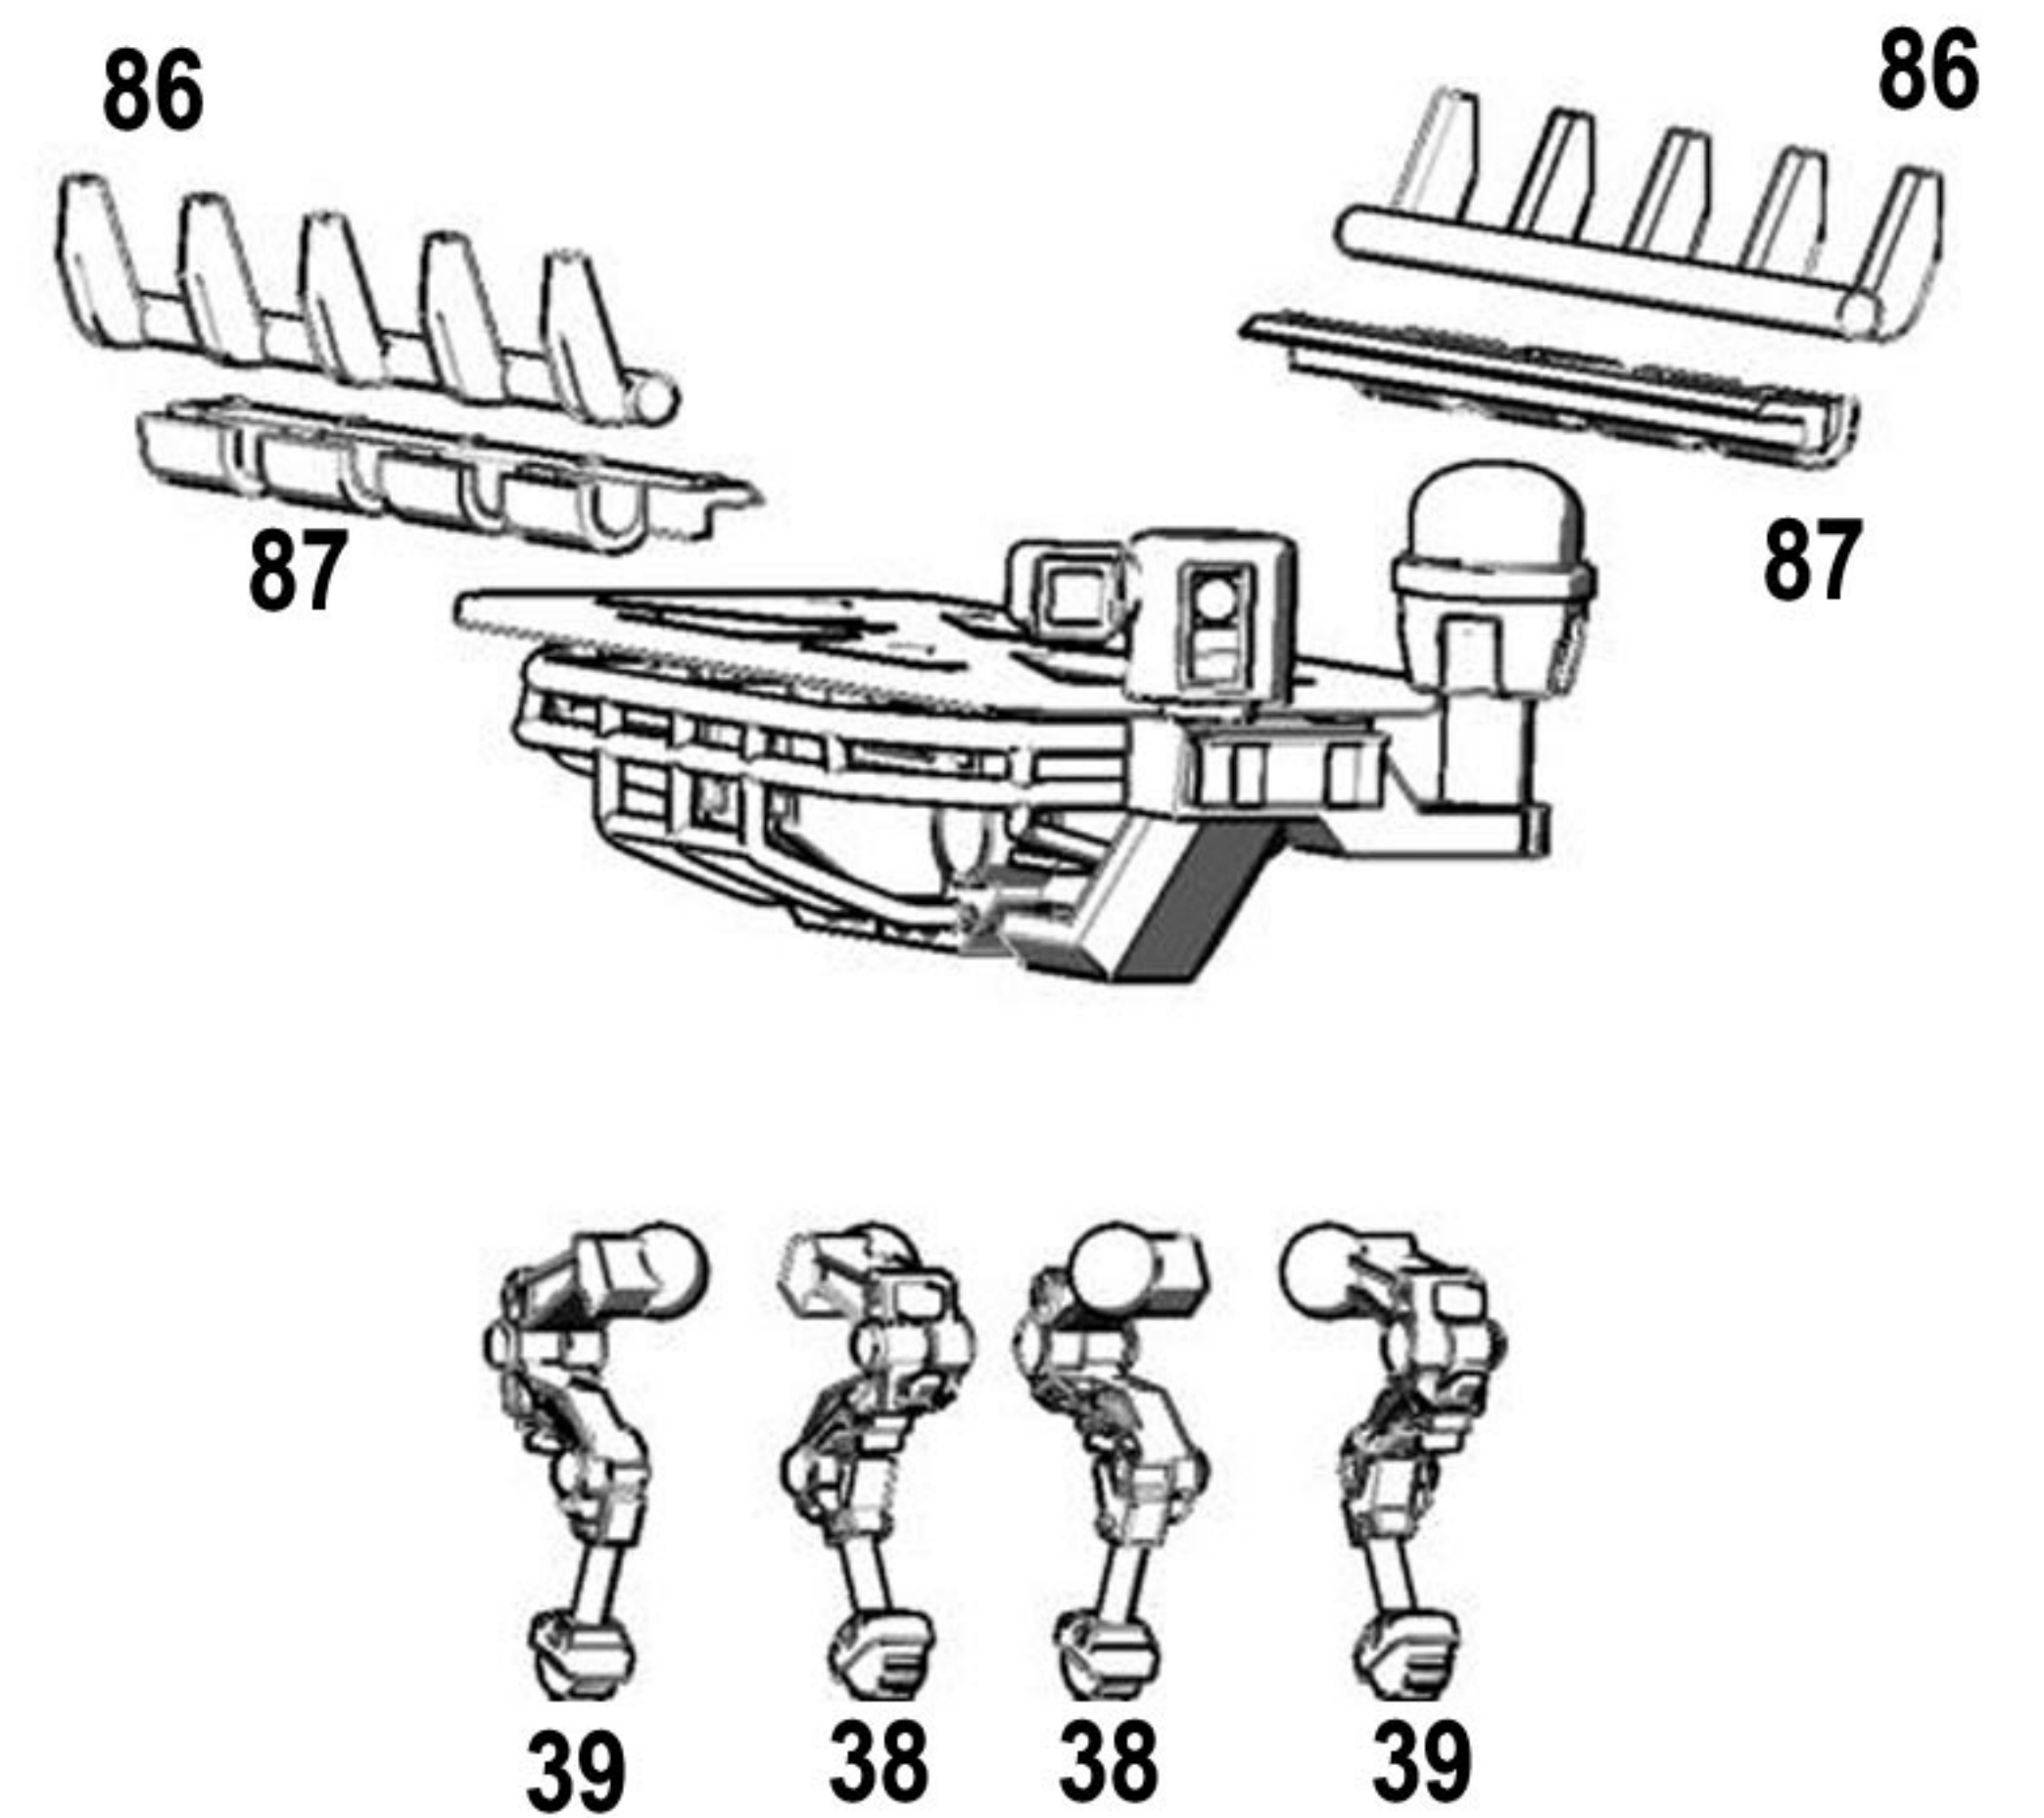

EISENKERN COMMAND SQUAD

COMMUNICATIONS OFFICER
(BASE ON 50MM ROUND)

FORWARD OBSERVER TEAM
(BASE ON 65MM ROUND)

MEDIC AND MEDICAL MULE

DREAMFORCE GAMES

EISENKERN COMMAND SQUAD

LEFT REAR MULE LEG

RIGHT FRONT MULE LEG

MEDIC FOOT TAB

50MM ROUND WITH HOLES

OPTIONAL HEAD

MEDICAL MULE

CARGO MULE

OPTIONAL POSABLE LEGS

LEFT FRONT AND RIGHT REAR LEGS

RIGHT FRONT AND LEFT REAR LEGS