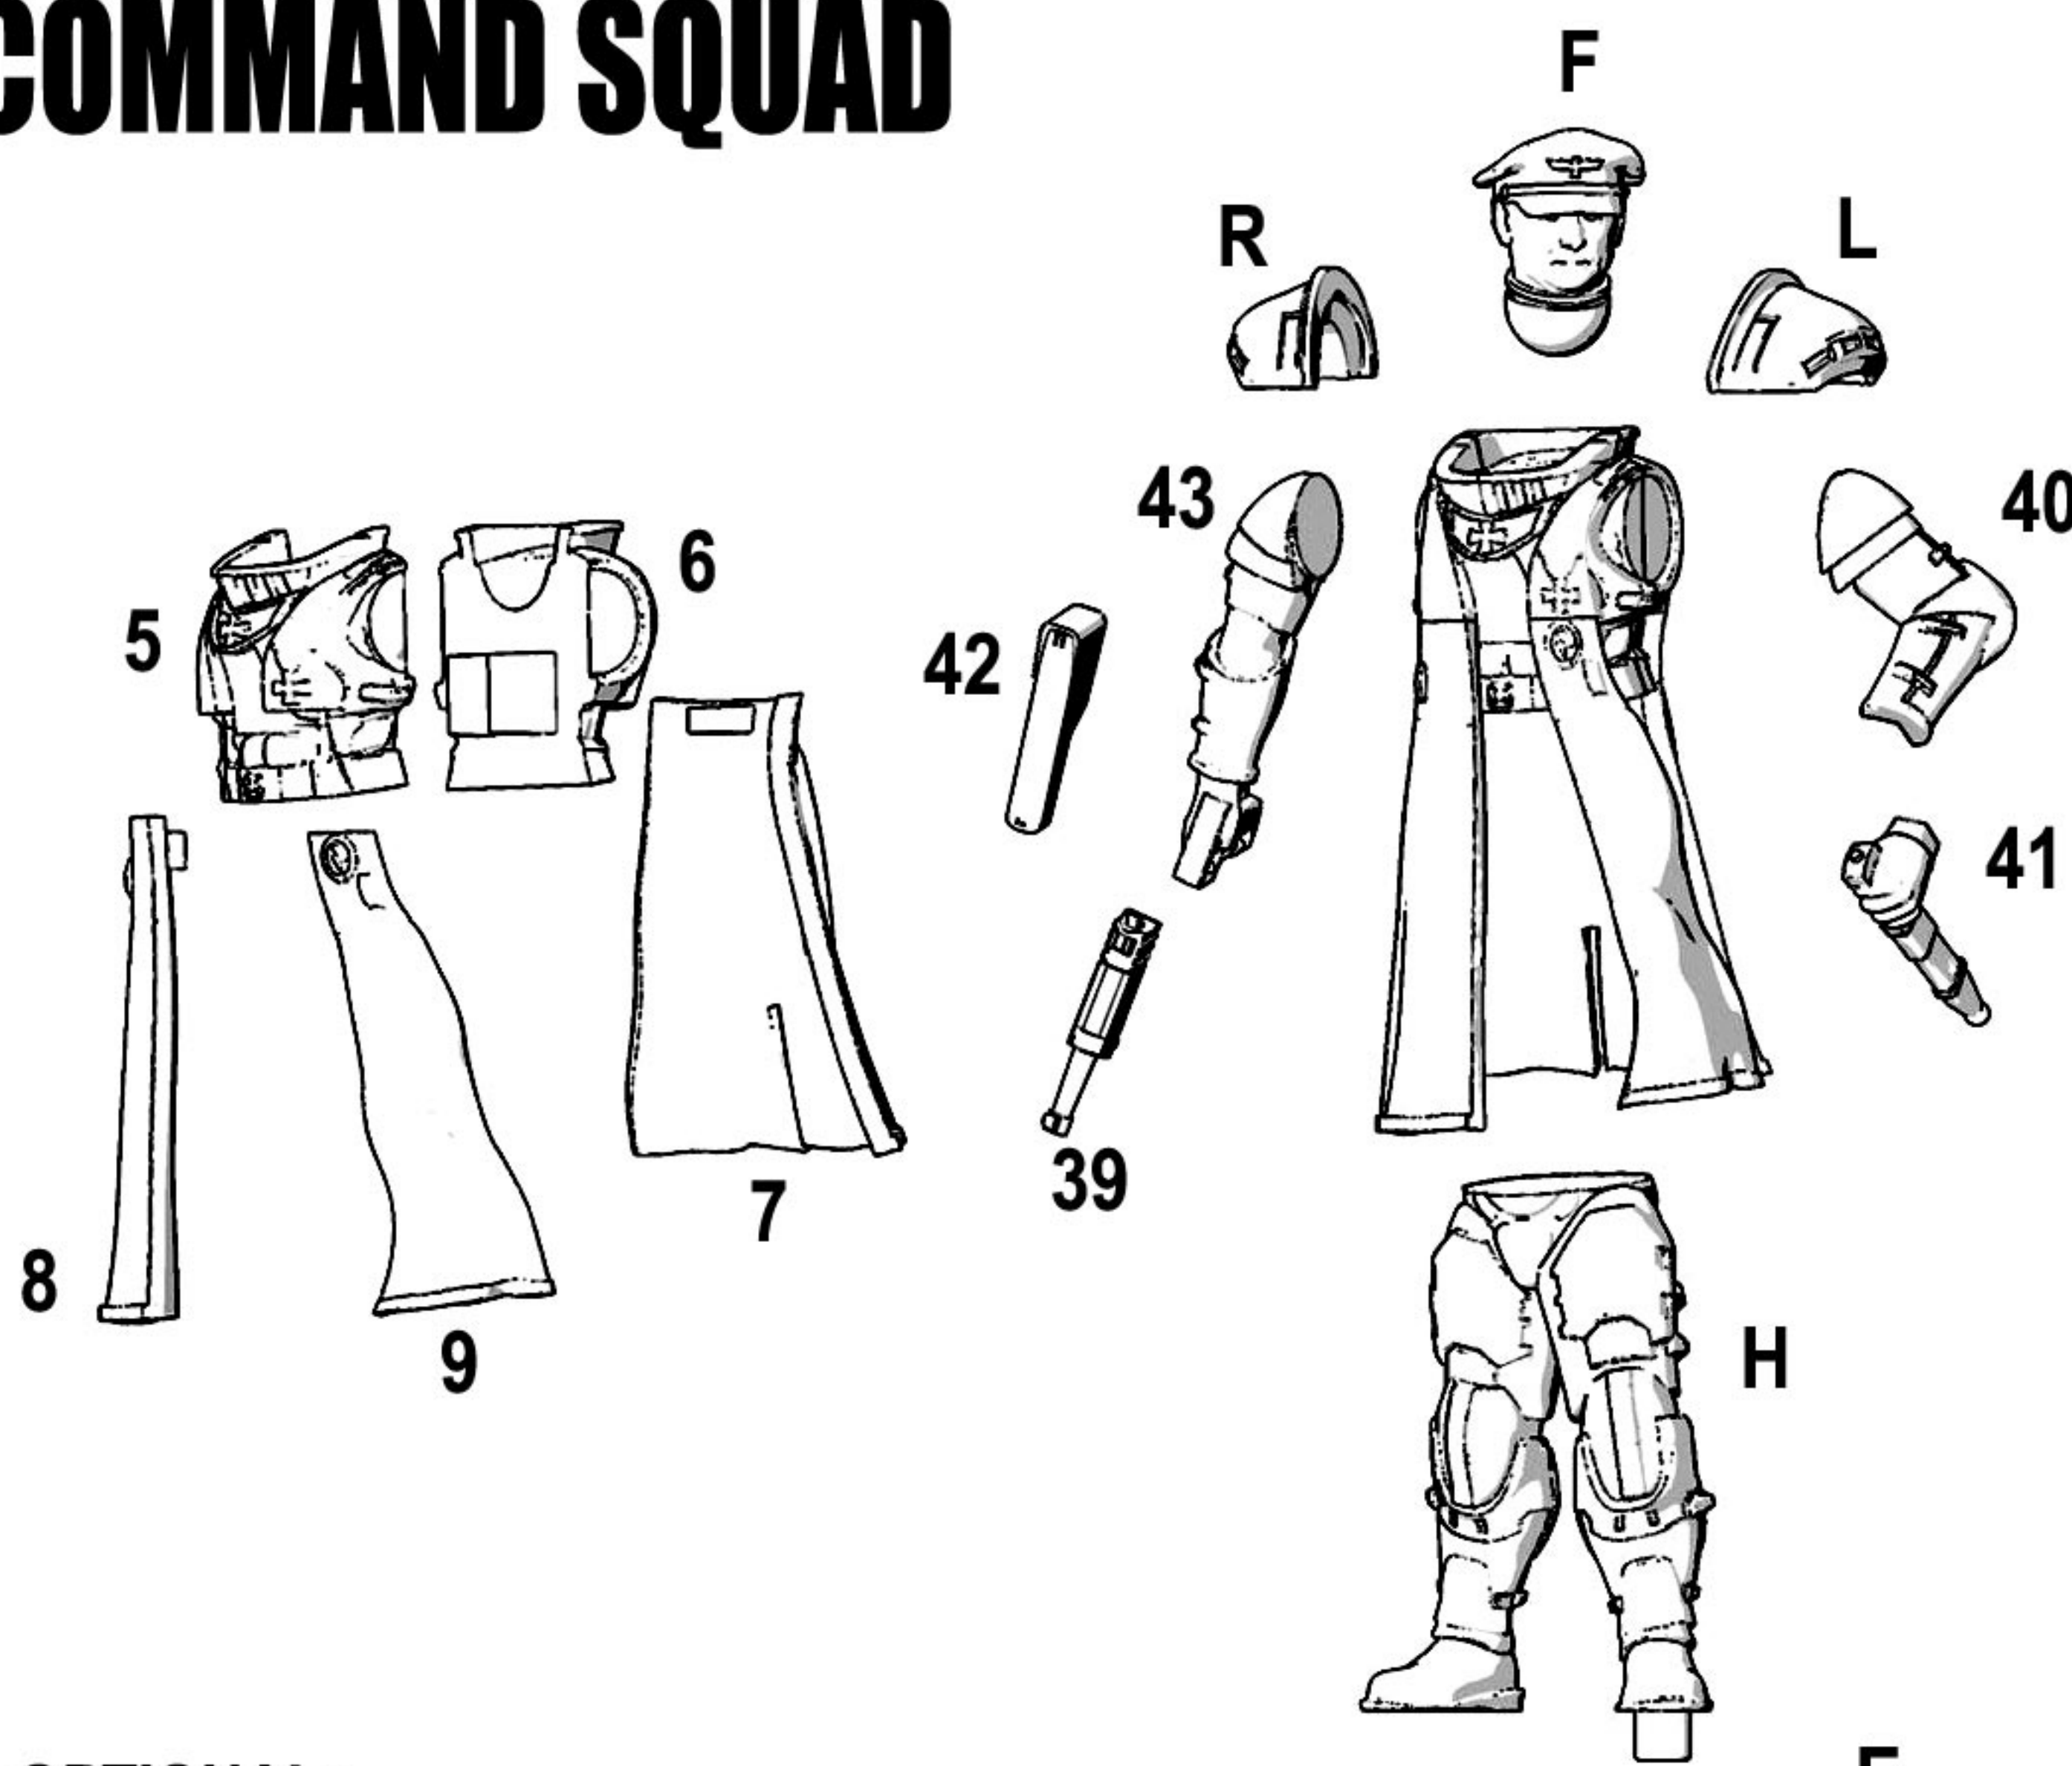

DREAMFORCE-GAMES

EISENKERN COMMAND SQUAD

PLATOON COMMANDER

PLATOON SERGEANT

OPTIONAL:
USE CHEST PART #2
WITH THE IRON CROSS
AT THE NECK TO SHOW
THIS OR ANOTHER UNIT
AS 'VETERAN' STATUS.

SNIPER TEAM 1

SNIPER TEAM 2

EISENKERN COMMAND SQUAD

COMMUNICATIONS OFFICER
(BASE ON 50MM ROUND)

FORWARD OBSERVER TEAM
(BASE ON 65MM ROUND)

MEDIC AND MEDICAL MULE

DREAMFORCE GAMES

EISENKERN COMMAND SQUAD

LEFT REAR MULE LEG

RIGHT FRONT MULE LEG

MEDIC FOOT TAB

50MM ROUND WITH HOLES

OPTIONAL HEAD

MEDICAL MULE

CARGO MULE

OPTIONAL POSABLE LEGS

LEFT FRONT AND RIGHT REAR LEGS

RIGHT FRONT AND LEFT REAR LEGS