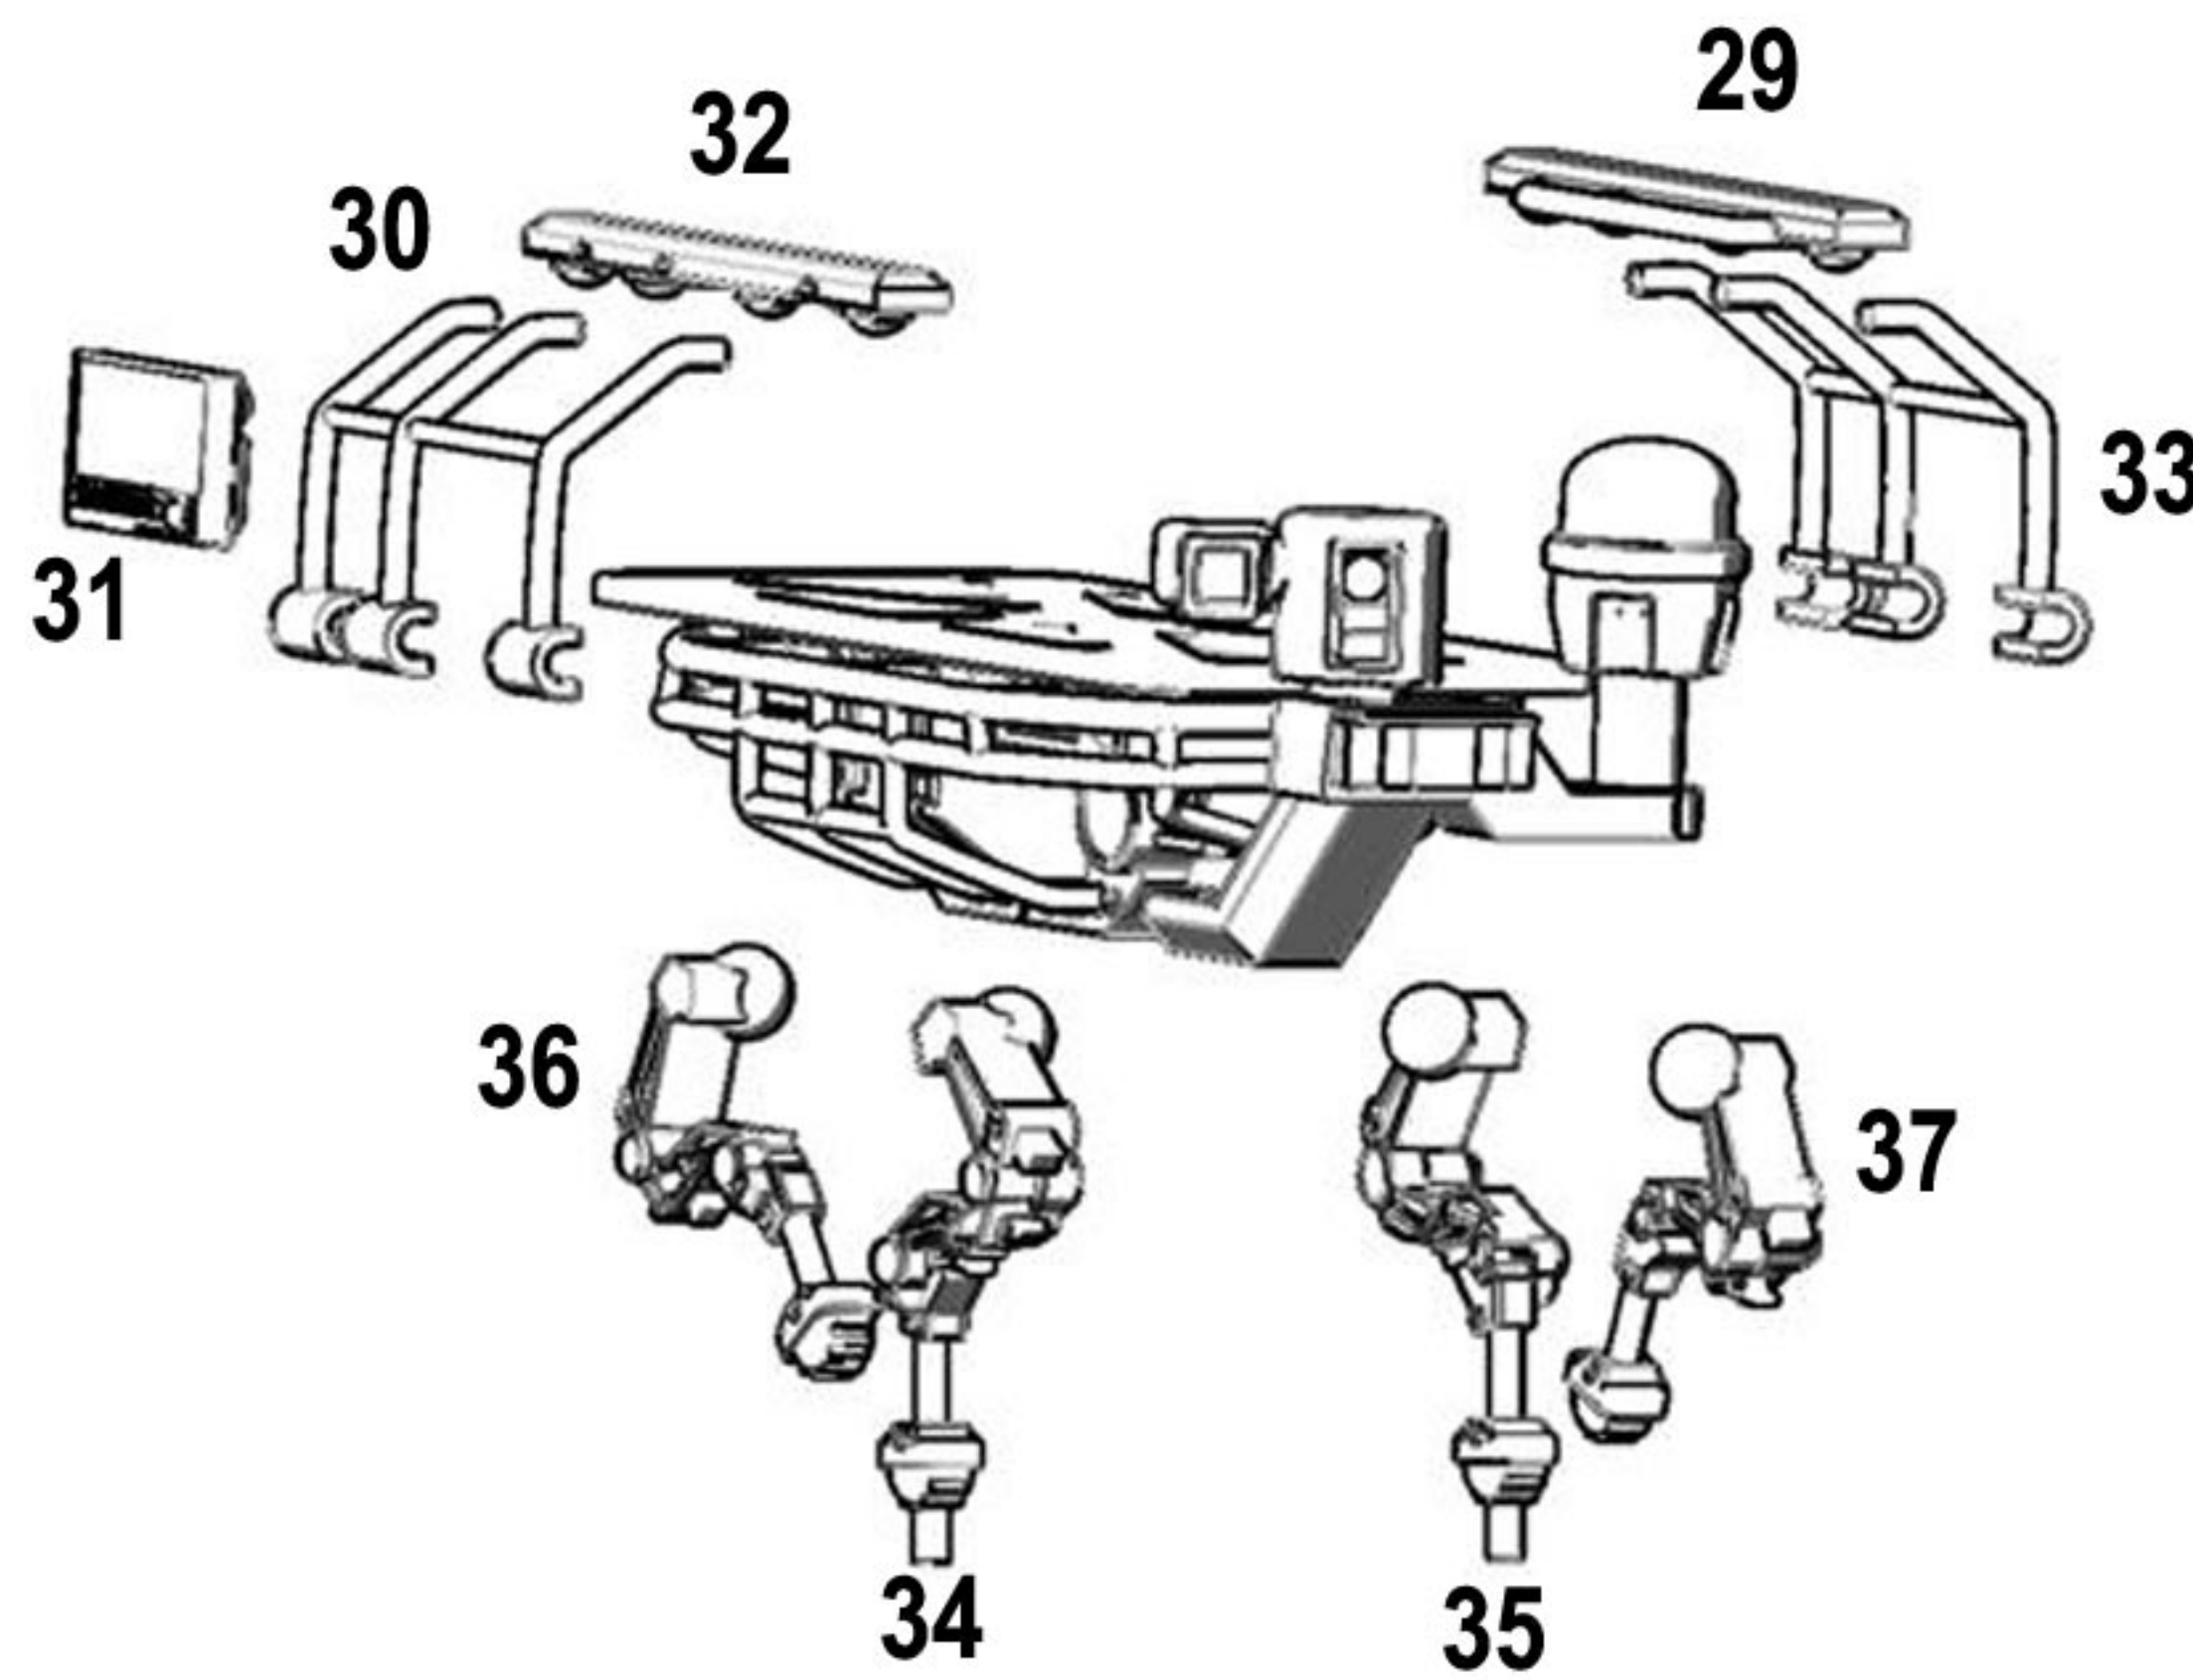

EISENKERN COMMAND SQUAD

COMMUNICATIONS OFFICER
(BASE ON 50MM ROUND)

FORWARD OBSERVER TEAM
(BASE ON 65MM ROUND)

MEDIC AND MEDICAL MULE

DREAMFORCE GAMES

EISENKERN COMMAND SQUAD

LEFT REAR MULE LEG

RIGHT FRONT MULE LEG

MEDIC FOOT TAB

50MM ROUND WITH HOLES

OPTIONAL HEAD

MEDICAL MULE

CARGO MULE

OPTIONAL POSABLE LEGS

LEFT FRONT AND RIGHT REAR LEGS

RIGHT FRONT AND LEFT REAR LEGS