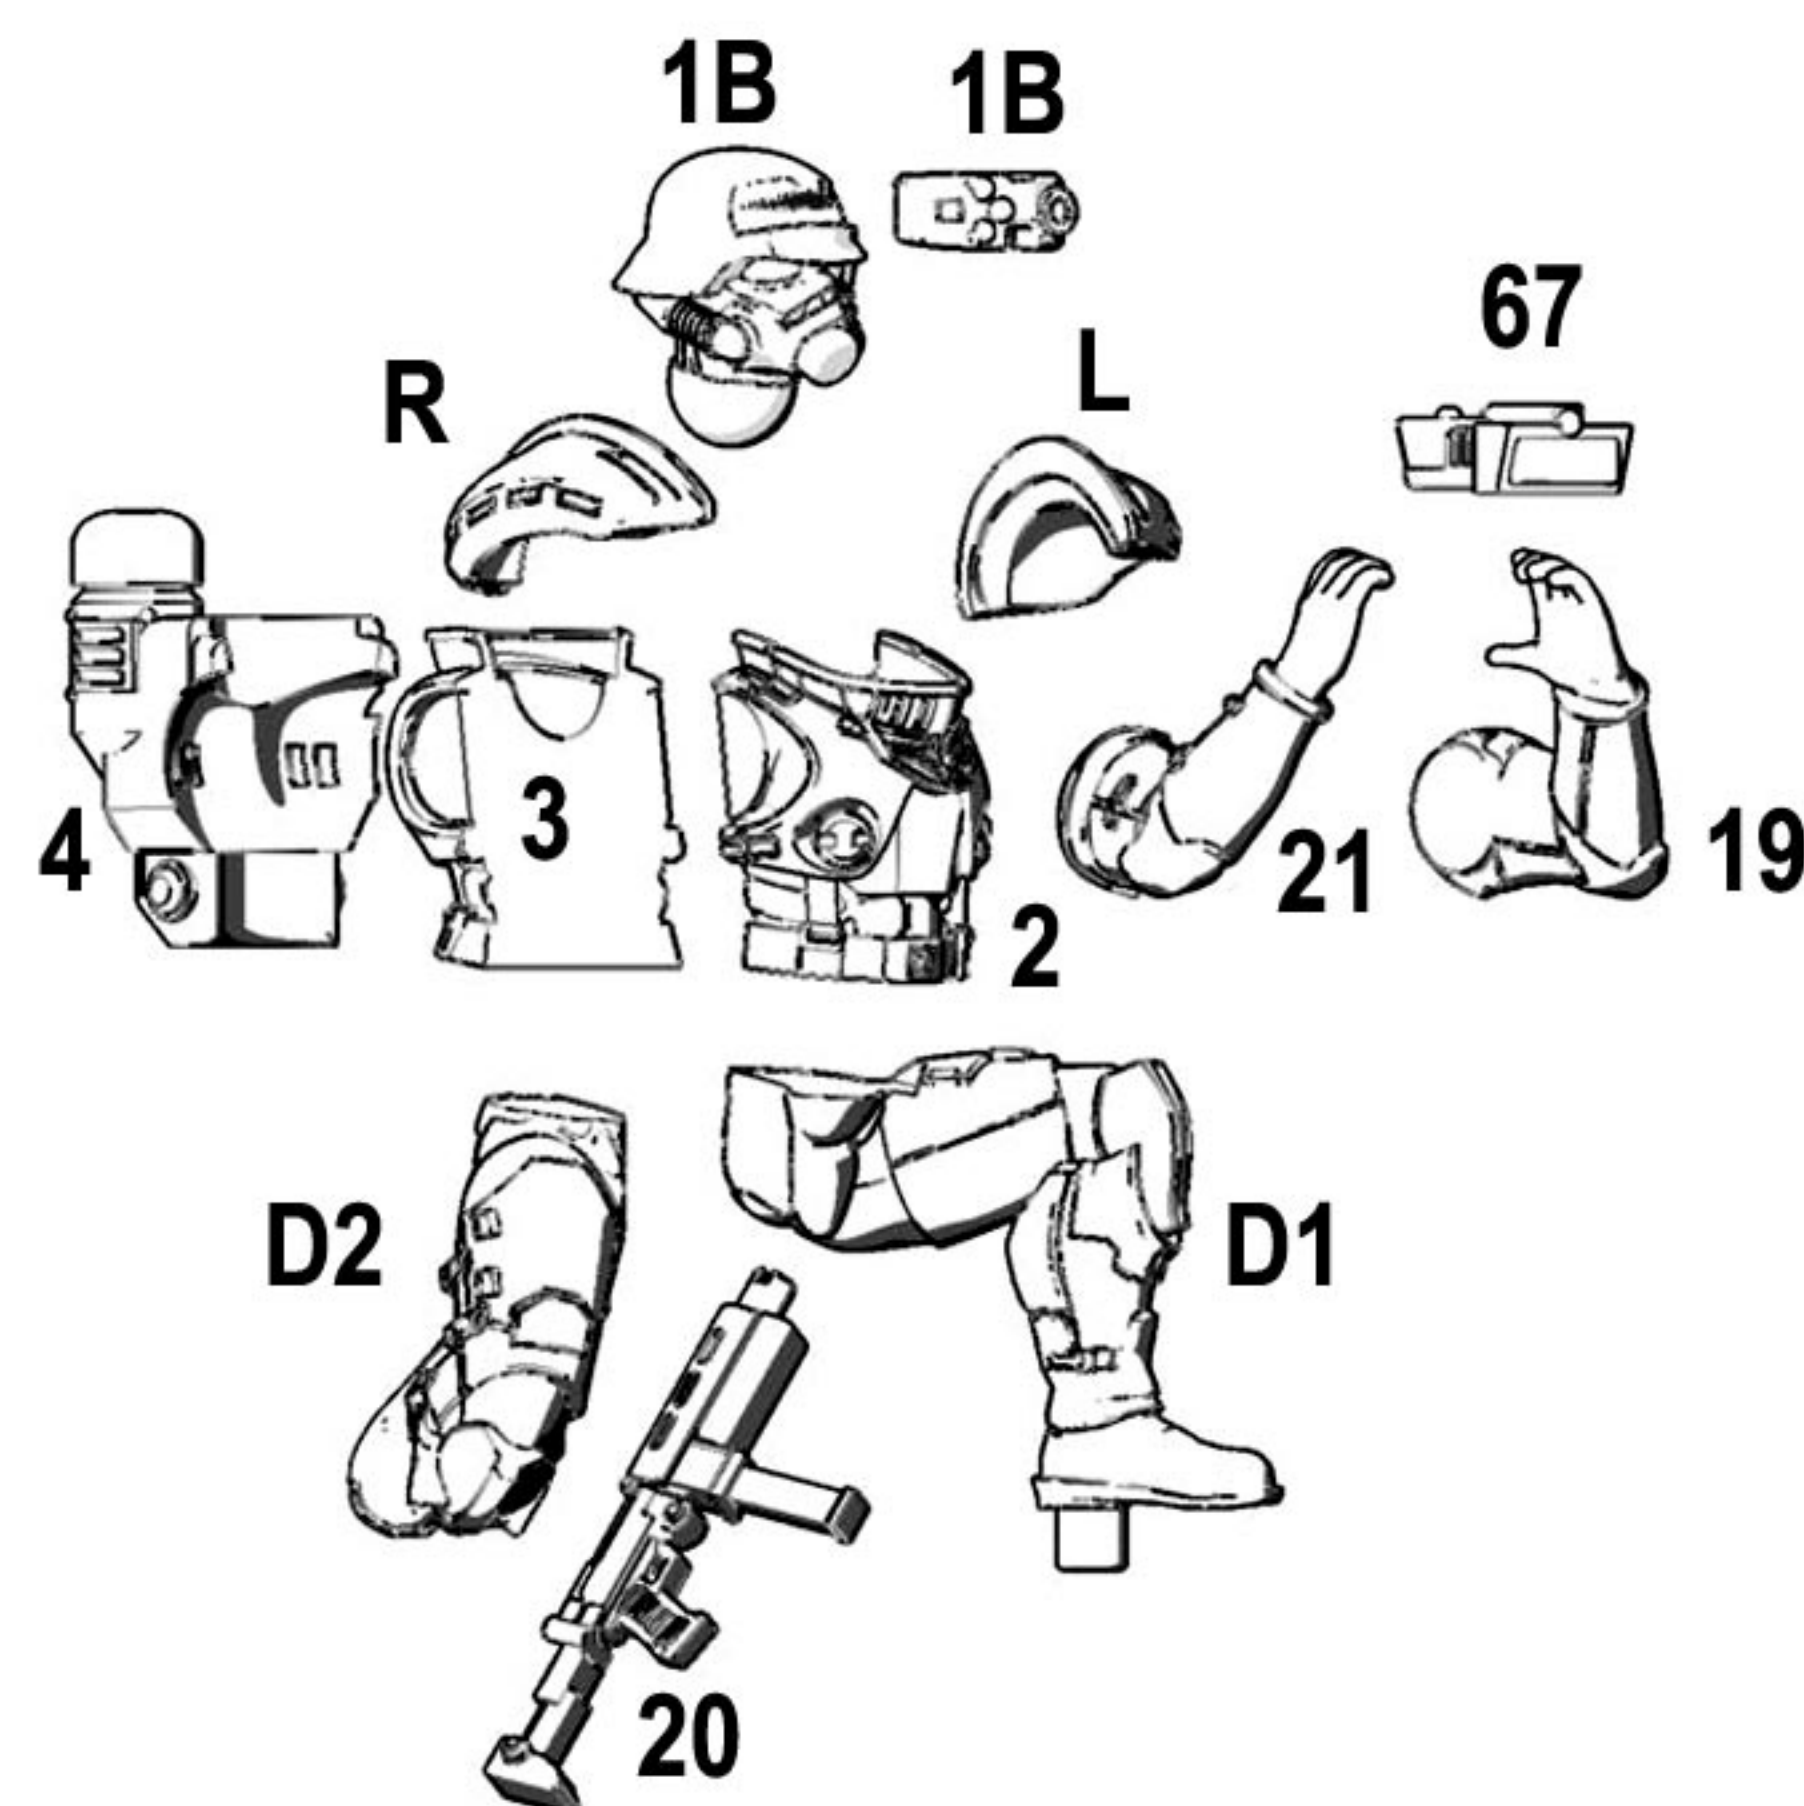

DREAMFORCE-GAMES

EISENKERN COMMAND SQUAD

PLATOON COMMANDER

PLATOON SERGEANT

OPTIONAL:
USE CHEST PART #2
WITH THE IRON CROSS
AT THE NECK TO SHOW
THIS OR ANOTHER UNIT
AS 'VETERAN' STATUS.

SNIPER TEAM 1

SNIPER TEAM 2

EISENKERN COMMAND SQUAD

COMMUNICATIONS OFFICER
(BASE ON 50MM ROUND)

FORWARD OBSERVER TEAM
(BASE ON 65MM ROUND)

MEDIC AND MEDICAL MULE

DREAMFORCE GAMES

EISENKERN COMMAND SQUAD

LEFT REAR MULE LEG

RIGHT FRONT MULE LEG

MEDIC FOOT TAB

50MM ROUND WITH HOLES

OPTIONAL HEAD

MEDICAL MULE

CARGO MULE

OPTIONAL POSABLE LEGS

LEFT FRONT AND RIGHT REAR LEGS

RIGHT FRONT AND LEFT REAR LEGS