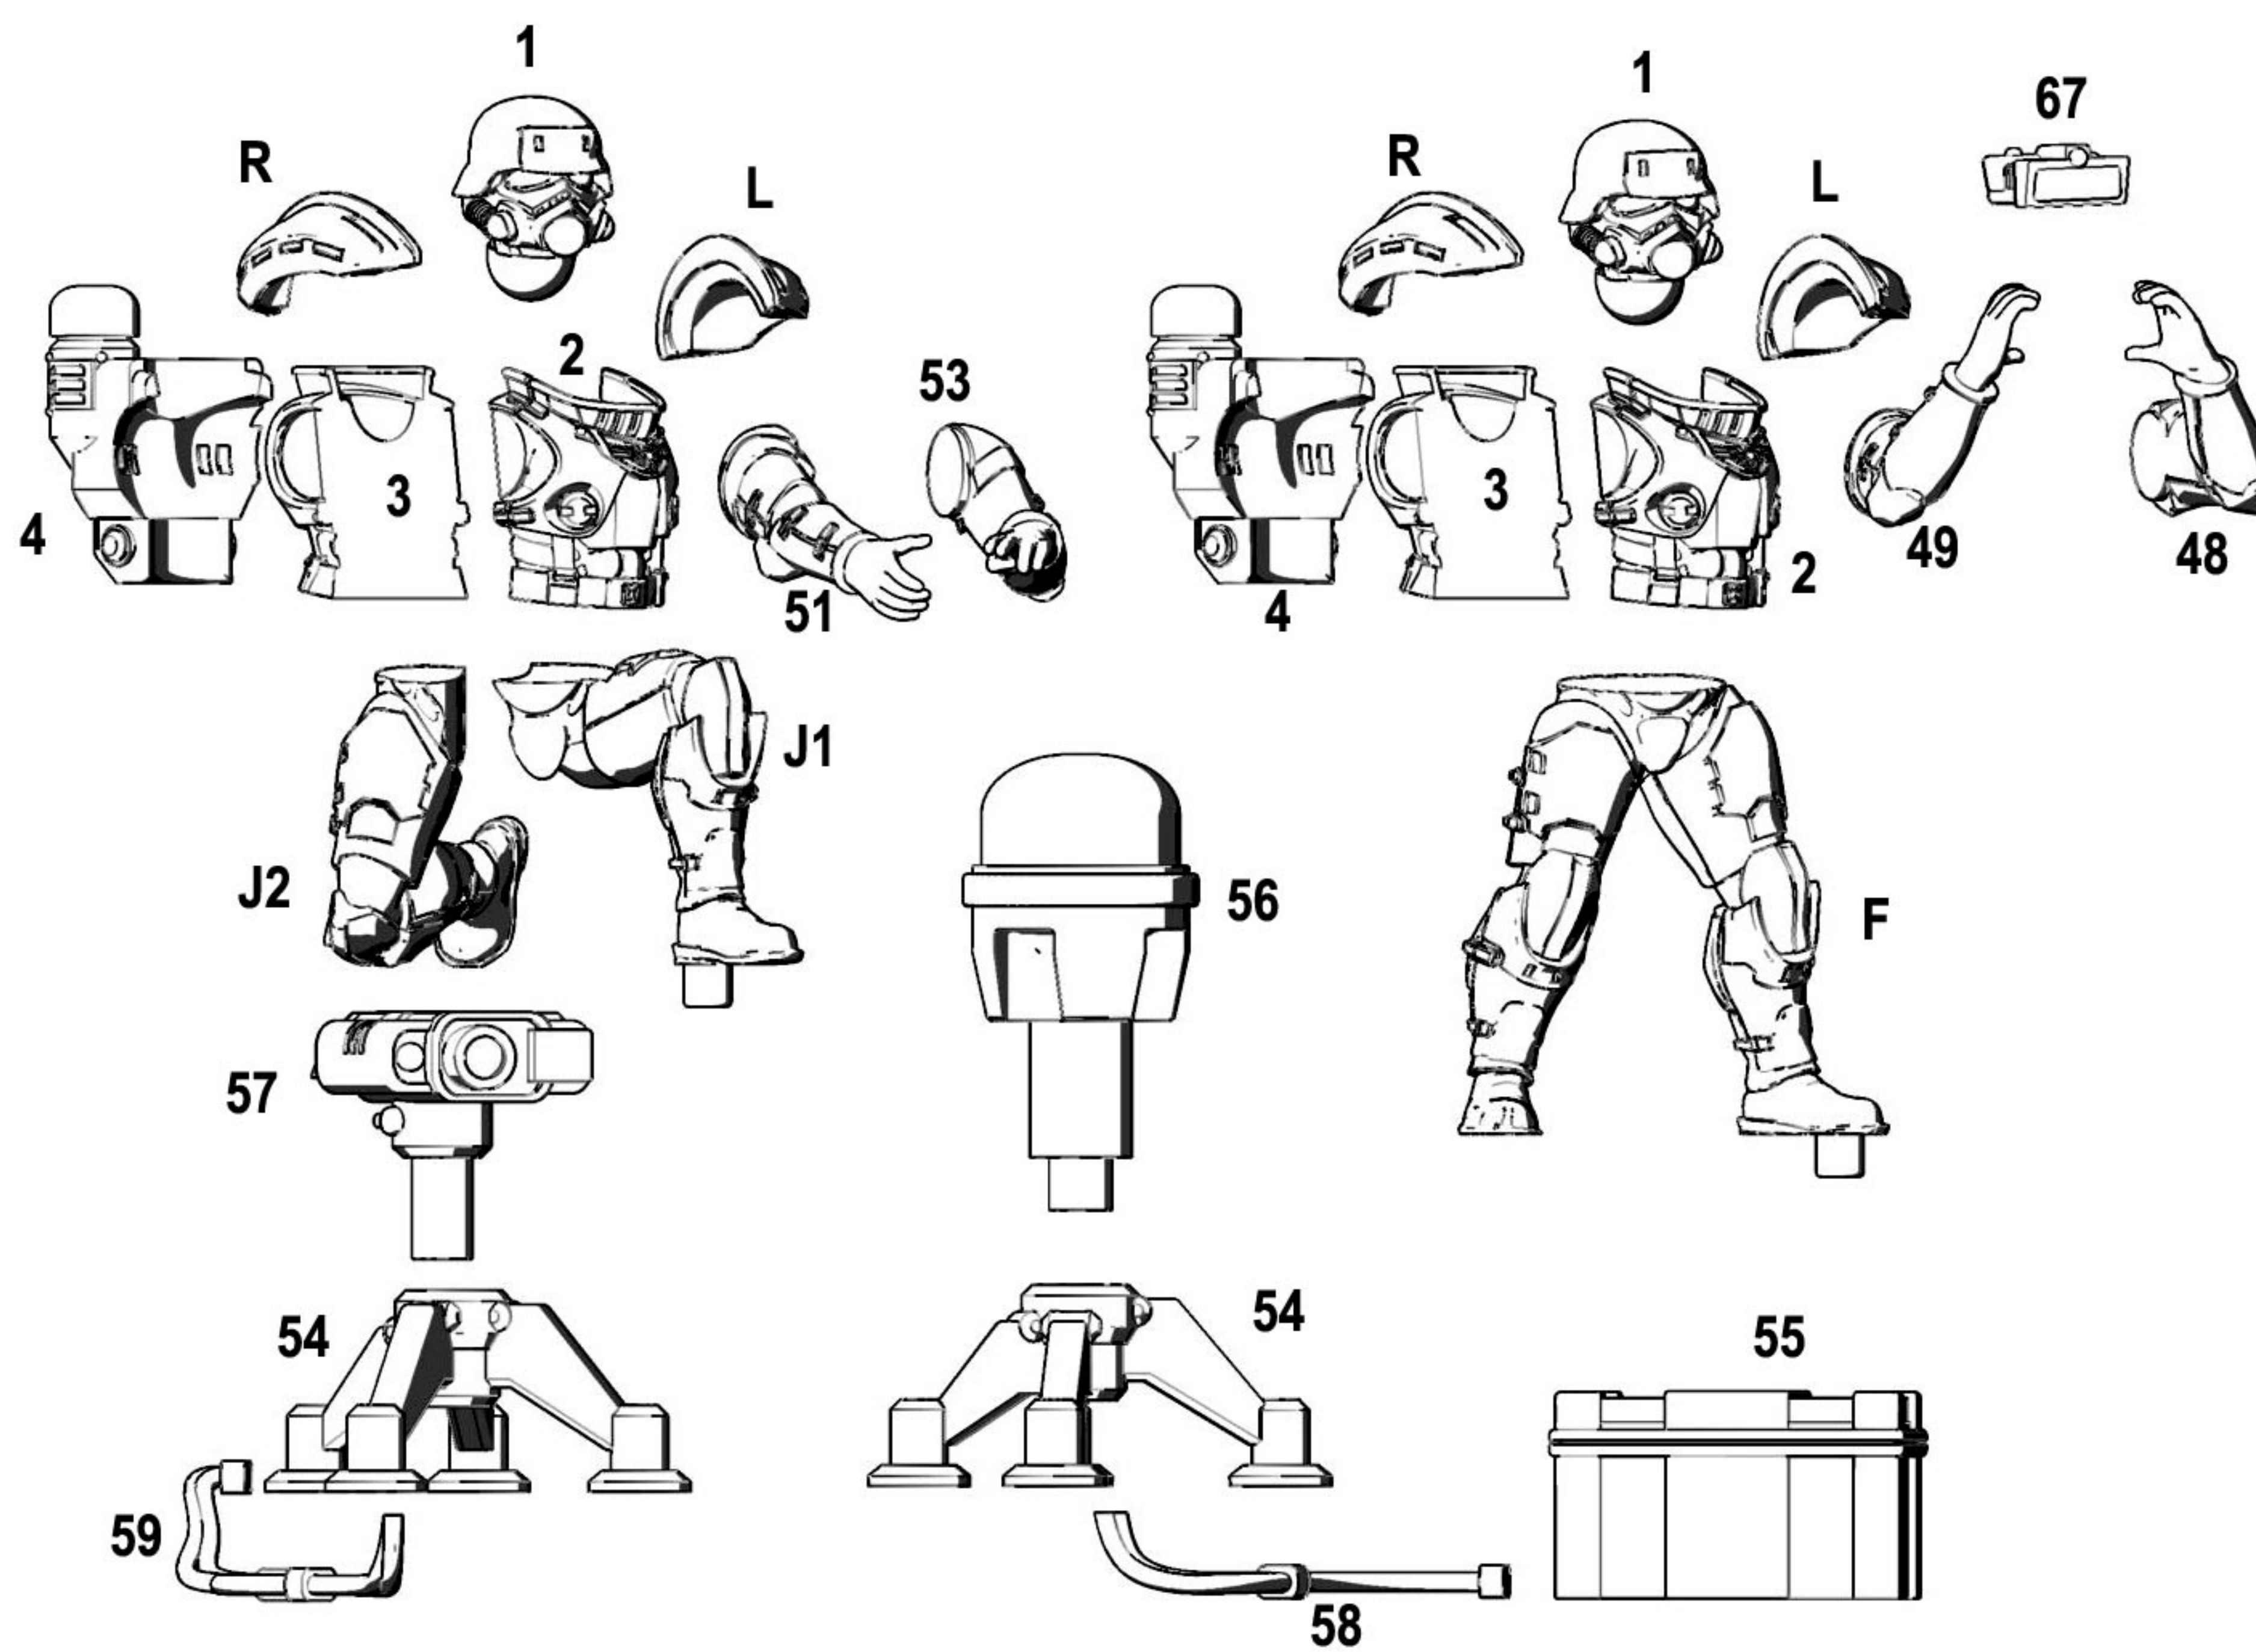

DREAMFORCE-GAMES

EISENKERN COMMAND SQUAD

PLATOON COMMANDER

PLATOON SERGEANT

OPTIONAL:
USE CHEST PART #2
WITH THE IRON CROSS
AT THE NECK TO SHOW
THIS OR ANOTHER UNIT
AS 'VETERAN' STATUS.

SNIPER TEAM 1

SNIPER TEAM 2

EISENKERN COMMAND SQUAD

COMMUNICATIONS OFFICER
(BASE ON 50MM ROUND)

FORWARD OBSERVER TEAM
(BASE ON 65MM ROUND)

MEDIC AND MEDICAL MULE

DREAMFORCE GAMES

EISENKERN COMMAND SQUAD

LEFT REAR MULE LEG

RIGHT FRONT MULE LEG

MEDIC FOOT TAB

50MM ROUND WITH HOLES

OPTIONAL HEAD

MEDICAL MULE

CARGO MULE

OPTIONAL POSABLE LEGS

LEFT FRONT AND RIGHT REAR LEGS

RIGHT FRONT AND LEFT REAR LEGS