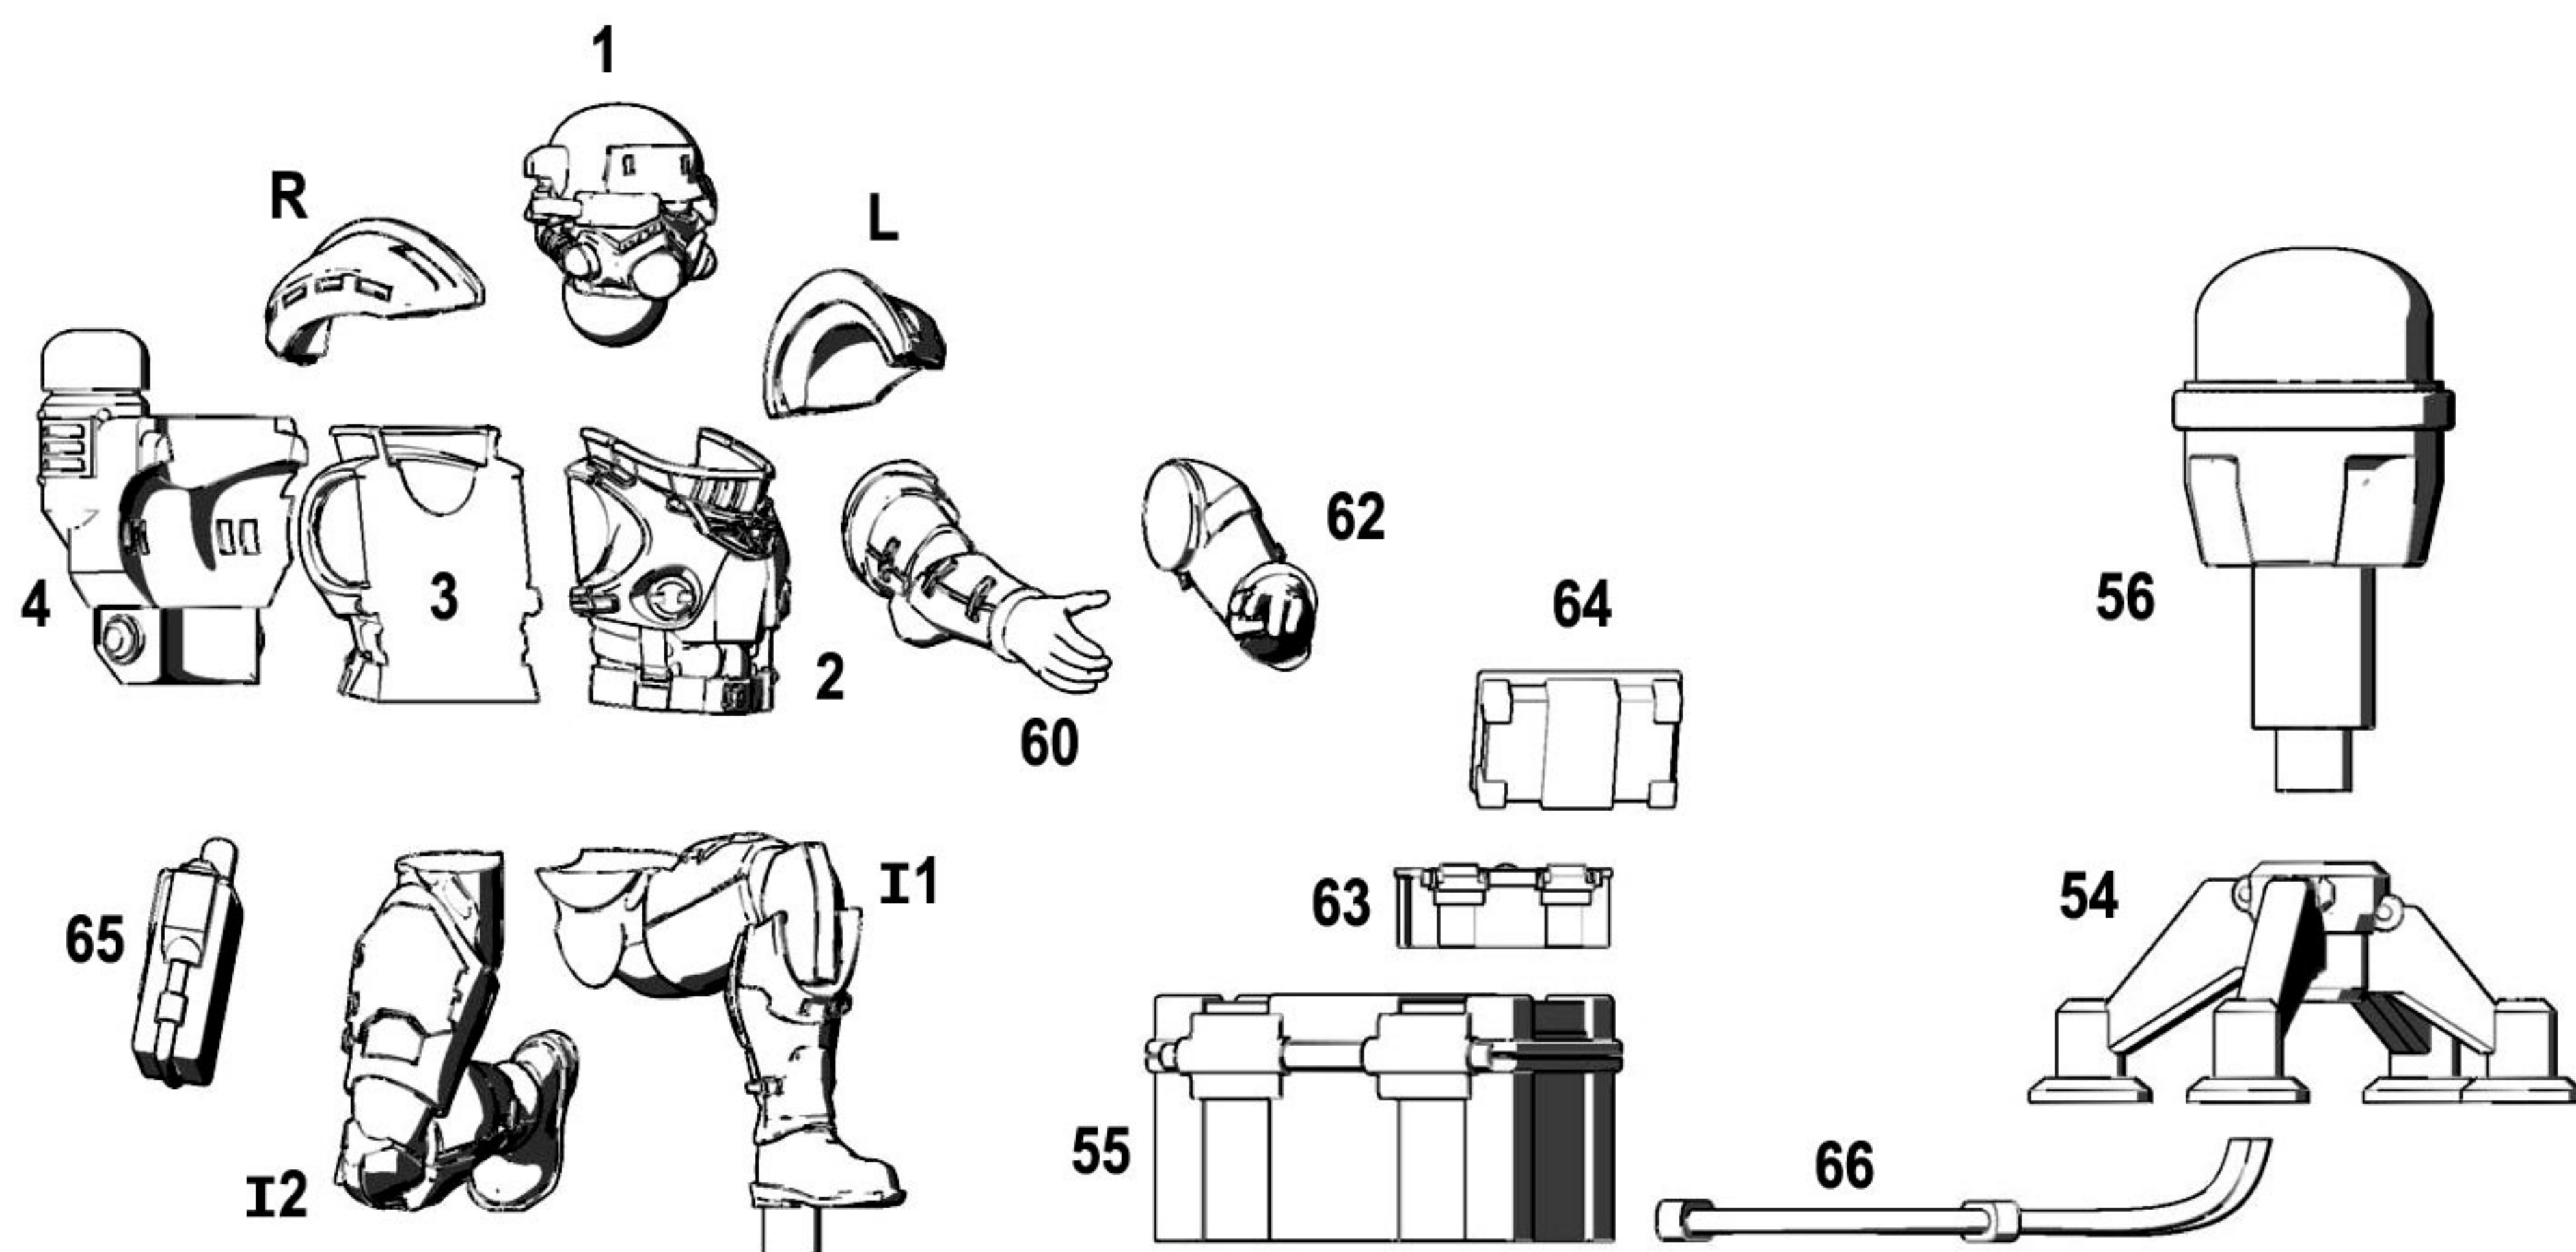

DREAMFORCE-GAMES

EISENKERN COMMAND SQUAD

PLATOON COMMANDER

PLATOON SERGEANT

OPTIONAL:
USE CHEST PART #2
WITH THE IRON CROSS
AT THE NECK TO SHOW
THIS OR ANOTHER UNIT
AS 'VETERAN' STATUS.

SNIPER TEAM 1

SNIPER TEAM 2

EISENKERN COMMAND SQUAD

COMMUNICATIONS OFFICER
(BASE ON 50MM ROUND)

FORWARD OBSERVER TEAM
(BASE ON 65MM ROUND)

MEDIC AND MEDICAL MULE

DREAMFORCE GAMES

EISENKERN COMMAND SQUAD

LEFT REAR MULE LEG

RIGHT FRONT MULE LEG

MEDIC FOOT TAB

50MM ROUND WITH HOLES

OPTIONAL HEAD

MEDICAL MULE

CARGO MULE

OPTIONAL POSABLE LEGS

LEFT FRONT AND RIGHT REAR LEGS

RIGHT FRONT AND LEFT REAR LEGS