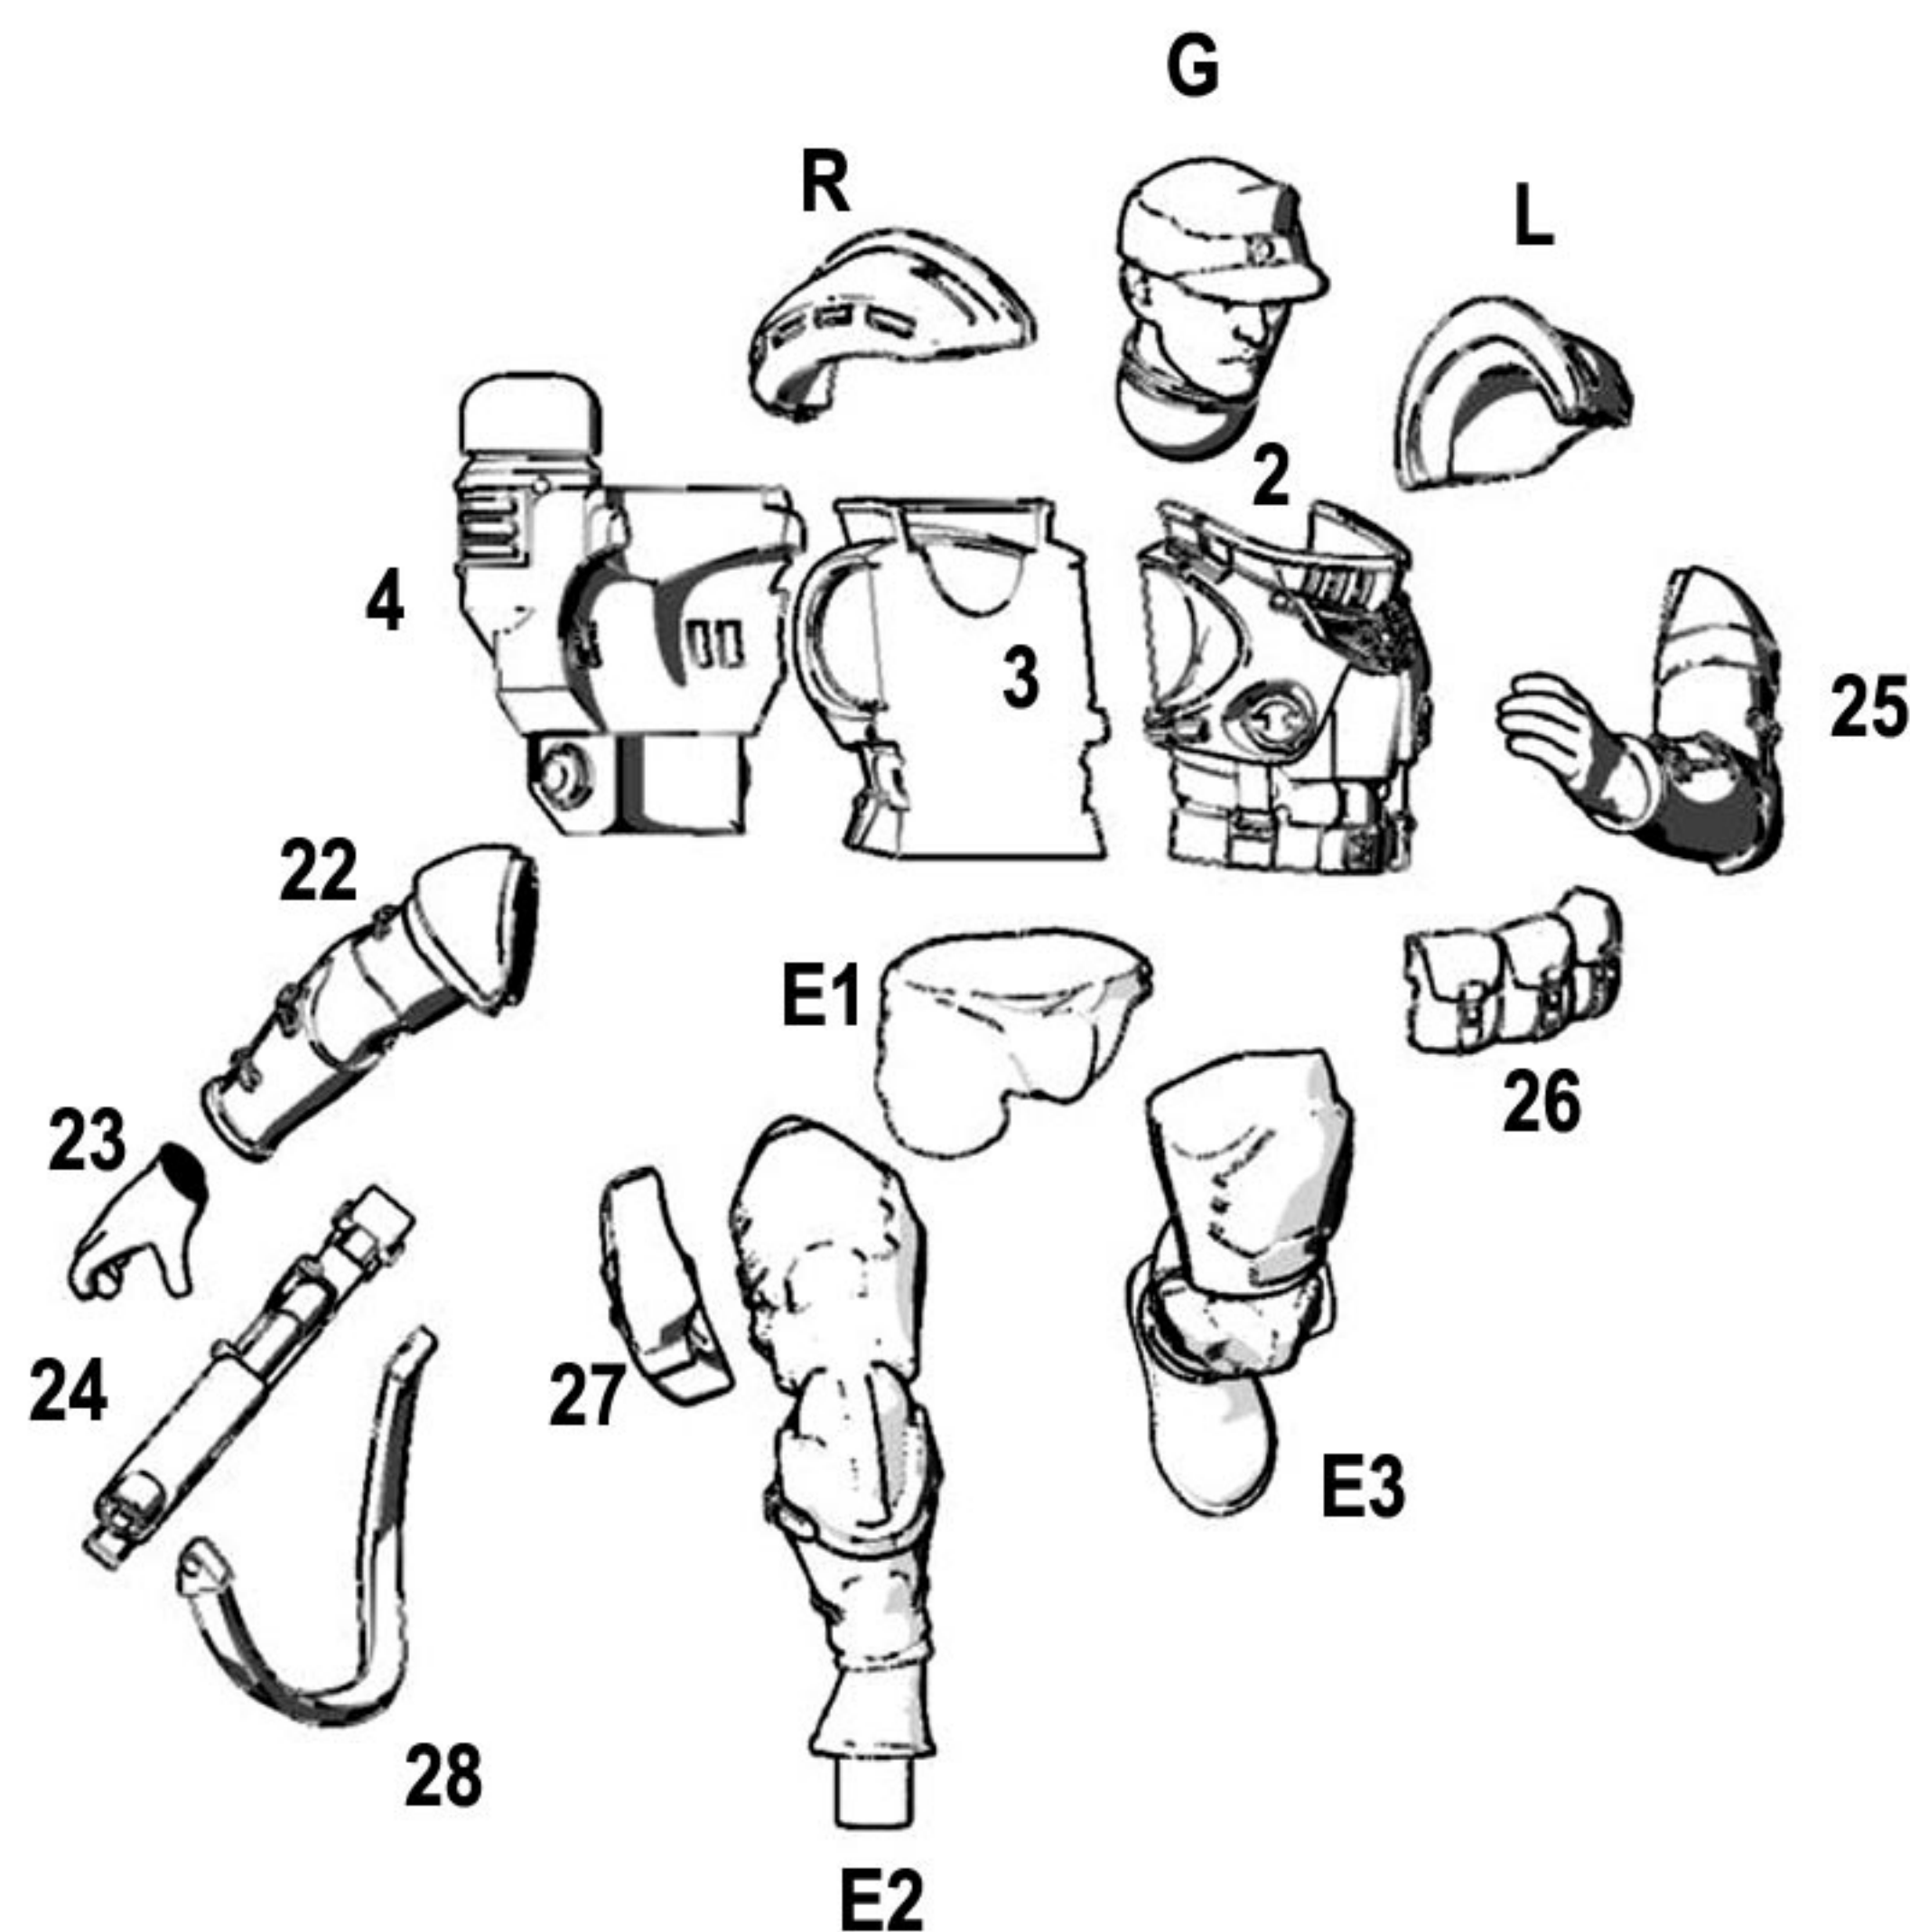

EISENKERN COMMAND SQUAD

COMMUNICATIONS OFFICER
(BASE ON 50MM ROUND)

FORWARD OBSERVER TEAM
(BASE ON 65MM ROUND)

MEDIC AND MEDICAL MULE

DREAMFORCE GAMES

EISENKERN COMMAND SQUAD

LEFT REAR MULE LEG

RIGHT FRONT MULE LEG

MEDIC FOOT TAB

50MM ROUND WITH HOLES

OPTIONAL HEAD

MEDICAL MULE

CARGO MULE

OPTIONAL POSABLE LEGS

LEFT FRONT AND RIGHT REAR LEGS

RIGHT FRONT AND LEFT REAR LEGS