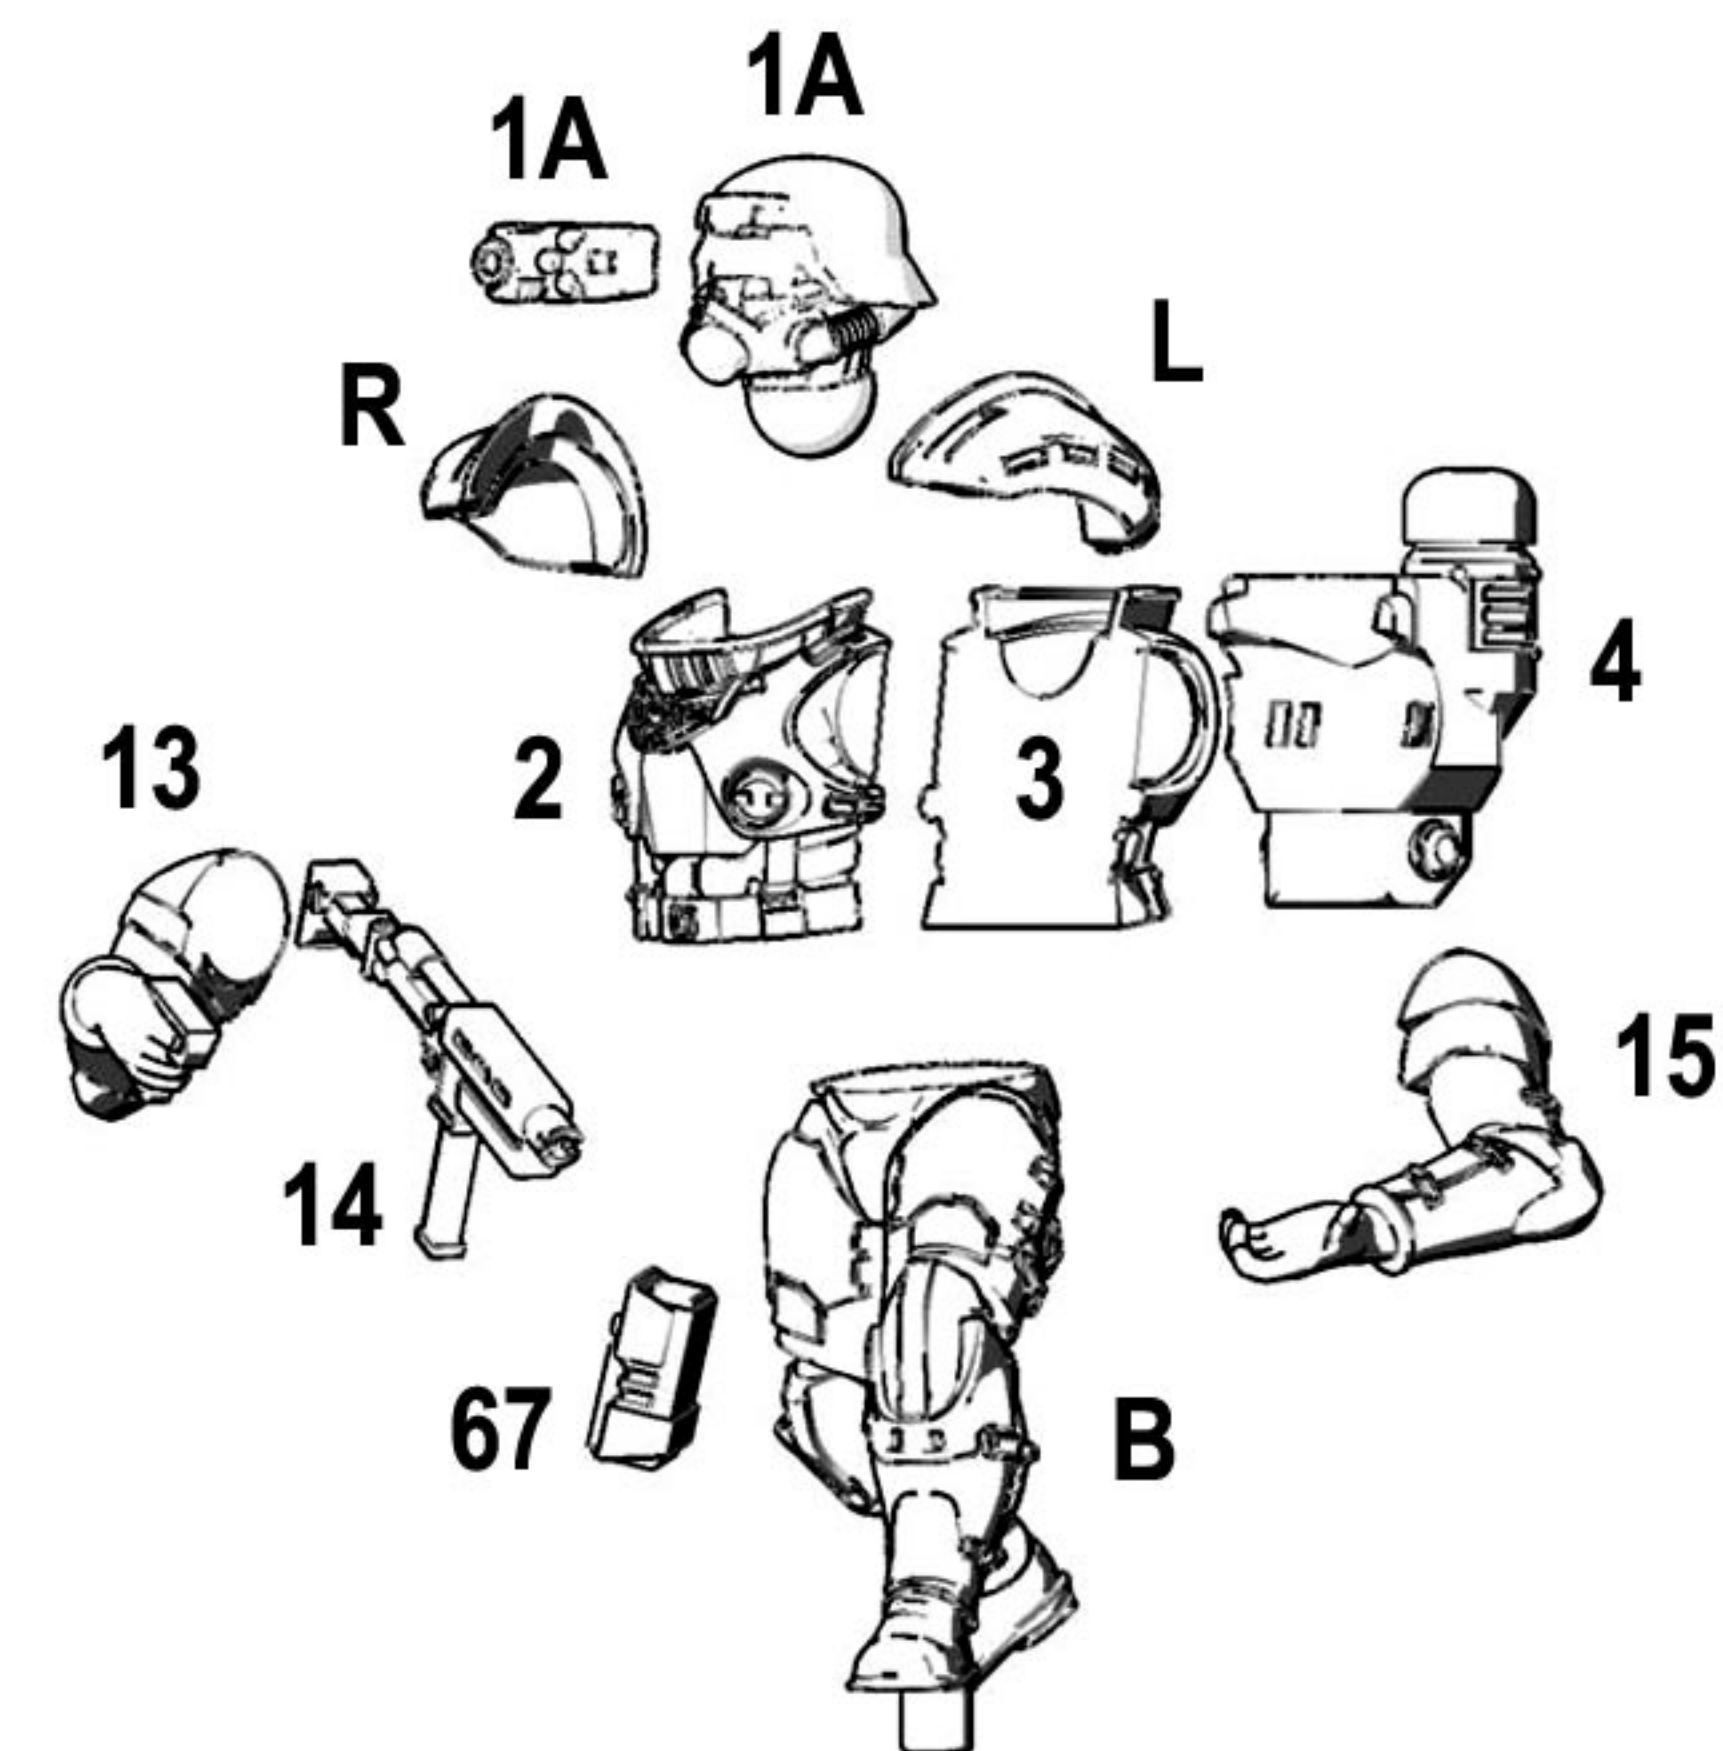

DREAMFORCE-GAMES

EISENKERN COMMAND SQUAD

PLATOON COMMANDER

PLATOON SERGEANT

OPTIONAL:
USE CHEST PART #2
WITH THE IRON CROSS
AT THE NECK TO SHOW
THIS OR ANOTHER UNIT
AS 'VETERAN' STATUS.

SNIPER TEAM 1

SNIPER TEAM 2

EISENKERN COMMAND SQUAD

COMMUNICATIONS OFFICER
(BASE ON 50MM ROUND)

FORWARD OBSERVER TEAM
(BASE ON 65MM ROUND)

MEDIC AND MEDICAL MULE

DREAMFORCE GAMES

EISENKERN COMMAND SQUAD

LEFT REAR MULE LEG

RIGHT FRONT MULE LEG

MEDIC FOOT TAB

50MM ROUND WITH HOLES

OPTIONAL HEAD

MEDICAL MULE

CARGO MULE

OPTIONAL POSABLE LEGS

LEFT FRONT AND RIGHT REAR LEGS

RIGHT FRONT AND LEFT REAR LEGS