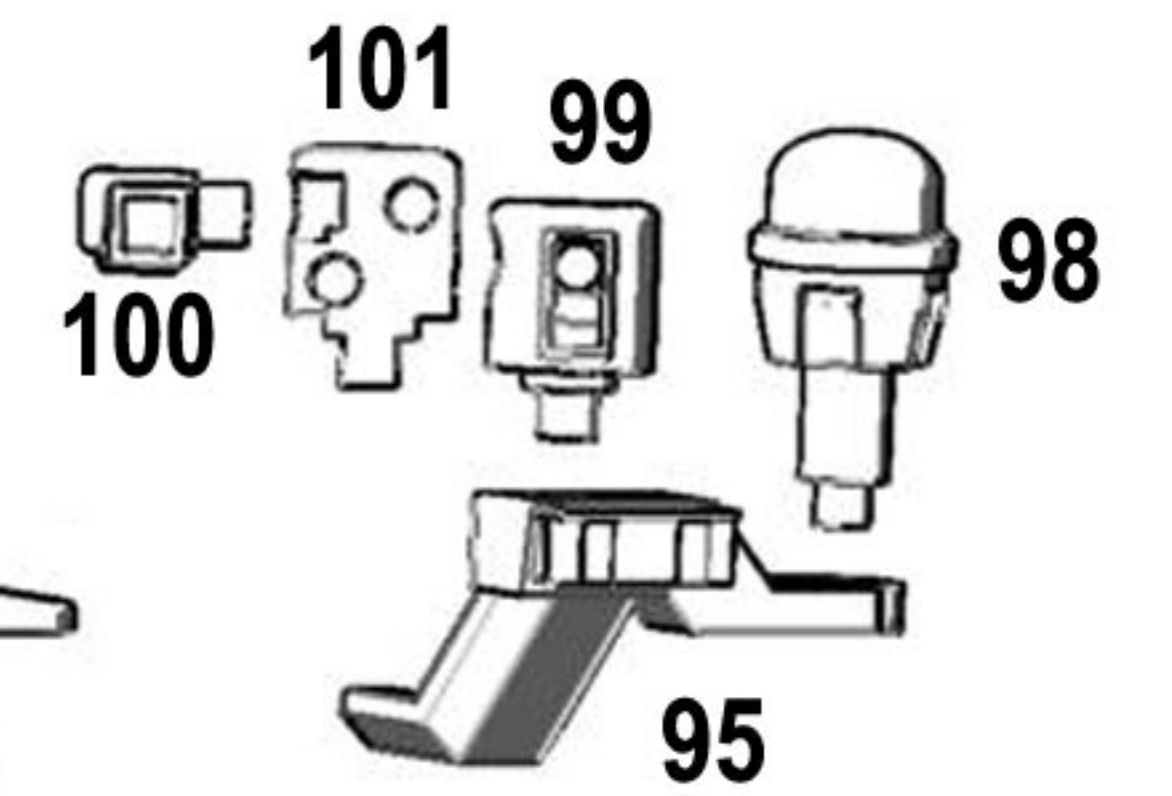

EISENKERN COMMAND SQUAD

COMMUNICATIONS OFFICER
(BASE ON 50MM ROUND)

FORWARD OBSERVER TEAM
(BASE ON 65MM ROUND)

MEDIC AND MEDICAL MULE

DREAMFORCE GAMES

EISENKERN COMMAND SQUAD

LEFT REAR MULE LEG

RIGHT FRONT MULE LEG

MEDIC FOOT TAB

50MM ROUND WITH HOLES

OPTIONAL HEAD

MEDICAL MULE

CARGO MULE

OPTIONAL POSABLE LEGS

LEFT FRONT AND RIGHT REAR LEGS

RIGHT FRONT AND LEFT REAR LEGS