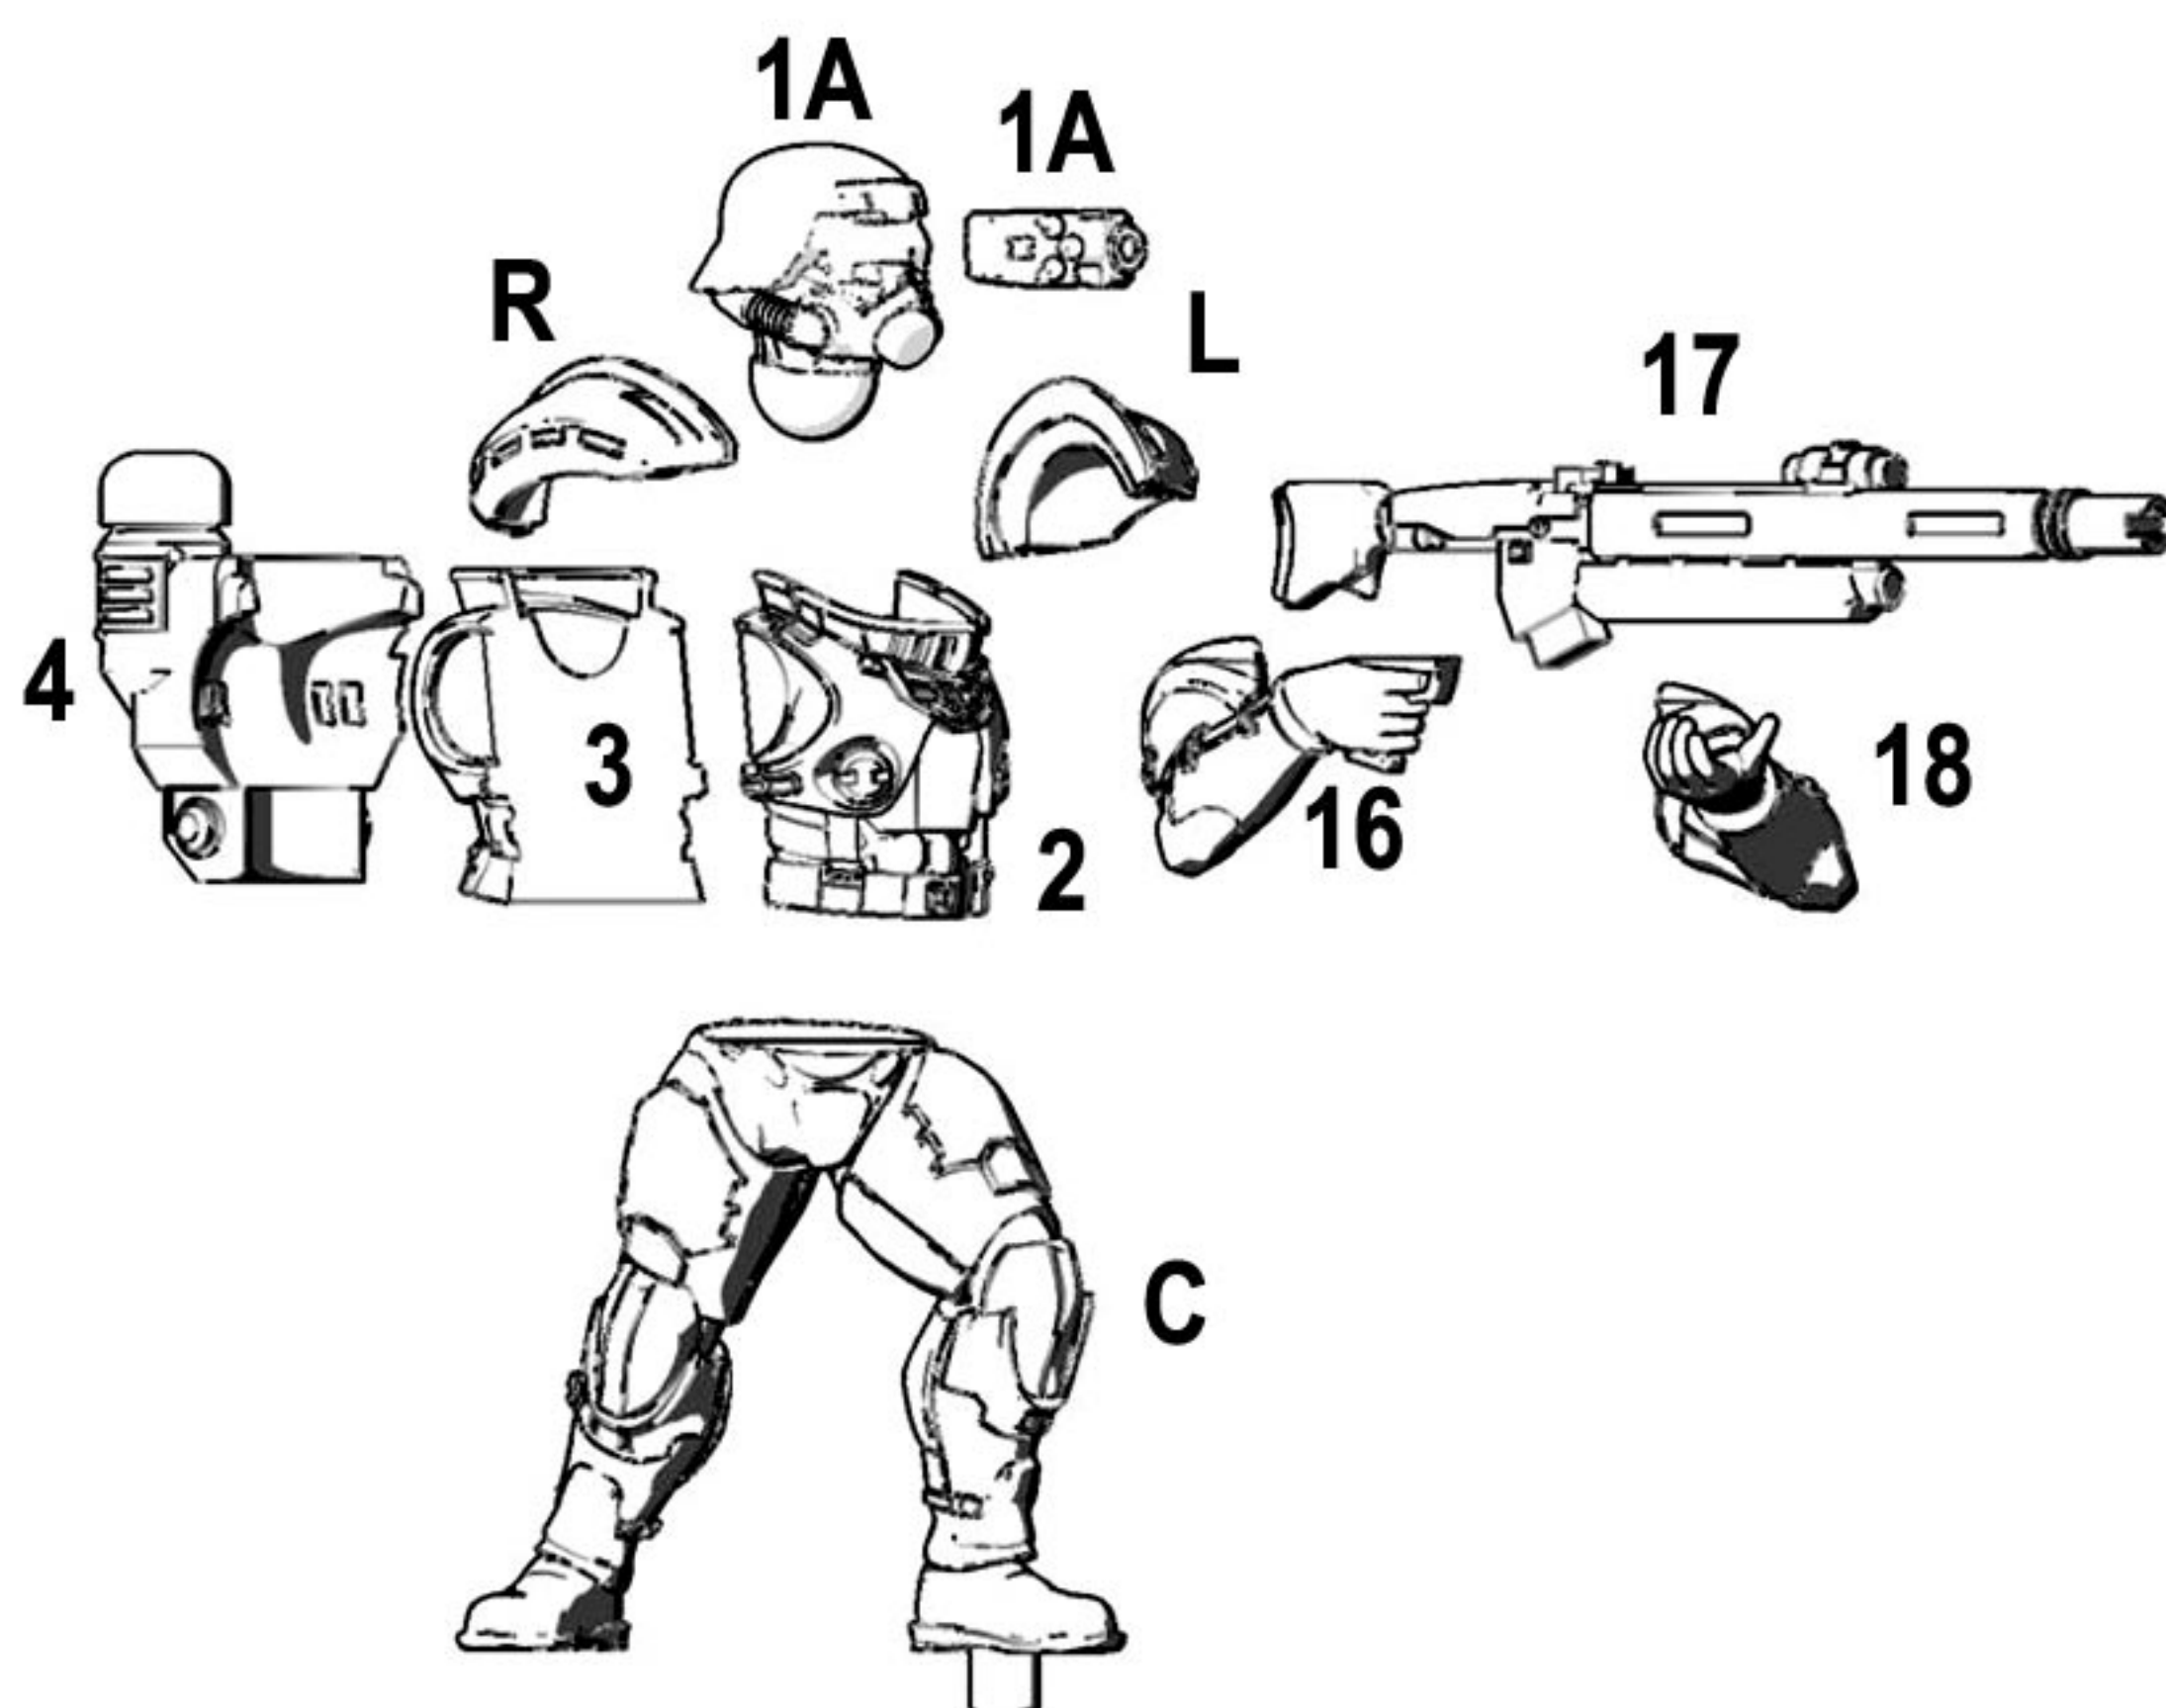

DREAMFORCE-GAMES

EISENKERN COMMAND SQUAD

PLATOON COMMANDER

PLATOON SERGEANT

OPTIONAL:
USE CHEST PART #2
WITH THE IRON CROSS
AT THE NECK TO SHOW
THIS OR ANOTHER UNIT
AS 'VETERAN' STATUS.

SNIPER TEAM 1

SNIPER TEAM 2

EISENKERN COMMAND SQUAD

COMMUNICATIONS OFFICER
(BASE ON 50MM ROUND)

FORWARD OBSERVER TEAM
(BASE ON 65MM ROUND)

MEDIC AND MEDICAL MULE

DREAMFORCE GAMES

EISENKERN COMMAND SQUAD

LEFT REAR MULE LEG

RIGHT FRONT MULE LEG

MEDIC FOOT TAB

50MM ROUND WITH HOLES

OPTIONAL HEAD

MEDICAL MULE

CARGO MULE

OPTIONAL POSABLE LEGS

LEFT FRONT AND RIGHT REAR LEGS

RIGHT FRONT AND LEFT REAR LEGS