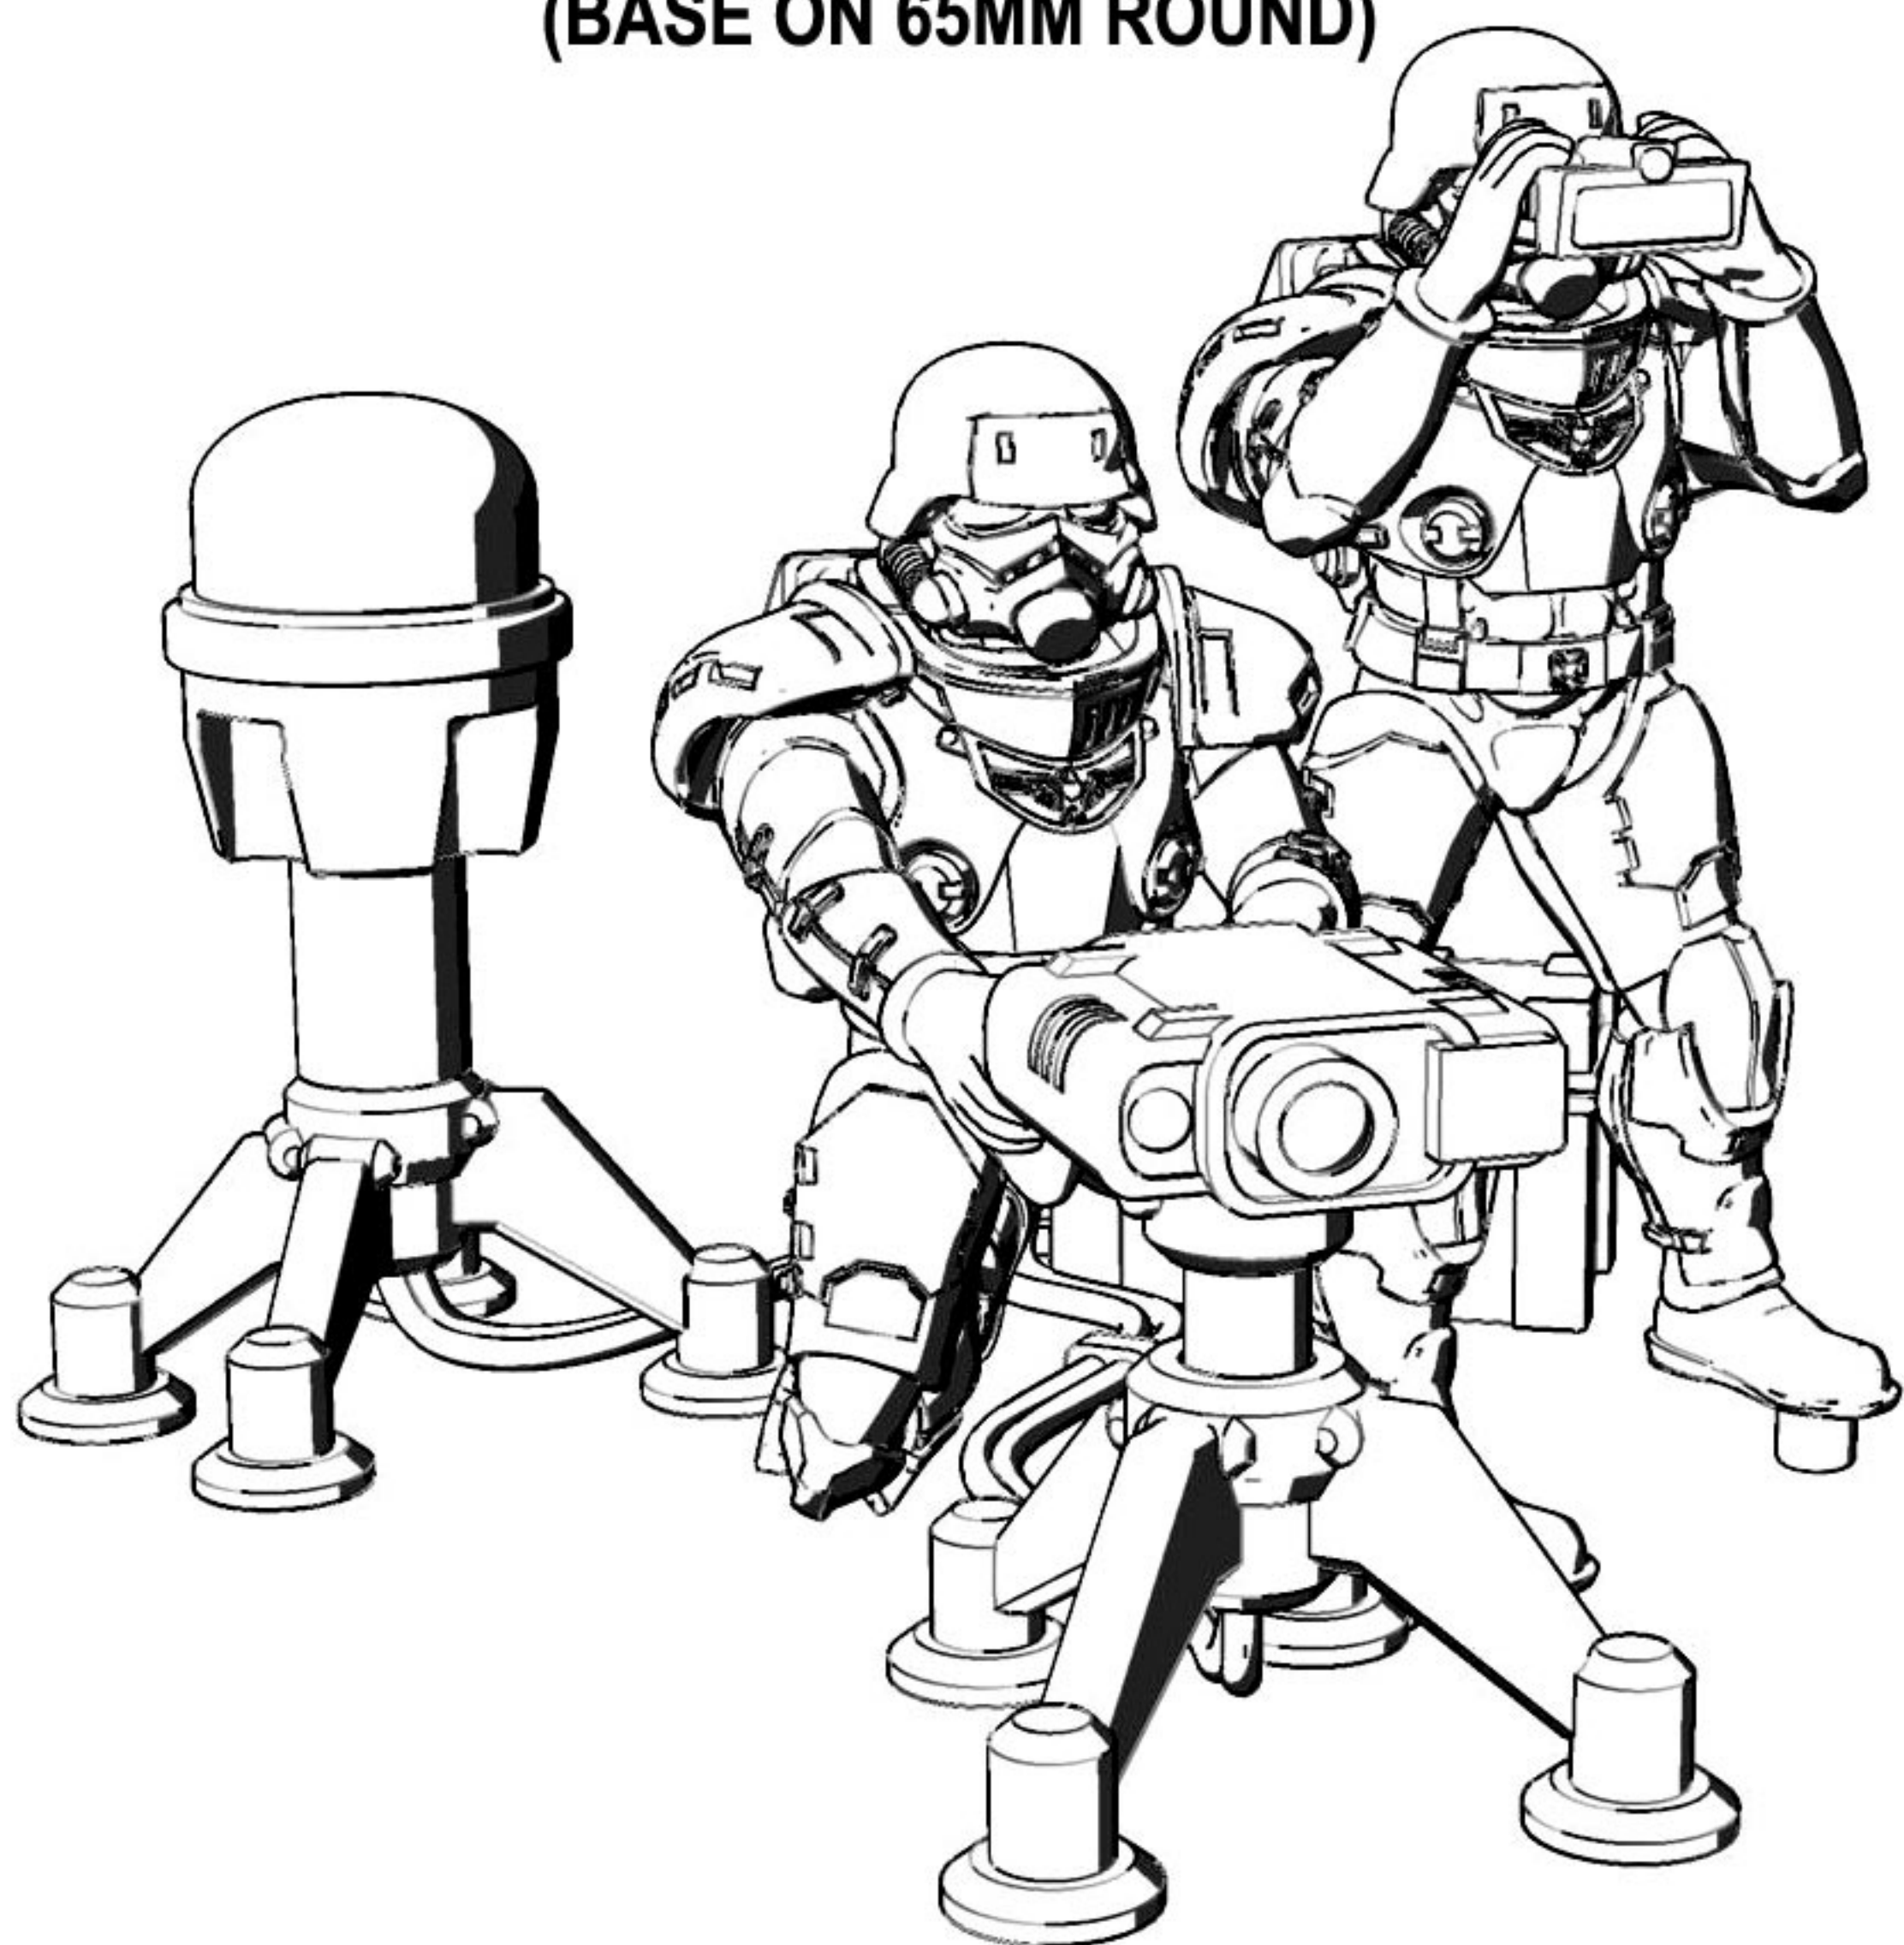

DREAMFORCE-GAMES

EISENKERN COMMAND SQUAD

PLATOON COMMANDER

PLATOON SERGEANT

OPTIONAL:
USE CHEST PART #2
WITH THE IRON CROSS
AT THE NECK TO SHOW
THIS OR ANOTHER UNIT
AS 'VETERAN' STATUS.

SNIPER TEAM 1

SNIPER TEAM 2

EISENKERN COMMAND SQUAD

COMMUNICATIONS OFFICER
(BASE ON 50MM ROUND)

FORWARD OBSERVER TEAM
(BASE ON 65MM ROUND)

MEDIC AND MEDICAL MULE

DREAMFORCE GAMES

EISENKERN COMMAND SQUAD

LEFT REAR MULE LEG

RIGHT FRONT MULE LEG

MEDIC FOOT TAB

50MM ROUND WITH HOLES

OPTIONAL HEAD

MEDICAL MULE

CARGO MULE

OPTIONAL POSABLE LEGS

LEFT FRONT AND RIGHT REAR LEGS

RIGHT FRONT AND LEFT REAR LEGS