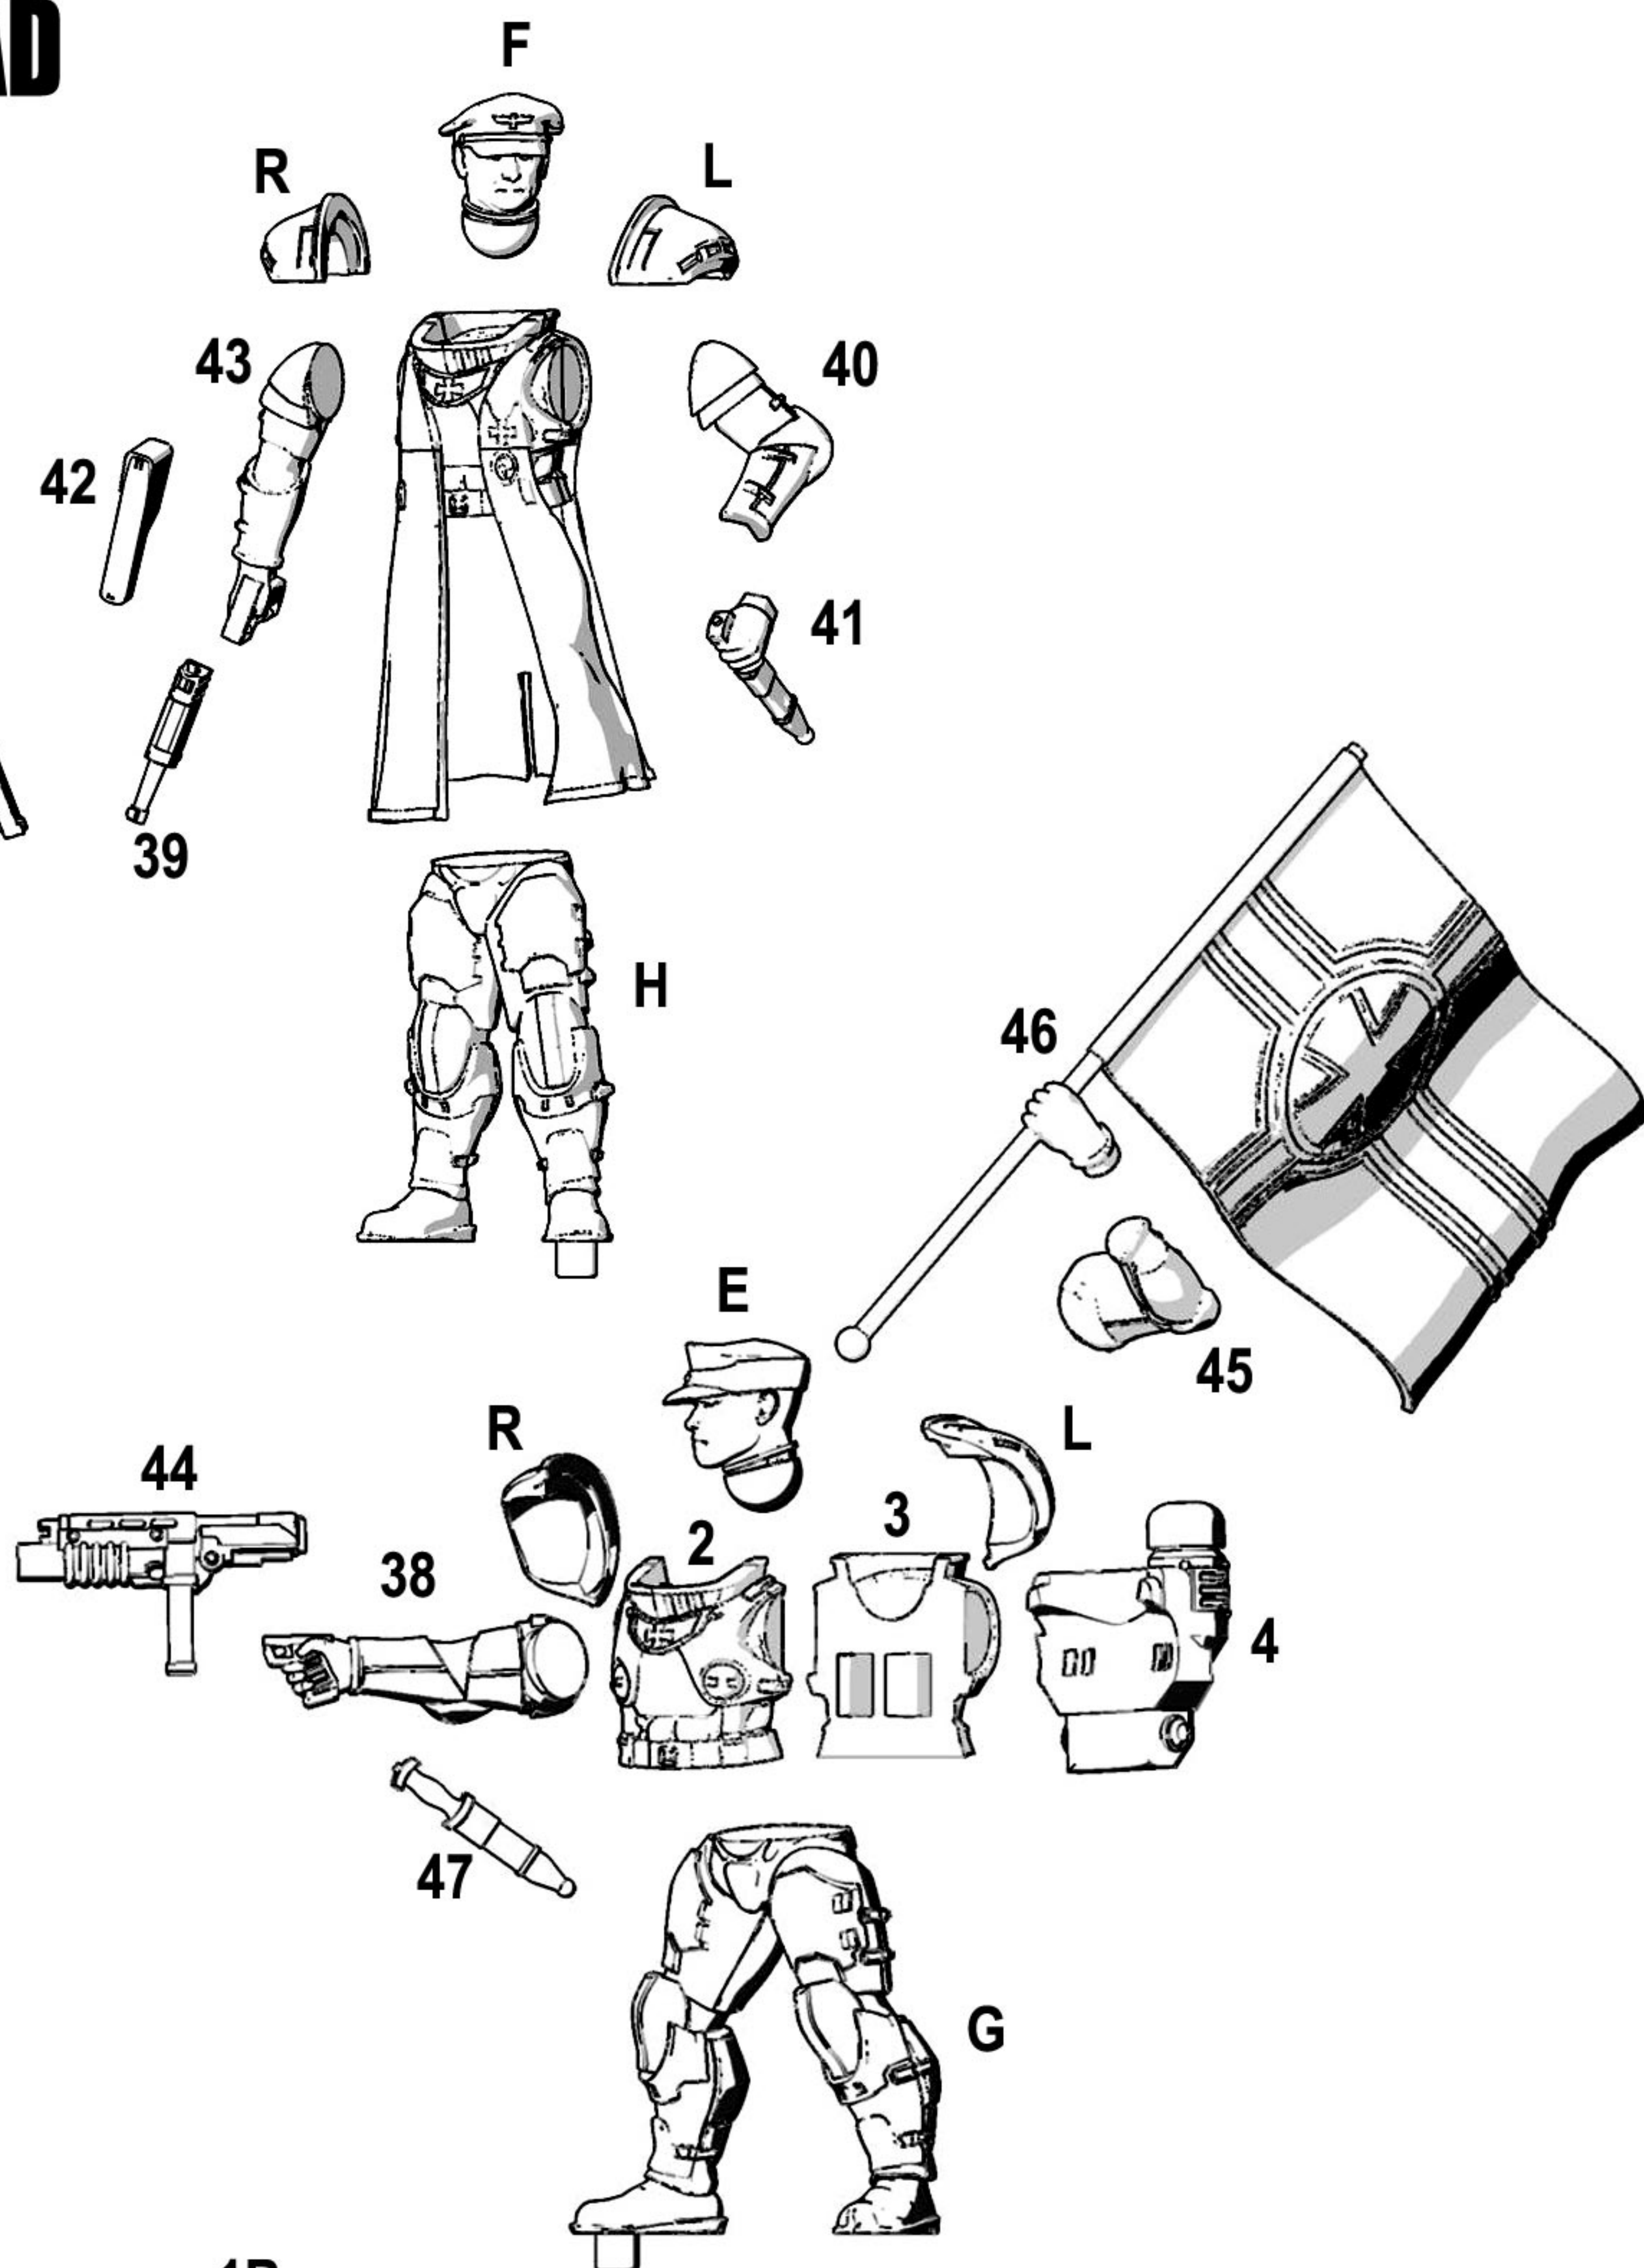

DREAMFORCE-GAMES

EISENKERN COMMAND SQUAD

PLATOON COMMANDER

PLATOON SERGEANT

OPTIONAL:
USE CHEST PART #2
WITH THE IRON CROSS
AT THE NECK TO SHOW
THIS OR ANOTHER UNIT
AS 'VETERAN' STATUS.

SNIPER TEAM 1

SNIPER TEAM 2

EISENKERN COMMAND SQUAD

COMMUNICATIONS OFFICER
(BASE ON 50MM ROUND)

FORWARD OBSERVER TEAM
(BASE ON 65MM ROUND)

MEDIC AND MEDICAL MULE

DREAMFORCE GAMES

EISENKERN COMMAND SQUAD

LEFT REAR MULE LEG

RIGHT FRONT MULE LEG

MEDIC FOOT TAB

50MM ROUND WITH HOLES

OPTIONAL HEAD

MEDICAL MULE

CARGO MULE

OPTIONAL POSABLE LEGS

LEFT FRONT AND RIGHT REAR LEGS

RIGHT FRONT AND LEFT REAR LEGS