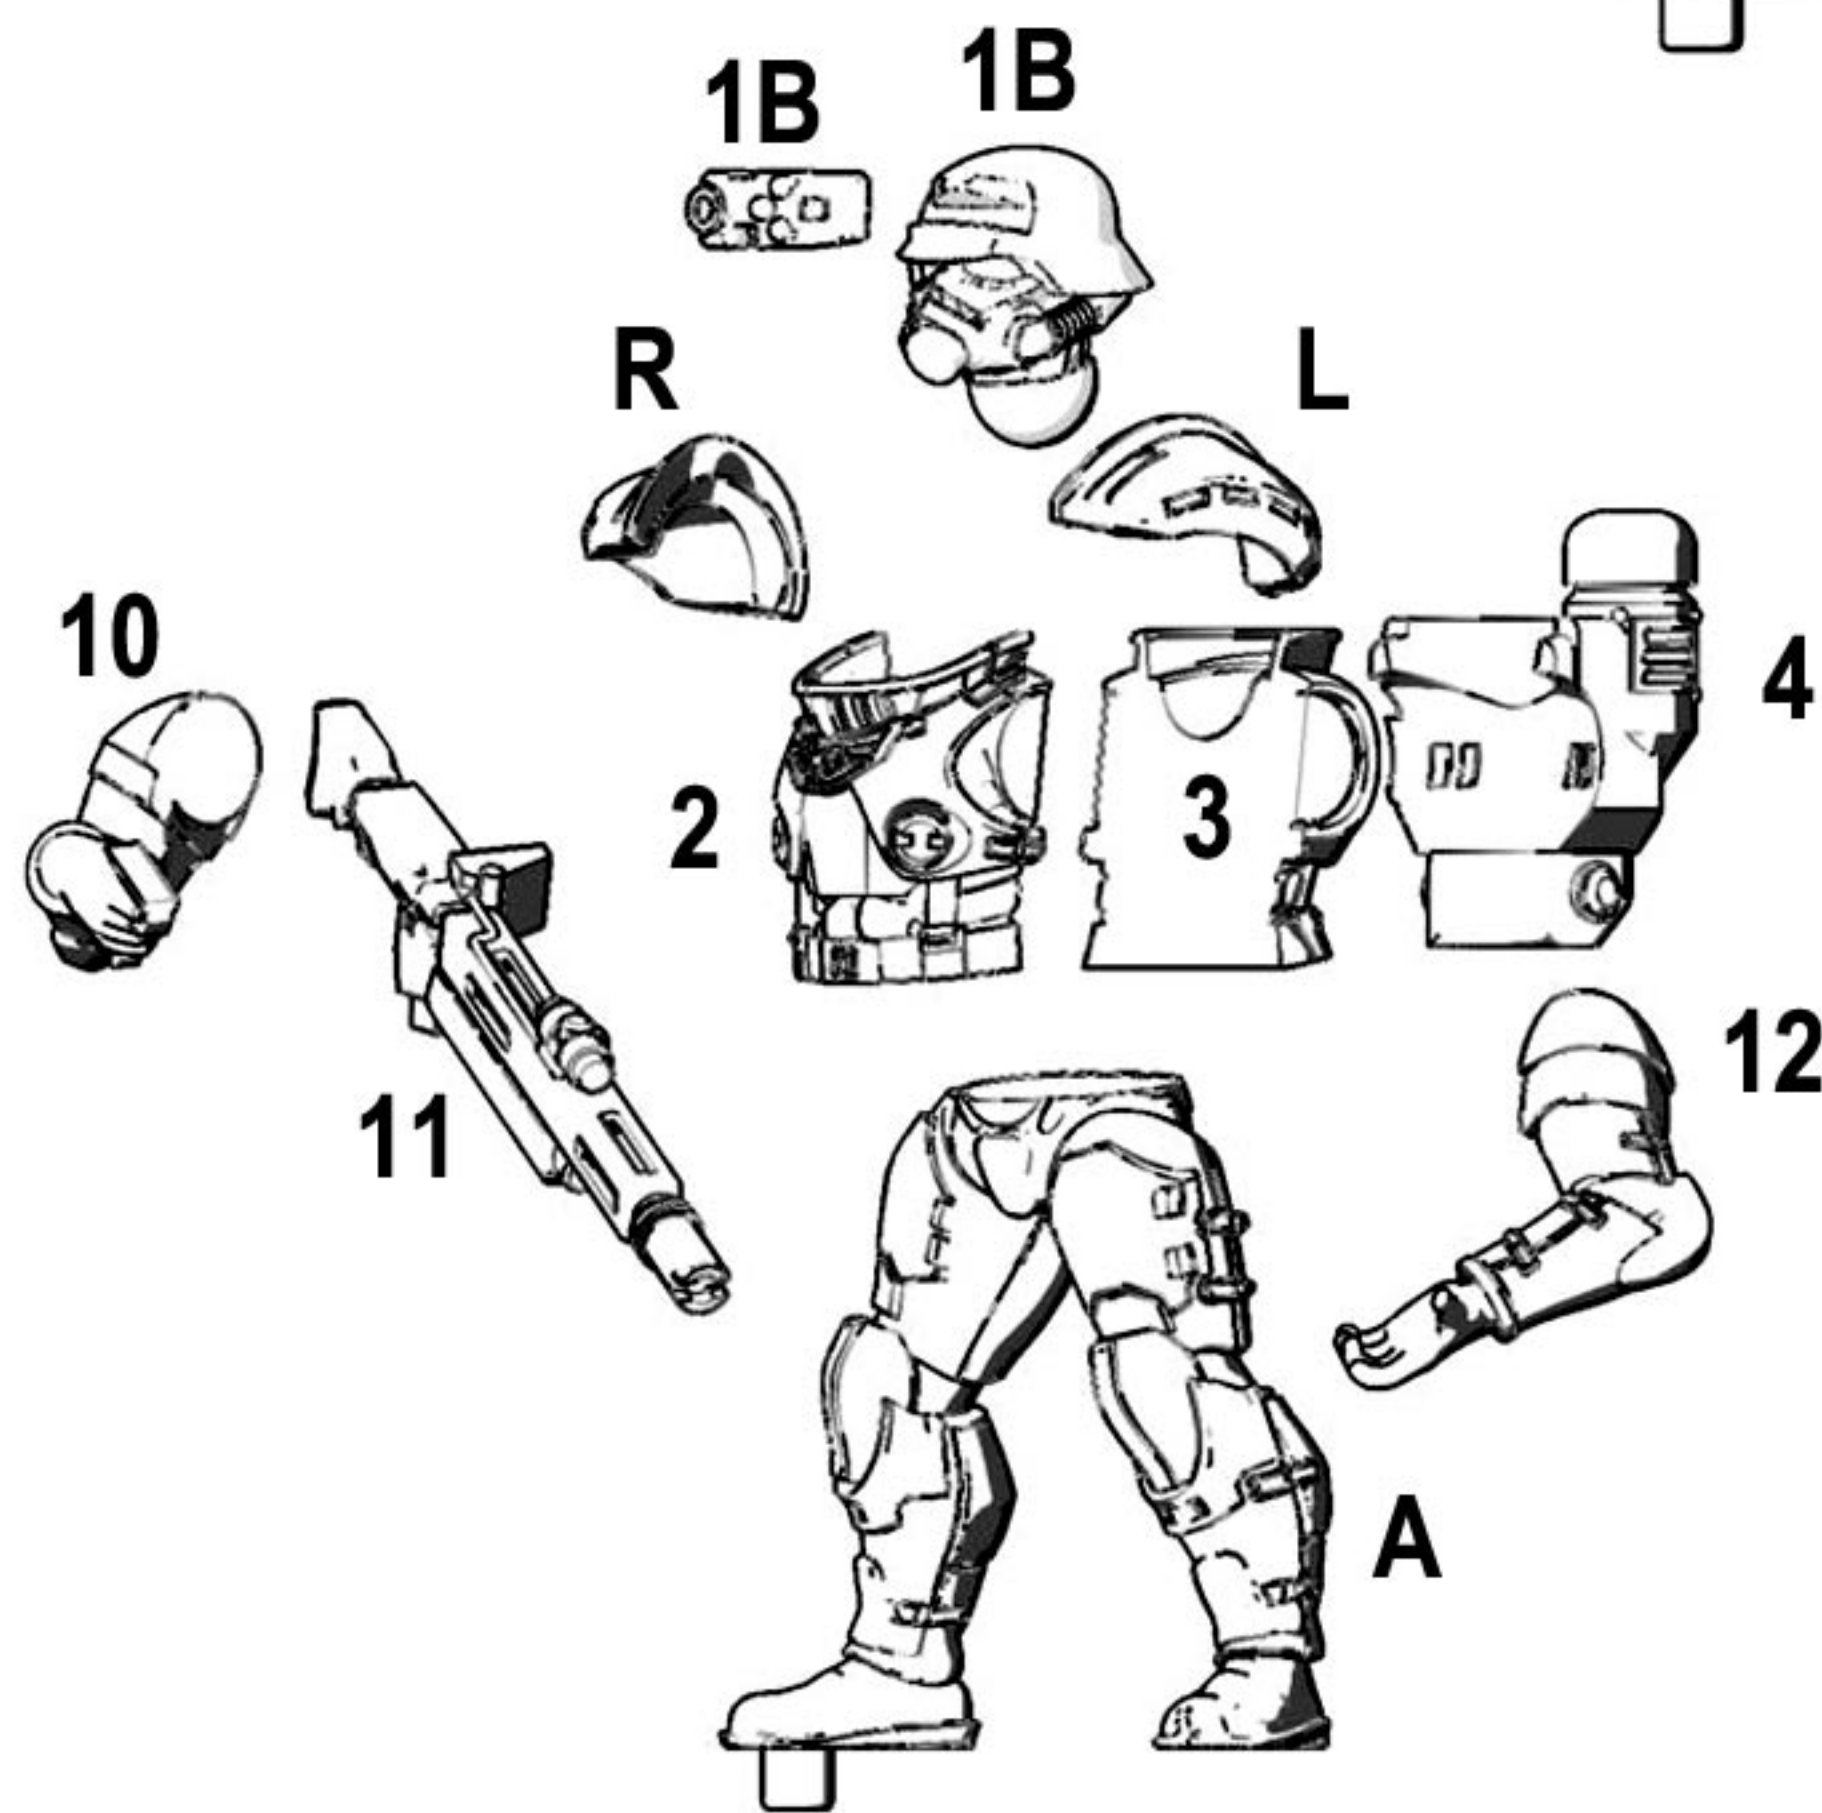

DREAMFORCE-GAMES

EISENKERN COMMAND SQUAD

PLATOON COMMANDER

PLATOON SERGEANT

OPTIONAL:
USE CHEST PART #2
WITH THE IRON CROSS
AT THE NECK TO SHOW
THIS OR ANOTHER UNIT
AS 'VETERAN' STATUS.

SNIPER TEAM 1

SNIPER TEAM 2

EISENKERN COMMAND SQUAD

COMMUNICATIONS OFFICER
(BASE ON 50MM ROUND)

FORWARD OBSERVER TEAM
(BASE ON 65MM ROUND)

MEDIC AND MEDICAL MULE

DREAMFORCE GAMES

EISENKERN COMMAND SQUAD

LEFT REAR MULE LEG

RIGHT FRONT MULE LEG

MEDIC FOOT TAB

50MM ROUND WITH HOLES

OPTIONAL HEAD

MEDICAL MULE

CARGO MULE

OPTIONAL POSABLE LEGS

LEFT FRONT AND RIGHT REAR LEGS

RIGHT FRONT AND LEFT REAR LEGS