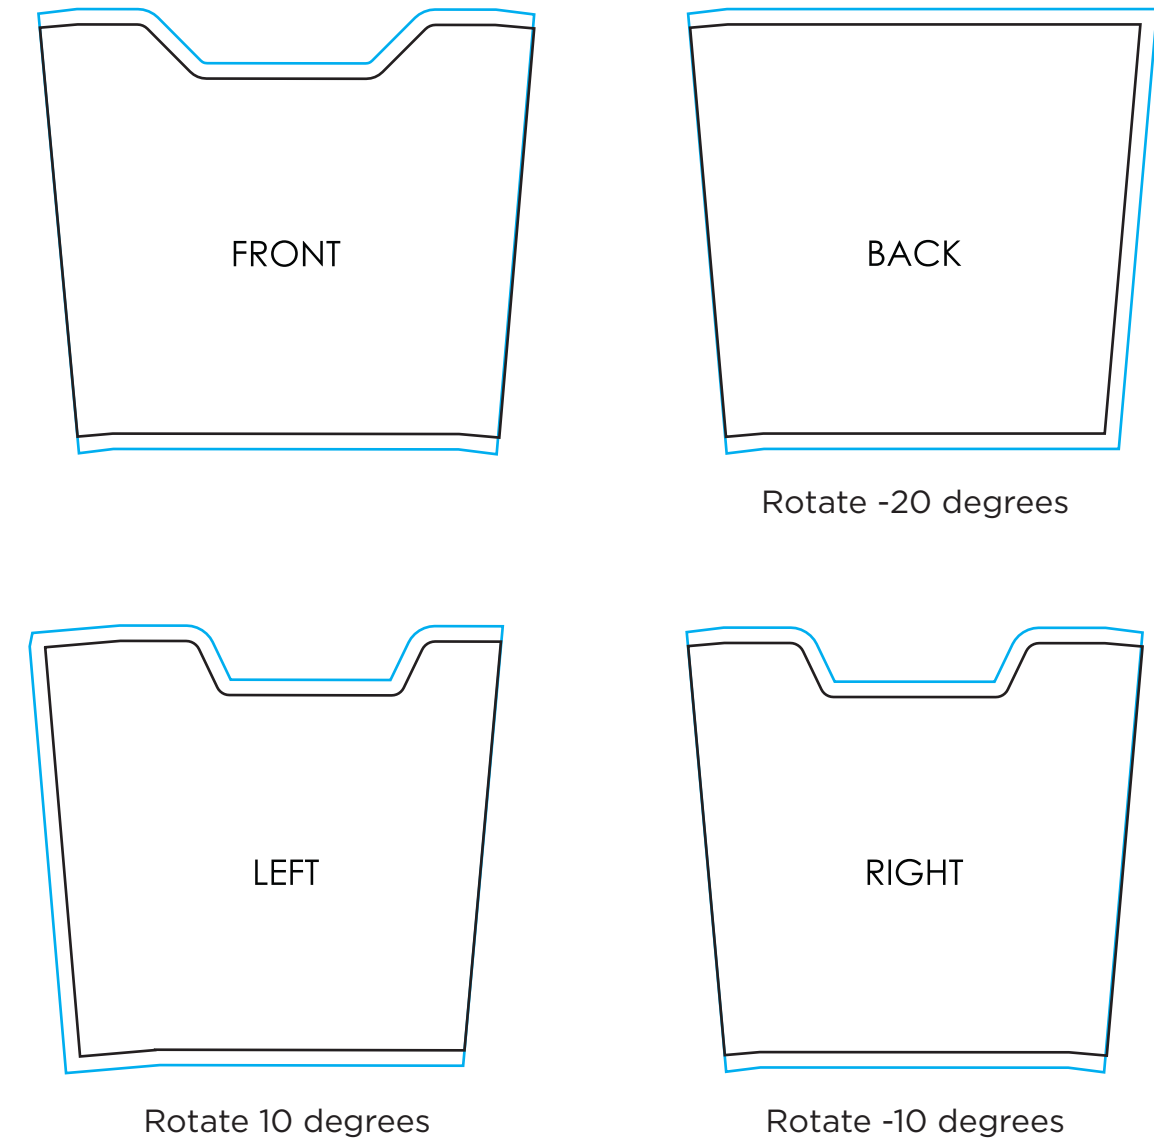

STO
StoResponsible.com
Cube Label

Wrap Around Label
Semi Gloss Paper-
Perm Adhesive

- DIELINE:
- BLEED:
- CURVE:
- OVERLAP:

All measurements are in inches unless indicated.

Do not alter dieline. Place artwork on its own layer. Outline text or provide text files.

DIELINES:

PANELS:

	PROPRIETARY AND CONFIDENTIAL THE INFORMATION CONTAINED IN THIS DRAWING IS THE SOLE PROPERTY OF SURE LOCK PACKAGING, INC. ANY REPRODUCTION IN PART OR AS A WHOLE WITHOUT THE WRITTEN PERMISSION OF SURE LOCK PACKAGING, INC. IS PROHIBITED	Client: NAME		Date: 02/21/2020
		Item: STO_Cube_LBL_CTW	Client SKU:	
		Item Disc: Combined: Top Label and Full Wrap Label for STO Cube		
		Perm. Adhesive Labels Finished in Rolls of 500-2500		
FINISH OPTIONS: Matte or Glossy				

Please outline all text or provide font files for artwork

SKU: STO_Cube_LBL_CTW (Not to Scale)

Combo: Top & Full Wrap Labels: 12.75" X 3.3" UNWIND →