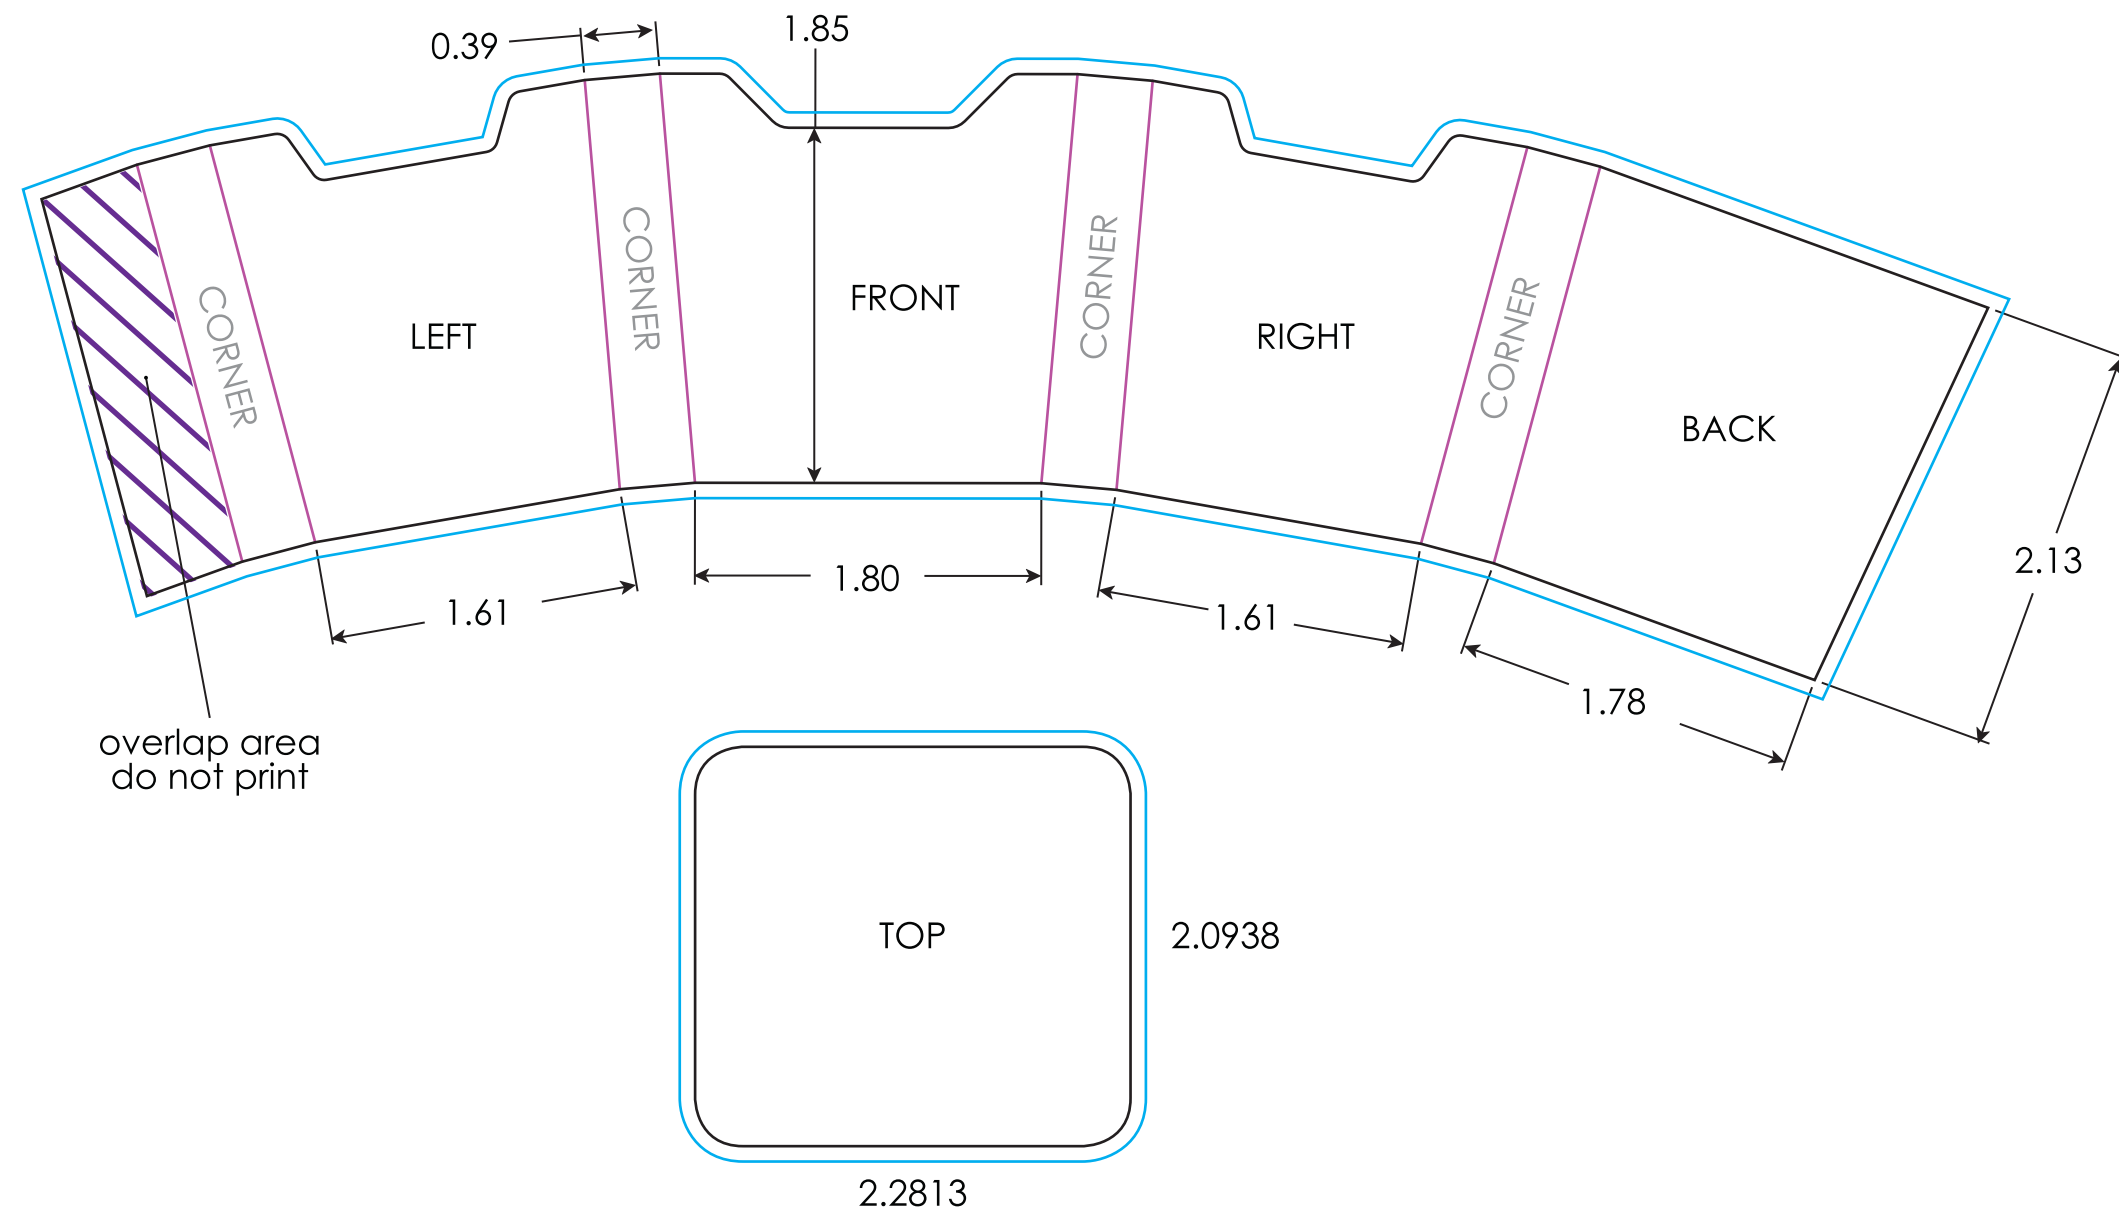

STO
StoResponsible.com
Cube Label

Wrap Around Label
Semi Gloss Paper-
Perm Adhesive

- DIELINE:
- BLEED:
- CURVE:
- OVERLAP:

All measurements are in inches unless indicated.

Do not alter dieline. Place artwork on its own layer. Outline text or provide text files.

DIELINES:

PANELS:

	PROPRIETARY AND CONFIDENTIAL THE INFORMATION CONTAINED IN THIS DRAWING IS THE SOLE PROPERTY OF SURE LOCK PACKAGING, INC. ANY REPRODUCTION IN PART OR AS A WHOLE WITHOUT THE WRITTEN PERMISSION OF SURE LOCK PACKAGING, INC. IS PROHIBITED	Client: NAME		Date: 02/21/2020
		Item: STO_Cube_LBL_CTW	Client SKU:	
		Item Disc: Combined: Top Label and Full Wrap Label for STO Cube		
		Perm. Adhesive Labels Finished in Rolls of 500-2500		
FINISH OPTIONS: Matte or Glossy				

Please outline all text or provide font files for artwork

SKU: STO_Cube_LBL_CTW (Not to Scale)

Combo: Top & Full Wrap Labels: 12.75" X 3.3" UNWIND →