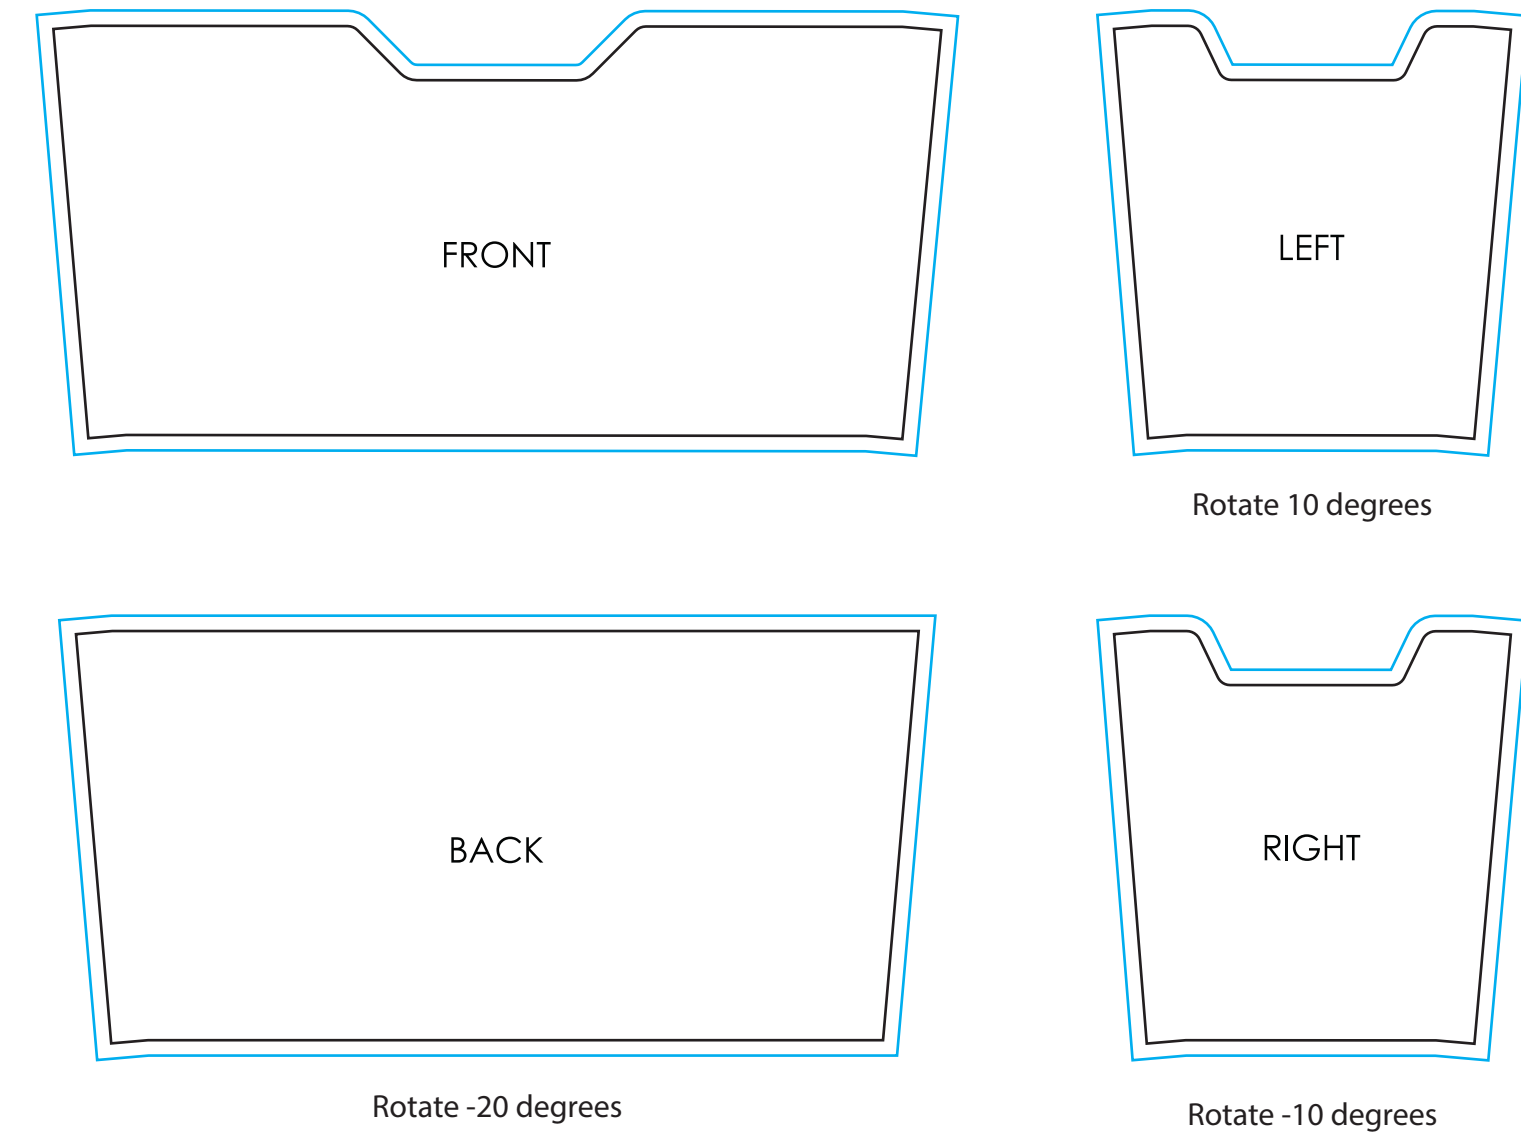

STO
StoResponsible.com
Brick Label

Wrap Around Label
Semi Gloss Paper-
Perm Adhesive

- DIELINE:
- BLEED:
- CURVE:
- OVERPRINT:

All measurements are in inches unless indicated.

Do not alter dieline. Place artwork on its own layer. Outline text or provide text files.

DIELINES:

PANELS:

	PROPRIETARY AND CONFIDENTIAL THE INFORMATION CONTAINED IN THIS DRAWING IS THE SOLE PROPERTY OF SURE LOCK PACKAGING, INC. ANY REPRODUCTION IN PART OR AS A WHOLE WITHOUT THE WRITTEN PERMISSION OF SURE LOCK PACKAGING, INC. IS PROHIBITED	Client: NAME Date: 02/21/2020	
		Item: STO_Brick_LBL_CTW	Client SKU:
		Item Disc: Combo: Top Label and Full Wrap Label for STO Brick	
		Perm. Adhesive Labels | Finished in Rolls of 500-2500	
FINISH OPTIONS: Matte or Glossy			

Please outline all text or provide font files for artwork

SKU: STO_Brick_LBL_CTW (Not to Scale)