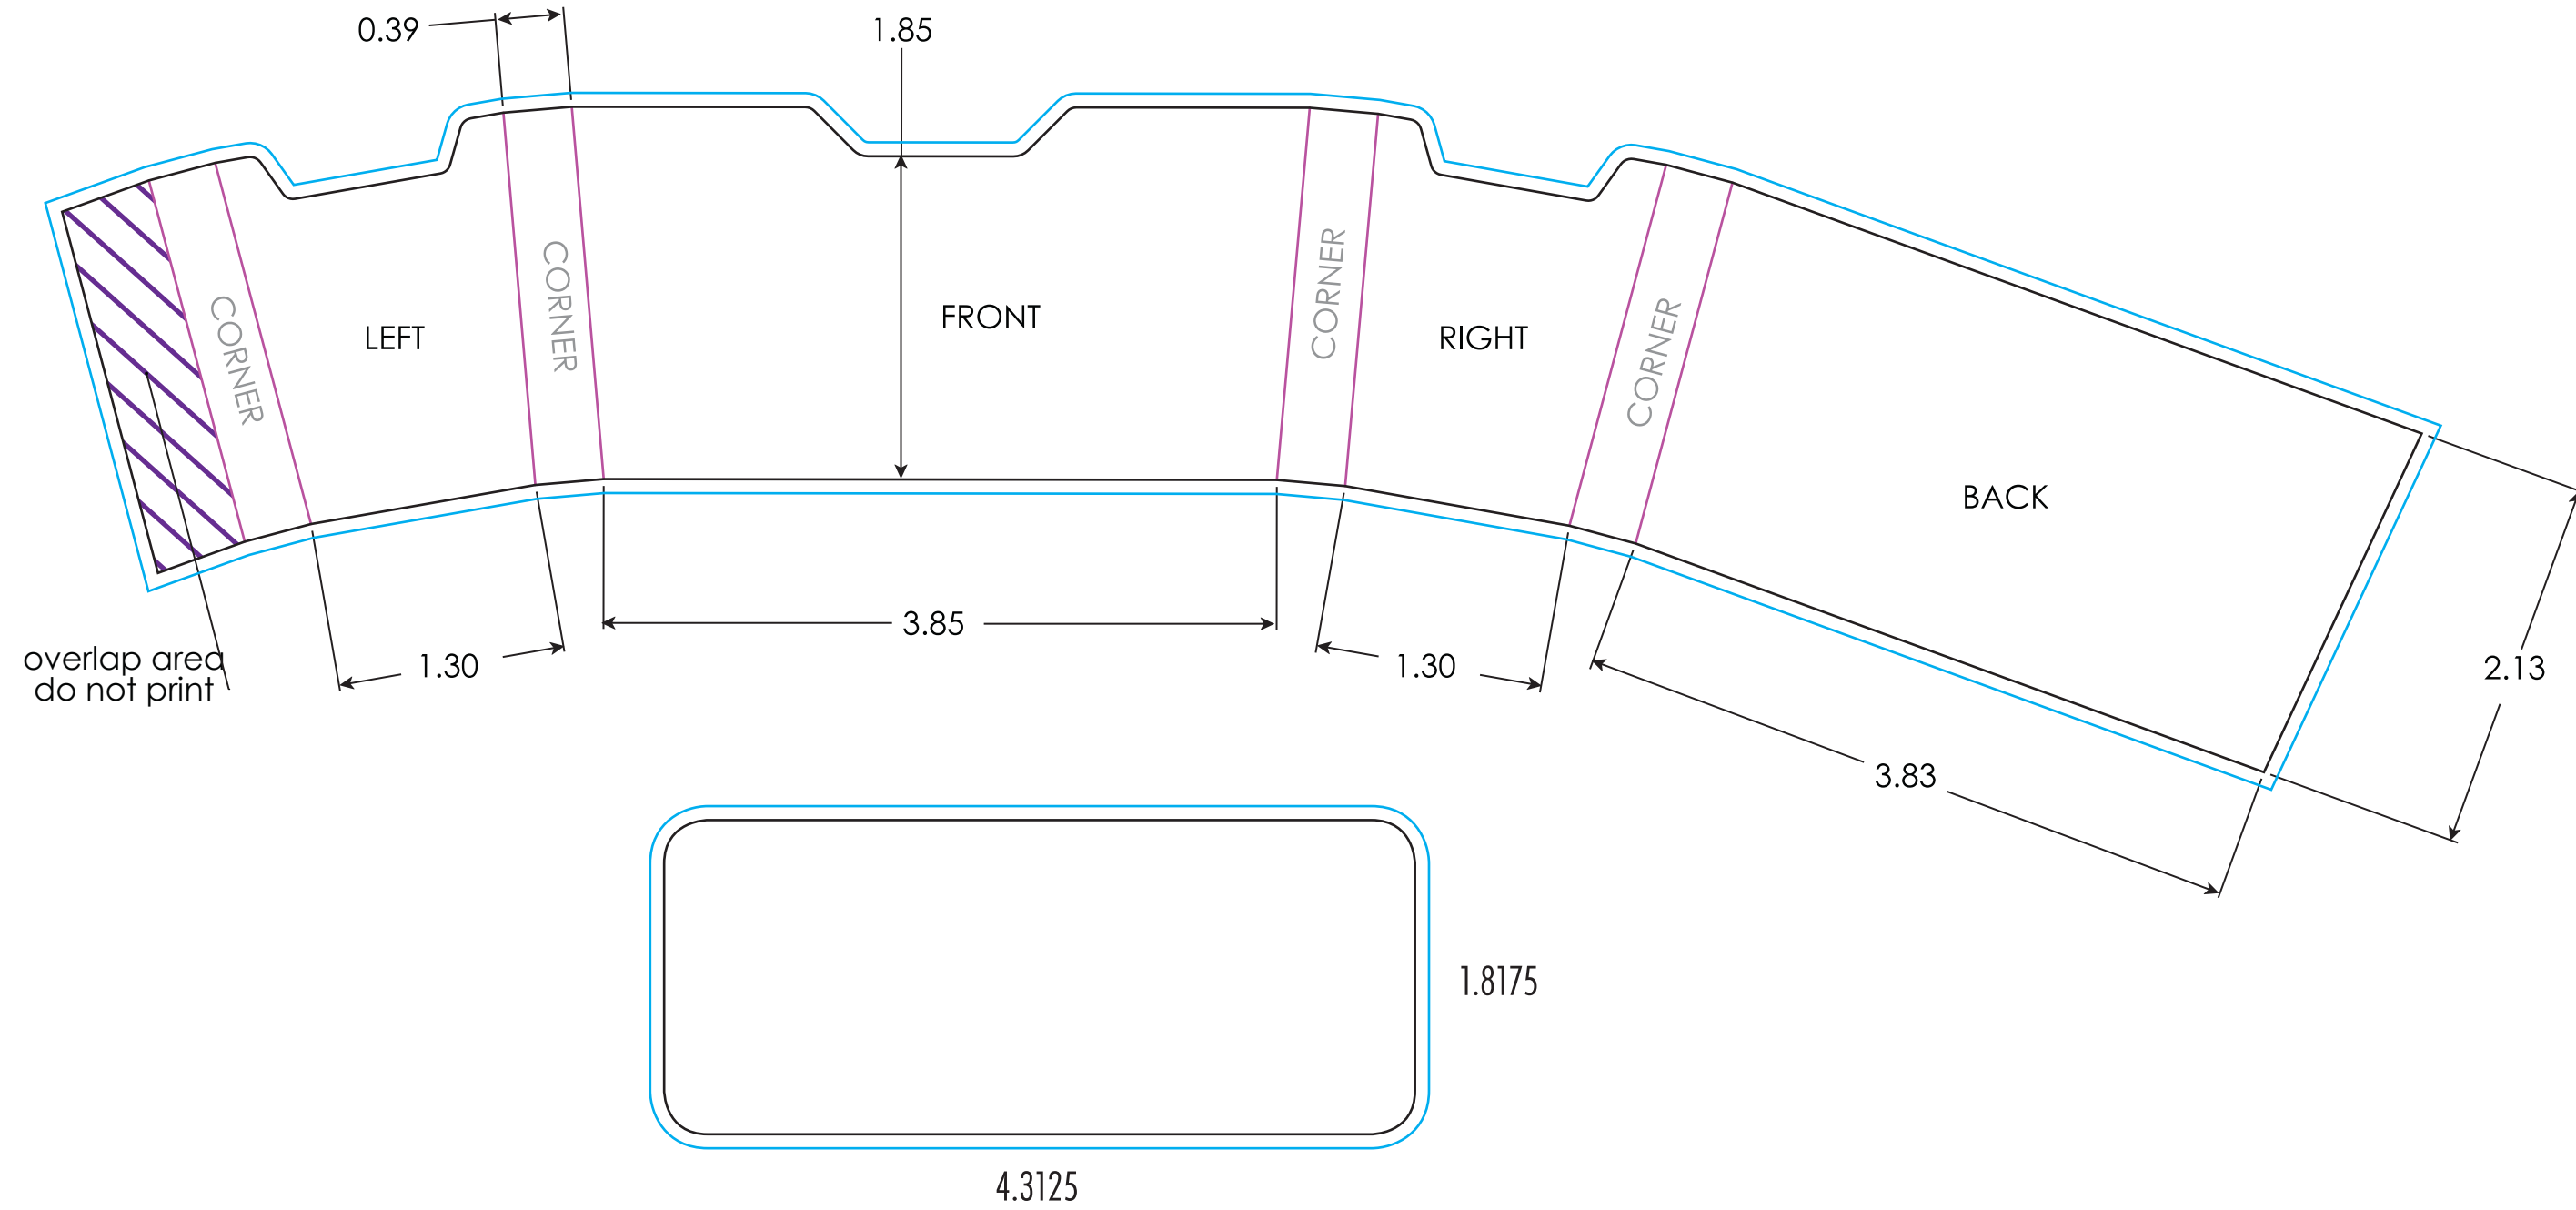

**STO**  
StoResponsible.com  
Brick Label

Wrap Around Label  
Semi Gloss Paper-  
Perm Adhesive

- DIELINE:
- BLEED:
- CURVE:
- OVERPRINT:

All measurements are in inches unless indicated.

Do not alter dieline. Place artwork on its own layer. Outline text or provide text files.

## DIELINES:

## PANELS:

	<b>PROPRIETARY AND CONFIDENTIAL</b> THE INFORMATION CONTAINED IN THIS DRAWING IS THE SOLE PROPERTY OF SURE LOCK PACKAGING, INC. ANY REPRODUCTION IN PART OR AS A WHOLE WITHOUT THE WRITTEN PERMISSION OF SURE LOCK PACKAGING, INC. IS PROHIBITED	Client: NAME <span style="float: right;">Date: 02/21/2020</span>	
		Item: STO_Brick_LBL_CTW	Client SKU:
		Item Disc: Combo: Top Label and Full Wrap Label for STO Brick	
		Perm. Adhesive Labels   Finished in Rolls of 500-2500	
<b>FINISH OPTIONS:</b> Matte or Glossy			

**\*\*Please outline all text or provide font files for artwork\*\***

SKU: STO\_Brick\_LBL\_CTW (Not to Scale)

Combo- Top & Full Wrap Labels: 18" X 6.25" UNWIND →