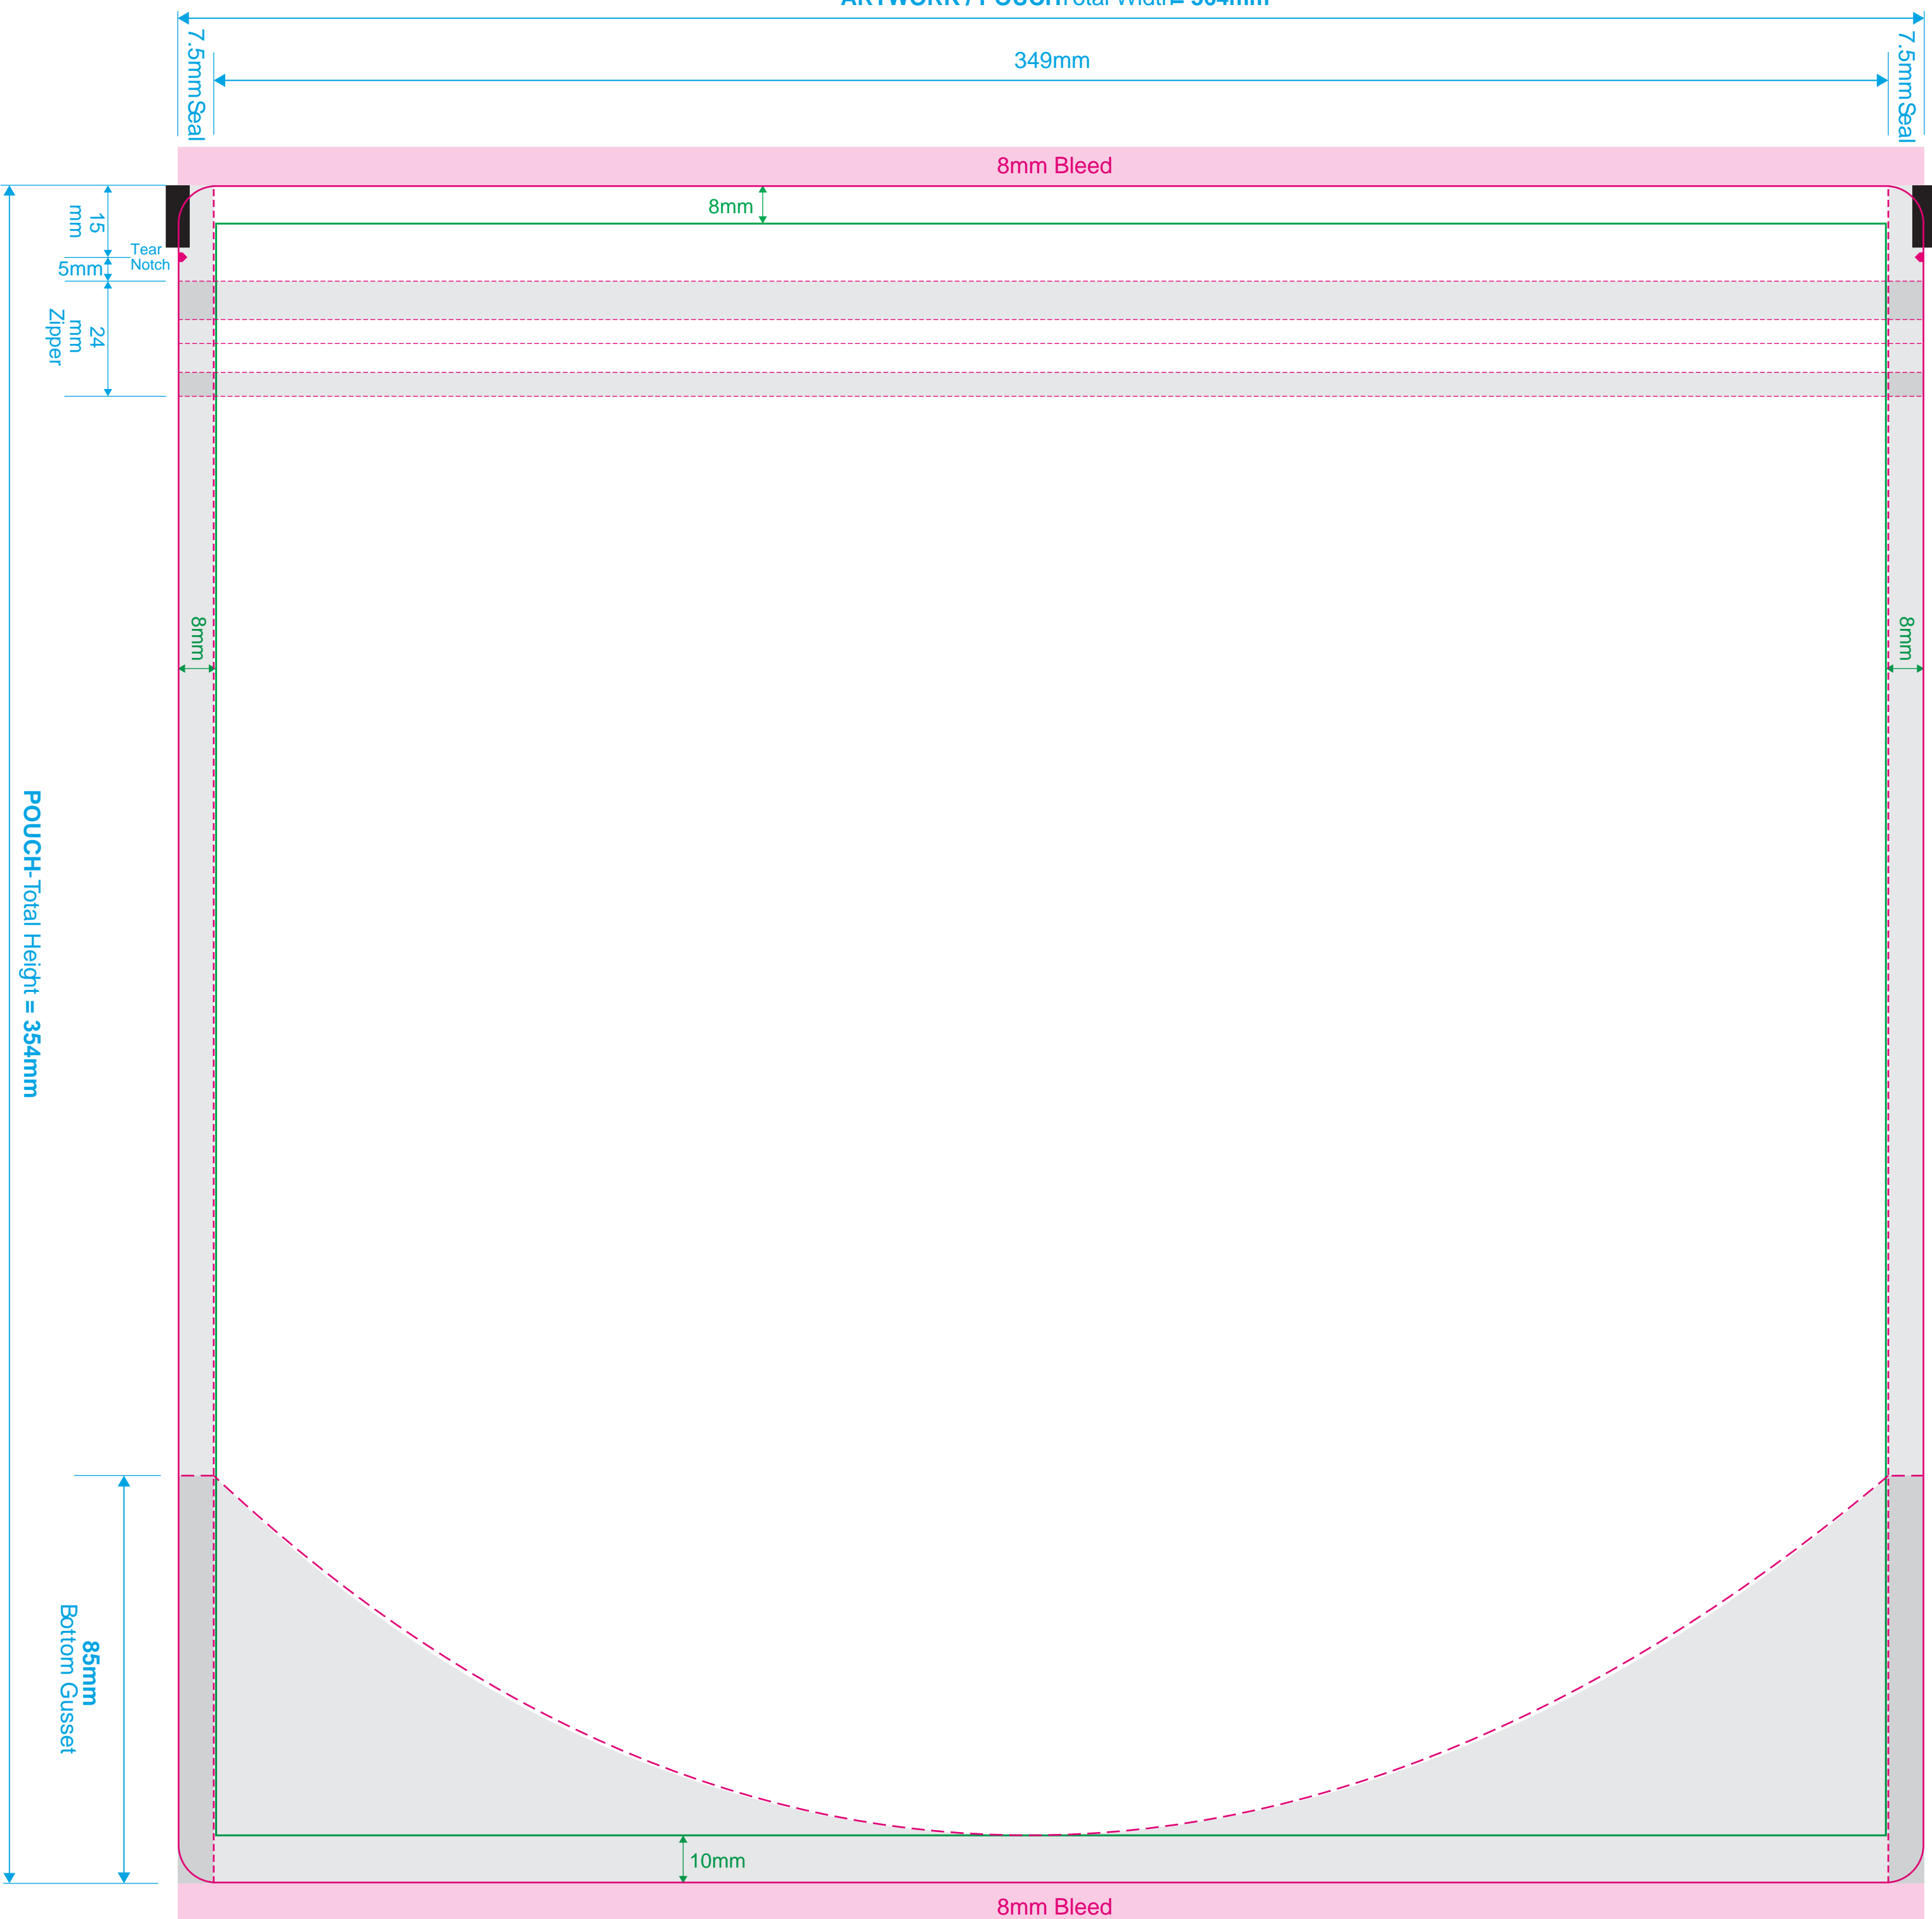

1lb StandUp Pouch - CRZipper - No St

	WIDTH	HEIGHT	GUSSET	TYPE	SEAL	HANGER
MM	364	354	170	INSERTED ROUND CORNERS	DOY	NONE
INCH	14.33	13.93	6.7			

- Dimensions
- Dieline (Trim)
- Bleed
- Seal Areas
- Copy Safety

FRONT

ARTWORK / POUCH Total Width = 364mm

BACK

ARTWORK / POUCH Total Width = 364mm