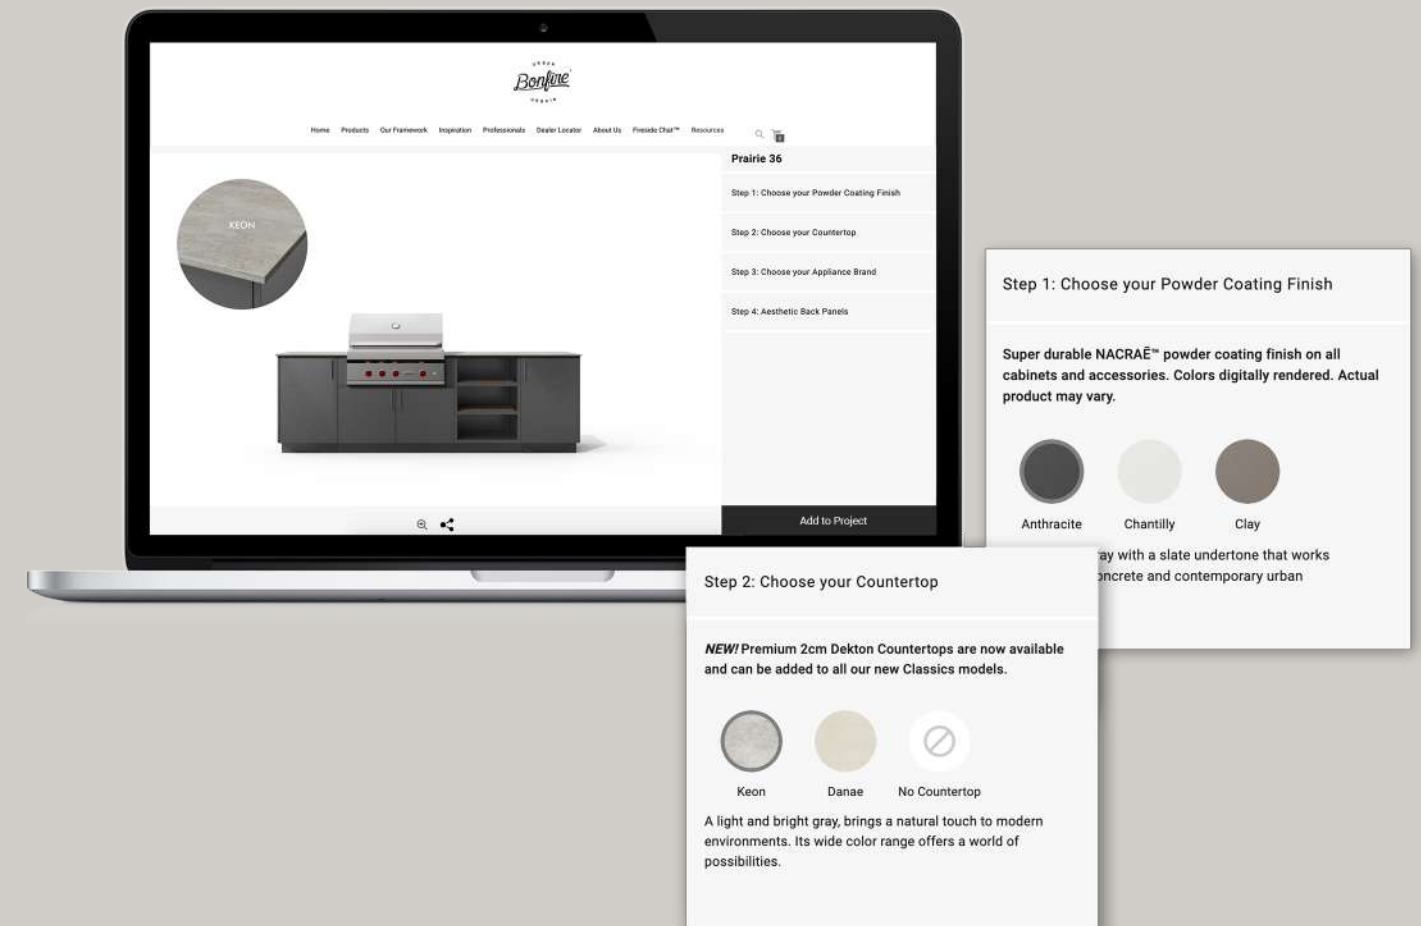

Sink & Faucet

Outdoor grade stainless steel BLANCO sink and FRANKE faucet.

Steps to Your Kitchen Outdoors

You can personalise your Urban Bonfire outdoor kitchen with our

NEW Customizer Online Tool

at urbanbonfire.com