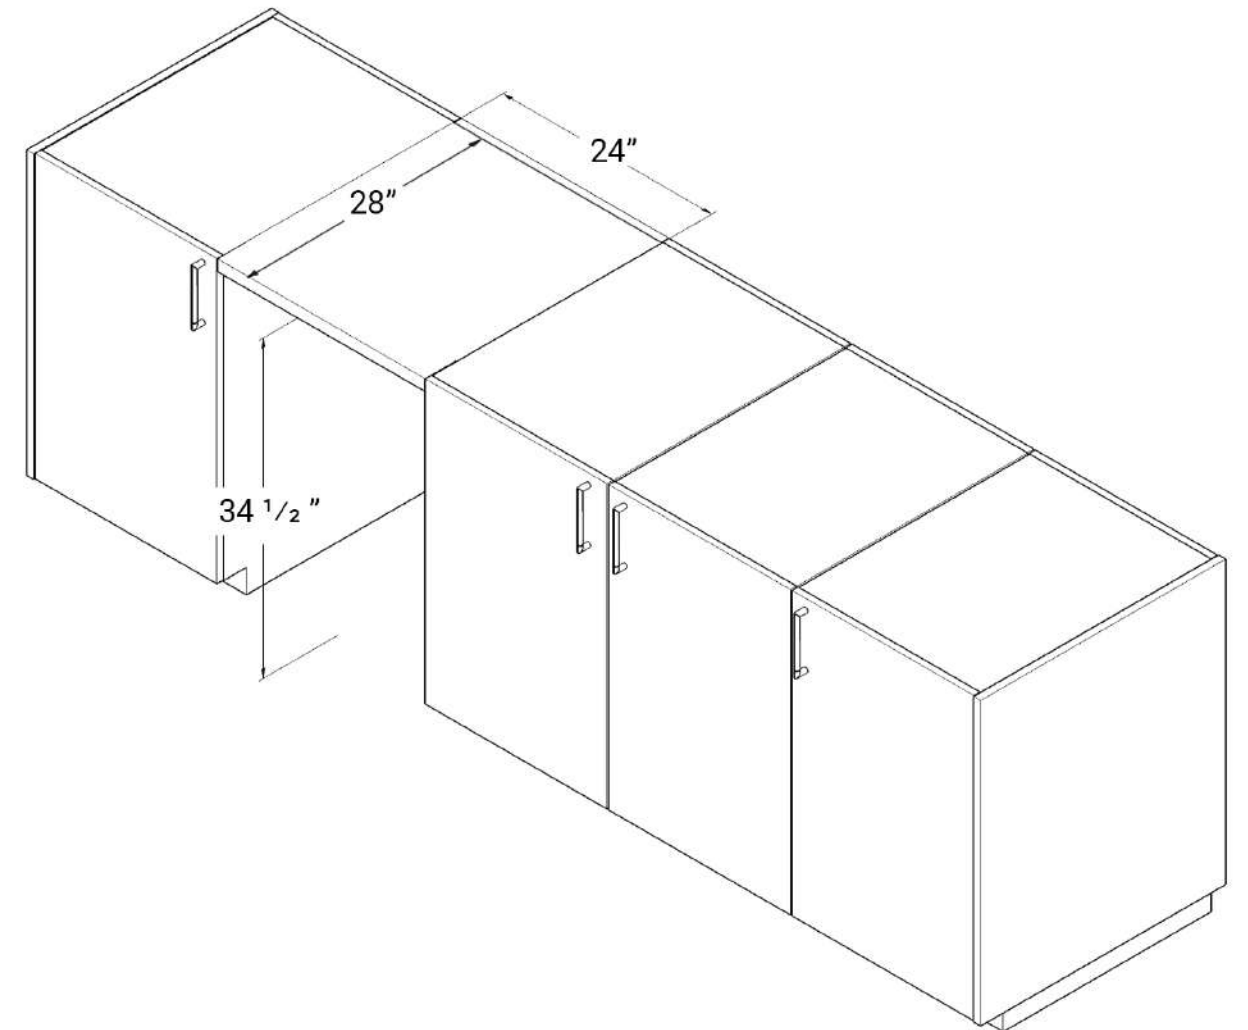

STEP 4

Your Appliances (supplied by others)

Our Classics program is compatible with world-leading outdoor cooking appliance brands. To verify your equipment compatibility, contact design@urbanbonfire.com.

	Brand	36" Built-in Grill	42" Built-in Grill
	Alfresco	ALXE-36 | ALX2-36	ALXE-42 | ALX2-42
	Artisan by Alfresco	ART2-36 | ARTP-36 | ART-36 | AAEP-36 | AAE-36	ARTP-42
	DCS	BE1-36 | BH1-36	BH1-36R + ASH6-36 | BE1-36 + ASE6-36
	Edgestar	GRL36	GRL42
	Hestan Outdoor	GXBR36 | BR36	GXBR42 | BR42
	Aspire by Hestan	E36 | EXB36	E42 | EXB42
	Kalamazoo Outdoor Gourmet	-	K42DB
	Lynx Professional	LF36ATR | L36ATR | L36TR | L36R-3	L42ATR | L42TR | L42R-3
	Sedona by Lynx	L600 | L600R | L600PS | L600PSR	L700 | L700R | L700PS | L700PSR
	Twin Eagles	TE1BQ36RS | TEBQ36__	TE1BQ42RS | TEBQ42__
	XO Appliances	XOGRILL36	XOGRILL42
	Wolf	OG36	OG42

Cut-out Dimensions for Undercounter Outdoor Refrigerator

Urban Bonfire's Classics Program has been developed for easy compatibility with all major brands of 24" outdoor undercounter appliances. Please make sure the required cut-out of your appliance does not exceed the dimensions shown below.

NOTE: Appliance is not included and not provided by Urban Bonfire®.